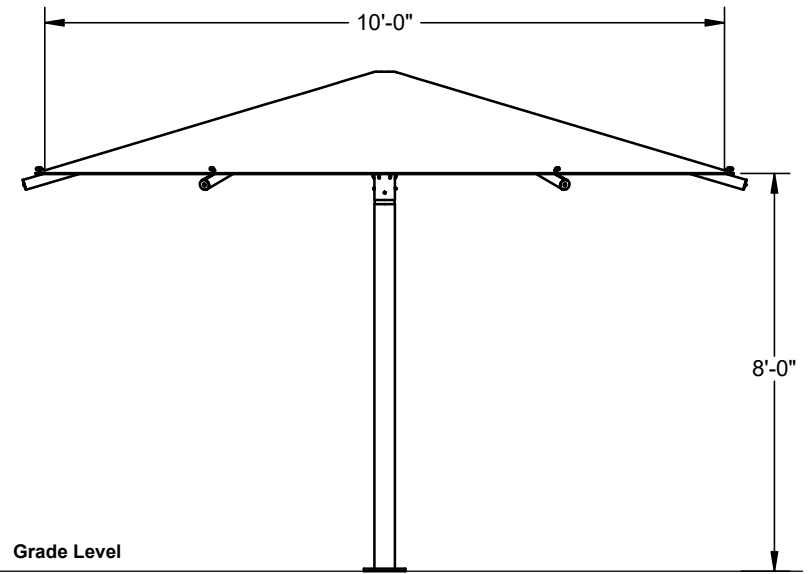

HEXAGON UMBRELLA SHADE

10' x 10' x 8'

MODEL #:
 HU101008IG (With Glide Elbows)
 HU101008IN (Without Glide Elbows)

REF.#	PART DESCRIPTION	QTY.
1	Ø5.0"Column - Surface Mount	1
2	Ø5.0"Crown - With Four Sockets	1
3	Ø2.5"Rafter - Swaged With Bracket	4
4	Strut - Rigid Fixed	4
5	Fabric - With Cable Insert	1
6	Frame Hardware Kit	1

FOOTING DETAIL

REINF.
 (3)#5 EW
 Top And Bottom
 *Footing design based on 1500 PSF soil bearing pressure.

FurnitureLeisure.com PoolFurnitureSupply.com
 PicnicFurniture.com PicnicTableSupplier.com
 ParkTables.com UBrace.com

1-800-213-2401 | sales@furnitureleisure.com

HEXAGON UMBRELLA SHADE

10' x 10' x 8'

MODEL #:
 HU101008SG (With Glide Elbows)
 HU101008SN (Without Glide Elbows)

REF.#	PART DESCRIPTION	QTY.
1	Ø5.0"Column - Surface Mount	1
2	Ø5.0"Crown - With Four Sockets	1
3	Ø2.5"Rafter - Swaged With Bracket	4
4	Strut - Rigid Fixed	4
5	Fabric - With Cable Insert	1
6	Frame Hardware Kit	1

*Footing design based on 1500 PSF soil bearing pressure.