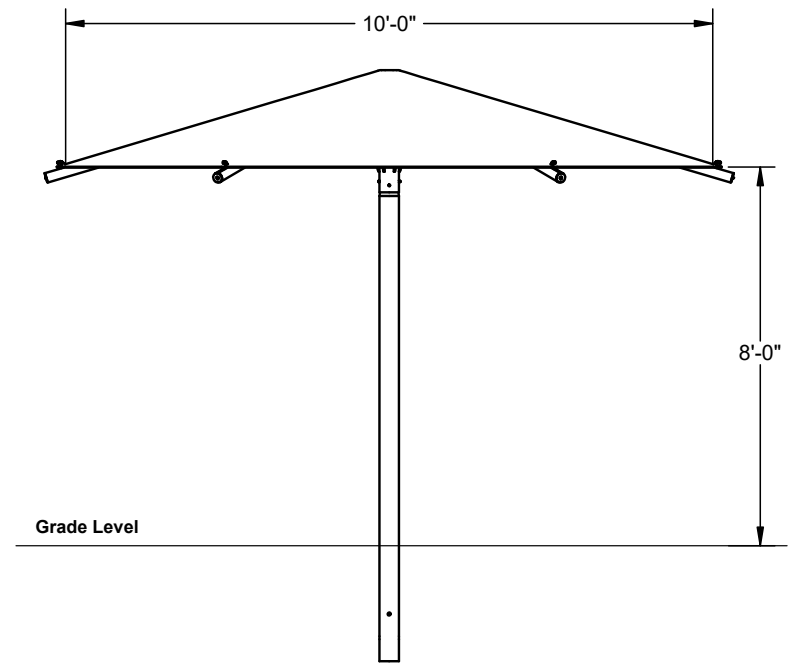

HEXAGON UMBRELLA SHADE

10' x 10' x 8'

MODEL #:
 HU101008IG (With Glide Elbows)
 HU101008IN (Without Glide Elbows)

REF.#	PART DESCRIPTION	QTY.
1	Ø5.0"Column - Surface Mount	1
2	Ø5.0"Crown - With Four Sockets	1
3	Ø2.5"Rafter - Swaged With Bracket	4
4	Strut - Rigid Fixed	4
5	Fabric - With Cable Insert	1
6	Frame Hardware Kit	1

FOOTING DETAIL

REINF.
 (3)#5 EW
 Top And Bottom
 *Footing design based on 1500 PSF soil bearing pressure.

FurnitureLeisure.com PoolFurnitureSupply.com
 PicnicFurniture.com PicnicTableSupplier.com
 ParkTables.com UBrace.com

1-800-213-2401 | sales@furnitureleisure.com

HEXAGON UMBRELLA SHADE

10' x 10' x 8'

MODEL #:
 HU101008SG (With Glide Elbows)
 HU101008SN (Without Glide Elbows)

REF.#	PART DESCRIPTION	QTY.
1	Ø5.0"Column - Surface Mount	1
2	Ø5.0"Crown - With Four Sockets	1
3	Ø2.5"Rafter - Swaged With Bracket	4
4	Strut - Rigid Fixed	4
5	Fabric - With Cable Insert	1
6	Frame Hardware Kit	1

*Footing design based on 1500 PSF soil bearing pressure.