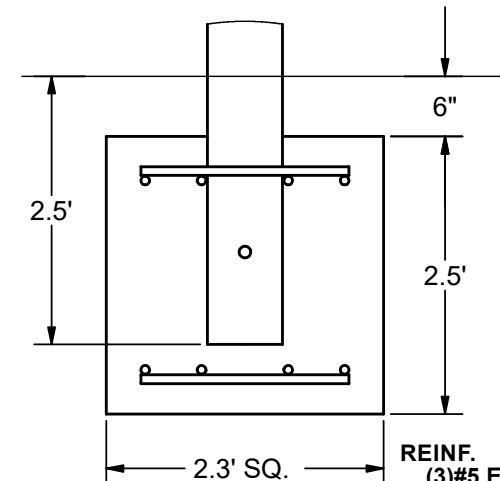

HEXAGON UMBRELLA SHADE

10' x 10' x 8'

MODEL #:
 HU101008IG (With Glide Elbows)
 HU101008IN (Without Glide Elbows)

REF.#	PART DESCRIPTION	QTY.
1	Ø5.0"Column - Surface Mount	1
2	Ø5.0"Crown - With Four Sockets	1
3	Ø2.5"Rafter - Swaged With Bracket	4
4	Strut - Rigid Fixed	4
5	Fabric - With Cable Insert	1
6	Frame Hardware Kit	1

FOOTING DETAIL

REINF.
 (3)#5 EW
 Top And Bottom
 *Footing design based on 1500 PSF soil bearing pressure.

FurnitureLeisure.com PoolFurnitureSupply.com
 PicnicFurniture.com PicnicTableSupplier.com
 ParkTables.com UBrace.com

1-800-213-2401 | sales@furnitureleisure.com

HEXAGON UMBRELLA SHADE

10' x 10' x 8'

MODEL #:
 HU101008SG (With Glide Elbows)
 HU101008SN (Without Glide Elbows)

REF.#	PART DESCRIPTION	QTY.
1	Ø5.0"Column - Surface Mount	1
2	Ø5.0"Crown - With Four Sockets	1
3	Ø2.5"Rafter - Swaged With Bracket	4
4	Strut - Rigid Fixed	4
5	Fabric - With Cable Insert	1
6	Frame Hardware Kit	1

*Footing design based on 1500 PSF soil bearing pressure.