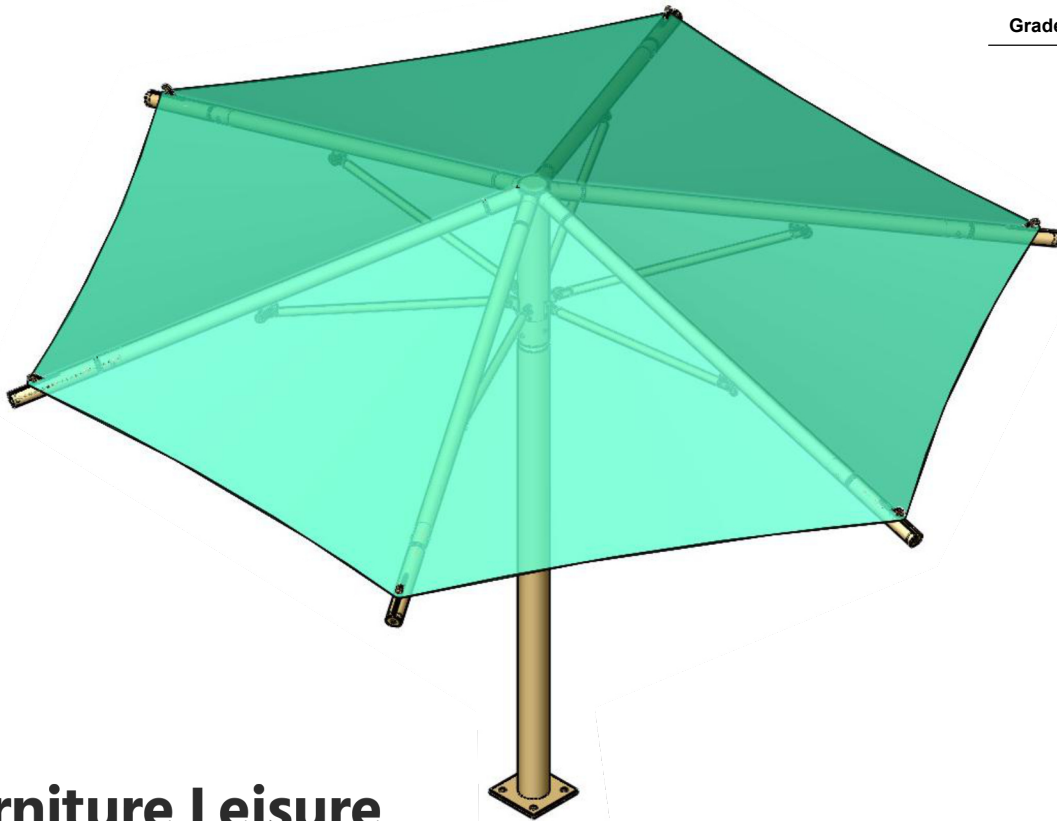

HEXAGON UMBRELLA SHADE

10' x 10' x 8'

MODEL #:
 HU101008IG (With Glide Elbows)
 HU101008IN (Without Glide Elbows)

REF.#	PART DESCRIPTION	QTY.
1	Ø5.0"Column - Surface Mount	1
2	Ø5.0"Crown - With Four Sockets	1
3	Ø2.5"Rafter - Swaged With Bracket	4
4	Strut - Rigid Fixed	4
5	Fabric - With Cable Insert	1
6	Frame Hardware Kit	1

FOOTING DETAIL

REINF.
 (3)#5 EW
 Top And Bottom
 *Footing design based on 1500 PSF soil bearing pressure.

FurnitureLeisure.com PoolFurnitureSupply.com
 PicnicFurniture.com PicnicTableSupplier.com
 ParkTables.com UBrace.com

1-800-213-2401 | sales@furnitureleisure.com

HEXAGON UMBRELLA SHADE

10' x 10' x 8'

MODEL #:
 HU101008SG (With Glide Elbows)
 HU101008SN (Without Glide Elbows)

REF.#	PART DESCRIPTION	QTY.
1	Ø5.0"Column - Surface Mount	1
2	Ø5.0"Crown - With Four Sockets	1
3	Ø2.5"Rafter - Swaged With Bracket	4
4	Strut - Rigid Fixed	4
5	Fabric - With Cable Insert	1
6	Frame Hardware Kit	1

*Footing design based on 1500 PSF soil bearing pressure.