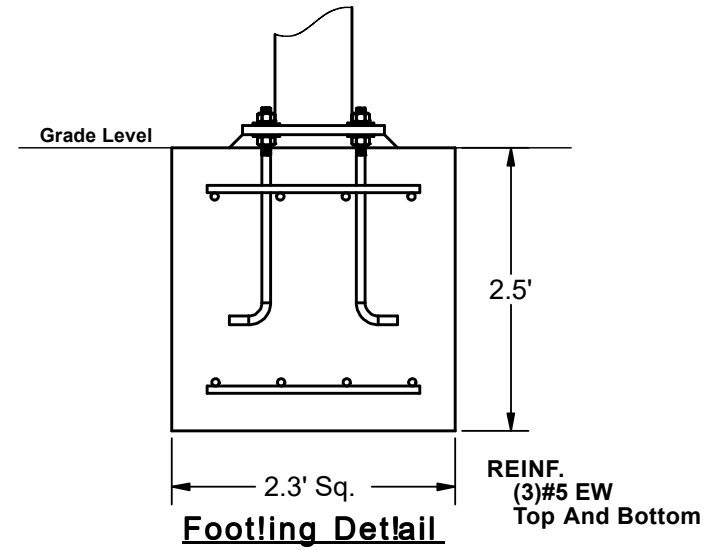

FOOTING DETAIL

REINF.
 (3)#5 EW
 Top And Bottom
 *Footing design based on 1500 PSF soil bearing pressure.

FurnitureLeisure.com PoolFurnitureSupply.com
 PicnicFurniture.com PicnicTableSupplier.com
 ParkTables.com UBrace.com

1-800-213-2401 | sales@furnitureleisure.com

HEXAGON UMBRELLA SHADE

10' x 10' x 8'

MODEL #:
 HU101008SG (With Glide Elbows)
 HU101008SN (Without Glide Elbows)

REF.#	PART DESCRIPTION	QTY.
1	Ø5.0"Column - Surface Mount	1
2	Ø5.0"Crown - With Four Sockets	1
3	Ø2.5"Rafter - Swaged With Bracket	4
4	Strut - Rigid Fixed	4
5	Fabric - With Cable Insert	1
6	Frame Hardware Kit	1

*Footing design based on 1500 PSF soil bearing pressure.