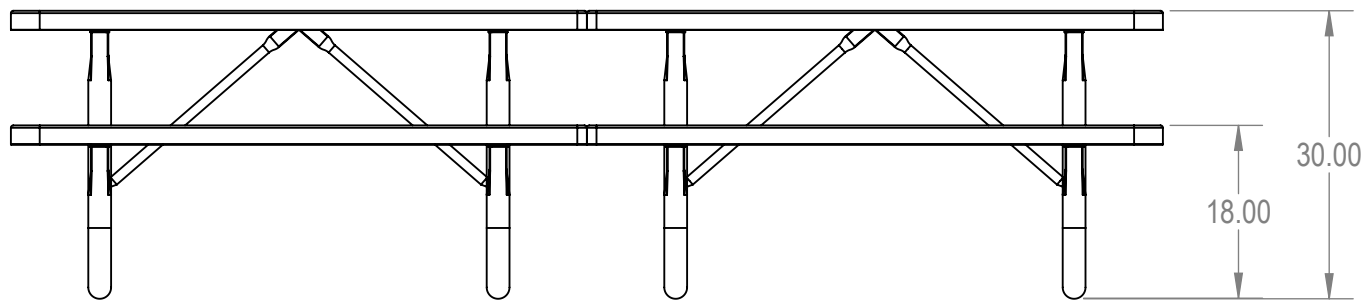

Model Numbers:
 TRT10-A-01-000 - RHINO Coating
 TRT10-C-01-000 - ELITE Coating

FurnitureLeisure.com PoolFurnitureSupply.com
 PicnicFurniture.com PicnicTableSupplier.com
 ParkTables.com UBrace.com

1-800-213-2401 | sales@furnitureleisure.com

	NAME	DATE
DRAWN	GM	1/13/2016
SALES APPR.		
CLIENT APPR.		
MFG APPR.		
Q.A.		

Design By -

CADWorksPro
 Chicago, IL

www.cadworkspro.com

TRT10-AC-01-000

TITLE:

10' Rectangular Portable Table

Expanded Metal