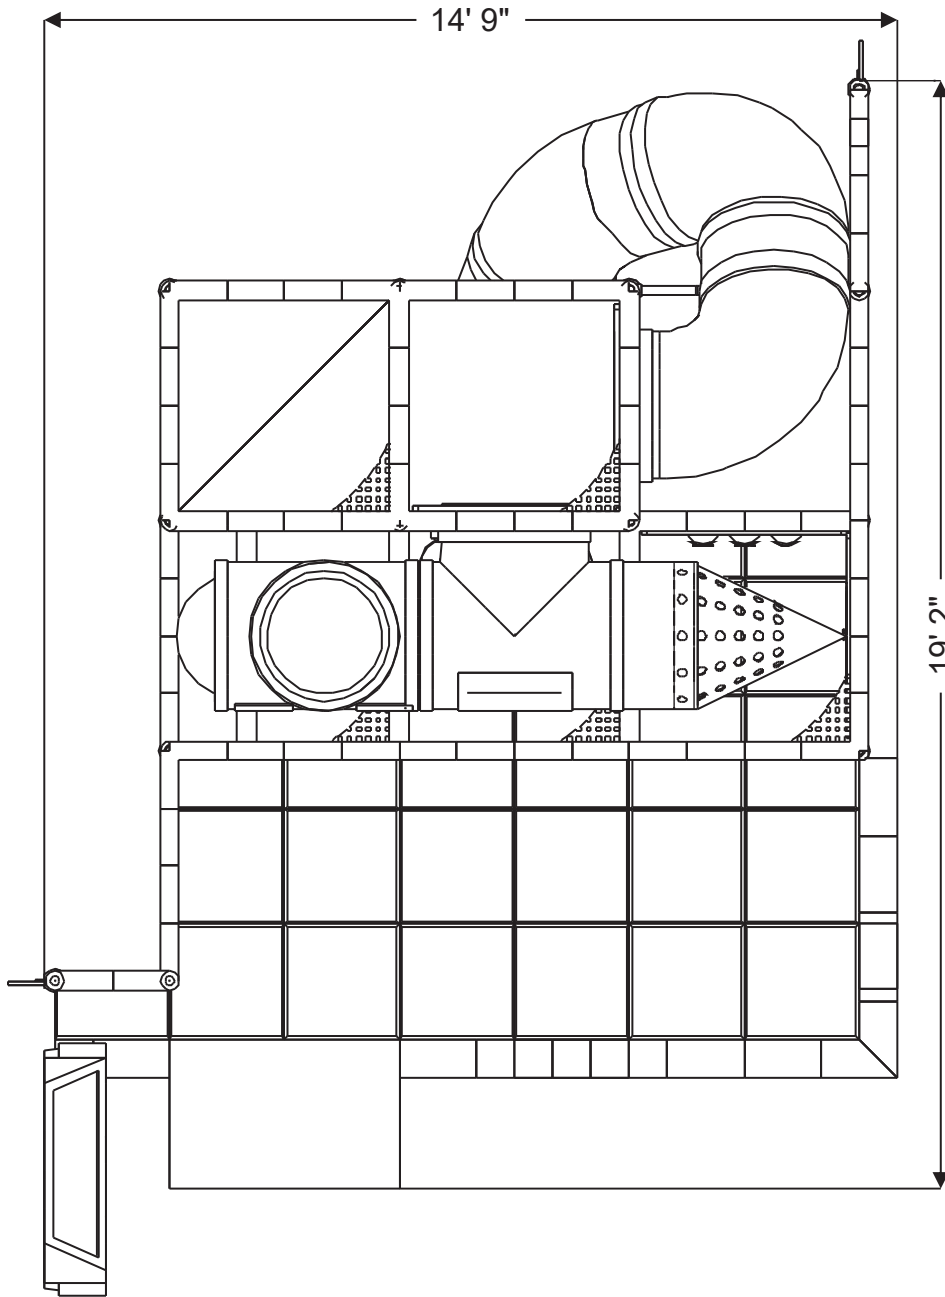

Structure: IP23101

Age Group: 2-12

ADA: Yes/Transfer

Dimensions: 20 'x15'x12'

Capacity: 16

Structure: IP23101

Age Group: 2-12

ADA: Yes/Transfer

Dimensions: 20 'x15'x12'

Capacity: 16

Structure: IP23101

Age Group: 2-12

ADA: Yes/Transfer

Dimensions: 20 'x15'x12'

Capacity: 16

Structure: IP23101

Age Group: 2-12

ADA: Yes/Transfer

Dimensions: 20 'x15'x12'

Capacity: 16

Structure: IP23101

Age Group: 2-12

ADA: Yes/Transfer

Dimensions: 20 'x15'x12'

Capacity: 16

Plan View:

Structure: IP23101

Age Group: 2-12

ADA: Yes/Transfer

Dimensions: 20 'x15'x12'

Capacity: 16

Activities and Events: