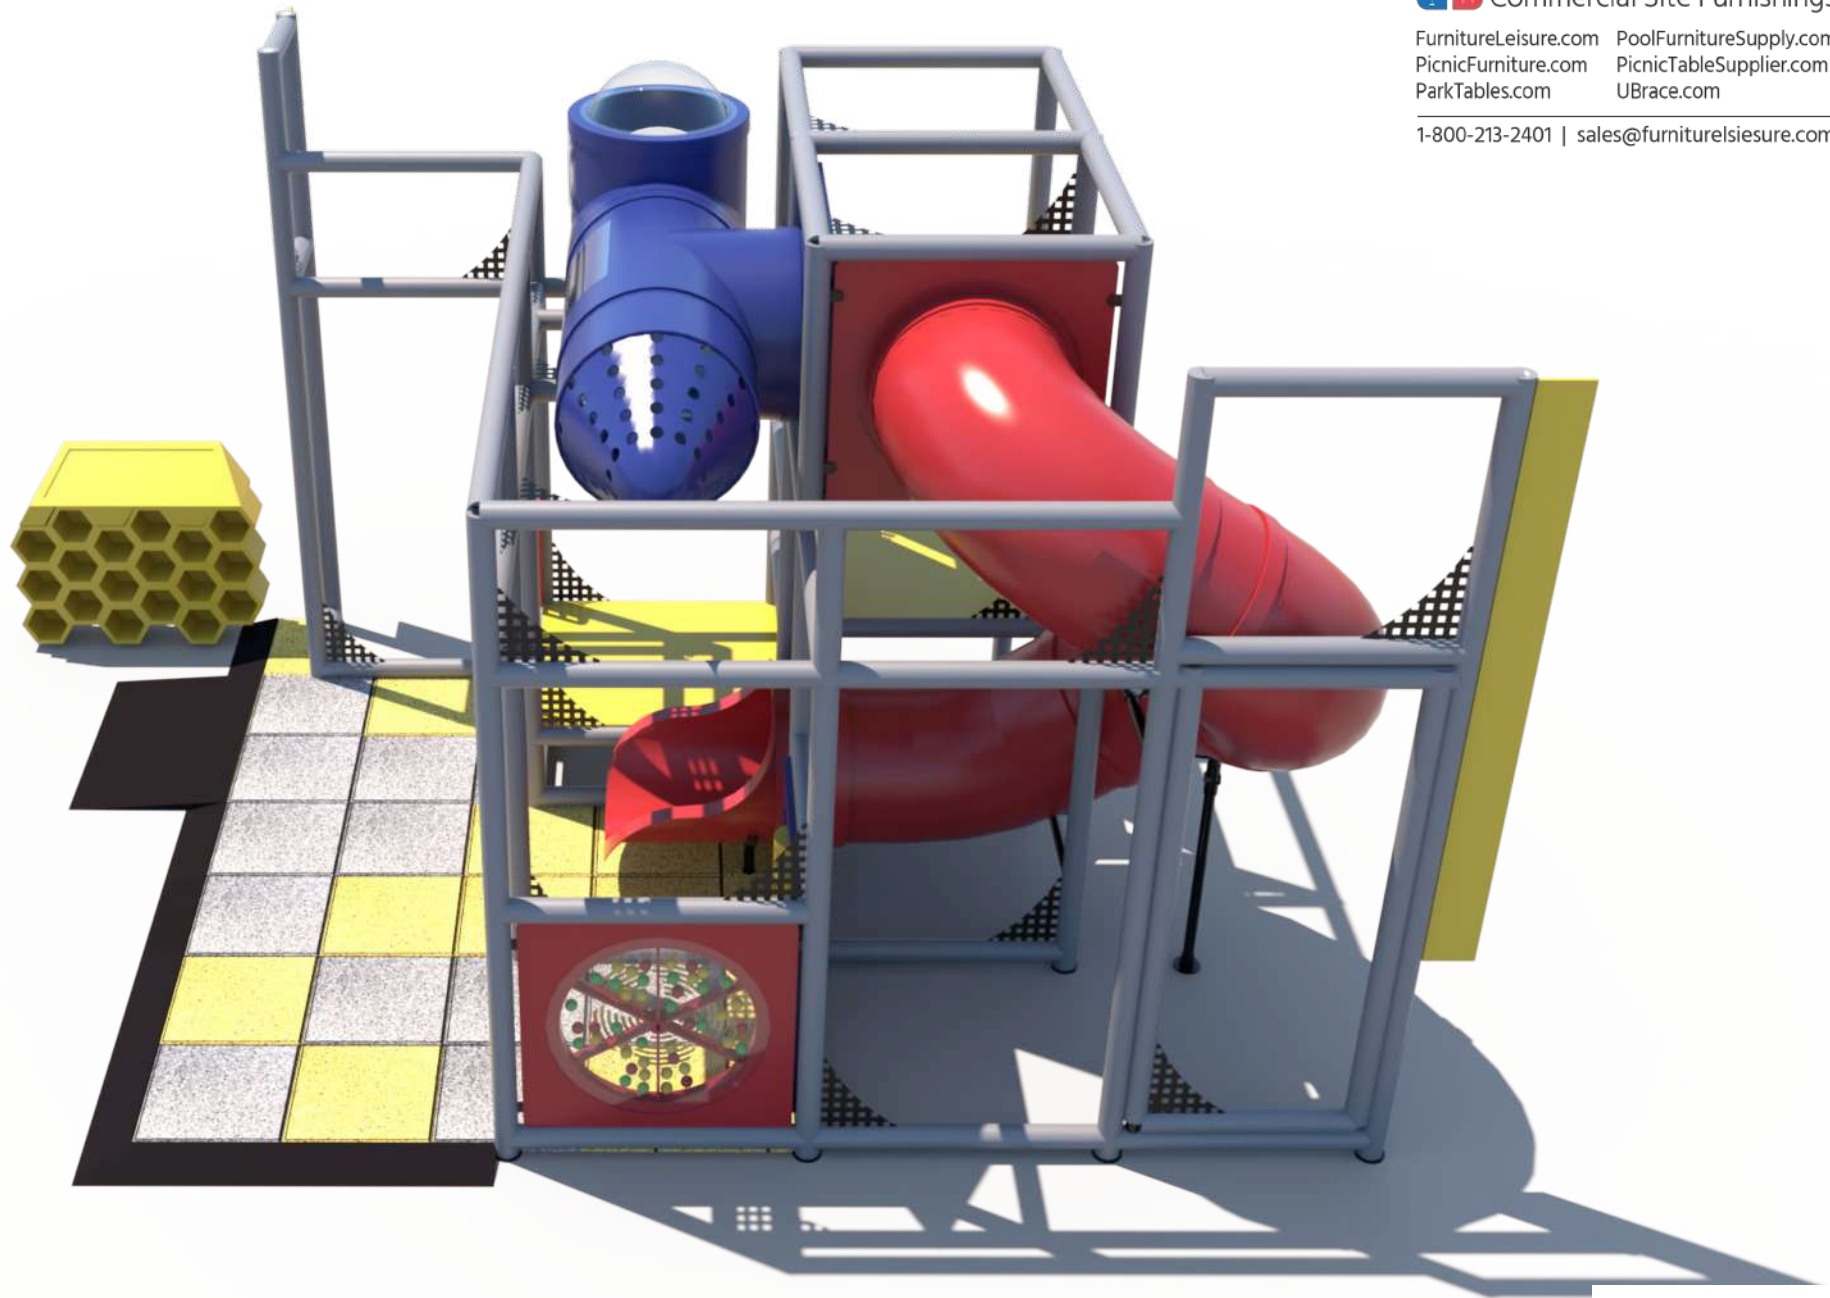

Structure: IP23101

Age Group: 2-12

ADA: Yes/Transfer

Dimensions: 20 'x15'x12'

Capacity: 16

Structure: IP23101

Age Group: 2-12

ADA: Yes/Transfer

Dimensions: 20 'x15'x12'

Capacity: 16

Structure: IP23101

Age Group: 2-12

ADA: Yes/Transfer

Dimensions: 20 'x15'x12'

Capacity: 16

Structure: IP23101

Age Group: 2-12

ADA: Yes/Transfer

Dimensions: 20 'x15'x12'

Capacity: 16

Structure: IP23101

Age Group: 2-12

ADA: Yes/Transfer

Dimensions: 20 'x15'x12'

Ball Turn Activity Panel
Toddler Activity

Tic-Tac-Toe
Activity Panel
Toddler Activity

10' Submarine with
Lookout Windows

8' Enclosed Curved
Tube Slide

4 Level
Deck Climb

Sneaker Keeper

Structure: IP23101

Age Group: 2-12