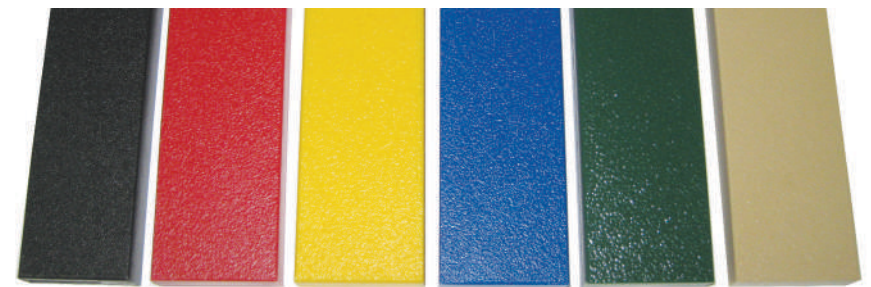

TAN (TA)

BURGUNDY (BU)

DARK RED (DR)

PURPLE (PU)

GECKO GREEN (GC)

COBALT BLUE (CB)

TEAL (TE)

GREEN (GR)

KENTUCKY GREEN (KG)

ARIZONA TURQUOISE (AT)

CYAN (CY)

BLUE (BL)

Green, Blue, Yellow, Red, Tan, Black, Silver & White

Black

Post Foam:

Black, Gray, Blue, Purple, Green, Tan, Red, & Yellow

HDPE:

Black, Red, Yellow, Blue, Green, & Tan

BUFFING TOP

Pigmented using organic powder color coating methods that will not delaminate over time.
Sealed with specially formulated polymer agent that bonds pigments into the rubber.