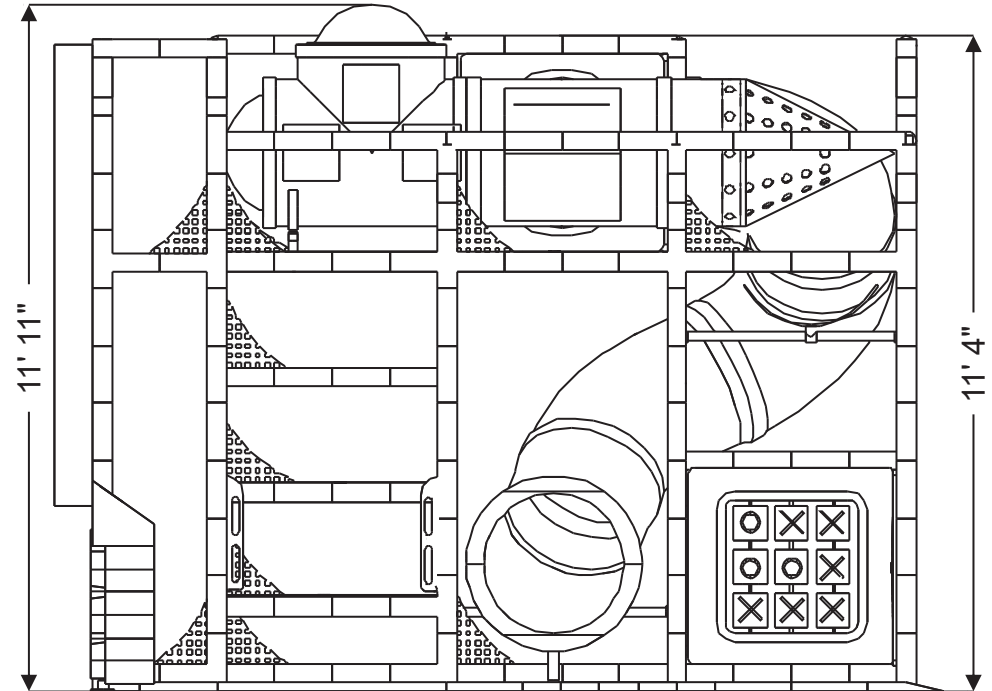

Structure: IP23101

Age Group: 2-12

ADA: Yes/Transfer

Dimensions: 20 'x15'x12'

Capacity: 16

Structure: IP23101

Age Group: 2-12

ADA: Yes/Transfer

Dimensions: 20 'x15'x12'

Capacity: 16

Structure: IP23101

Age Group: 2-12

ADA: Yes/Transfer

Dimensions: 20 'x15'x12'

Capacity: 16

Structure: IP23101

Age Group: 2-12

ADA: Yes/Transfer

Dimensions: 20 'x15'x12'

Capacity: 16

Structure: IP23101

Age Group: 2-12

ADA: Yes/Transfer

Dimensions: 20 'x15'x12'

Capacity: 16

Plan View:

Structure: IP23101

Age Group: 2-12

ADA: Yes/Transfer

Dimensions: 20 'x15'x12'

Capacity: 16

Activities and Events: