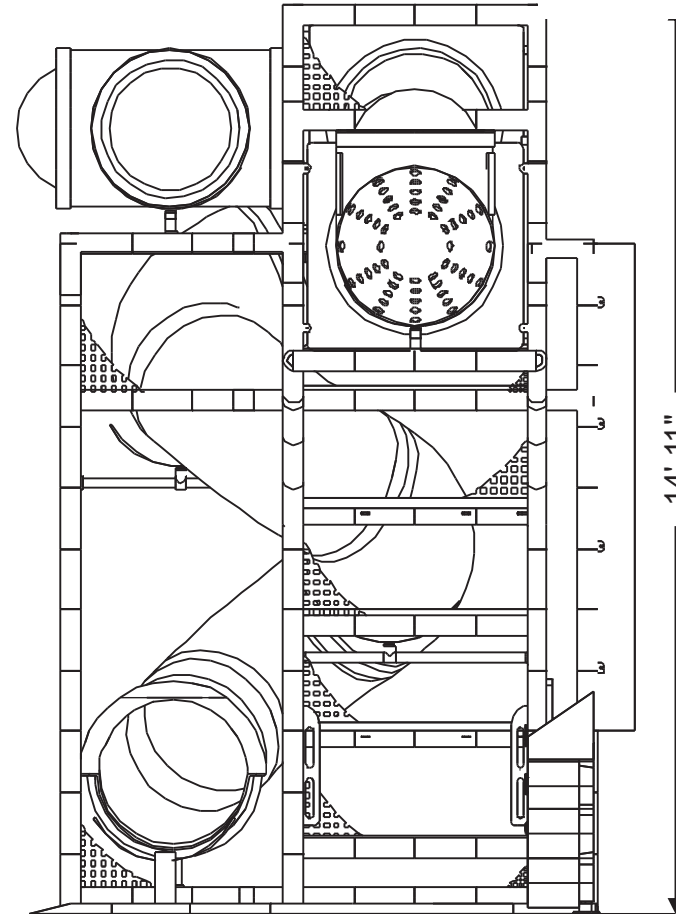

Structure: IP23103

Age Group: 2-12

ADA: Yes/Transfer

Dimensions: 22'x15'x10'

Capacity: 18

Structure: IP23103

Age Group: 2-12

ADA: Yes/Transfer

Dimensions: 22'x15'x10'

Capacity: 18

Structure: IP23103

Age Group: 2-12

ADA: Yes/Transfer

Dimensions: 22'x15'x10'

Capacity: 18

Plan View:

Structure: IP23103

Age Group: 2-12

ADA: Yes/Transfer

Dimensions: 22'x15'x10'

Capacity: 18

Activities and Events:

Ball Turn Activity Panel
Toddler Activity

Tic-Tac-Toe
Activity Panel
Toddler Activity

Dimensions: 22'x15'x10'

Capacity: 18

Roto Plastic:

LIGHT GREY (LGY)

DARK YELLOW (DY)

ORANGE (OR)

WOODS ORANGE (WO)

TAN (TA)