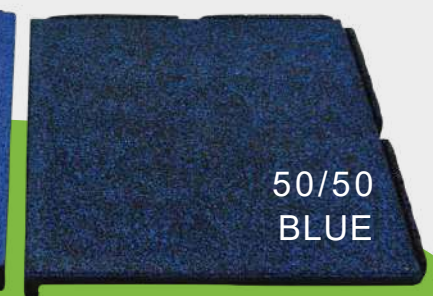

STANDARD COLORS

BEIGE

BLUE

GREEN

RED

PREMIUM COLORS*

BRIGHT BLUE

DARK BLUE

DARK GREEN

PINK

LILAC

BRIGHT RED

BRIGHT GREEN

BRIGHT YELLOW

YELLOW

BRIGHT ORANGE

BEIGE BROWN

BROWN

WHITE

EGGSHELL

GRAY

MIDDLE GRAY

DARK GREY

GEZOFLEX
EPDM FOR SYNTHETIC FLOORING

90/10
BLUE

50/50
BLUE

45% GRAY
45% BLUE
10% BLACK MESH

**Premium colors subject to upcharges*