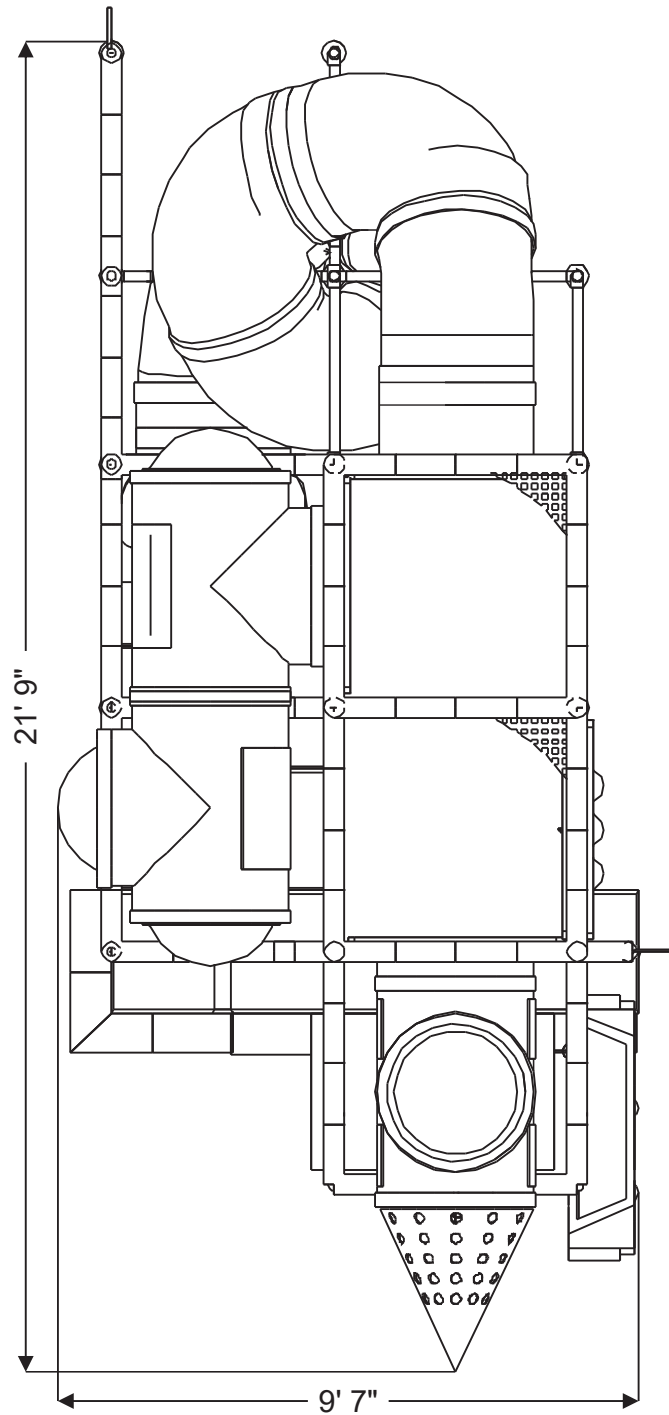

Structure: IP23103

Age Group: 2-12

ADA: Yes/Transfer

Dimensions: 22'x15'x10'

Capacity: 18

Structure: IP23103

Age Group: 2-12

ADA: Yes/Transfer

Dimensions: 22'x15'x10'

Capacity: 18

Structure: IP23103

Age Group: 2-12

ADA: Yes/Transfer

Dimensions: 22'x15'x10'

Capacity: 18

Plan View:

Structure: IP23103

Age Group: 2-12

ADA: Yes/Transfer

Dimensions: 22'x15'x10'

Capacity: 18

Activities and Events:

Ball Turn Activity Panel
Toddler Activity

Tic-Tac-Toe
Activity Panel
Toddler Activity

Dimensions: 22'x15'x10'

Capacity: 18

Roto Plastic:

LIGHT GREY (LGY)

DARK YELLOW (DY)

ORANGE (OR)

WOODS ORANGE (WO)

TAN (TA)