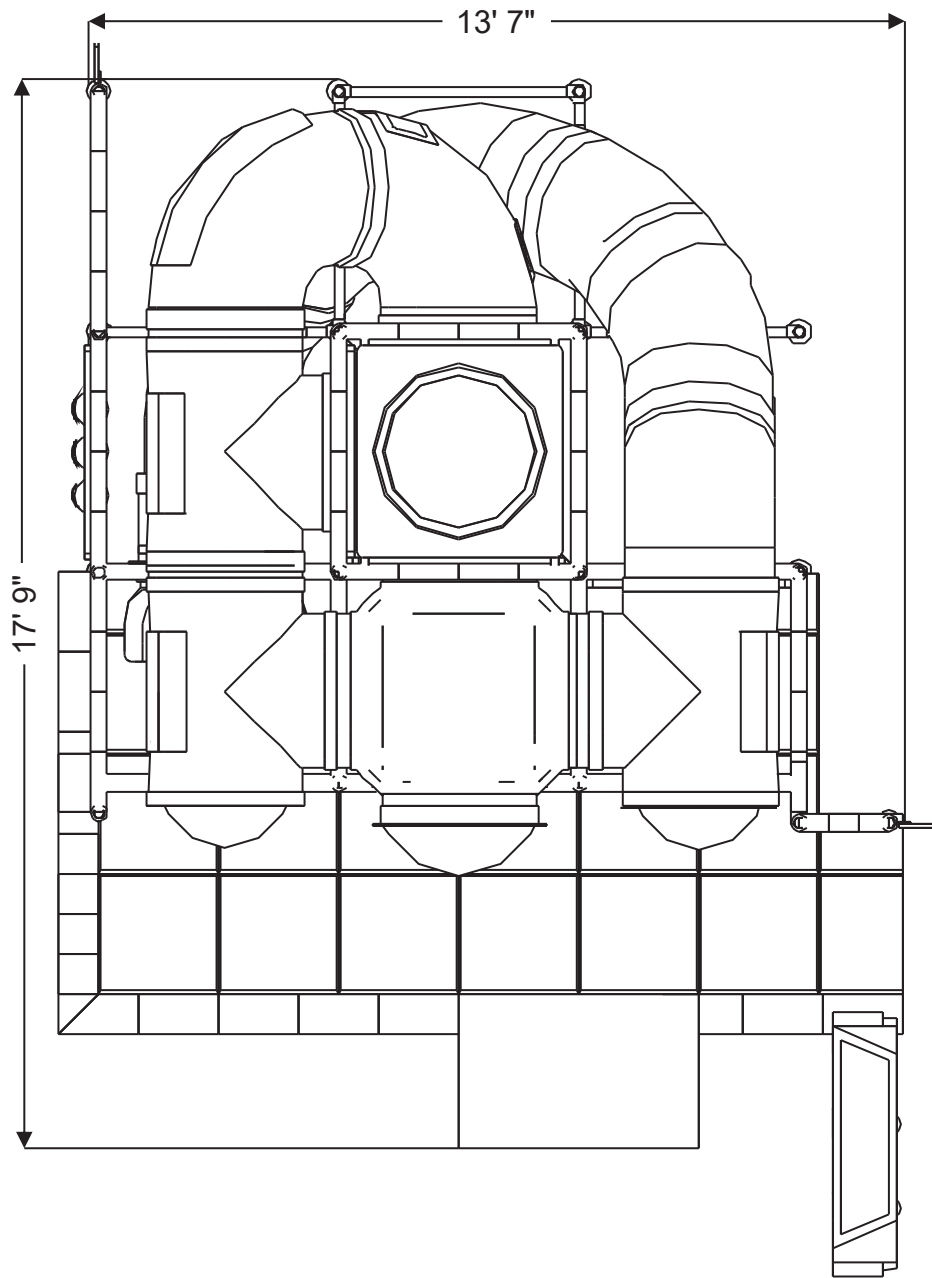

**Structure: IP23102**

**Age Group: 2-12**

**ADA: Yes/Transfer**

**Dimensions: 18'x14'x14'**

**Capacity: 16**

**Structure: IP23102**

**Age Group: 2-12**

**ADA: Yes/Transfer**

**Dimensions: 18'x14'x14'**

**Capacity: 16**

**Structure: IP23102**

Age Group: 2-12

ADA: Yes/Transfer

Dimensions: 18'x14'x14'

Capacity: 16

# Plan View:

**Structure: IP23102**

**Age Group: 2-12**

**ADA: Yes/Transfer**

**Dimensions: 18'x14'x14'**

**Capacity: 16**

Dimensions: 18'x14'x14'

Capacity: 16

**Roto Plastic:**

LIGHT GREY (LGY)

DARK YELLOW (DY)

ORANGE (OR)

WOODS ORANGE (WO)

TAN (TA)