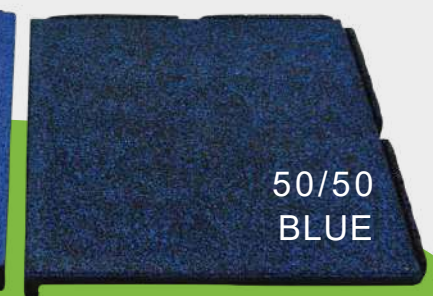

## STANDARD COLORS

BEIGE

BLUE

GREEN

RED

## PREMIUM COLORS\*

BRIGHT BLUE

DARK BLUE

DARK GREEN

PINK

LILAC

BRIGHT RED

BRIGHT GREEN

BRIGHT YELLOW

YELLOW

BRIGHT ORANGE

BEIGE BROWN

BROWN

WHITE

EGGSHELL

GRAY

MIDDLE GRAY

DARK GREY

**GEZOFLEX**  
EPDM FOR SYNTHETIC FLOORING

90/10  
BLUE

50/50  
BLUE

45% GRAY  
45% BLUE  
10% BLACK MESH

*\*Premium colors subject to upcharges*