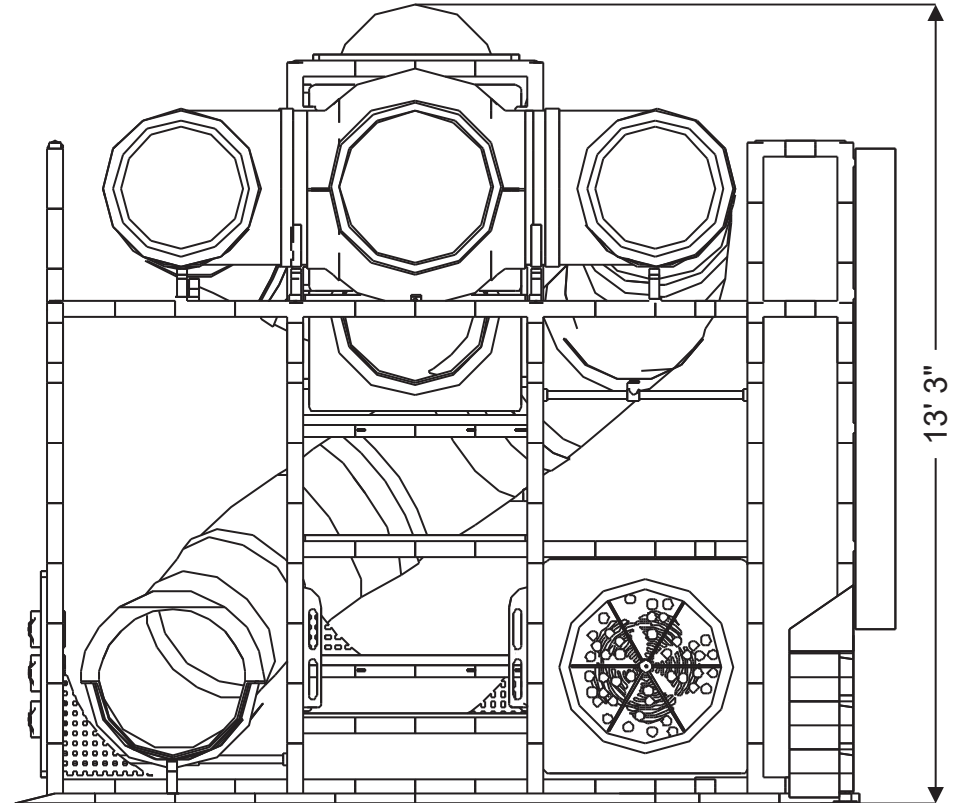

**Structure: IP23102**

**Age Group: 2-12**

**ADA: Yes/Transfer**

**Dimensions: 18'x14'x14'**

**Capacity: 16**

**Structure: IP23102**

**Age Group: 2-12**

**ADA: Yes/Transfer**

**Dimensions: 18'x14'x14'**

**Capacity: 16**

**Structure: IP23102**

Age Group: 2-12

ADA: Yes/Transfer

Dimensions: 18'x14'x14'

Capacity: 16

# Plan View:

**Structure: IP23102**

**Age Group: 2-12**

**ADA: Yes/Transfer**

**Dimensions: 18'x14'x14'**

**Capacity: 16**

Dimensions: 18'x14'x14'

Capacity: 16

**Roto Plastic:**

LIGHT GREY (LGY)

DARK YELLOW (DY)

ORANGE (OR)

WOODS ORANGE (WO)

TAN (TA)