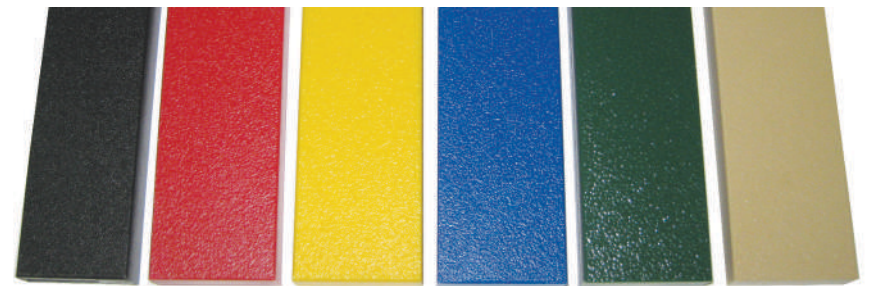

BURGUNDY (BU)

DARK RED (DR)

PURPLE (PU)

GECKO GREEN (GC)

COBALT BLUE (CB)

TEAL (TE)

GREEN (GR)

KENTUCKY GREEN (KG)

ARIZONA TURQUOISE (AT)

CYAN (CY)

BLUE (BL)

Green, Blue, Yellow, Red, Tan, Black, Silver & White

Black

**Post Foam:**

Black, Gray, Blue, Purple, Green, Tan, Red, & Yellow

**HDPE:**

Black, Red, Yellow, Blue, Green, & Tan