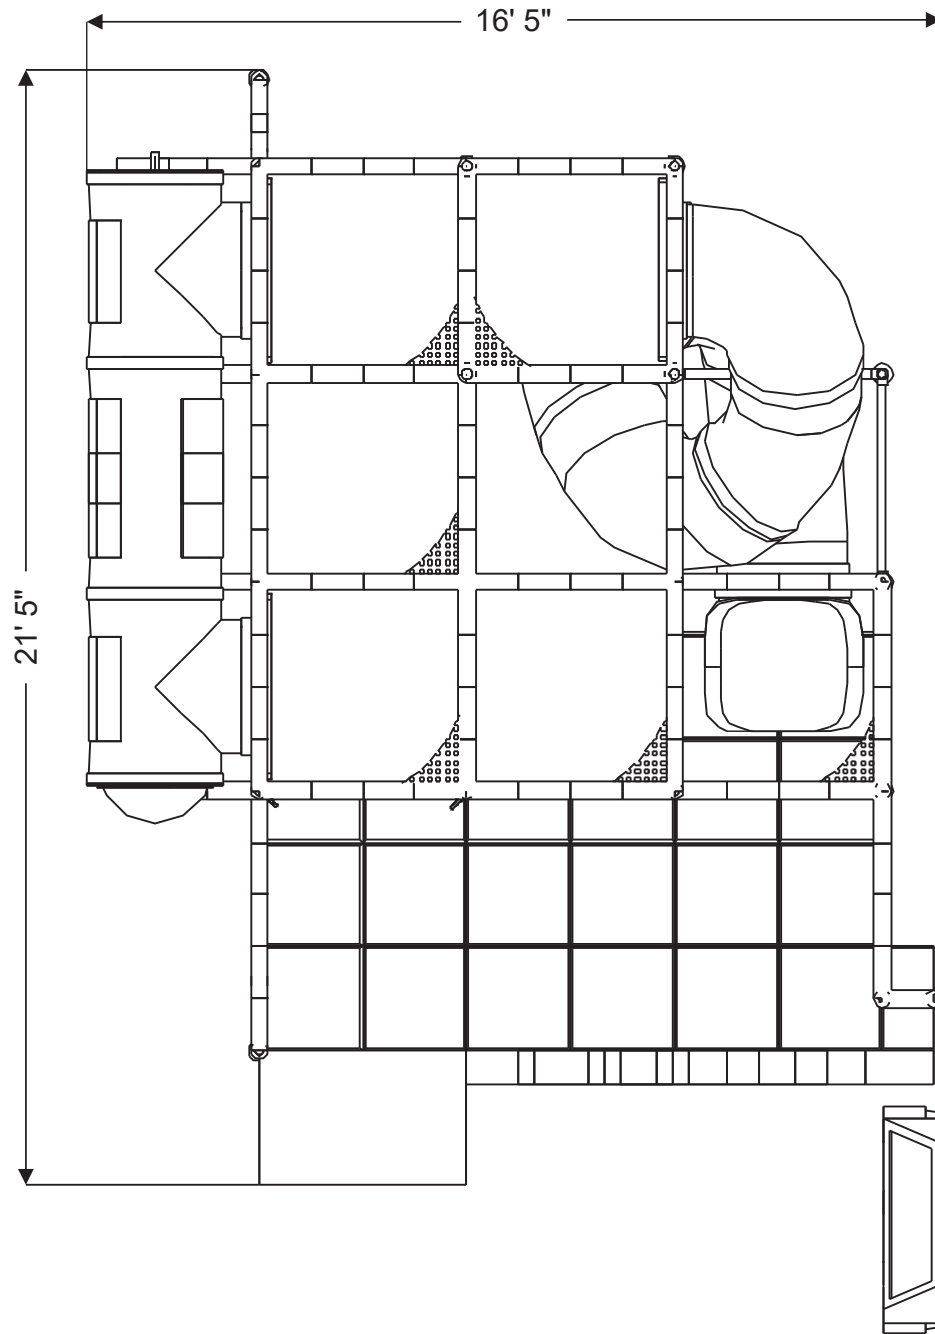

Structure: IP23104

Age Group: 2-12

ADA: Yes/Transfer

Dimensions: 22'x17'x15'

Capacity: 18

Structure: IP23104

Age Group: 2-12

ADA: Yes/Transfer

Dimensions: 22'x17'x15'

Capacity: 18

Structure: IP23104

Age Group: 2-12

ADA: Yes/Transfer

Dimensions: 22'x17'x15'

Capacity: 18

Plan View:

Structure: IP23104

Age Group: 2-12

ADA: Yes/Transfer

Dimensions: 22'x17'x15'

Capacity: 18

Activities and Events:

Gyro Activity Panel
Toddler Activity

Ball Turn Activity Panel
Toddler Activity

Age Group: 2-12

ADA: Yes/Transfer

Dimensions: 22'x17'x15'

Capacity: 18

Roto Plastic:

LIGHT GREY (LGY)

DARK YELLOW (DY)

ORANGE (OR)