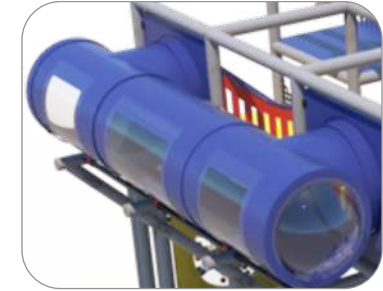

Structure: IP23104

Age Group: 2-12

ADA: Yes/Transfer

Dimensions: 22'x17'x15'

Capacity: 18

Activities and Events:

Gyro Activity Panel
Toddler Activity

Ball Turn Activity Panel
Toddler Activity

Tic-Tac-Toe
Activity Panel
Toddler Activity

(2) Wave Run

12' T-Tube Crawl Tunnel
with Lookout Windows

Sneaker Keeper

6 Level
Deck Climb

Squeeze Play

11' Enclosed Spiral
Tube Slide

Structure: IP23104