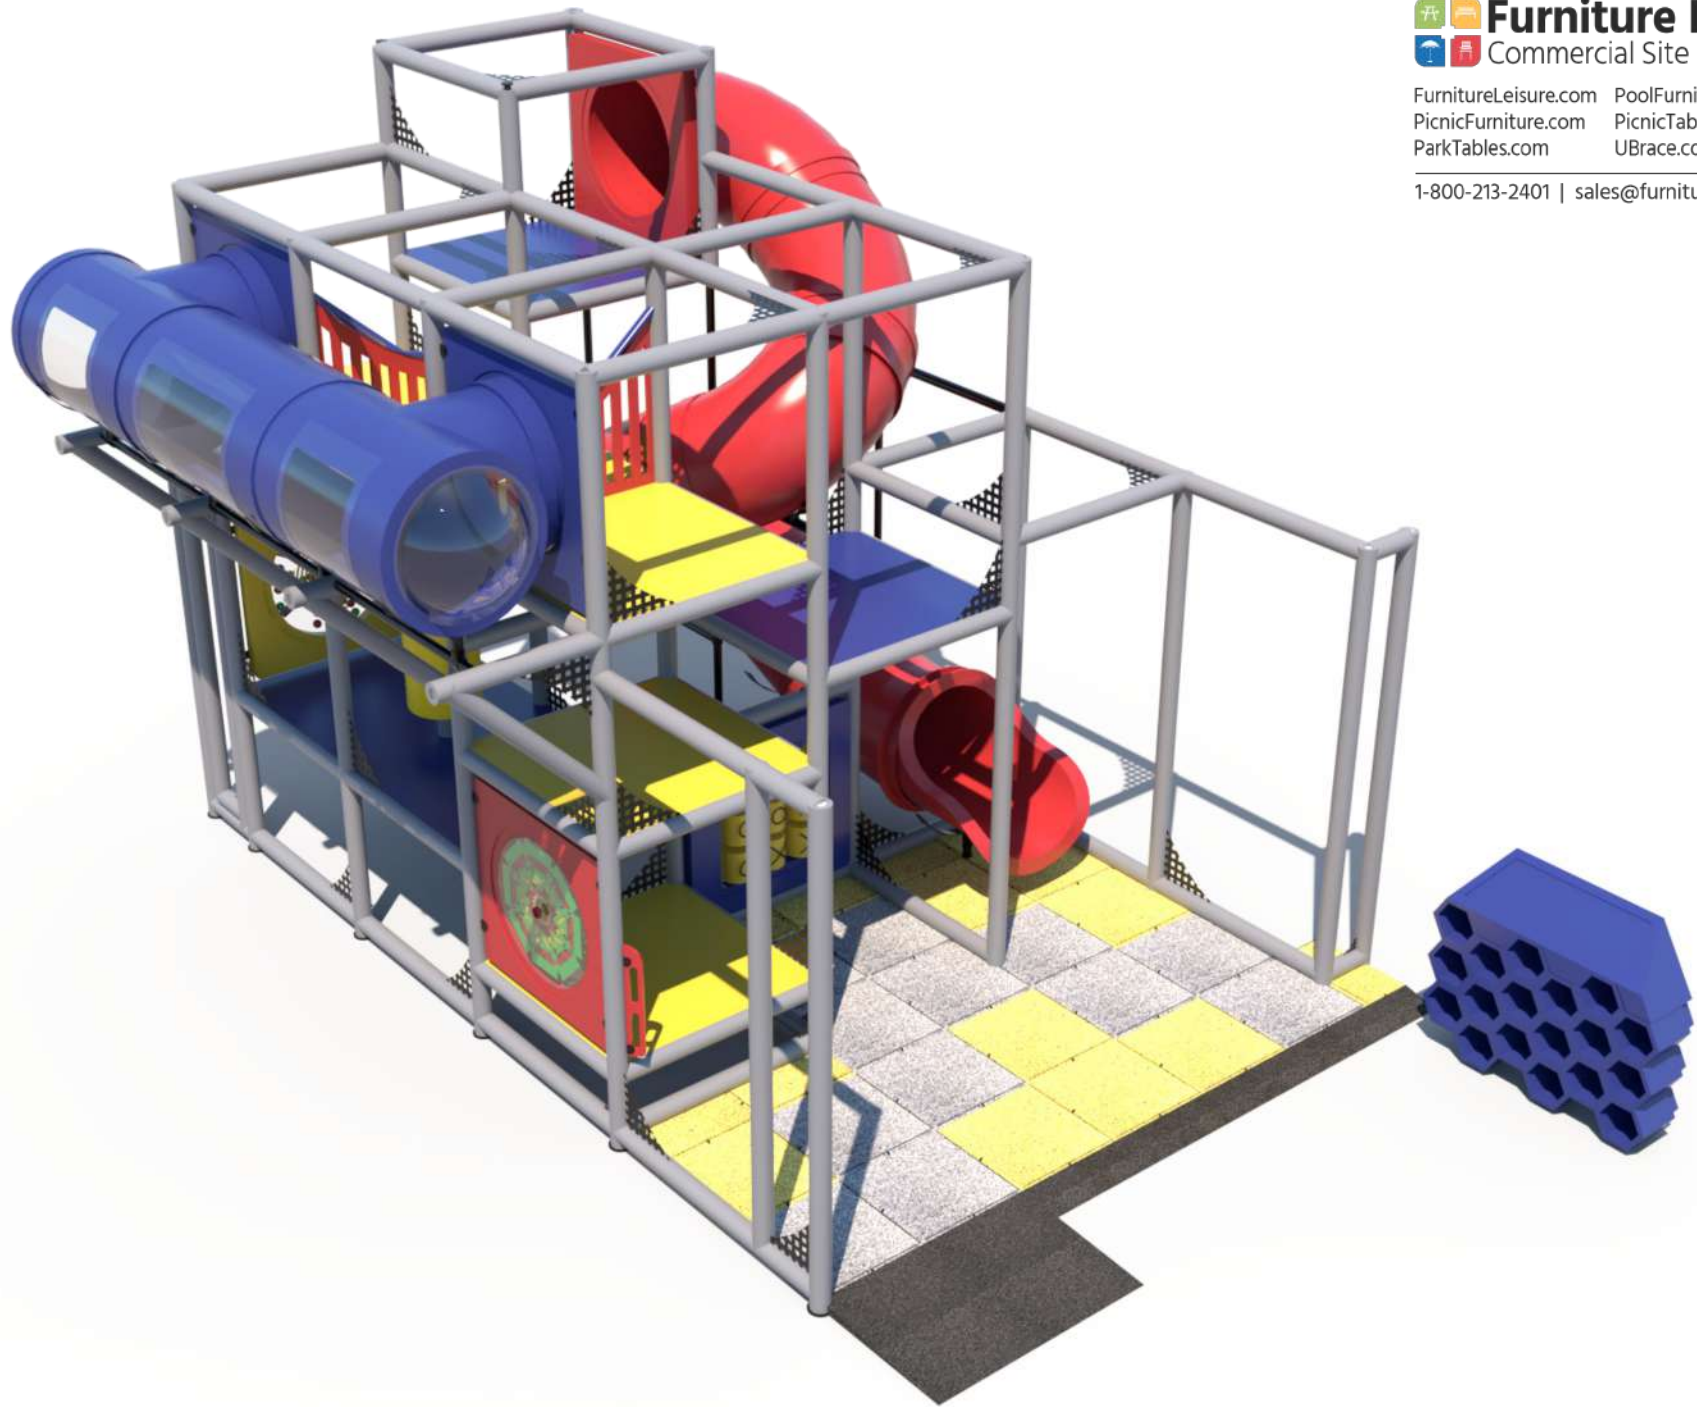

Structure: IP23104

Age Group: 2-12

ADA: Yes/Transfer

Dimensions: 22'x17'x15'

Capacity: 18

Structure: IP23104

Age Group: 2-12

ADA: Yes/Transfer

Structure: IP23104

Age Group: 2-12

ADA: Yes/Transfer

Dimensions: 22'x17'x15'

Capacity: 18

Activities and Events:

Gyro Activity Panel
Toddler Activity

Ball Turn Activity Panel
Toddler Activity

Tic-Tac-Toe
Activity Panel
Toddler Activity

(2) Wave Run

12' T-Tube Crawl Tunnel
with Lookout Windows

Sneaker Keeper

6 Level
Deck Climb

Squeeze Play

11' Enclosed Spiral
Tube Slide

Structure: IP23104

Age Group: 2-12

ADA: Yes/Transfer

Dimensions: 22'x17'x15'

Capacity: 18

Roto Plastic:

LIGHT GREY (LGY)

DARK YELLOW (DY)

ORANGE (OR)