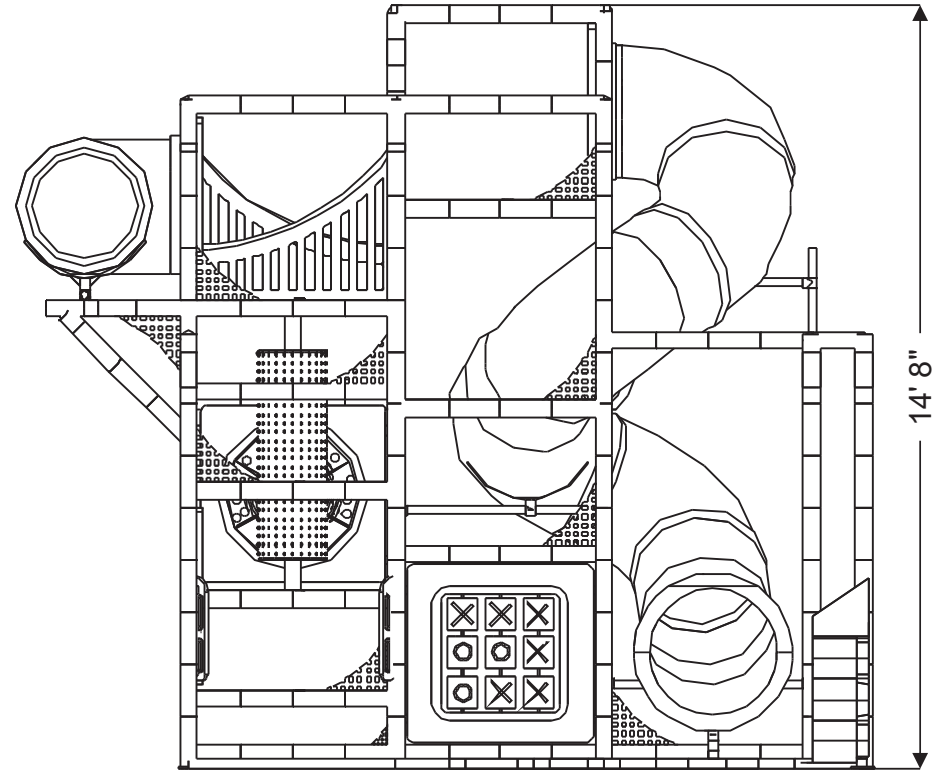

Structure: IP23104

Age Group: 2-12

ADA: Yes/Transfer

Dimensions: 22'x17'x15'

Capacity: 18

Structure: IP23104

Age Group: 2-12

ADA: Yes/Transfer

Dimensions: 22'x17'x15'

Capacity: 18

Structure: IP23104

Age Group: 2-12

ADA: Yes/Transfer

Dimensions: 22'x17'x15'

Capacity: 18

Plan View:

Structure: IP23104

Age Group: 2-12

ADA: Yes/Transfer

Dimensions: 22'x17'x15'

Capacity: 18

Activities and Events:

Gyro Activity Panel
Toddler Activity

Ball Turn Activity Panel
Toddler Activity