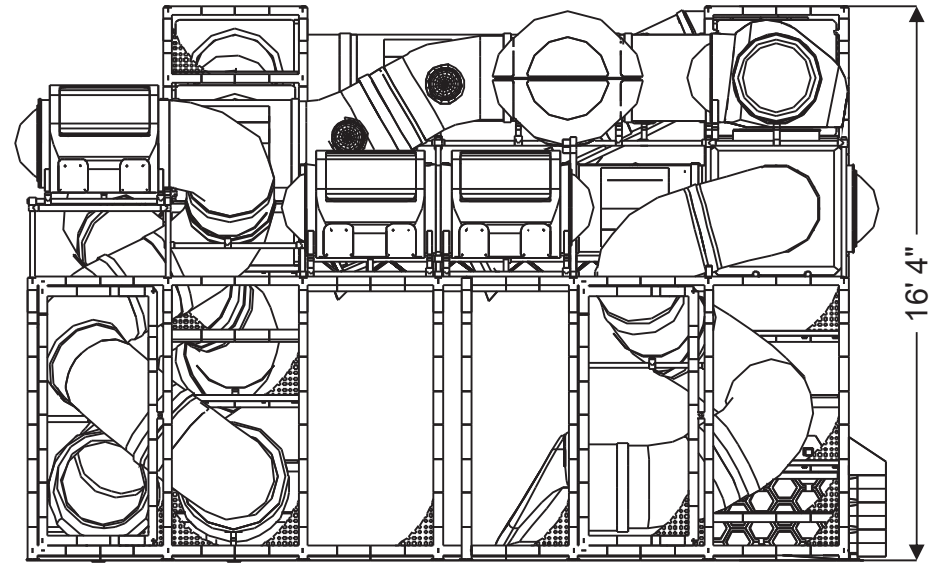

**Structure: IP23105**

Age Group: 2-12

ADA: Yes/Transfer

Dimensions: 27'x26'x17'

Capacity: 60

**Structure: IP23105**

Age Group: 2-12

ADA: Yes/Transfer

Dimensions: 27'x26'x17'

Capacity: 60

**Structure: IP23105**

**Age Group: 2-12**

**ADA: Yes/Transfer**

**Dimensions: 27'x26'x17'**

**Capacity: 60**

**Structure: IP23105**

Age Group: 2-12

ADA: Yes/Transfer

Dimensions: 27'x26'x17'

Capacity: 60