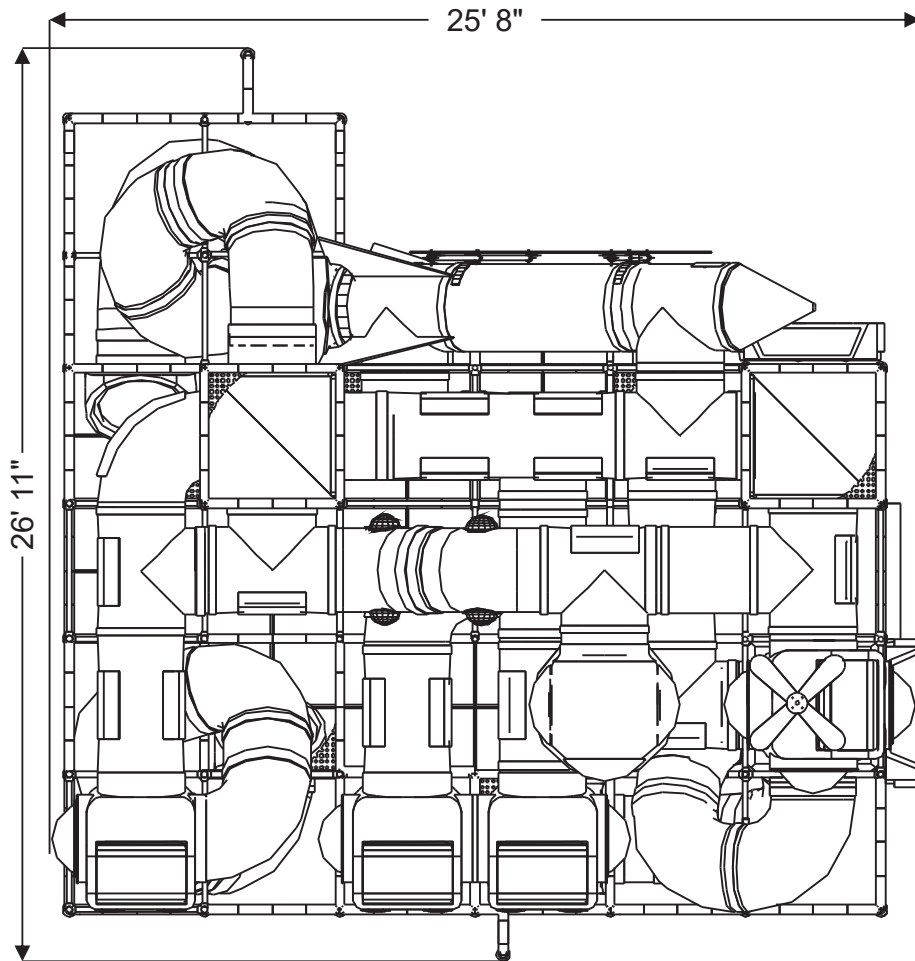

**Structure: IP23105**

Age Group: 2-12

ADA: Yes/Transfer

Dimensions: 27'x26'x17'

Capacity: 60

**Structure: IP23105**

Age Group: 2-12

ADA: Yes/Transfer

Dimensions: 27'x26'x17'

Capacity: 60

**Structure: IP23105**

**Age Group: 2-12**

**ADA: Yes/Transfer**

**Dimensions: 27'x26'x17'**

**Capacity: 60**

**Structure: IP23105**

Age Group: 2-12

ADA: Yes/Transfer

Dimensions: 27'x26'x17'

Capacity: 60

**Structure: IP23105**

Age Group: 2-12

ADA: Yes/Transfer

Dimensions: 27'x26'x17'

Capacity: 60