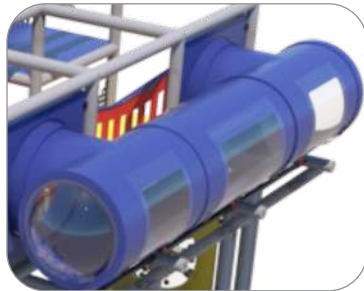

12' Crawl Tunnel
with Lookout Windows