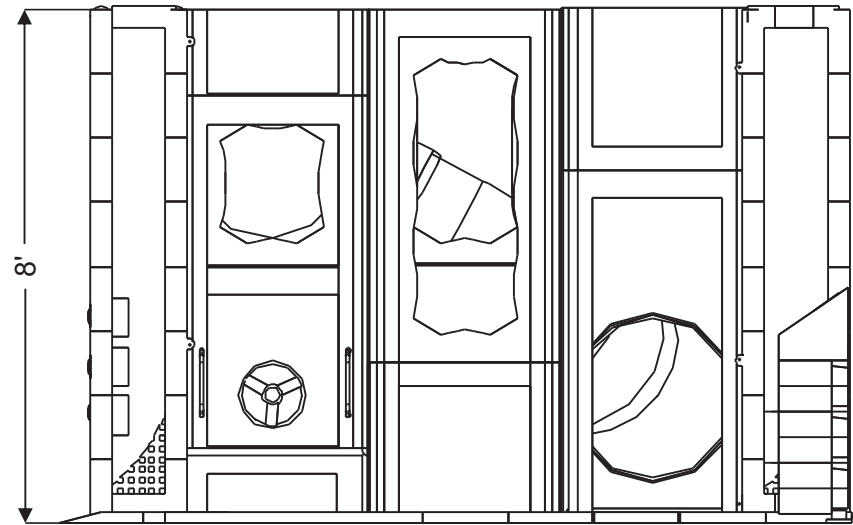

Structure: IP23106

Age Group: 2-12

ADA: Yes/Transfer

Dimensions: 18'x12'x8'

Capacity: 12

Structure: IP23106

Age Group: 2-12

ADA: Yes/Transfer

Dimensions: 18'x12'x8'

Capacity: 12

Structure: IP23106

Age Group: 2-12

ADA: Yes/Transfer

Dimensions: 18'x12'x8'

Capacity: 12

Structure: IP23106

Age Group: 2-12

ADA: Yes/Transfer

Dimensions: 18'x12'x8'

Capacity: 12

Plan View:

Structure: IP23106

Age Group: 2-12

ADA: Yes/Transfer

3 Level
KidsCube™ Climb

Structure: IP23106

Age Group: 2-12

ADA: Yes/Transfer

Dimensions: 18'x12'x8'

Capacity: 12

Roto Plastic:

LIGHT GREY (LGY)