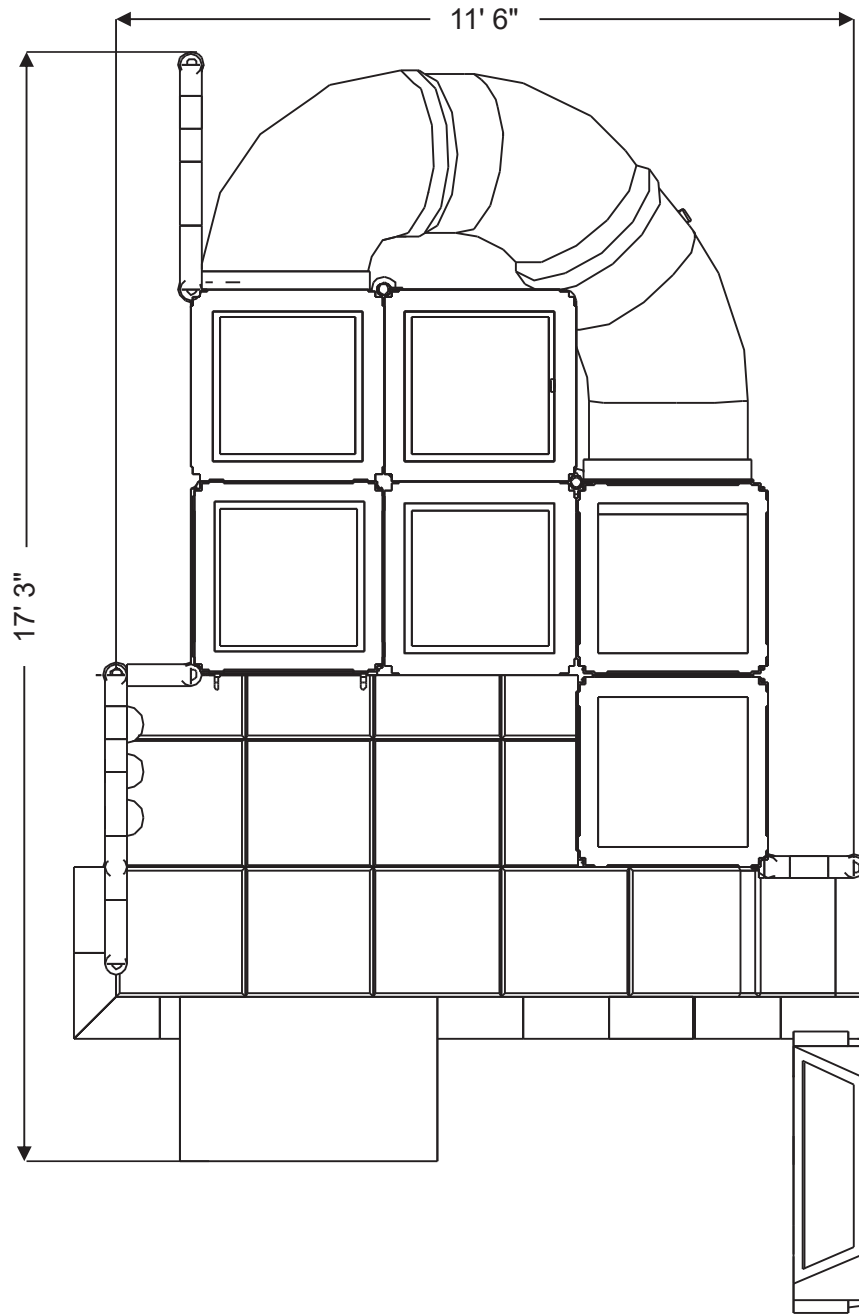

Structure: IP23106

Age Group: 2-12

ADA: Yes/Transfer

Dimensions: 18'x12'x8'

Capacity: 12

Structure: IP23106

Age Group: 2-12

ADA: Yes/Transfer

Dimensions: 18'x12'x8'

Capacity: 12

Structure: IP23106

Age Group: 2-12

ADA: Yes/Transfer

Dimensions: 18'x12'x8'

Capacity: 12

Structure: IP23106

Age Group: 2-12

ADA: Yes/Transfer

Dimensions: 18'x12'x8'

Capacity: 12

Plan View:

Structure: IP23106

Age Group: 2-12

ADA: Yes/Transfer

3 Level
KidsCube™ Climb

Structure: IP23106

Age Group: 2-12

ADA: Yes/Transfer

Dimensions: 18'x12'x8'

Capacity: 12

Roto Plastic:

LIGHT GREY (LGY)