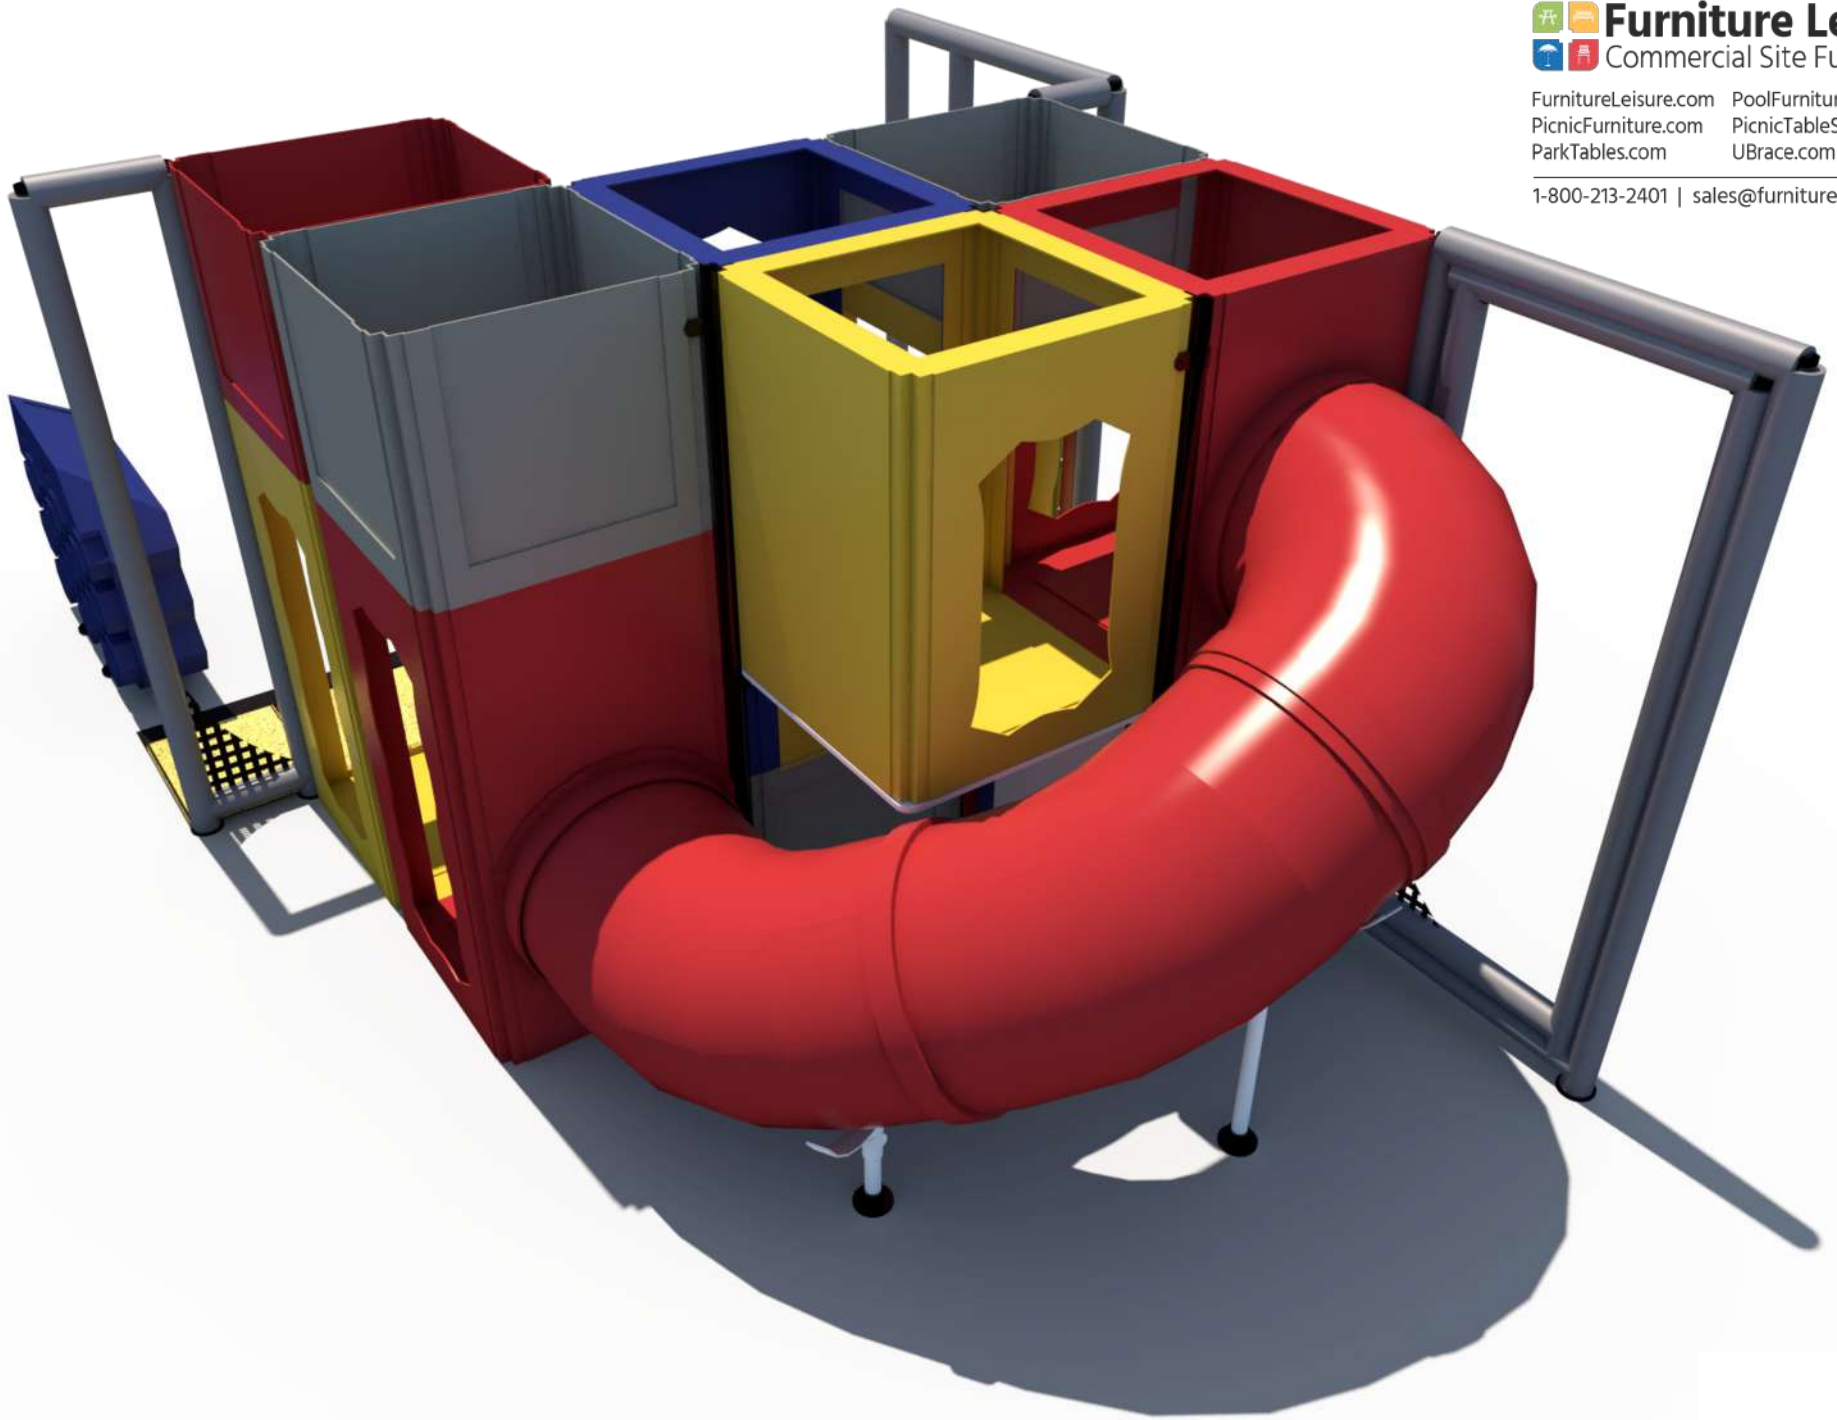

Structure: IP23106

Age Group: 2-12

ADA: Yes/Transfer

Dimensions: 18'x12'x8'

Capacity: 12

Structure: IP23106

Age Group: 2-12

ADA: Yes/Transfer

Dimensions: 18'x12'x8'

Capacity: 12

Structure: IP23106

Age Group: 2-12

ADA: Yes/Transfer

Dimensions: 18'x12'x8'

Capacity: 12

Structure: IP23106

Age Group: 2-12

ADA: Yes/Transfer

Dimensions: 18'x12'x8'

Capacity: 12

Plan View:

Structure: IP23106

Age Group: 2-12

ADA: Yes/Transfer

Dimensions: 18'x12'x8'

Capacity: 12

Activities and Events:

Gyro Activity Panel
Toddler Activity

Tic-Tac-Toe
Activity Panel
Toddler Activity

4' 6" Enclosed Curved
Tube Slide

Sneaker Keeper

Twist 'N Turn Seat
with Steering Wheel