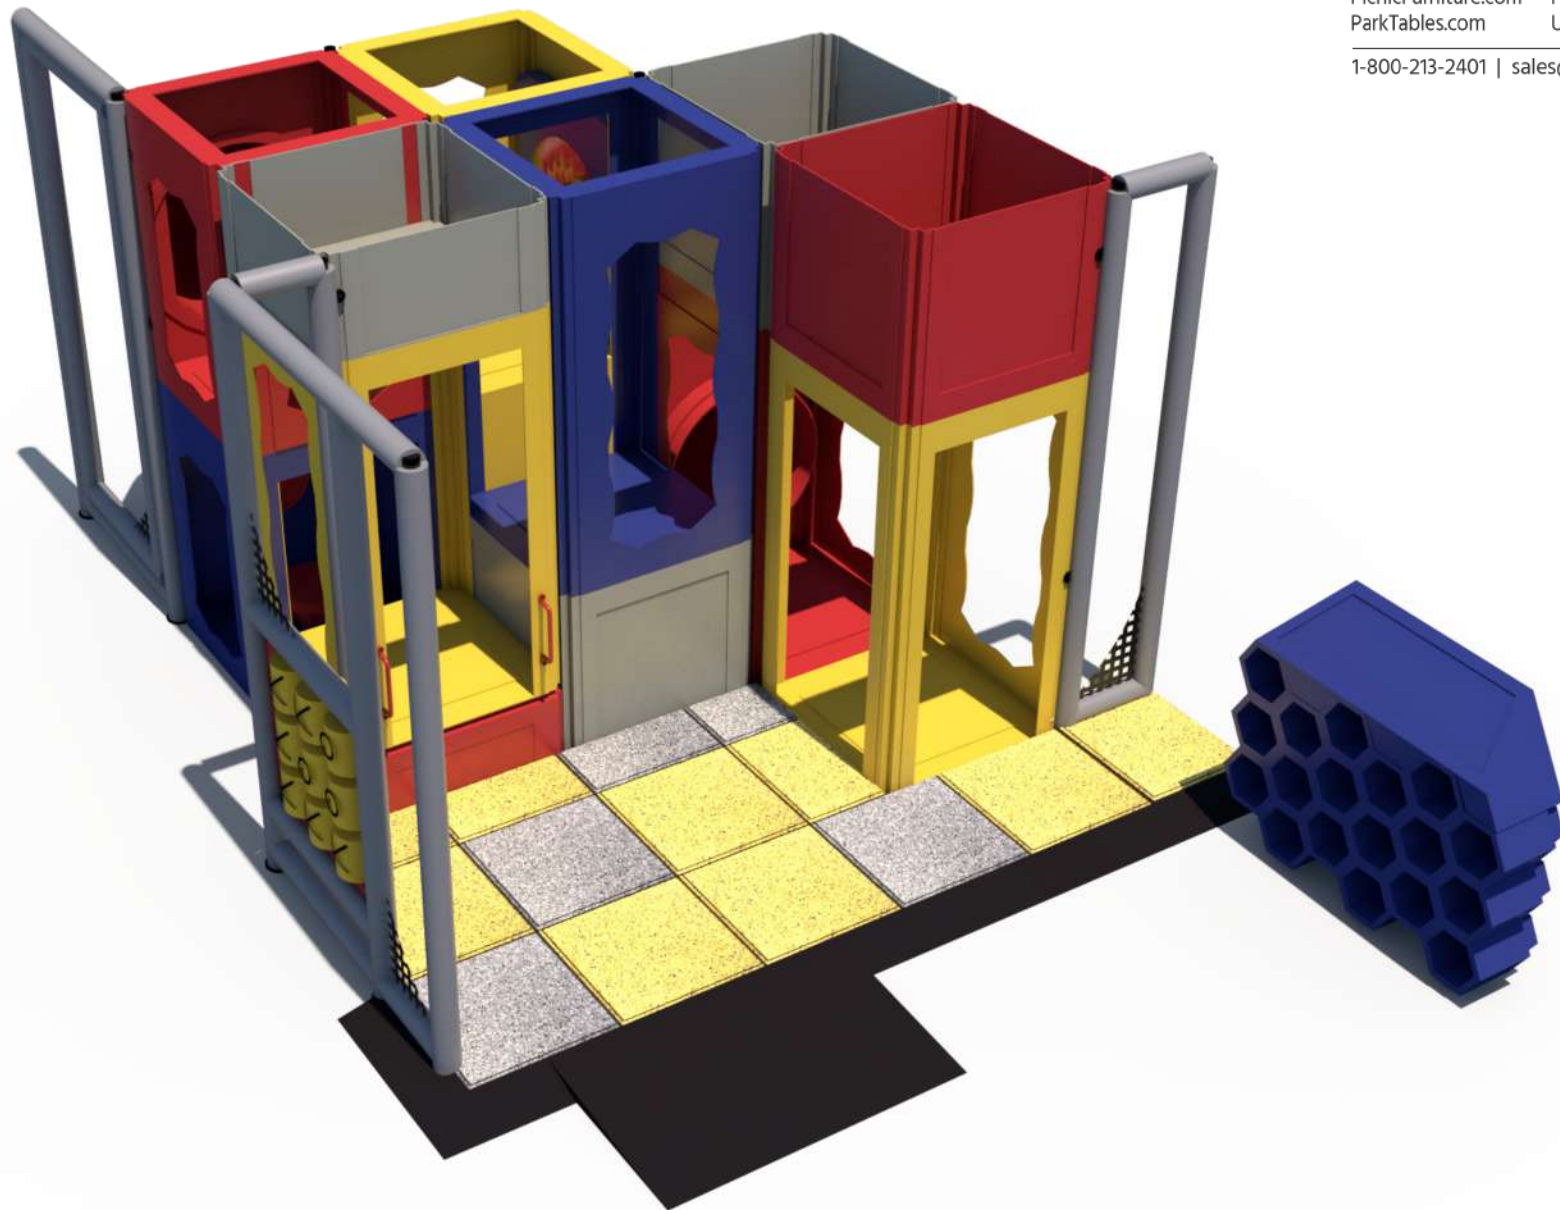

Structure: IP23106

Age Group: 2-12

ADA: Yes/Transfer

Dimensions: 18'x12'x8'

Capacity: 12

Structure: IP23106

Age Group: 2-12

ADA: Yes/Transfer

Dimensions: 18'x12'x8'

Capacity: 12

Structure: IP23106

Age Group: 2-12

ADA: Yes/Transfer

Dimensions: 18'x12'x8'

Capacity: 12

Structure: IP23106

Age Group: 2-12

ADA: Yes/Transfer

Dimensions: 18'x12'x8'

Capacity: 12

Plan View:

Structure: IP23106

Age Group: 2-12

ADA: Yes/Transfer

3 Level
KidsCube™ Climb

Structure: IP23106

Age Group: 2-12

ADA: Yes/Transfer

Dimensions: 18'x12'x8'

Capacity: 12

Roto Plastic:

LIGHT GREY (LGY)