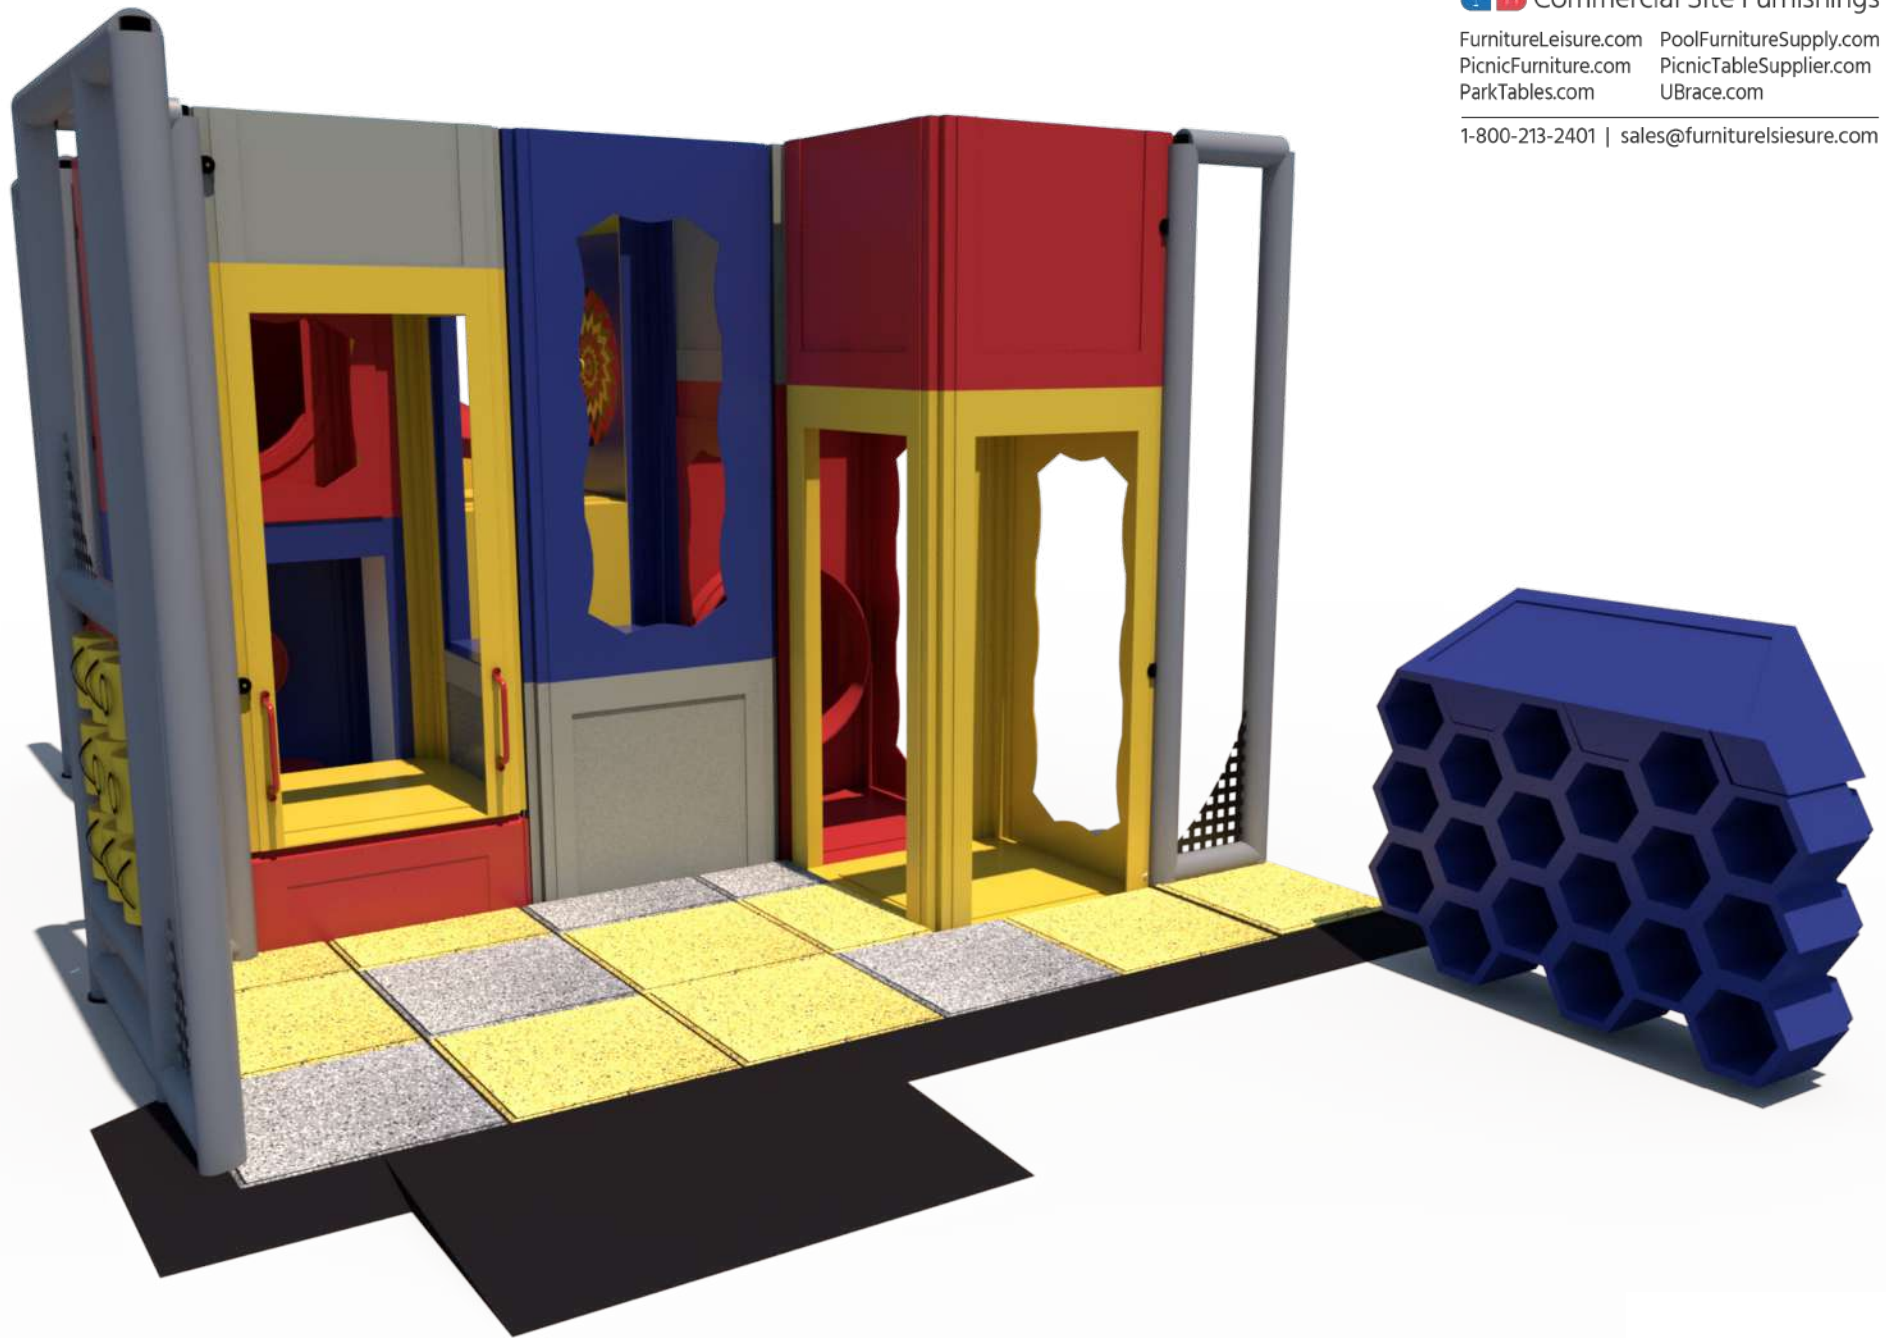

Structure: IP23106

Age Group: 2-12

ADA: Yes/Transfer

Dimensions: 18'x12'x8'

Capacity: 12

Structure: IP23106

Age Group: 2-12

ADA: Yes/Transfer

Dimensions: 18'x12'x8'

Capacity: 12

Structure: IP23106

Age Group: 2-12

ADA: Yes/Transfer

Dimensions: 18'x12'x8'

Capacity: 12

Structure: IP23106

Age Group: 2-12

ADA: Yes/Transfer

Dimensions: 18'x12'x8'

Capacity: 12

Plan View:

Structure: IP23106

Age Group: 2-12

ADA: Yes/Transfer

3 Level
KidsCube™ Climb

Structure: IP23106

Age Group: 2-12

ADA: Yes/Transfer

Dimensions: 18'x12'x8'

Capacity: 12

Roto Plastic:

LIGHT GREY (LGY)