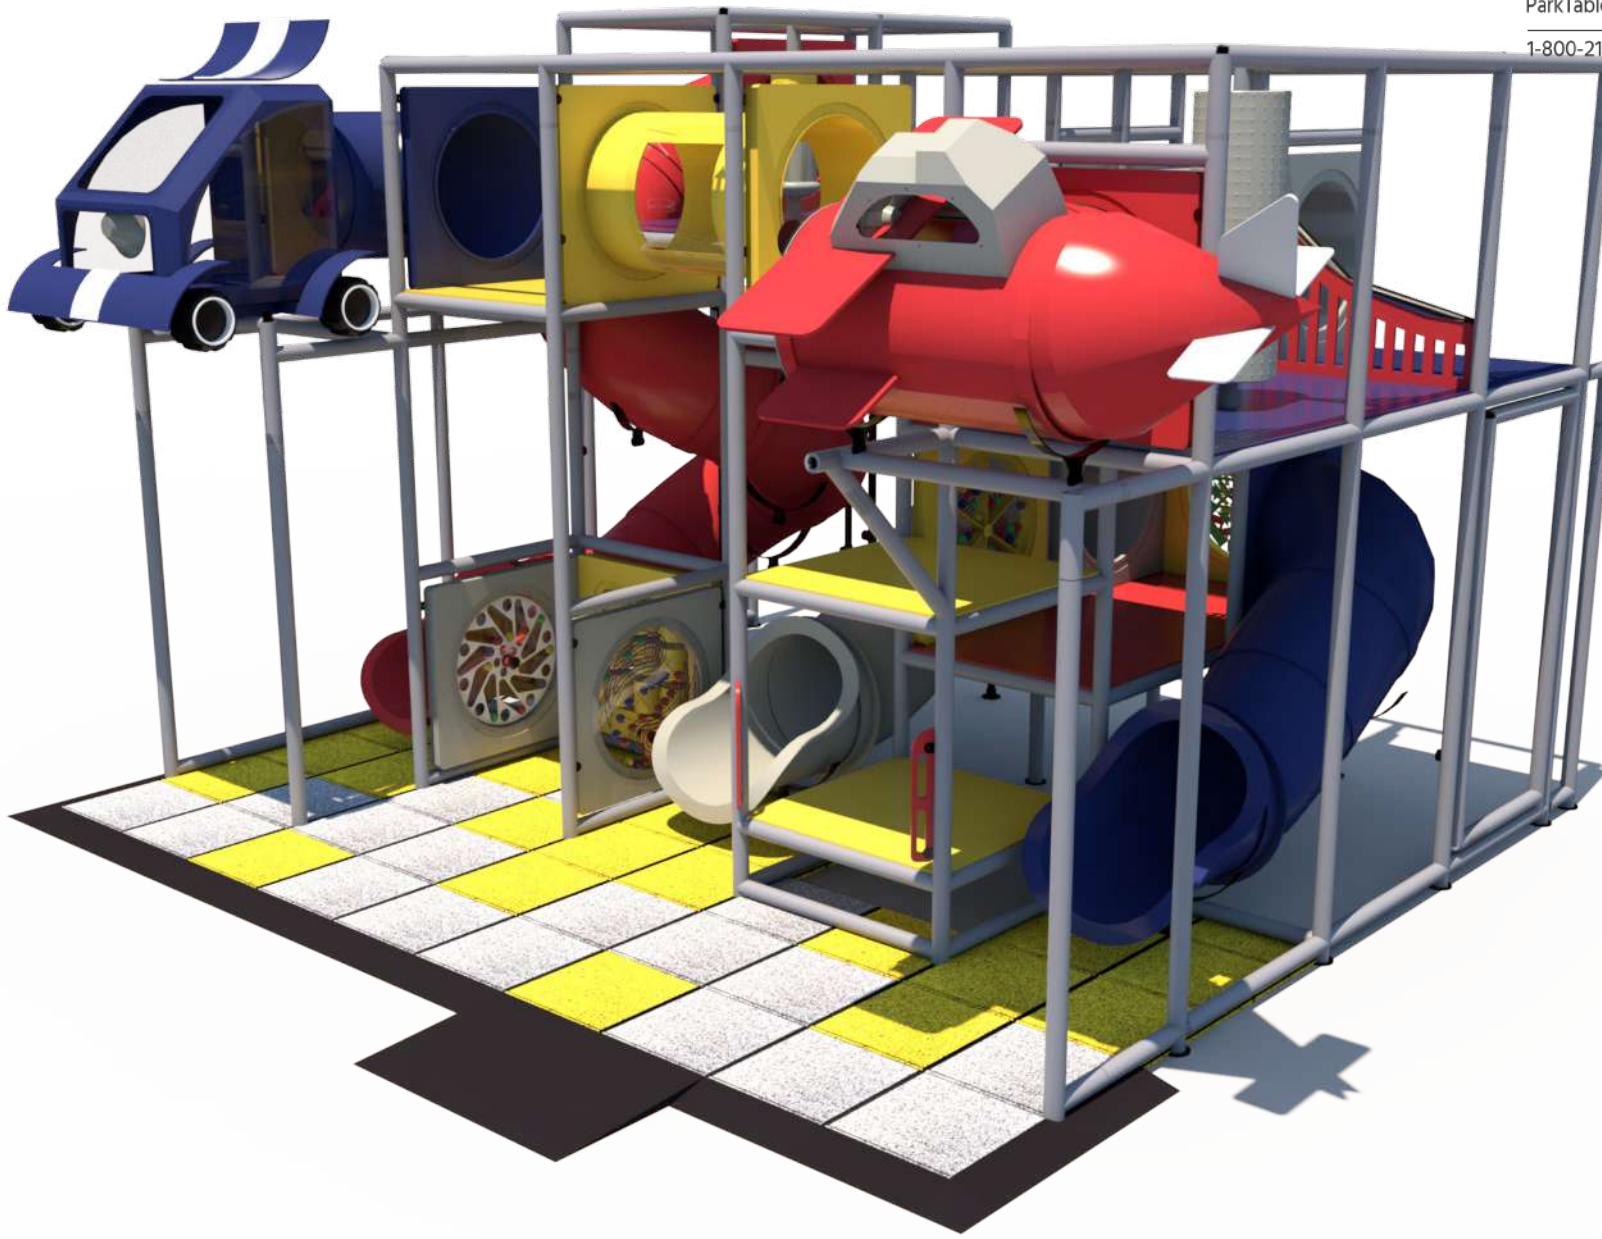

Structure: IP23108

Age Group: 2-12

ADA: Yes/Transfer

Dimensions: 21'x20'x14'

Capacity: 30

Structure: IP23108

Age Group: 2-12

ADA: Yes/Transfer

Structure: IP23108

Age Group: 2-12

ADA: Yes/Transfer

Dimensions: 21'x20'x14'

Capacity: 30

Activities and Events:

Gyro Activity Panel
Toddler Activity

Ball Turn Activity Panel
Toddler Activity

C-Force Activity Panel
Toddler Activity

Pinball Activity Panel
Toddler Activity

Tic-Tac-Toe
Activity Panel
Toddler Activity

Wave Run

(2) 4' Crawl Tunnels
with Lookout Windows

Bi-Plane w/
Steering Wheel and
Lookout Windows

Turbo Car with
Steering Wheel and
Lookout Windows

(2) 4' Enclosed
Hook Tube Slide

Structure: IP23108

Age Group: 2-12

ADA: Yes/Transfer

Dimensions: 21'x20'x14'

Capacity: 30

Activities and Events: