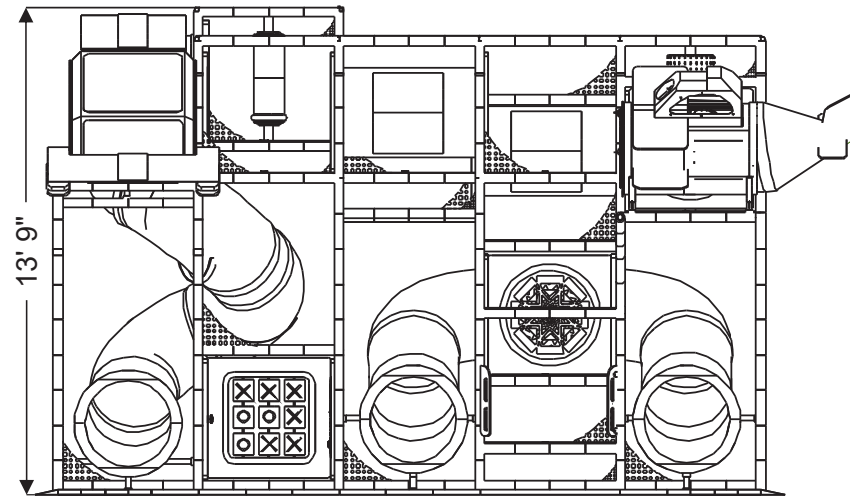

Structure: IP23108

Age Group: 2-12

ADA: Yes/Transfer

Dimensions: 21'x20'x14'

Capacity: 30

Structure: IP23108

Age Group: 2-12

ADA: Yes/Transfer

Dimensions: 21'x20'x14'

Capacity: 30

Structure: IP23108

Age Group: 2-12

ADA: Yes/Transfer

Dimensions: 21'x20'x14'

Capacity: 30

Plan View:

Structure: IP23108

Age Group: 2-12

ADA: Yes/Transfer

Dimensions: 21'x20'x14'

Capacity: 30

Activities and Events:

Gyro Activity Panel
Toddler Activity

Ball Turn Activity Panel
Toddler Activity