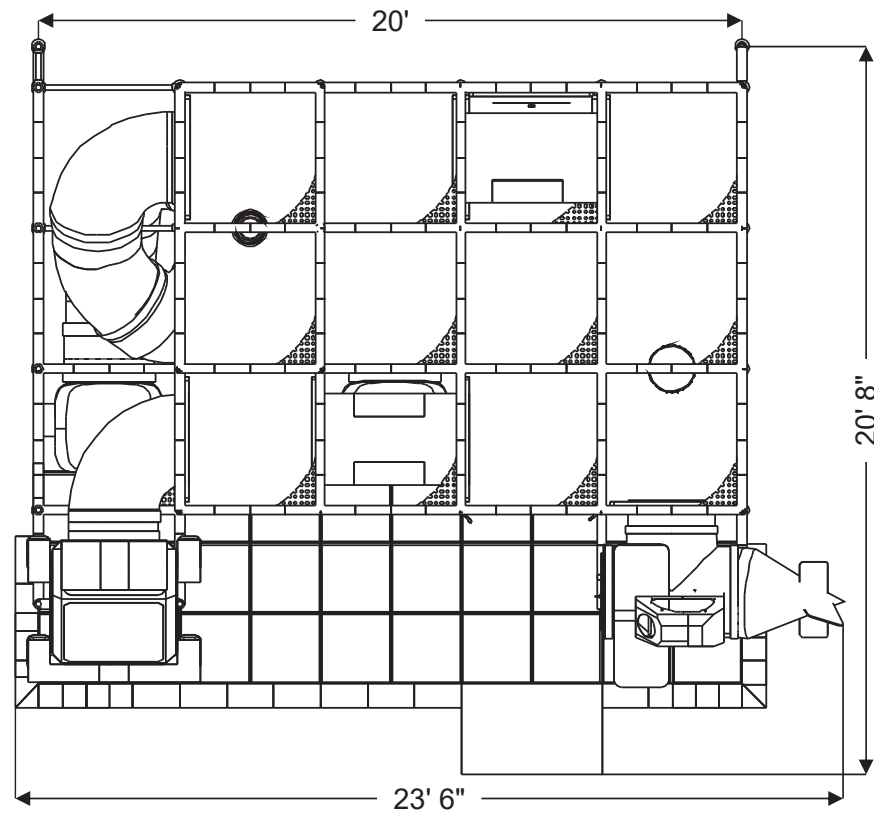

Structure: IP23108

Age Group: 2-12

ADA: Yes/Transfer

Dimensions: 21'x20'x14'

Capacity: 30

Structure: IP23108

Age Group: 2-12

ADA: Yes/Transfer

Dimensions: 21'x20'x14'

Capacity: 30

Structure: IP23108

Age Group: 2-12

ADA: Yes/Transfer

Dimensions: 21'x20'x14'

Capacity: 30

Plan View:

Structure: IP23108

Age Group: 2-12

ADA: Yes/Transfer

Dimensions: 21'x20'x14'

Capacity: 30

Activities and Events:

Gyro Activity Panel
Toddler Activity

Ball Turn Activity Panel
Toddler Activity