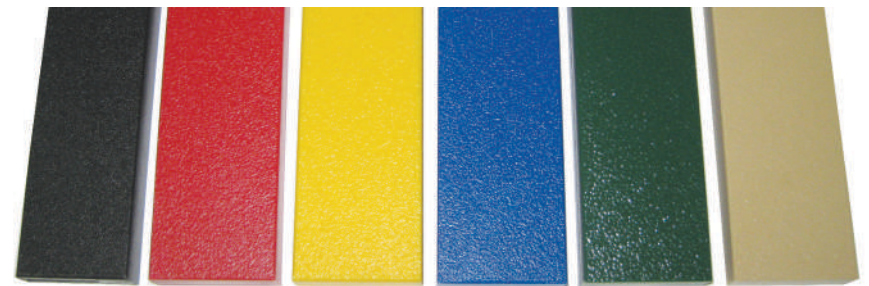

BURGUNDY (BU)

DARK RED (DR)

PURPLE (PU)

GECKO GREEN (GC)

COBALT BLUE (CB)

TEAL (TE)

GREEN (GR)

KENTUCKY GREEN (KG)

ARIZONA TURQUOISE (AT)

CYAN (CY)

BLUE (BL)

Green, Blue, Yellow, Red, Tan, Black, Silver & White

Black

Post Foam:

Black, Gray, Blue, Purple, Green, Tan, Red, & Yellow

HDPE:

Black, Red, Yellow, Blue, Green, & Tan

BUFFING TOP

Pigmented using organic powder color coating methods that will not delaminate over time.
Sealed with specially formulated polymer agent that bonds pigments into the rubber.