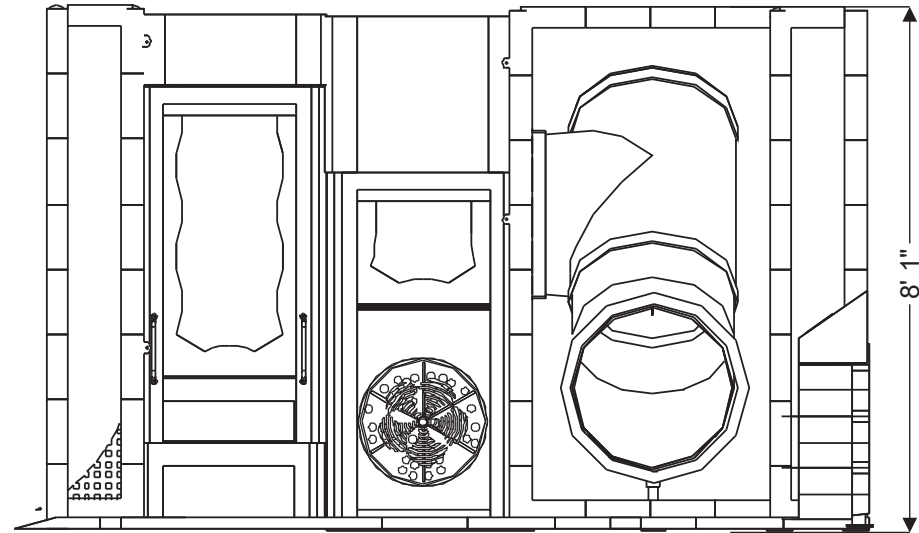

**Structure: IP23111**

**Age Group: 2-12**

**ADA: Yes/Transfer**

**Dimensions: 17'x13'x9'**

**Capacity: 8**

**Structure: IP23111**

**Age Group: 2-12**

**ADA: Yes/Transfer**

**Dimensions: 17'x13'x9'**

**Capacity: 8**

**Structure: IP23111**

**Age Group: 2-12**

**ADA: Yes/Transfer**

**Dimensions: 17'x13'x9'**

**Capacity: 8**

**Structure: IP23111**

**Age Group: 2-12**

**ADA: Yes/Transfer**

**Dimensions: 17'x13'x9'**

**Capacity: 8**

**Structure: IP23111**

**Age Group: 2-12**

**ADA: Yes/Transfer**

**Dimensions: 17'x13'x9'**

Dimensions: 17'x13'x9'

Capacity: 8

**Roto Plastic:**

LIGHT GREY (LGY)

DARK YELLOW (DY)

ORANGE (OR)

WOODS ORANGE (WO)

TAN (TA)