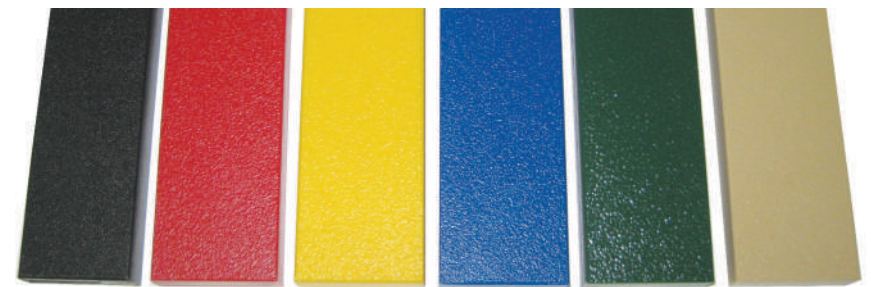

BURGUNDY (BU)

DARK RED (DR)

PURPLE (PU)

GECKO GREEN (GC)

COBALT BLUE (CB)

TEAL (TE)

GREEN (GR)

KENTUCKY GREEN (KG)

ARIZONA TURQUOISE (AT)

CYAN (CY)

BLUE (BL)

Green, Blue, Yellow, Red, Tan, Black, Silver & White

Black

**Post Foam:**

Black, Gray, Blue, Purple, Green, Tan, Red, & Yellow

**HDPE:**

Black, Red, Yellow, Blue, Green, & Tan