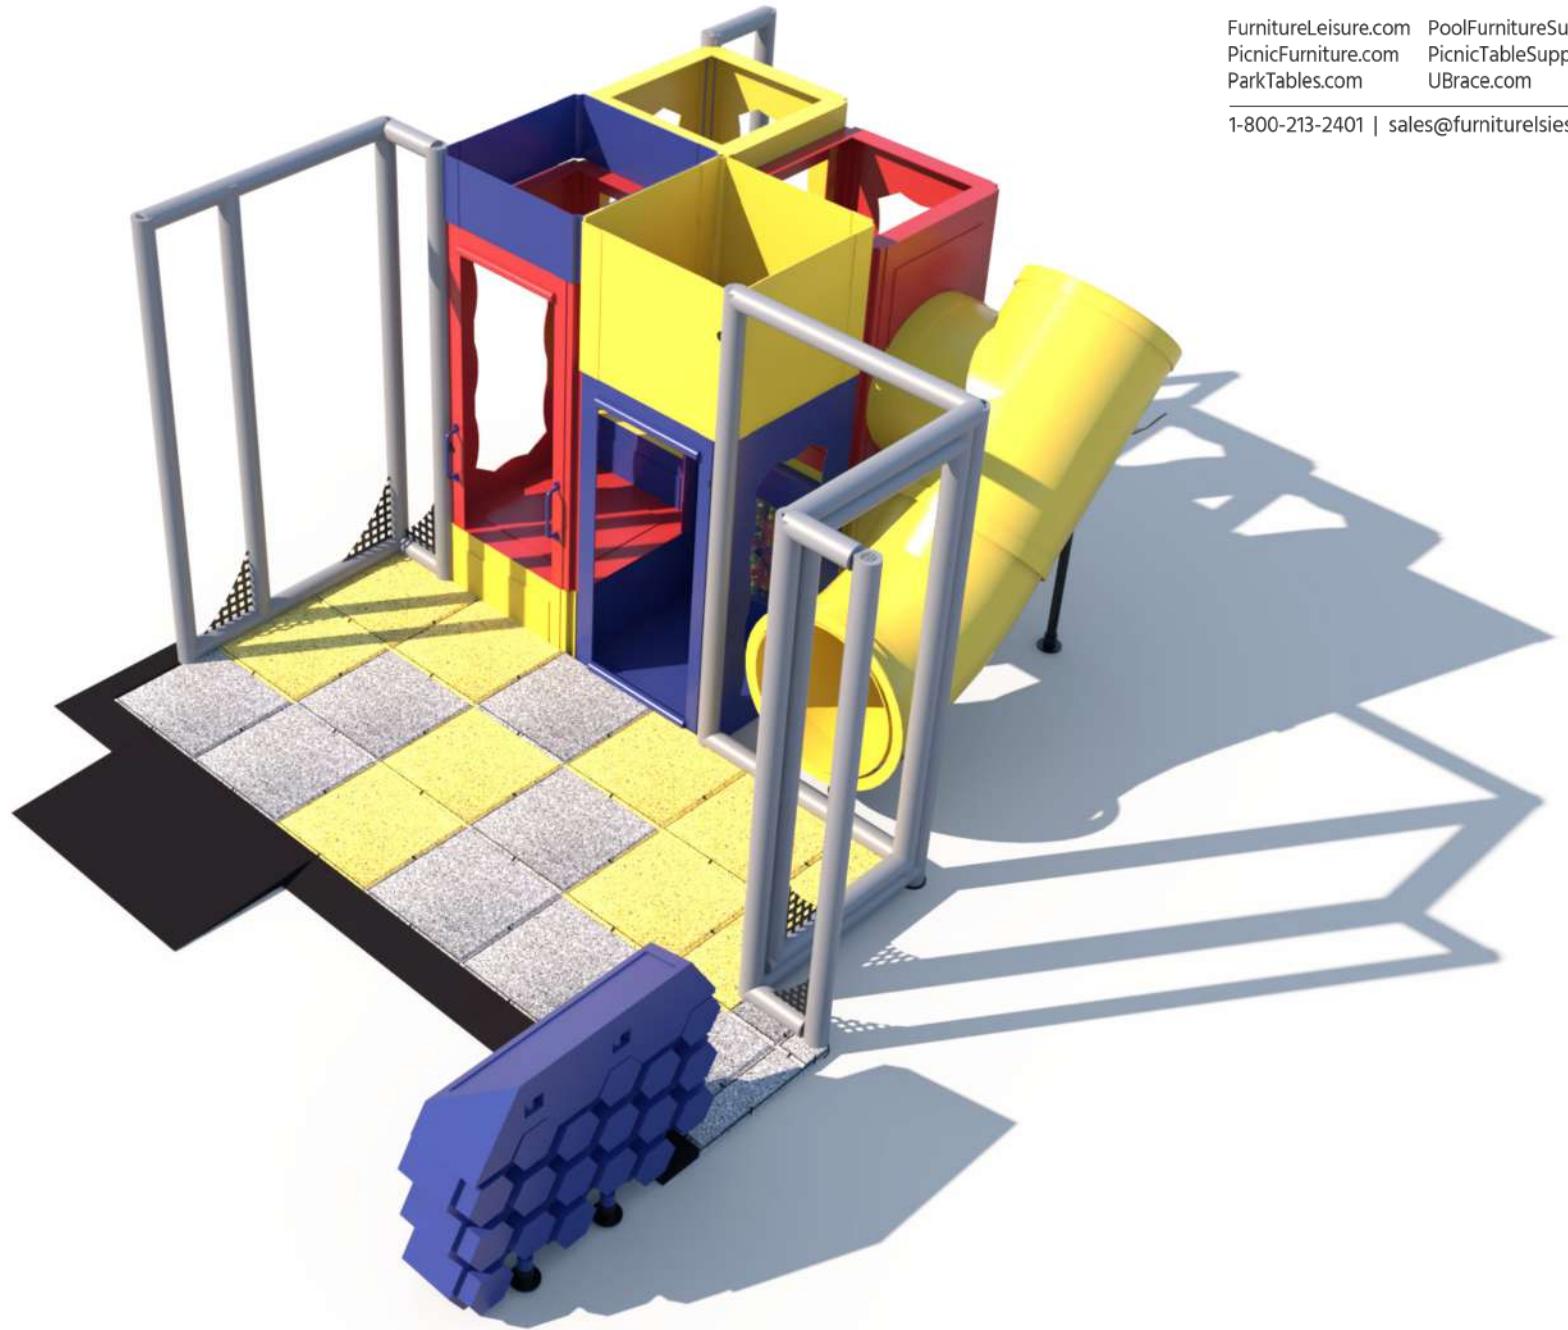

**Structure: IP23111**

**Age Group: 2-12**

**ADA: Yes/Transfer**

**Dimensions: 17'x13'x9'**

**Capacity: 8**

**Structure: IP23111**

**Age Group: 2-12**

**ADA: Yes/Transfer**

**Dimensions: 17'x13'x9'**

**Capacity: 8**

**Structure: IP23111**

**Age Group: 2-12**

**ADA: Yes/Transfer**

**Dimensions: 17'x13'x9'**

**Capacity: 8**

**Structure: IP23111**

**Age Group: 2-12**

**ADA: Yes/Transfer**

**Dimensions: 17'x13'x9'**

**Capacity: 8**

**Structure: IP23111**

**Age Group: 2-12**

**ADA: Yes/Transfer**

**Dimensions: 17'x13'x9'**

Dimensions: 17'x13'x9'

Capacity: 8

**Roto Plastic:**

LIGHT GREY (LGY)

DARK YELLOW (DY)

ORANGE (OR)

WOODS ORANGE (WO)

TAN (TA)