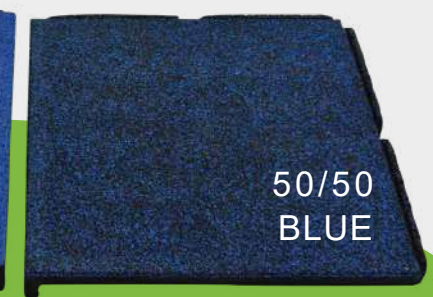

## STANDARD COLORS

BEIGE

BLUE

GREEN

RED

## PREMIUM COLORS\*

BRIGHT BLUE

DARK BLUE

DARK GREEN

PINK

LILAC

BRIGHT RED

BRIGHT GREEN

BRIGHT YELLOW

YELLOW

BRIGHT ORANGE

BEIGE BROWN

BROWN

WHITE

EGGSHELL

GRAY

MIDDLE GRAY

DARK GREY

GEZOFLEX  
EPDM FOR SYNTHETIC FLOORING

90/10  
BLUE

50/50  
BLUE

45% GRAY  
45% BLUE  
10% BLACK MESH

\*Premium colors subject to upcharges