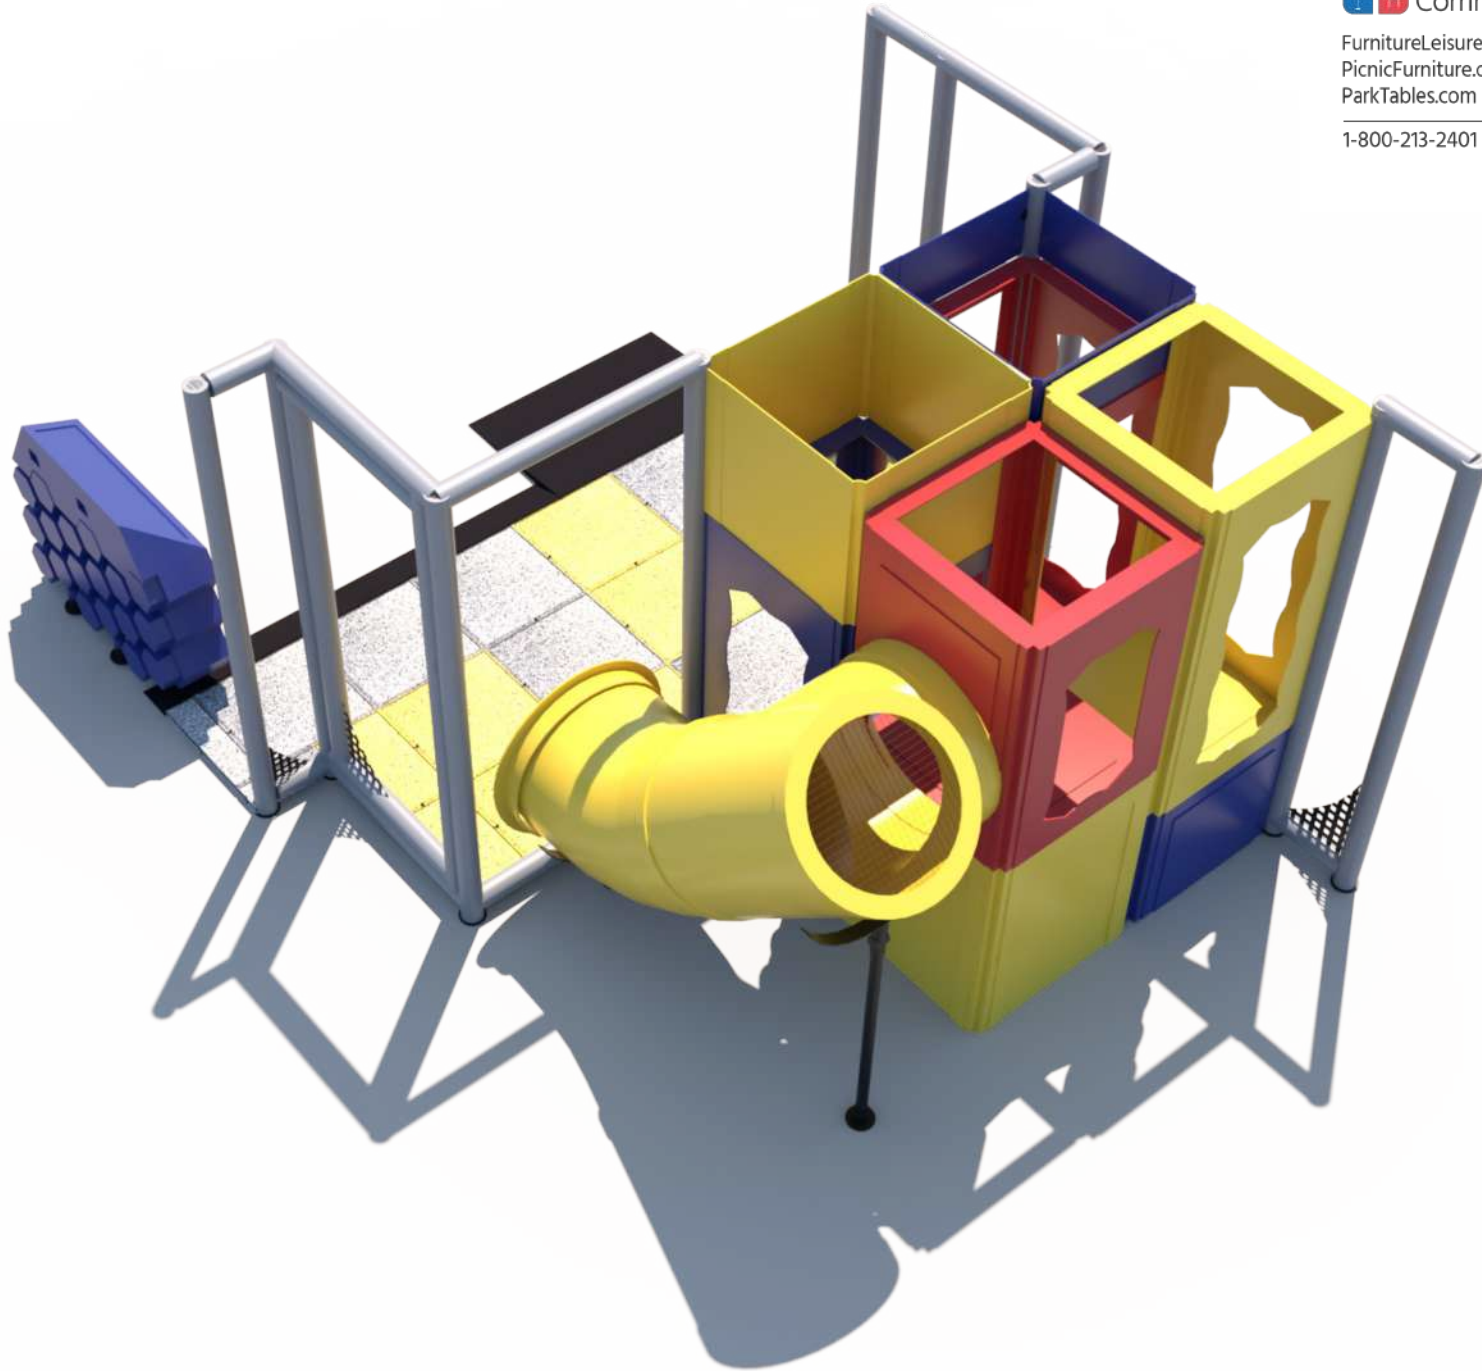

**Structure: IP23111**

**Age Group: 2-12**

**ADA: Yes/Transfer**

**Dimensions: 17'x13'x9'**

**Capacity: 8**

**Structure: IP23111**

**Age Group: 2-12**

**ADA: Yes/Transfer**

**Dimensions: 17'x13'x9'**

**Capacity: 8**

**Structure: IP23111**

**Age Group: 2-12**

**ADA: Yes/Transfer**

**Dimensions: 17'x13'x9'**

**Capacity: 8**

**Structure: IP23111**

**Age Group: 2-12**

**ADA: Yes/Transfer**

**Dimensions: 17'x13'x9'**

**Capacity: 8**

**Structure: IP23111**

**Age Group: 2-12**

**ADA: Yes/Transfer**

**Dimensions: 17'x13'x9'**

Dimensions: 17'x13'x9'

Capacity: 8

**Roto Plastic:**

LIGHT GREY (LGY)

DARK YELLOW (DY)

ORANGE (OR)

WOODS ORANGE (WO)

TAN (TA)