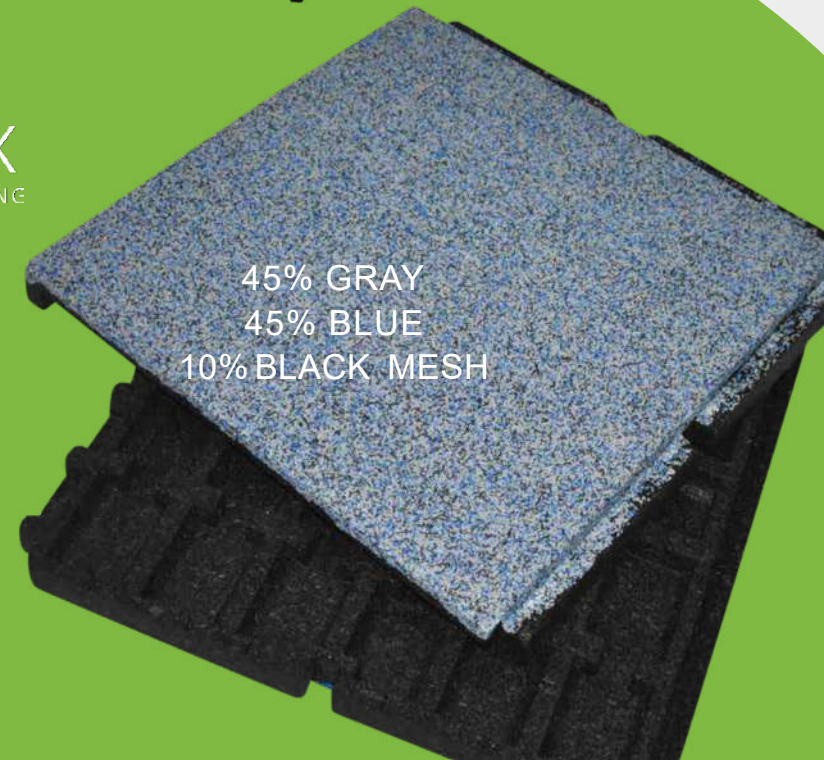

## STANDARD COLORS

BEIGE

BLUE

GREEN

RED

## PREMIUM COLORS\*

BRIGHT BLUE

DARK BLUE

DARK GREEN

PINK

LILAC

BRIGHT RED

BRIGHT GREEN

BRIGHT YELLOW

YELLOW

BRIGHT ORANGE

BEIGE BROWN

BROWN

WHITE

EGGSHELL

GRAY

MIDDLE GRAY

DARK GREY

GEZOFLEX  
EPDM FOR SYNTHETIC FLOORING

90/10  
BLUE

50/50  
BLUE

45% GRAY  
45% BLUE  
10% BLACK MESH

\*Premium colors subject to upcharges