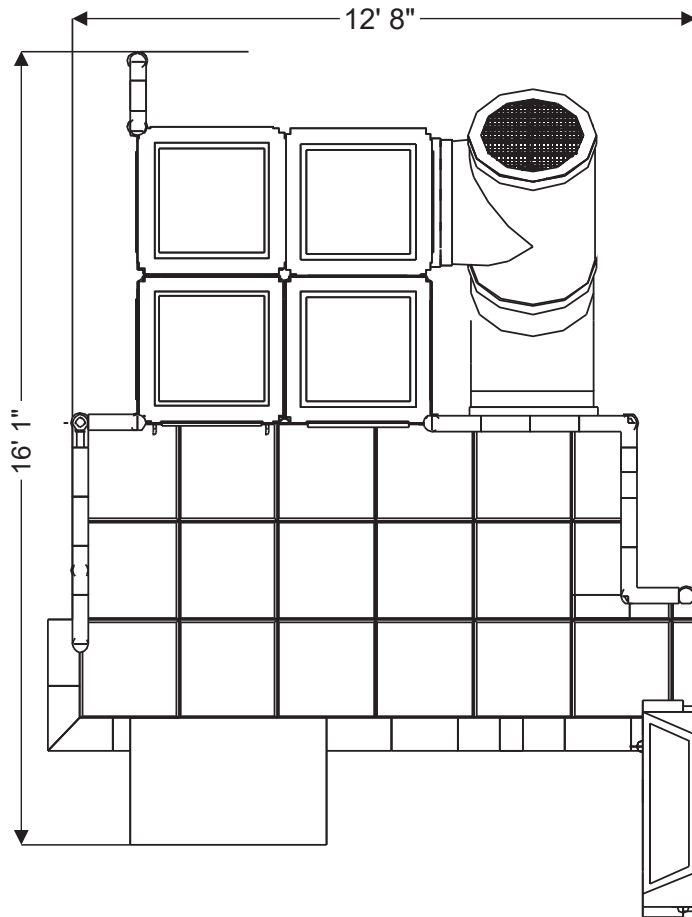

**Structure: IP23111**

**Age Group: 2-12**

**ADA: Yes/Transfer**

**Dimensions: 17'x13'x9'**

**Capacity: 8**

**Structure: IP23111**

**Age Group: 2-12**

**ADA: Yes/Transfer**

**Dimensions: 17'x13'x9'**

**Capacity: 8**

**Structure: IP23111**

**Age Group: 2-12**

**ADA: Yes/Transfer**

**Dimensions: 17'x13'x9'**

**Capacity: 8**

**Structure: IP23111**

**Age Group: 2-12**

**ADA: Yes/Transfer**

**Dimensions: 17'x13'x9'**

**Capacity: 8**

**Structure: IP23111**

**Age Group: 2-12**

**ADA: Yes/Transfer**

**Dimensions: 17'x13'x9'**

Dimensions: 17'x13'x9'

Capacity: 8

**Roto Plastic:**

LIGHT GREY (LGY)

DARK YELLOW (DY)

ORANGE (OR)

WOODS ORANGE (WO)

TAN (TA)