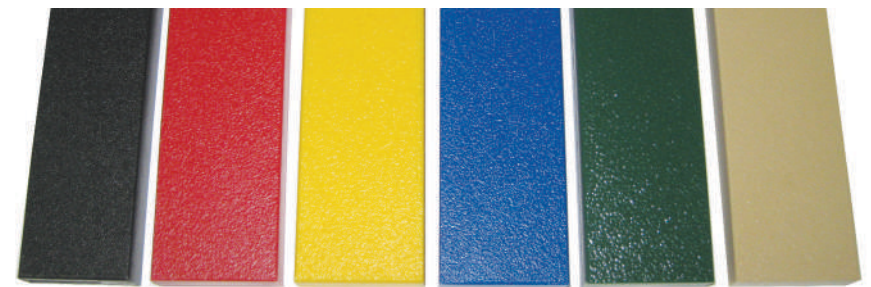

BURGUNDY (BU)

DARK RED (DR)

PURPLE (PU)

GECKO GREEN (GC)

COBALT BLUE (CB)

TEAL (TE)

GREEN (GR)

KENTUCKY GREEN (KG)

ARIZONA TURQUOISE (AT)

CYAN (CY)

BLUE (BL)

Green, Blue, Yellow, Red, Tan, Black, Silver & White

Black

Post Foam:

Black, Gray, Blue, Purple, Green, Tan, Red, & Yellow

HDPE:

Black, Red, Yellow, Blue, Green, & Tan

BUFFING TOP

Pigmented using organic powder color coating methods that will not delaminate over time.
Sealed with specially formulated polymer agent that bonds pigments into the rubber.