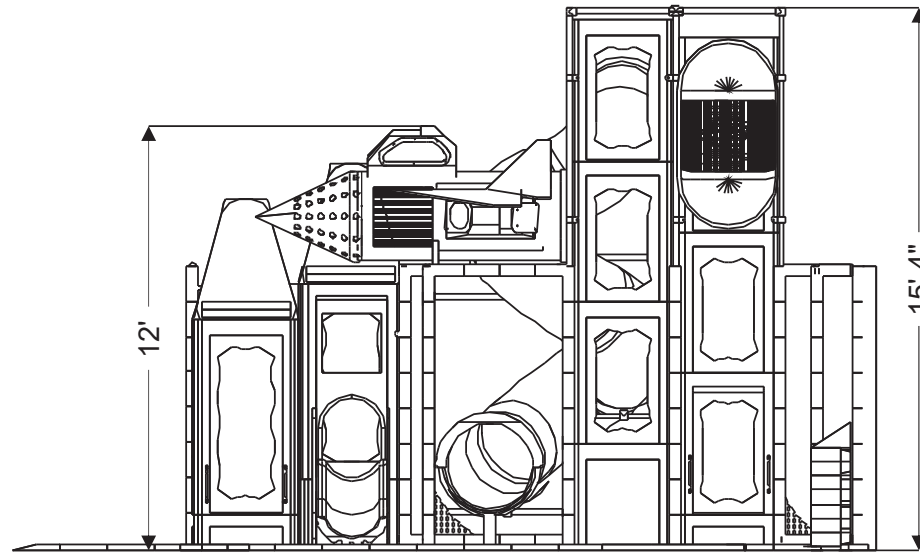

Structure: IP23118

Age Group: 2-12

ADA: Yes/Transfer

Dimensions: 25'x18'16'

Capacity: 22

Structure: IP23118

Age Group: 2-12

ADA: Yes/Transfer

Dimensions: 25'x18'16'

Capacity: 22

Structure: IP23118

Age Group: 2-12

ADA: Yes/Transfer

Dimensions: 25'x18'16'

Capacity: 22

Plan View:

Structure: IP23118

Age Group: 2-12

ADA: Yes/Transfer

Dimensions: 25'x18'16'

Capacity: 22

Activities and Events:

Ball Turn Activity Panel
Toddler Activity

Jet with Steering Wheel
and Lookout Windows

Dimensions: 25'x18'16'

Capacity: 22

Roto Plastic:

LIGHT GREY (LGY)

DARK YELLOW (DY)

ORANGE (OR)

WOODS ORANGE (WO)

TAN (TA)