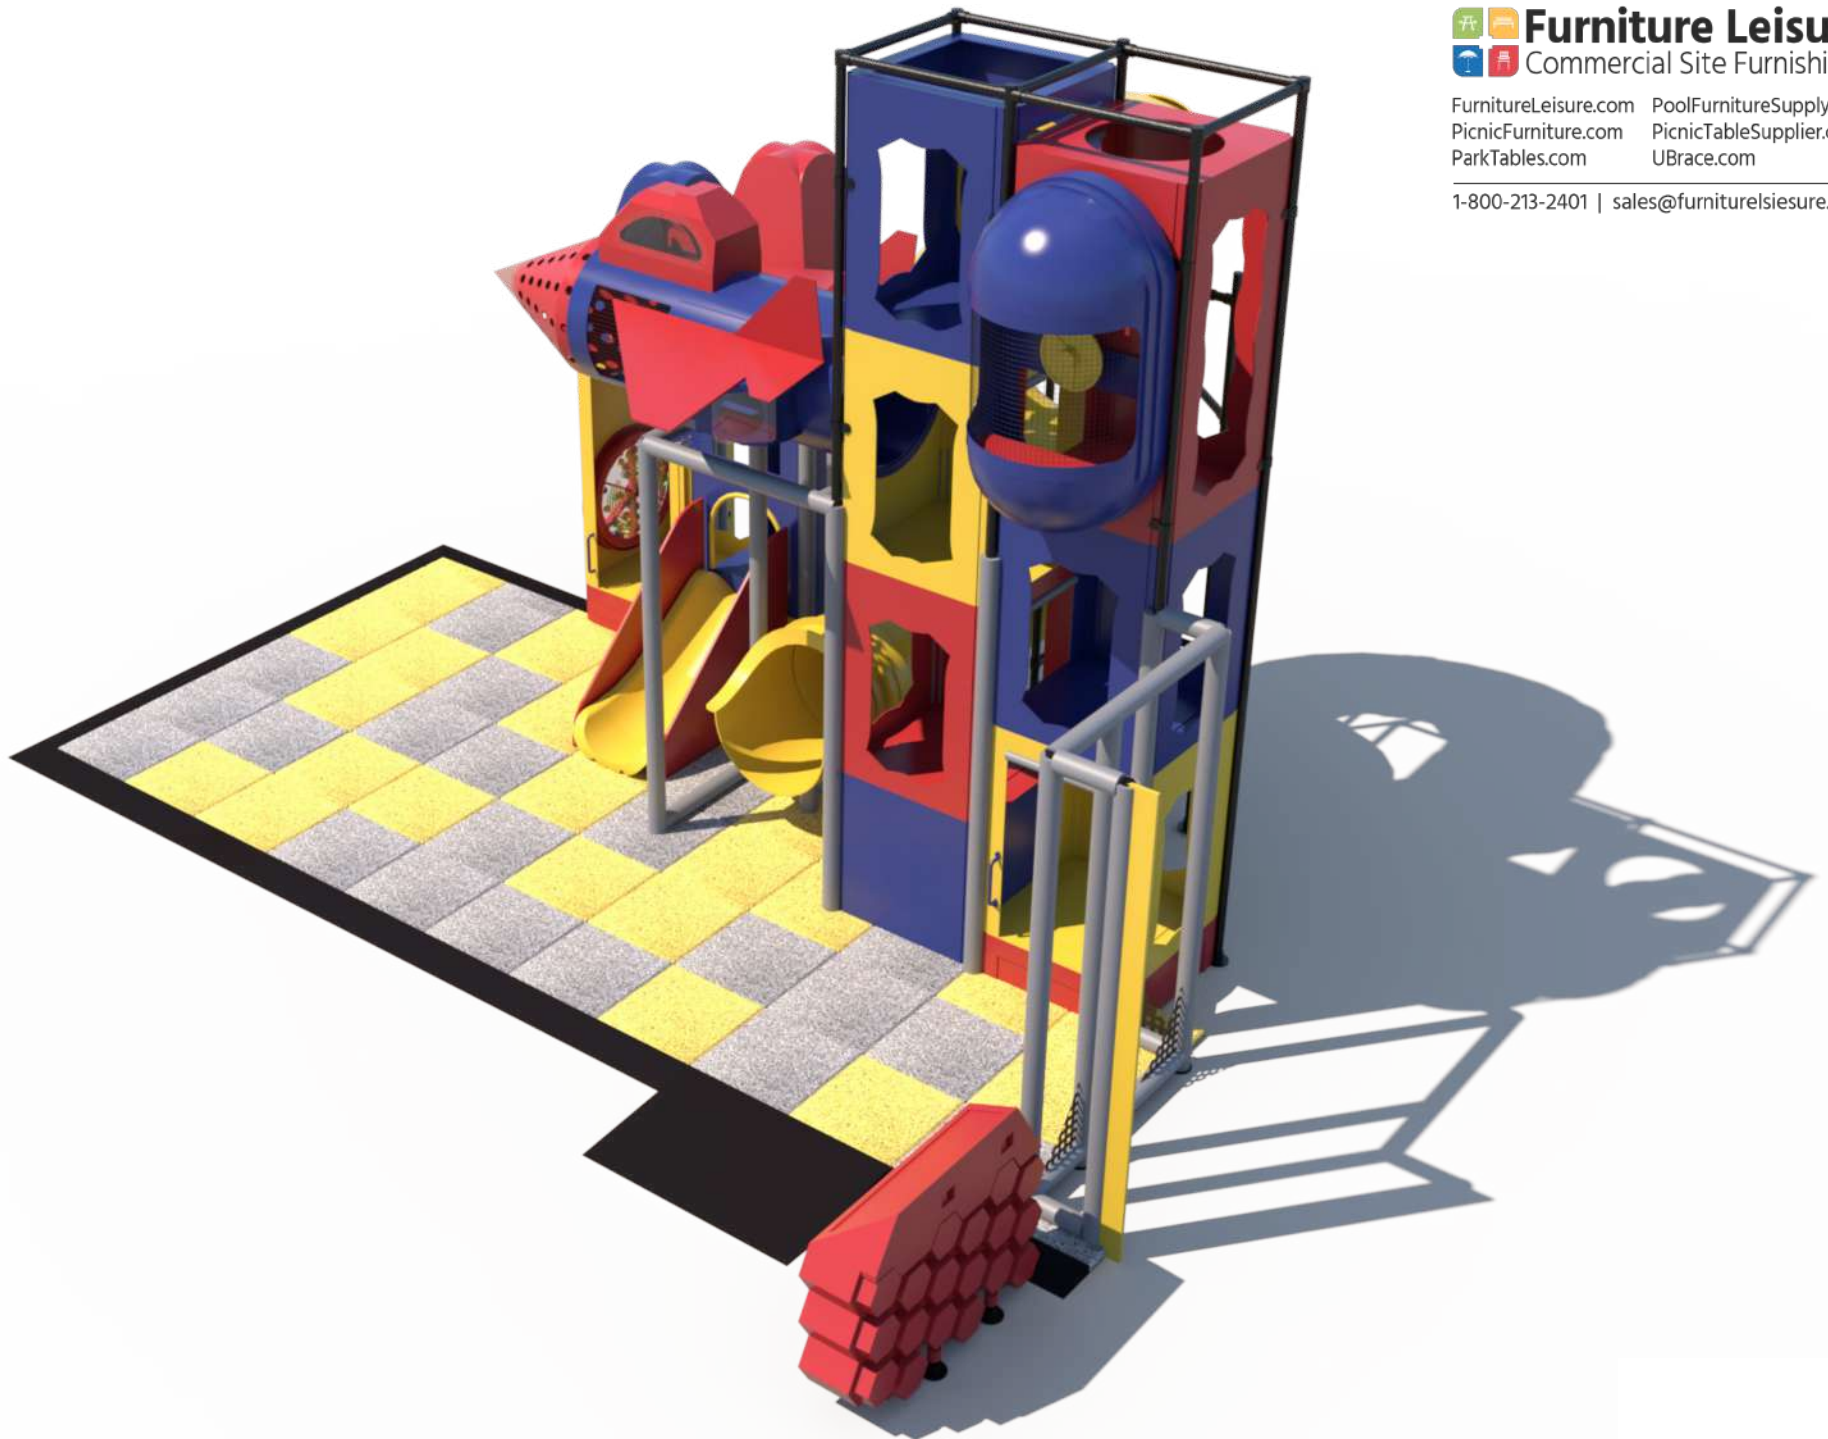

Structure: IP23118

Age Group: 2-12

ADA: Yes/Transfer

Dimensions: 25'x18'16'

Capacity: 22

Structure: IP23118

Age Group: 2-12

ADA: Yes/Transfer

Dimensions: 25'x18'16'

Capacity: 22

Structure: IP23118

Age Group: 2-12

ADA: Yes/Transfer

Dimensions: 25'x18'16'

Capacity: 22

Plan View:

Structure: IP23118

Age Group: 2-12

ADA: Yes/Transfer

Dimensions: 25'x18'16'

Capacity: 22

Activities and Events:

Ball Turn Activity Panel
Toddler Activity

Jet with Steering Wheel
and Lookout Windows

Dimensions: 25'x18'16'

Capacity: 22

Roto Plastic:

LIGHT GREY (LGY)

DARK YELLOW (DY)

ORANGE (OR)

WOODS ORANGE (WO)

TAN (TA)