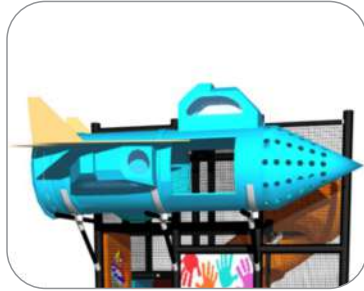

Structure: IP23118

Age Group: 2-12

ADA: Yes/Transfer

Dimensions: 25'x18'16'

Capacity: 22

Activities and Events:

Ball Turn Activity Panel
Toddler Activity

Jet with Steering Wheel
and Lookout Windows

Dimensions: 25'x18'16'

Capacity: 22

Roto Plastic:

LIGHT GREY (LGY)

DARK YELLOW (DY)

ORANGE (OR)

WOODS ORANGE (WO)

TAN (TA)