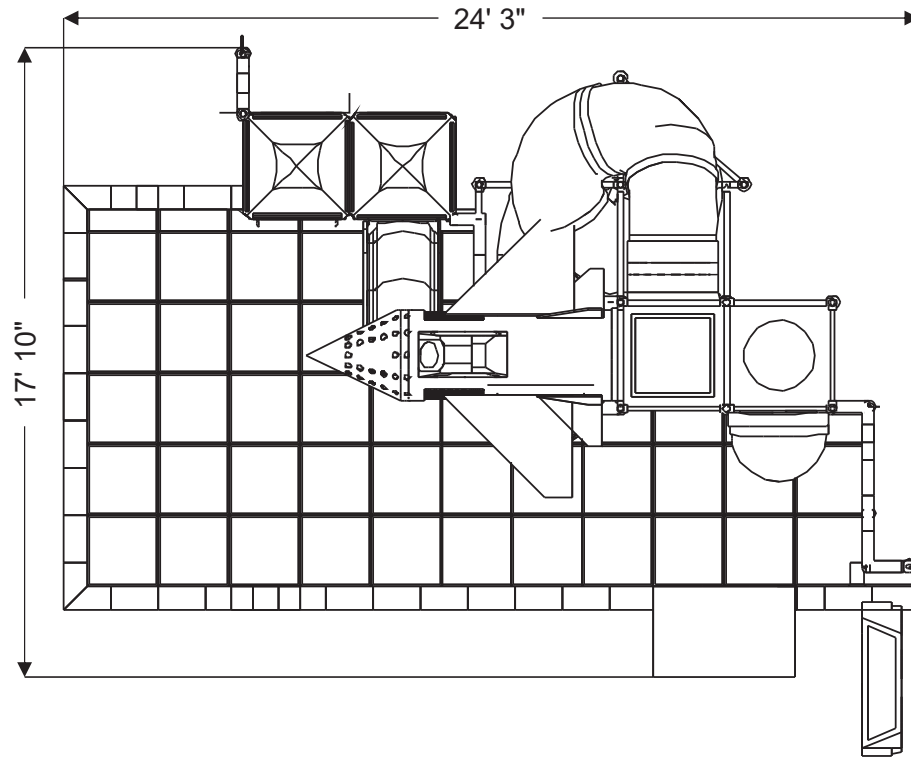

Structure: IP23118

Age Group: 2-12

ADA: Yes/Transfer

Dimensions: 25'x18'16'

Capacity: 22

Structure: IP23118

Age Group: 2-12

ADA: Yes/Transfer

Dimensions: 25'x18'16'

Capacity: 22

Structure: IP23118

Age Group: 2-12

ADA: Yes/Transfer

Dimensions: 25'x18'16'

Capacity: 22

Plan View:

Structure: IP23118

Age Group: 2-12

ADA: Yes/Transfer

Dimensions: 25'x18'16'

Capacity: 22

Activities and Events:

Ball Turn Activity Panel
Toddler Activity

Jet with Steering Wheel
and Lookout Windows

Dimensions: 25'x18'16'

Capacity: 22

Roto Plastic:

LIGHT GREY (LGY)

DARK YELLOW (DY)

ORANGE (OR)

WOODS ORANGE (WO)

TAN (TA)