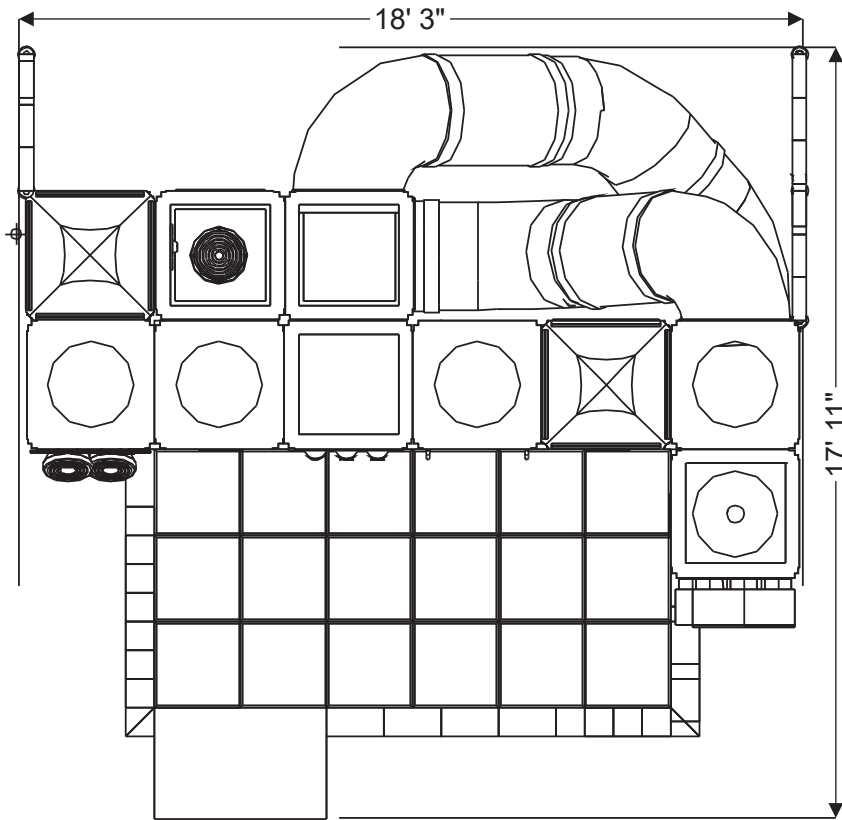

Structure: IP23120

Age Group: 2-12

ADA: Yes/Transfer

Dimensions: 19'x18'12'

Capacity: 30

Structure: IP23120

Age Group: 2-12

ADA: Yes/Transfer

Dimensions: 19'x18'12'

Capacity: 30

Structure: IP23120

Age Group: 2-12

ADA: Yes/Transfer

Dimensions: 19'x18'12'

Capacity: 30

Structure: IP23120

Age Group: 2-12

ADA: Yes/Transfer

Dimensions: 19'x18'12'

Capacity: 30

Structure: IP23120

Age Group: 2-12

ADA: Yes/Transfer

Dimensions: 19'x18'12'