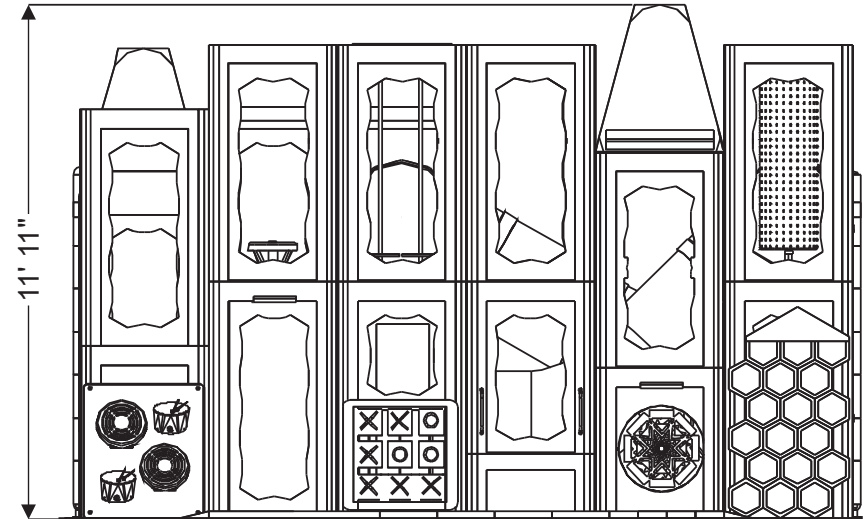

Structure: IP23120

Age Group: 2-12

ADA: Yes/Transfer

Dimensions: 19'x18'12'

Capacity: 30

Structure: IP23120

Age Group: 2-12

ADA: Yes/Transfer

Dimensions: 19'x18'12'

Capacity: 30

Structure: IP23120

Age Group: 2-12

ADA: Yes/Transfer

Dimensions: 19'x18'12'

Capacity: 30

Structure: IP23120

Age Group: 2-12

ADA: Yes/Transfer

Dimensions: 19'x18'12'

Capacity: 30

Structure: IP23120

Age Group: 2-12

ADA: Yes/Transfer

Dimensions: 19'x18'12'