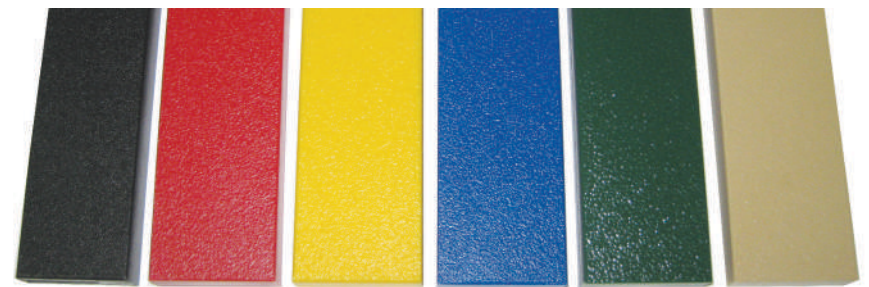

DARK RED (DR)

PURPLE (PU)

GECKO GREEN (GC)

COBALT BLUE (CB)

TEAL (TE)

GREEN (GR)

KENTUCKY GREEN (KG)

ARIZONA TURQUOISE (AT)

CYAN (CY)

BLUE (BL)

Green, Blue, Yellow, Red, Tan, Black, Silver & White

Black

Post Foam:

Black, Gray, Blue, Purple, Green, Tan, Red, & Yellow

HDPE:

Black, Red, Yellow, Blue, Green, & Tan

BUFFING TOP

Pigmented using organic powder color coating methods that will not delaminate over time.
Sealed with specially formulated polymer agent that bonds pigments into the rubber.

EPDM TOP

EPDM granules are used to create options from bright solids to special blends for specific color themes. Mixtures includes a vibrant 90% EPDM/40%black mesh for standout solids, a 50/50 mix with black mesh, and mixtures with up to 3 EPDM colors. Ask your rep about specific blends to cover your space needs.

STANDARD COLORS

BEIGE

BLUE

GREEN

RED

PREMIUM COLORS*

BRIGHT BLUE

DARK BLUE