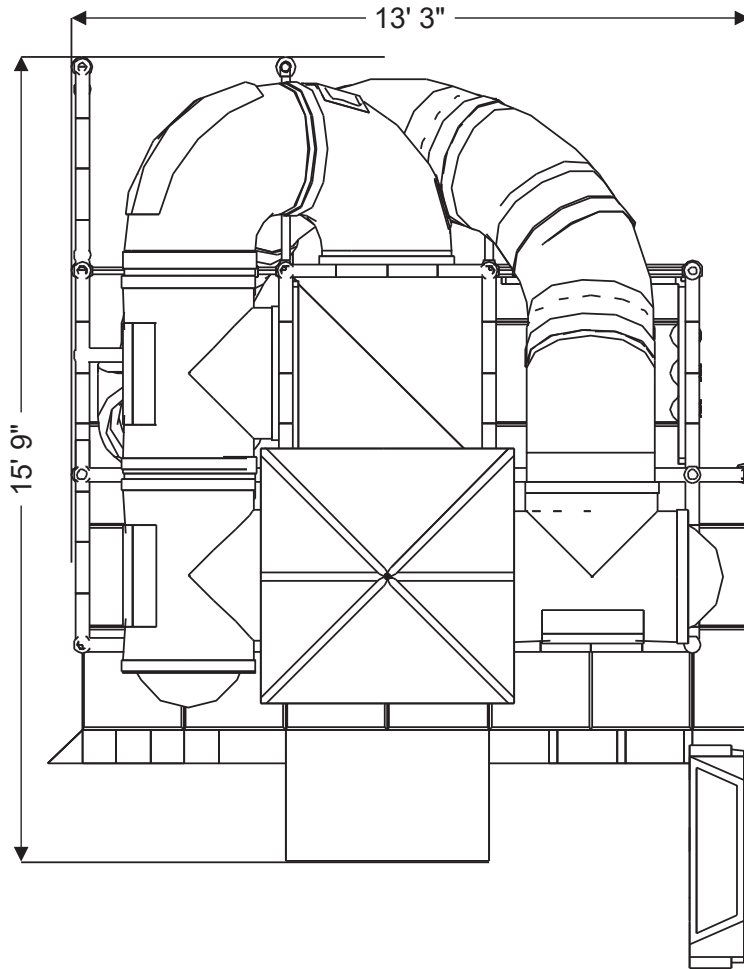

Structure: IP23121

Age Group: 2-12

ADA: Yes/Transfer

Dimensions: 16'x15'14'

Capacity: 16

Structure: IP23121

Age Group: 2-12

ADA: Yes/Transfer

Dimensions: 16'x15'14'

Capacity: 16

Structure: IP23121

Age Group: 2-12

ADA: Yes/Transfer

Dimensions: 16'x15'14'

Capacity: 16

Structure: IP23121

Age Group: 2-12

ADA: Yes/Transfer

Dimensions: 16'x15'14'

Capacity: 16

Structure: IP23121

Age Group: 2-12

ADA: Yes/Transfer

Dimensions: 16'x15'14'