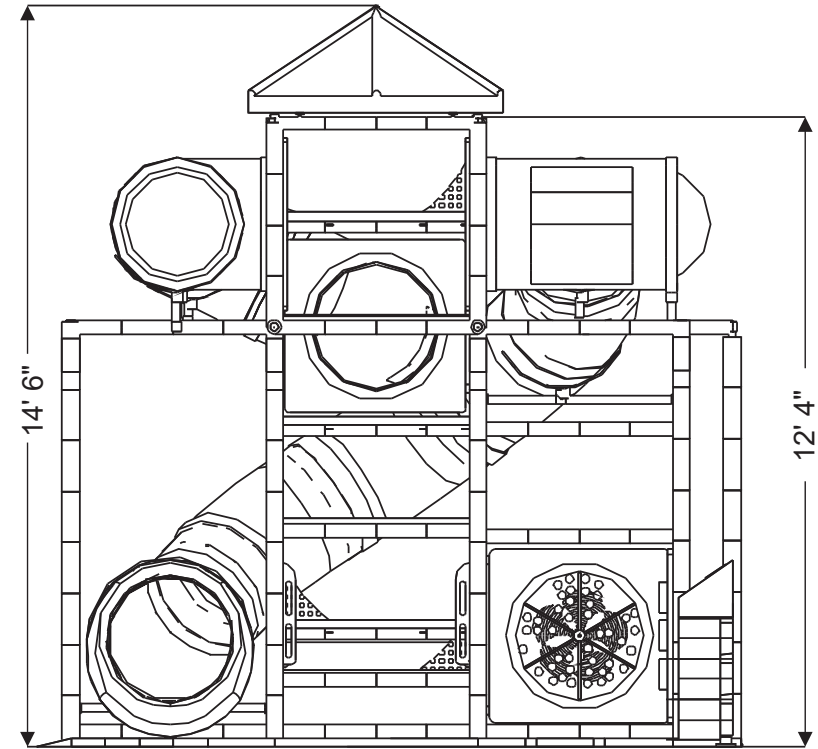

Structure: IP23121

Age Group: 2-12

ADA: Yes/Transfer

Dimensions: 16'x15'14'

Capacity: 16

Structure: IP23121

Age Group: 2-12

ADA: Yes/Transfer

Dimensions: 16'x15'14'

Capacity: 16

Structure: IP23121

Age Group: 2-12

ADA: Yes/Transfer

Dimensions: 16'x15'14'

Capacity: 16

Structure: IP23121

Age Group: 2-12

ADA: Yes/Transfer

Dimensions: 16'x15'14'

Capacity: 16

Structure: IP23121

Age Group: 2-12

ADA: Yes/Transfer

Dimensions: 16'x15'14'