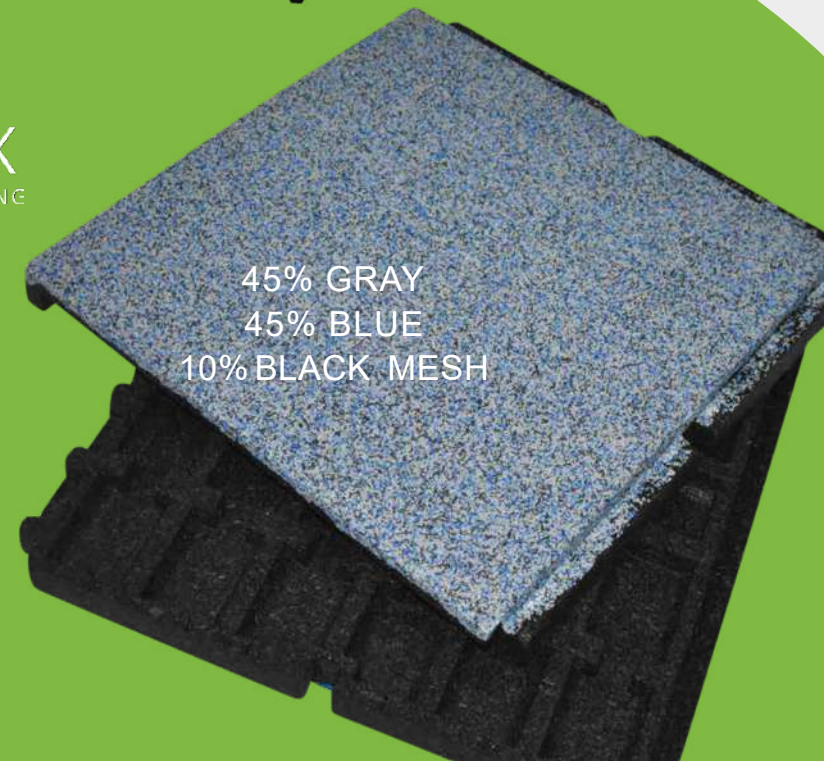

STANDARD COLORS

BEIGE

BLUE

GREEN

RED

PREMIUM COLORS*

BRIGHT BLUE

DARK BLUE

DARK GREEN

PINK

LILAC

BRIGHT RED

BRIGHT GREEN

BRIGHT YELLOW

YELLOW

BRIGHT ORANGE

BEIGE BROWN

BROWN

WHITE

EGGSHELL

GRAY

MIDDLE GRAY

DARK GREY

GEZOFLEX
EPDM FOR SYNTHETIC FLOORING

90/10
BLUE

50/50
BLUE

45% GRAY
45% BLUE
10% BLACK MESH

**Premium colors subject to upcharges*