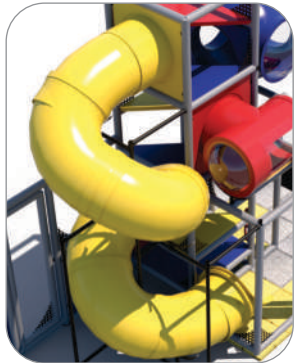

Capacity: 13

Activities and Events:

Ball Turn Activity Panel
Toddler Activity

Gyro Activity Panel
Toddler Activity

Sphere Junction
with Bubble Windows

T-Tube Junction with
Bubble Windows

Sneaker Keeper

12' Enclosed Spiral
Tube Slide