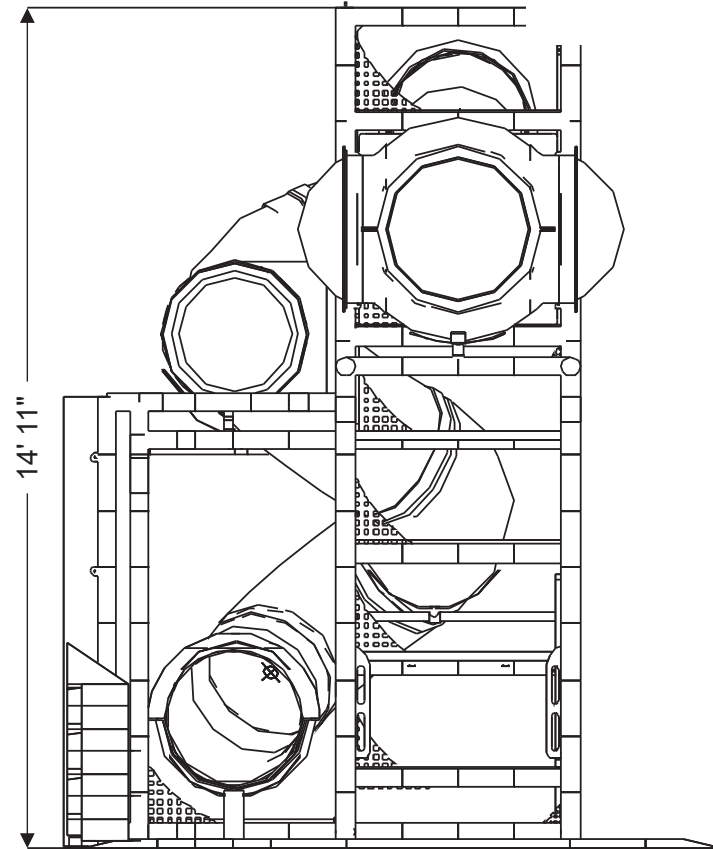

Structure: IP23126

Age Group: 2-12

ADA: Yes/Transfer

Dimensions: 20 'x15'x12'

Capacity: 13

Structure: IP23126

Age Group: 2-12

ADA: Yes/Transfer

Dimensions: 20 'x15'x12'

Capacity: 13

Structure: IP23126

Age Group: 2-12

ADA: Yes/Transfer

Dimensions: 20 'x15'x12'

Capacity: 13

Structure: IP23126

Age Group: 2-12

ADA: Yes/Transfer

Dimensions: 20 'x15'x12'

Capacity: 13

Structure: IP23126

Age Group: 2-12

ADA: Yes/Transfer

Dimensions: 20'x15'x12'

7 Level Deck Climb

Structure: IP23126

Age Group: 2-12

ADA: Yes/Transfer

Dimensions: 20 'x15'x12'

Capacity: 13

Roto Plastic:

LIGHT GREY (LGY)