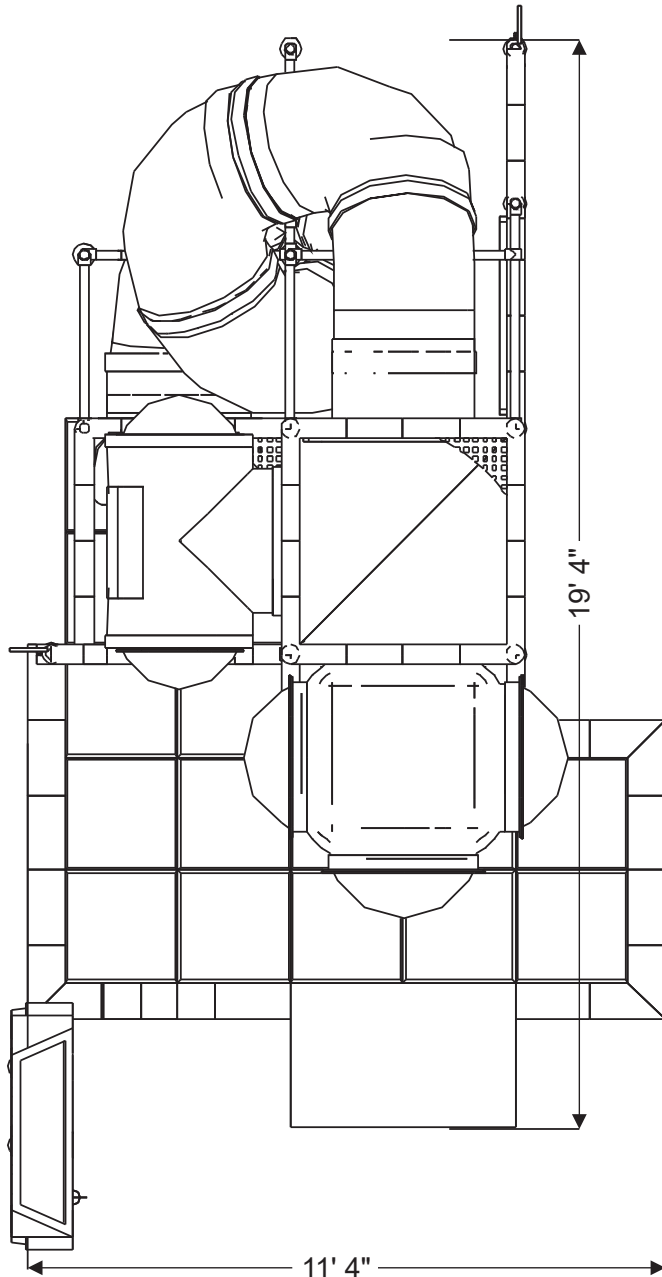

Structure: IP23126

Age Group: 2-12

ADA: Yes/Transfer

Dimensions: 20 'x15'x12'

Capacity: 13

Structure: IP23126

Age Group: 2-12

ADA: Yes/Transfer

Dimensions: 20 'x15'x12'

Capacity: 13

Structure: IP23126

Age Group: 2-12

ADA: Yes/Transfer

Dimensions: 20 'x15'x12'

Capacity: 13

Structure: IP23126

Age Group: 2-12

ADA: Yes/Transfer

Dimensions: 20 'x15'x12'

Capacity: 13

Structure: IP23126

Age Group: 2-12

ADA: Yes/Transfer

Dimensions: 20'x15'x12'

7 Level Deck Climb

Structure: IP23126

Age Group: 2-12

ADA: Yes/Transfer

Dimensions: 20 'x15'x12'

Capacity: 13

Roto Plastic:

LIGHT GREY (LGY)