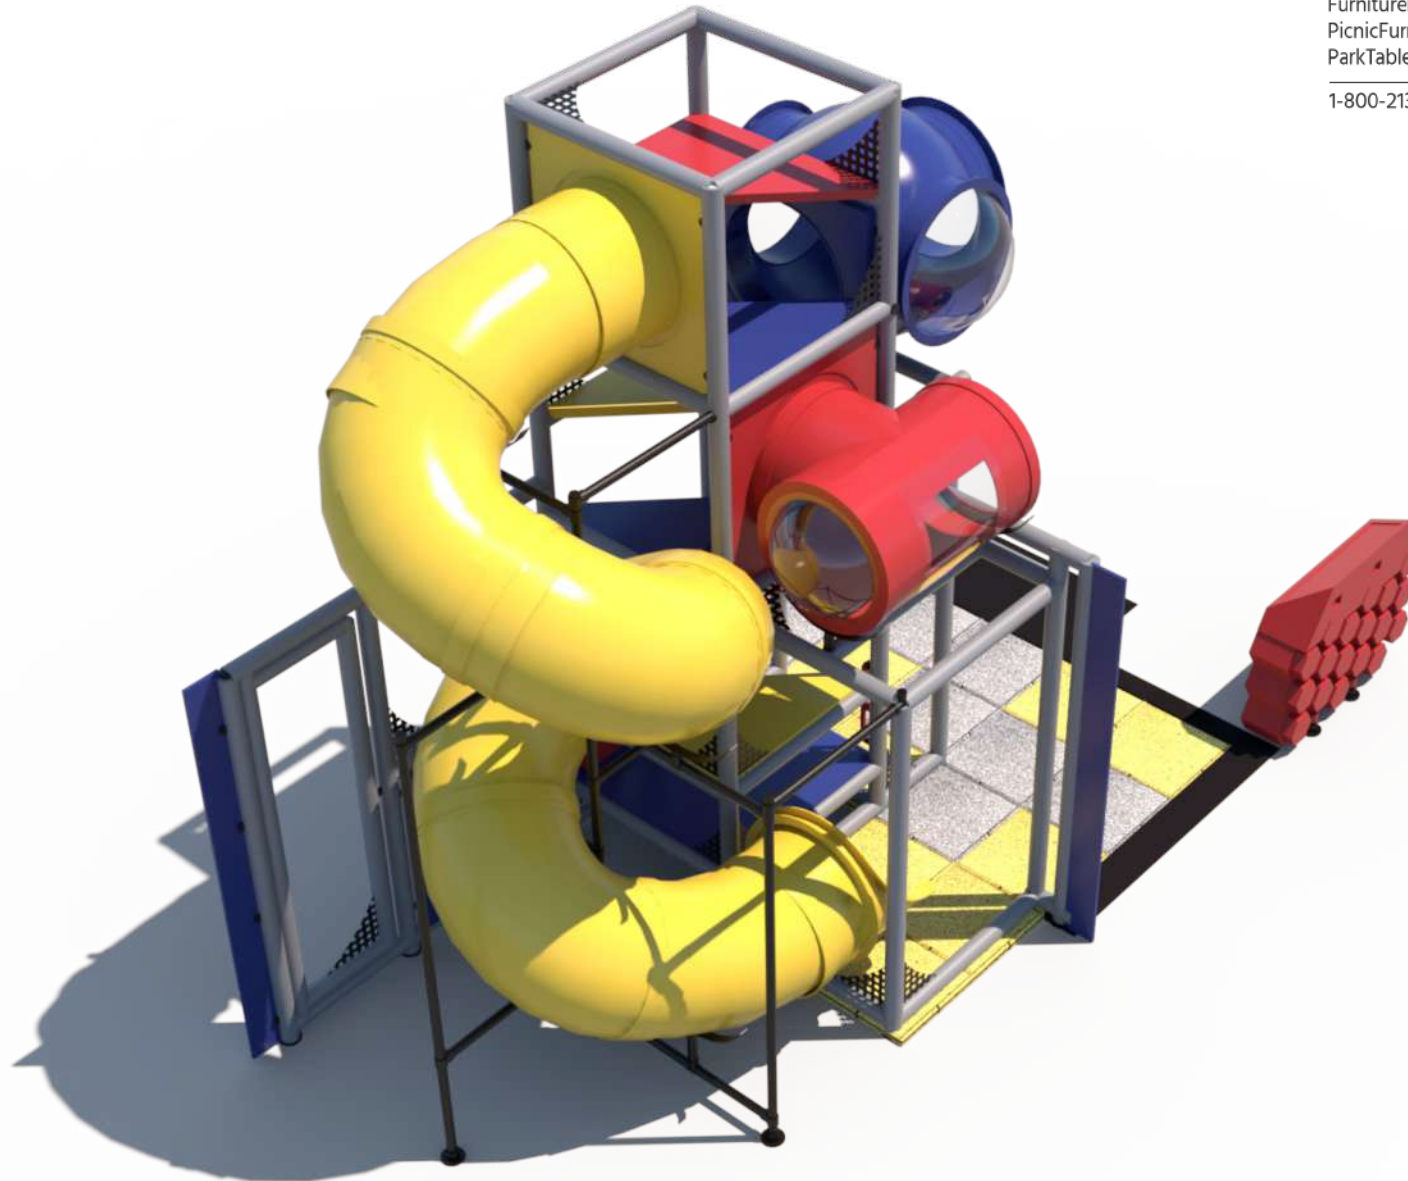

Structure: IP23126

Age Group: 2-12

ADA: Yes/Transfer

Dimensions: 20 'x15'x12'

Capacity: 13

Structure: IP23126

Age Group: 2-12

ADA: Yes/Transfer

Dimensions: 20 'x15'x12'

Capacity: 13

Structure: IP23126

Age Group: 2-12

ADA: Yes/Transfer

Dimensions: 20 'x15'x12'

Capacity: 13

Structure: IP23126

Age Group: 2-12

ADA: Yes/Transfer

Dimensions: 20 'x15'x12'

Capacity: 13

Structure: IP23126

Age Group: 2-12

ADA: Yes/Transfer

Dimensions: 20'x15'x12'

7 Level Deck Climb

Structure: IP23126

Age Group: 2-12

ADA: Yes/Transfer

Dimensions: 20 'x15'x12'

Capacity: 13

Roto Plastic:

LIGHT GREY (LGY)