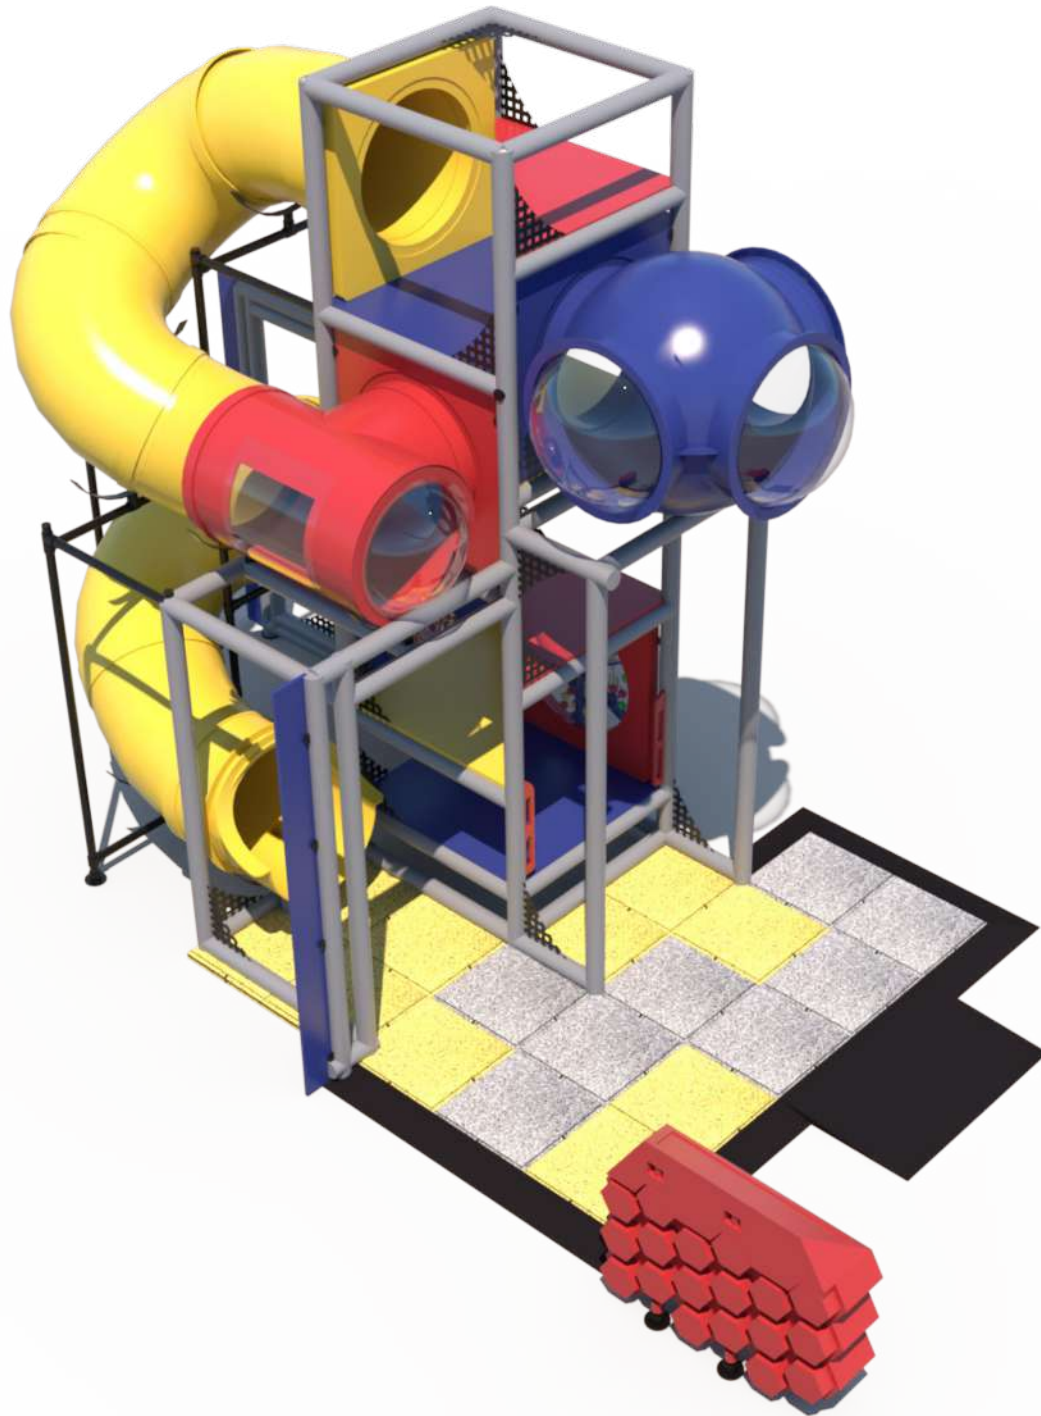

Structure: IP23126

Age Group: 2-12

ADA: Yes/Transfer

Dimensions: 20 'x15'x12'

Capacity: 13

Structure: IP23126

Age Group: 2-12

ADA: Yes/Transfer

Dimensions: 20 'x15'x12'

Capacity: 13

Structure: IP23126

Age Group: 2-12

ADA: Yes/Transfer

Dimensions: 20 'x15'x12'

Capacity: 13

Structure: IP23126

Age Group: 2-12

ADA: Yes/Transfer

Dimensions: 20 'x15'x12'

Capacity: 13

Structure: IP23126

Age Group: 2-12

ADA: Yes/Transfer

Dimensions: 20'x15'x12'

7 Level Deck Climb

Structure: IP23126

Age Group: 2-12

ADA: Yes/Transfer

Dimensions: 20 'x15'x12'

Capacity: 13

Roto Plastic:

LIGHT GREY (LGY)