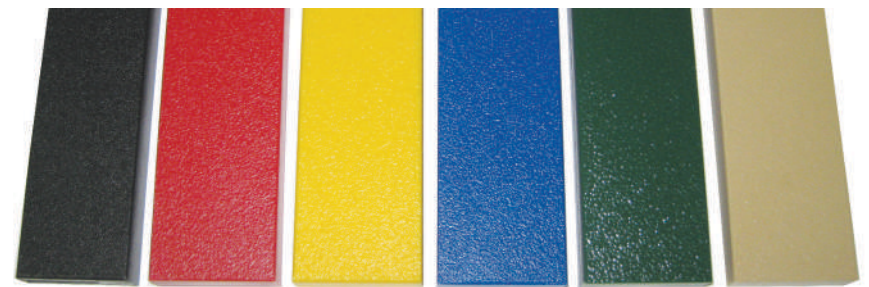

DARK YELLOW (DY)

ORANGE (OR)

WOODS ORANGE (WO)

TAN (TA)

BURGUNDY (BU)

DARK RED (DR)

PURPLE (PU)

GECKO GREEN (GC)

COBALT BLUE (CB)

TEAL (TE)

GREEN (GR)

KENTUCKY GREEN (KG)

ARIZONA TURQUOISE (AT)

CYAN (CY)

BLUE (BL)

Green, Blue, Yellow, Red, Tan, Black, Silver & White

Black

Post Foam:

Black, Gray, Blue, Purple, Green, Tan, Red, & Yellow

HDPE:

Black, Red, Yellow, Blue, Green, & Tan

BUFFING TOP

Pigmented using organic powder color coating methods that will not delaminate over time.
Sealed with specially formulated polymer agent that bonds pigments into the rubber.