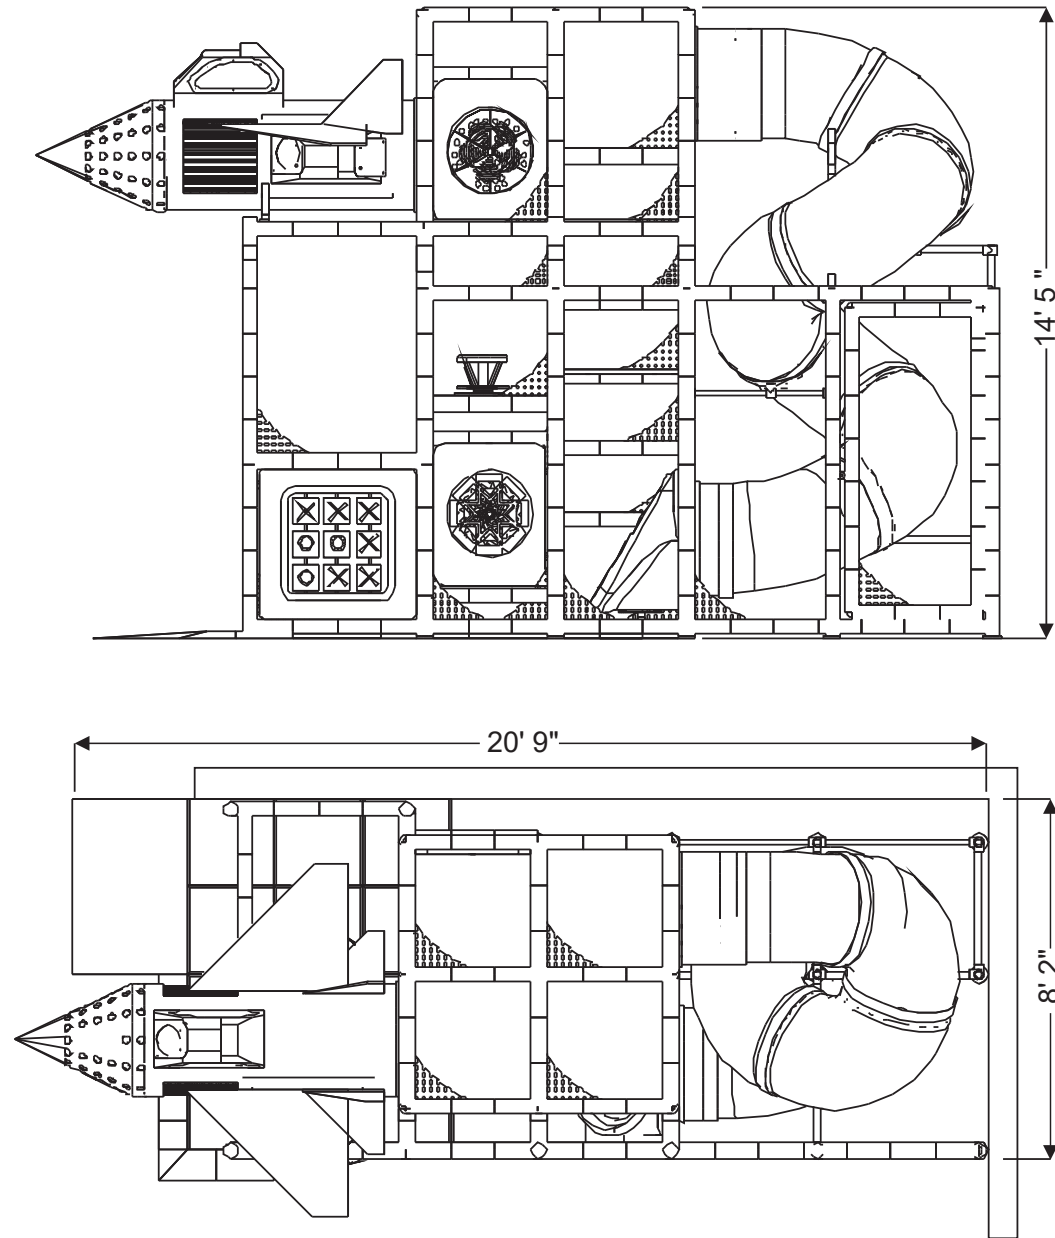

Structure: IP23127

Age Group: 2-12

ADA: Yes/Transfer

Dimensions: 21'x15'x9'

Capacity: 20

Structure: IP23127

Age Group: 2-12

ADA: Yes/Transfer

Dimensions: 21'x15'x9'

Capacity: 20

Structure: IP23127

Age Group: 2-12

ADA: Yes/Transfer

Dimensions: 21'x15'x9'

Capacity: 20

Structure: IP23127

Age Group: 2-12

ADA: Yes/Transfer

Dimensions: 21'x15'x9'

Capacity: 20

Structure: IP23127

Age Group: 2-12

ADA: Yes/Transfer

Dimensions: 21'x15'x9'