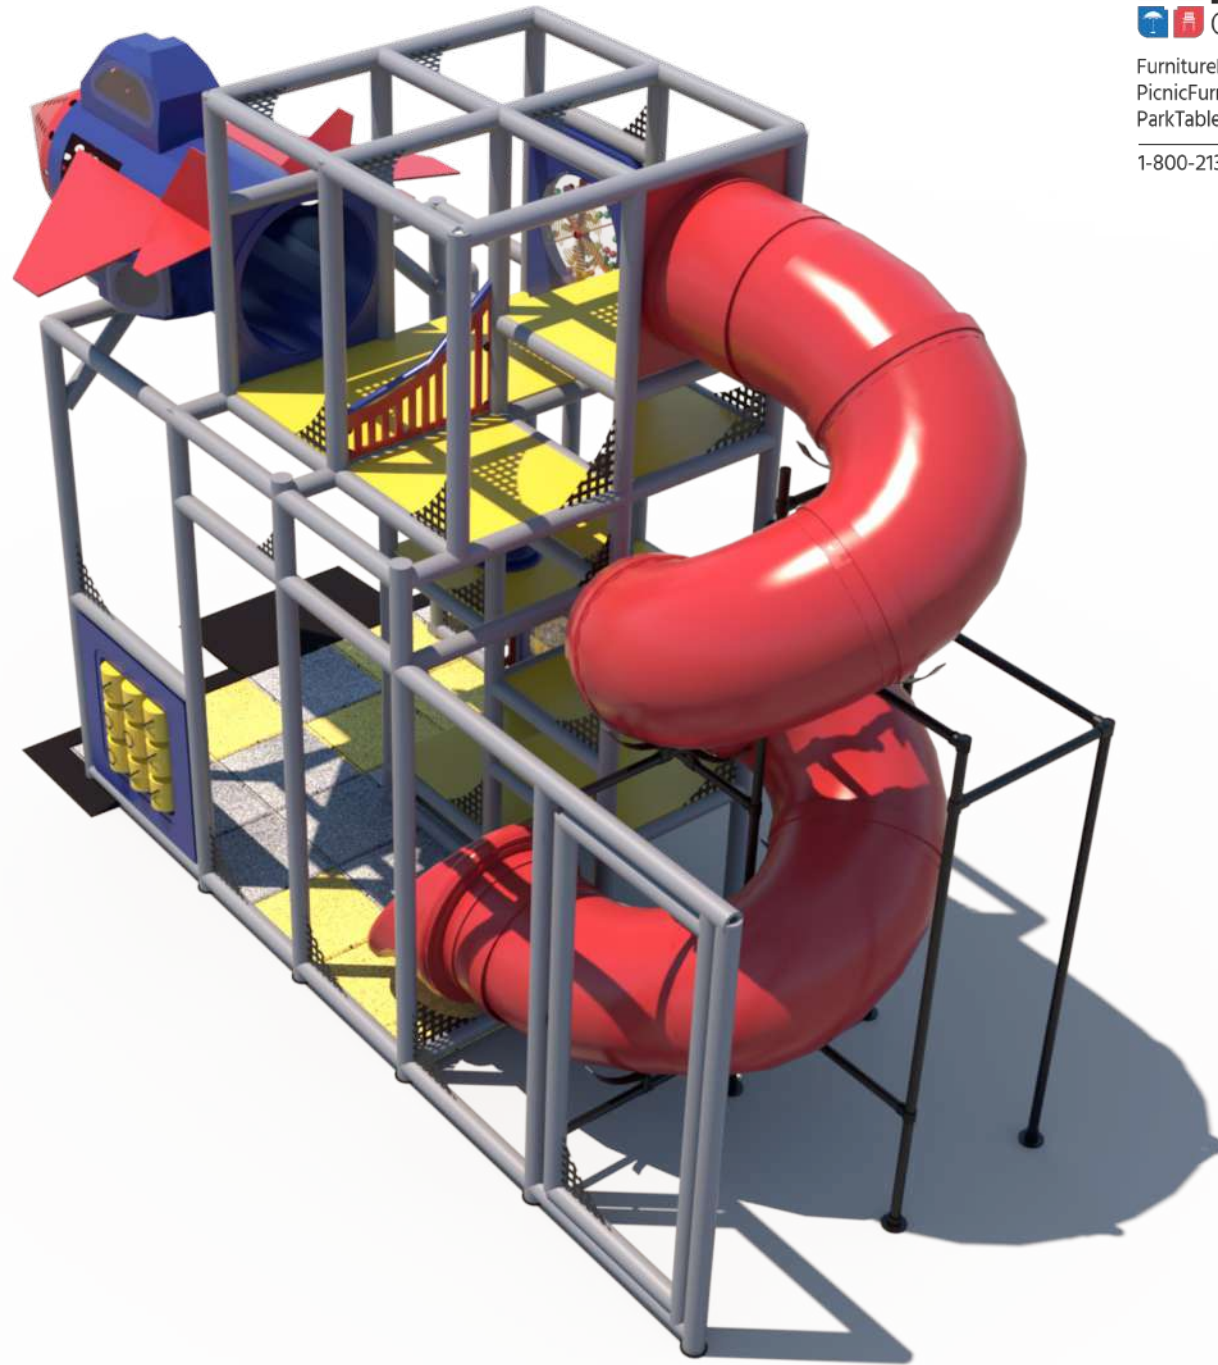

Structure: IP23127

Age Group: 2-12

ADA: Yes/Transfer

Dimensions: 21'x15'x9'

Capacity: 20

Structure: IP23127

Age Group: 2-12

ADA: Yes/Transfer

Dimensions: 21'x15'x9'

Capacity: 20

Structure: IP23127

Age Group: 2-12

ADA: Yes/Transfer

Dimensions: 21'x15'x9'

Capacity: 20

Structure: IP23127

Age Group: 2-12

ADA: Yes/Transfer

Dimensions: 21'x15'x9'

Capacity: 20

Structure: IP23127

Age Group: 2-12

ADA: Yes/Transfer

Dimensions: 21'x15'x9'

Wave Run

Sneaker Keeper

11' Enclosed Spiral
Tube Slide

8 Level Deck Climb

Structure: IP23127

Age Group: 2-12

ADA: Yes/Transfer

Dimensions: 21'x15'x9'