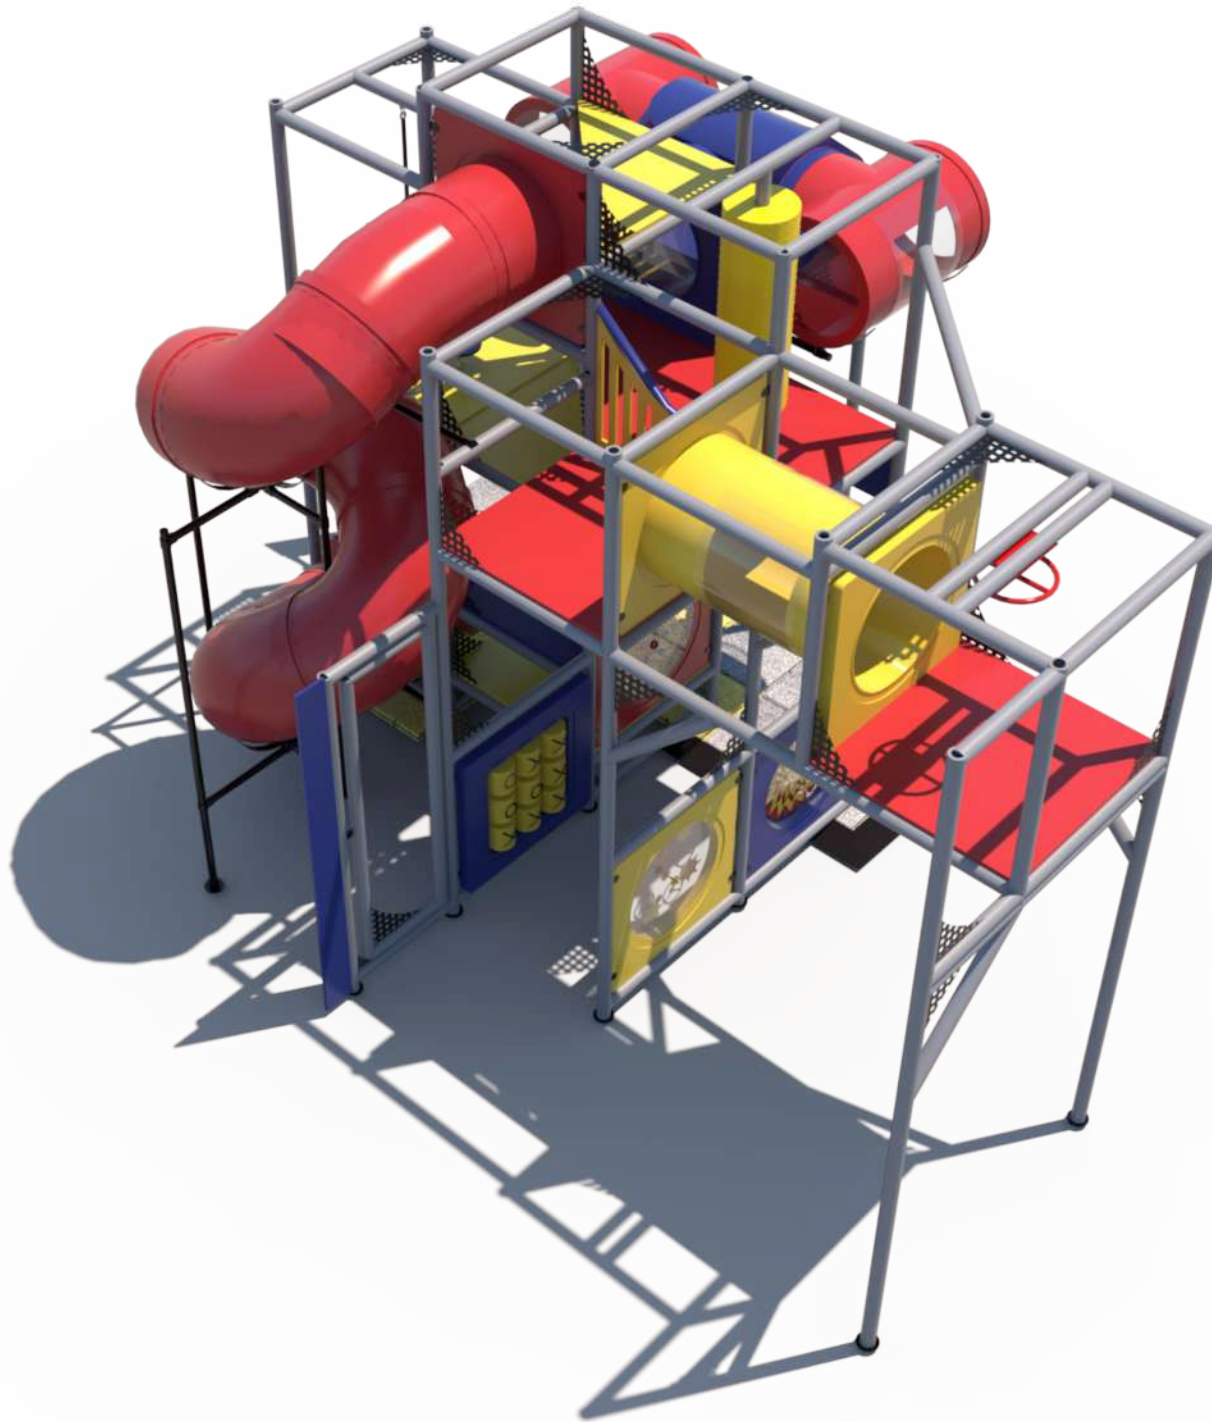

**Structure: IP23132**

**Age Group: 2-12**

**ADA: Yes/Transfer**

**Dimensions: 22'x19'x15'**

**Capacity: 30**

[View Product Details](#)

**Structure: IP23132**

**Age Group: 2-12**

**ADA: Yes/Transfer**

**Dimensions: 22'x19'x15'**

**Capacity: 30**

**Structure: IP23132**

**Age Group: 2-12**

**ADA: Yes/Transfer**

**Dimensions: 22'x19'x15'**

**Capacity: 30**

**Structure: IP23132**

**Age Group: 2-12**

**ADA: Yes/Transfer**

**Dimensions: 22'x19'x15'**

**Capacity: 30**

**Structure: IP23132**

Age Group: 2-12

ADA: Yes/Transfer

Dimensions: 22'x19'x15'

Capacity: 30