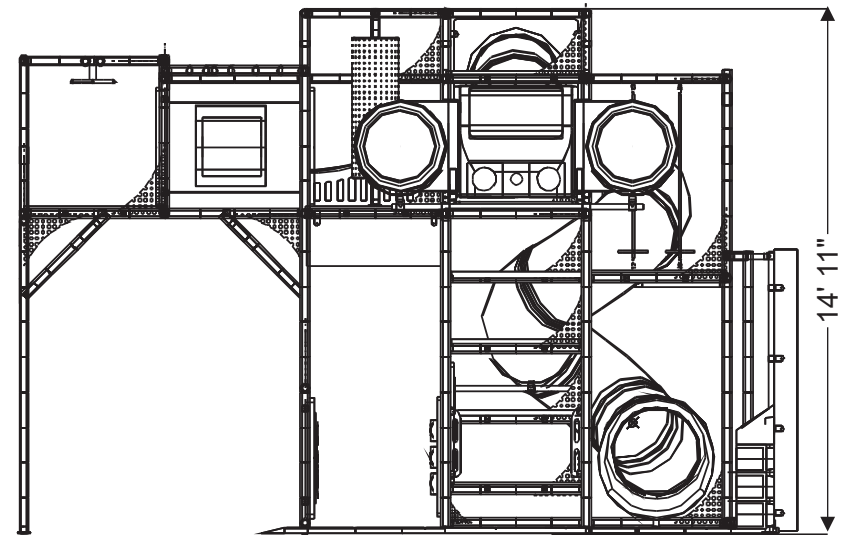

**Structure: IP23132**

**Age Group: 2-12**

**ADA: Yes/Transfer**

**Dimensions: 22'x19'x15'**

**Capacity: 30**

[View Product Details](#)

**Structure: IP23132**

**Age Group: 2-12**

**ADA: Yes/Transfer**

**Dimensions: 22'x19'x15'**

**Capacity: 30**

**Structure: IP23132**

**Age Group: 2-12**

**ADA: Yes/Transfer**

**Dimensions: 22'x19'x15'**

**Capacity: 30**

**Structure: IP23132**

**Age Group: 2-12**

**ADA: Yes/Transfer**

**Dimensions: 22'x19'x15'**

**Capacity: 30**

**Structure: IP23132**

Age Group: 2-12

ADA: Yes/Transfer

Dimensions: 22'x19'x15'

Capacity: 30