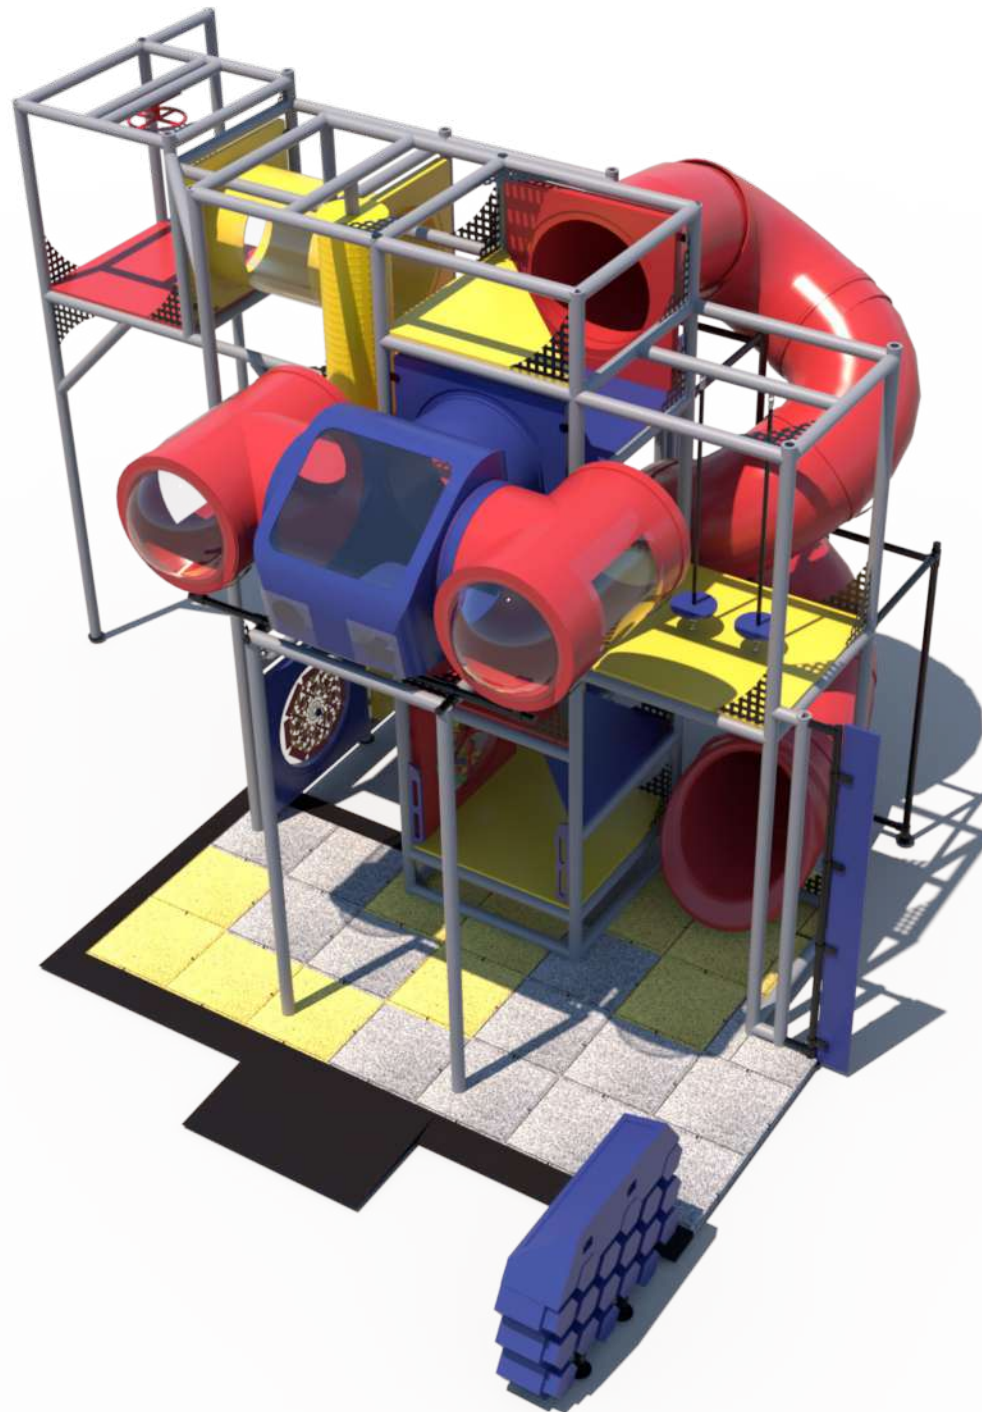

**Structure: IP23132**

**Age Group: 2-12**

**ADA: Yes/Transfer**

**Dimensions: 22'x19'x15'**

**Capacity: 30**

[View Product Details](#)

**Structure: IP23132**

**Age Group: 2-12**

**ADA: Yes/Transfer**

**Dimensions: 22'x19'x15'**

**Capacity: 30**

**Structure: IP23132**

**Age Group: 2-12**

**ADA: Yes/Transfer**

**Dimensions: 22'x19'x15'**

**Capacity: 30**

**Structure: IP23132**

**Age Group: 2-12**

**ADA: Yes/Transfer**

**Dimensions: 22'x19'x15'**

**Capacity: 30**

**Structure: IP23132**

Age Group: 2-12

ADA: Yes/Transfer

Dimensions: 22'x19'x15'

Capacity: 30