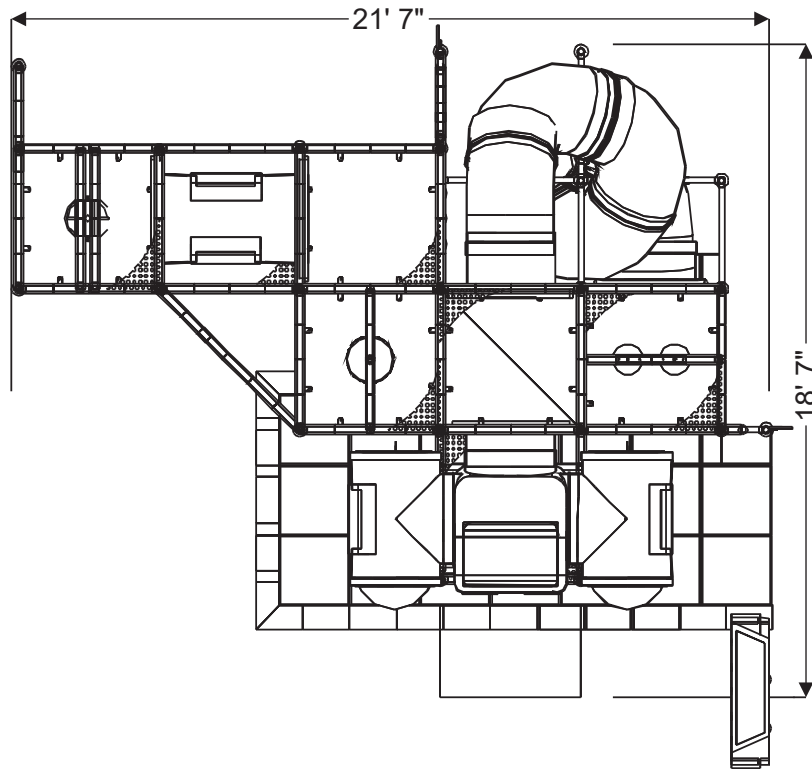

**Structure: IP23132**

**Age Group: 2-12**

**ADA: Yes/Transfer**

**Dimensions: 22'x19'x15'**

**Capacity: 30**

[View Product Details](#)

**Structure: IP23132**

**Age Group: 2-12**

**ADA: Yes/Transfer**

**Dimensions: 22'x19'x15'**

**Capacity: 30**

**Structure: IP23132**

**Age Group: 2-12**

**ADA: Yes/Transfer**

**Dimensions: 22'x19'x15'**

**Capacity: 30**

**Structure: IP23132**

**Age Group: 2-12**

**ADA: Yes/Transfer**

**Dimensions: 22'x19'x15'**

**Capacity: 30**

**Structure: IP23132**

Age Group: 2-12

ADA: Yes/Transfer

Dimensions: 22'x19'x15'

Capacity: 30