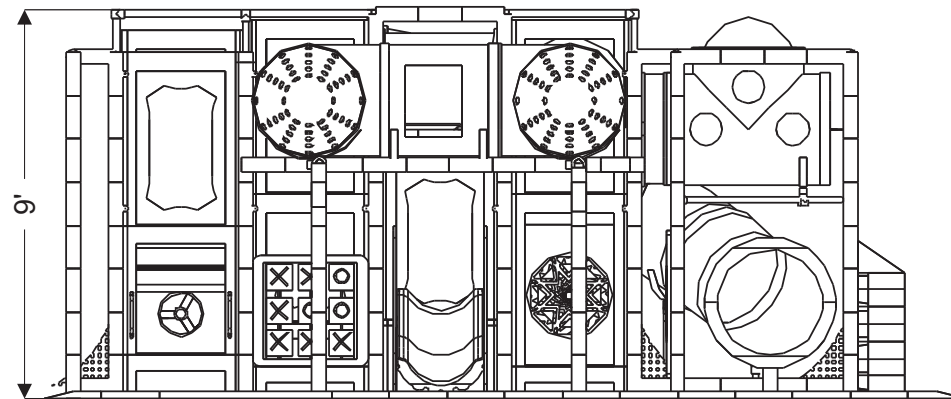

Structure: IP23133

Age Group: 2-12

ADA: Yes/Transfer

Dimensions: 21'x20'x9'

Capacity: 23

Structure: IP23133

Age Group: 2-12

ADA: Yes/Transfer

Dimensions: 21'x20'x9'

Capacity: 23

Structure: IP23133

Age Group: 2-12

ADA: Yes/Transfer

Dimensions: 21'x20'x9'

Capacity: 23

Structure: IP23133

Age Group: 2-12

ADA: Yes/Transfer

Dimensions: 21'x20'x9'

Capacity: 23

Plan View:

Structure: IP23133

Age Group: 2-12

ADA: Yes/Transfer