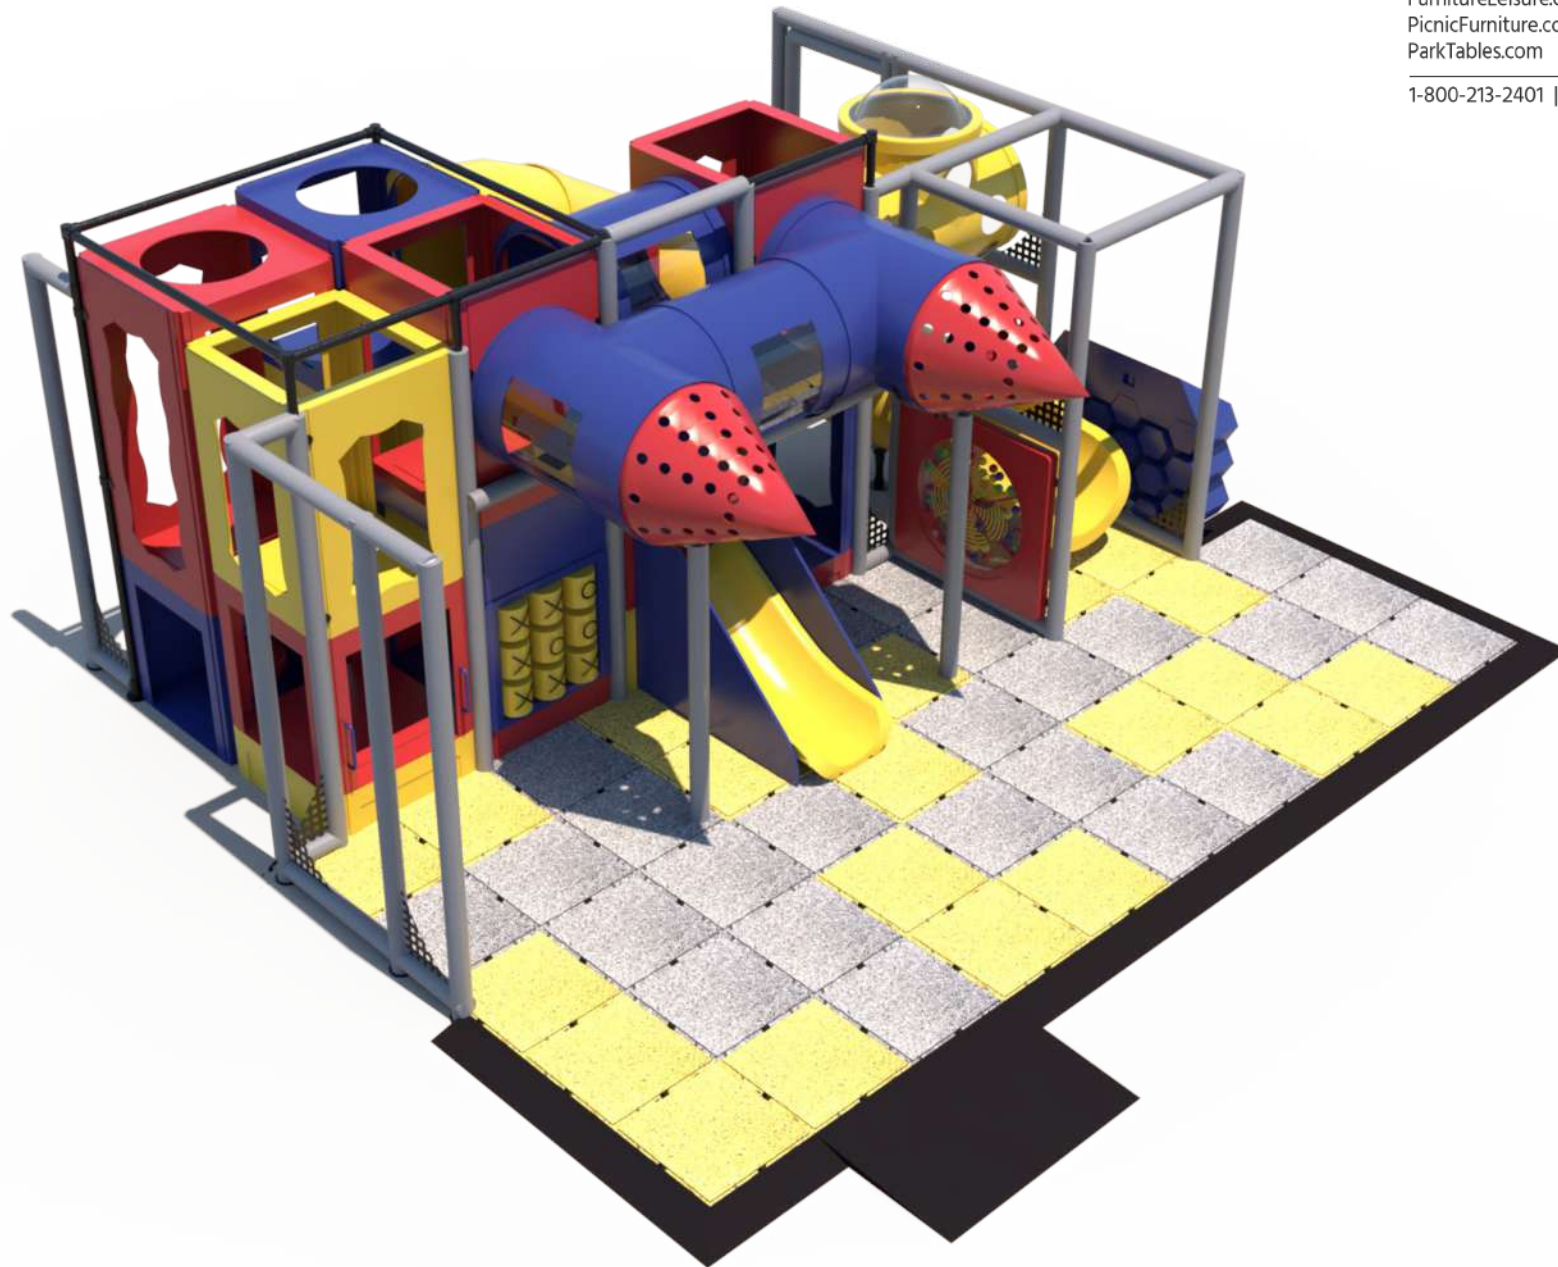

Structure: IP23133

Age Group: 2-12

ADA: Yes/Transfer

Dimensions: 21'x20'x9'

Capacity: 23

Structure: IP23133

Age Group: 2-12

ADA: Yes/Transfer

Dimensions: 21'x20'x9'

Capacity: 23

Structure: IP23133

Age Group: 2-12

ADA: Yes/Transfer

Dimensions: 21'x20'x9'

Capacity: 23

Structure: IP23133

Age Group: 2-12

ADA: Yes/Transfer

Dimensions: 21'x20'x9'

Capacity: 23

Plan View:

Structure: IP23133

Age Group: 2-12

ADA: Yes/Transfer

Dimensions: 21'x20'x9'

Capacity: 23

Activities and Events:

Gyro Activity Panel
Toddler Activity

Ball Turn Activity Panel
Toddler Activity

Tic-Tac-Toe
Activity Panel
Toddler Activity

Space Crawl Through
with Lookout Windows