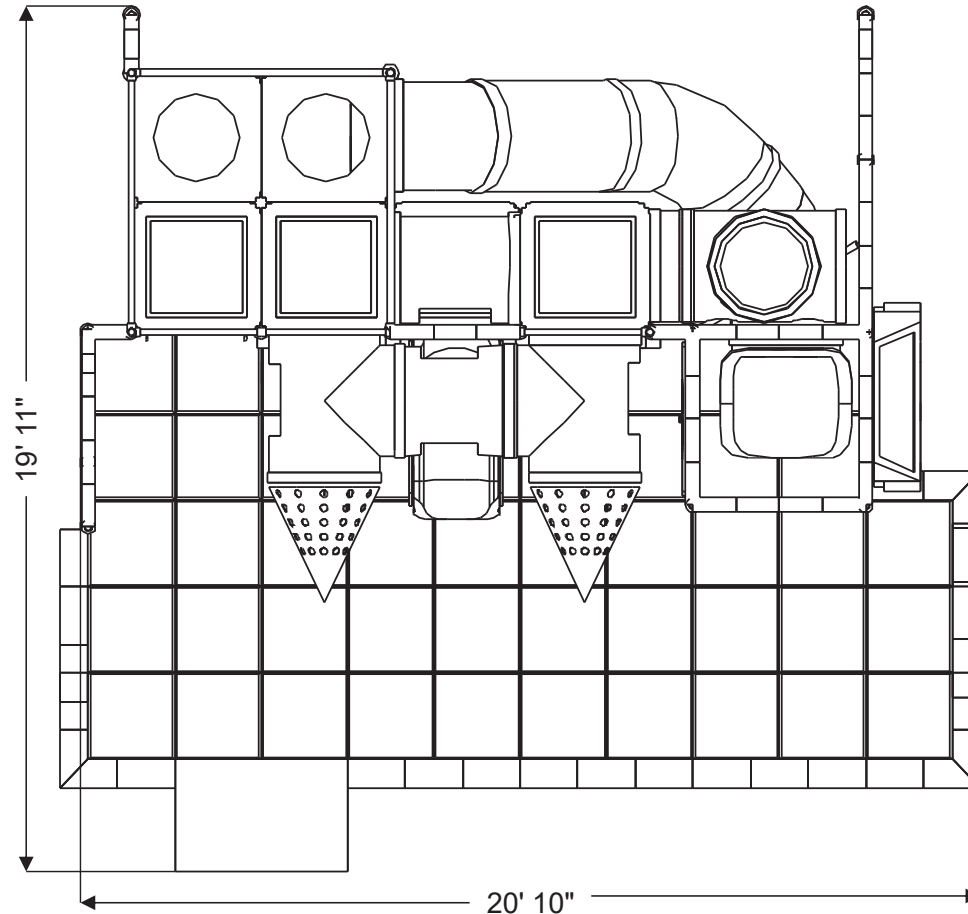

Structure: IP23133

Age Group: 2-12

ADA: Yes/Transfer

Dimensions: 21'x20'x9'

Capacity: 23

Structure: IP23133

Age Group: 2-12

ADA: Yes/Transfer

Dimensions: 21'x20'x9'

Capacity: 23

Structure: IP23133

Age Group: 2-12

ADA: Yes/Transfer

Dimensions: 21'x20'x9'

Capacity: 23

Structure: IP23133

Age Group: 2-12

ADA: Yes/Transfer

Dimensions: 21'x20'x9'

Capacity: 23

Plan View:

Structure: IP23133

Age Group: 2-12

ADA: Yes/Transfer