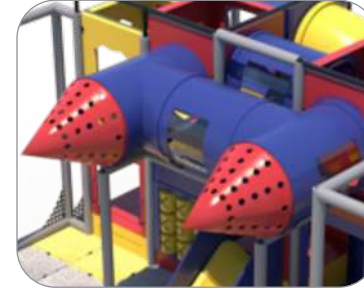

Dimensions: 21'x20'x9'

Capacity: 23

Activities and Events:

Gyro Activity Panel
Toddler Activity

Ball Turn Activity Panel
Toddler Activity

Tic-Tac-Toe
Activity Panel
Toddler Activity

Space Crawl Through
with Lookout Windows