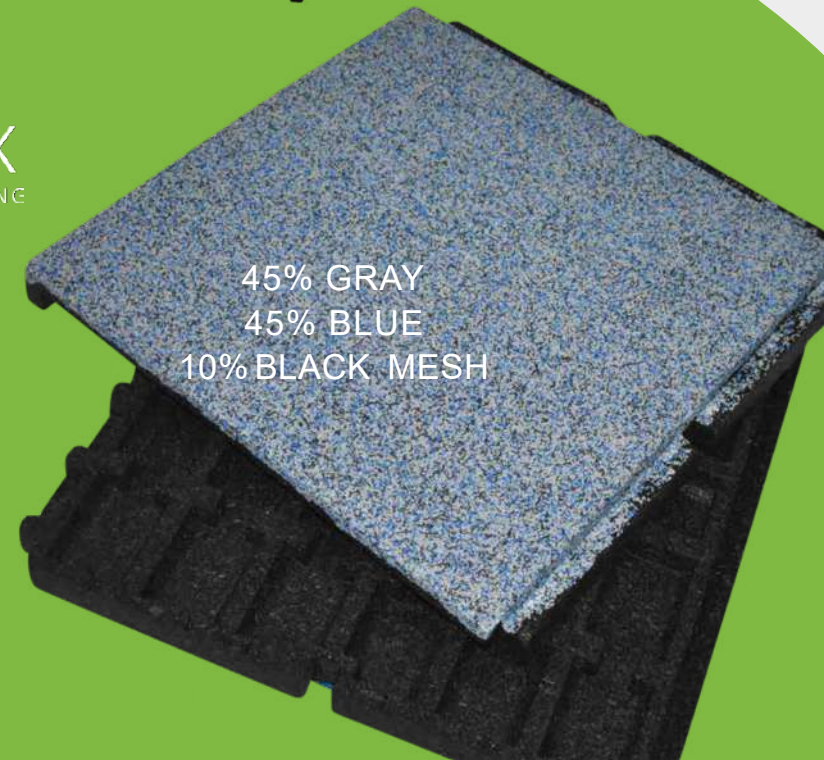

STANDARD COLORS

BEIGE

BLUE

GREEN

RED

PREMIUM COLORS*

BRIGHT BLUE

DARK BLUE

DARK GREEN

PINK

LILAC

BRIGHT RED

BRIGHT GREEN

BRIGHT YELLOW

YELLOW

BRIGHT ORANGE

BEIGE BROWN

BROWN

WHITE

EGGSHELL

GRAY

MIDDLE GRAY

DARK GREY

GEZOFLEX
EPDM FOR SYNTHETIC FLOORING

90/10
BLUE

50/50
BLUE

45% GRAY
45% BLUE
10% BLACK MESH

**Premium colors subject to upcharges*