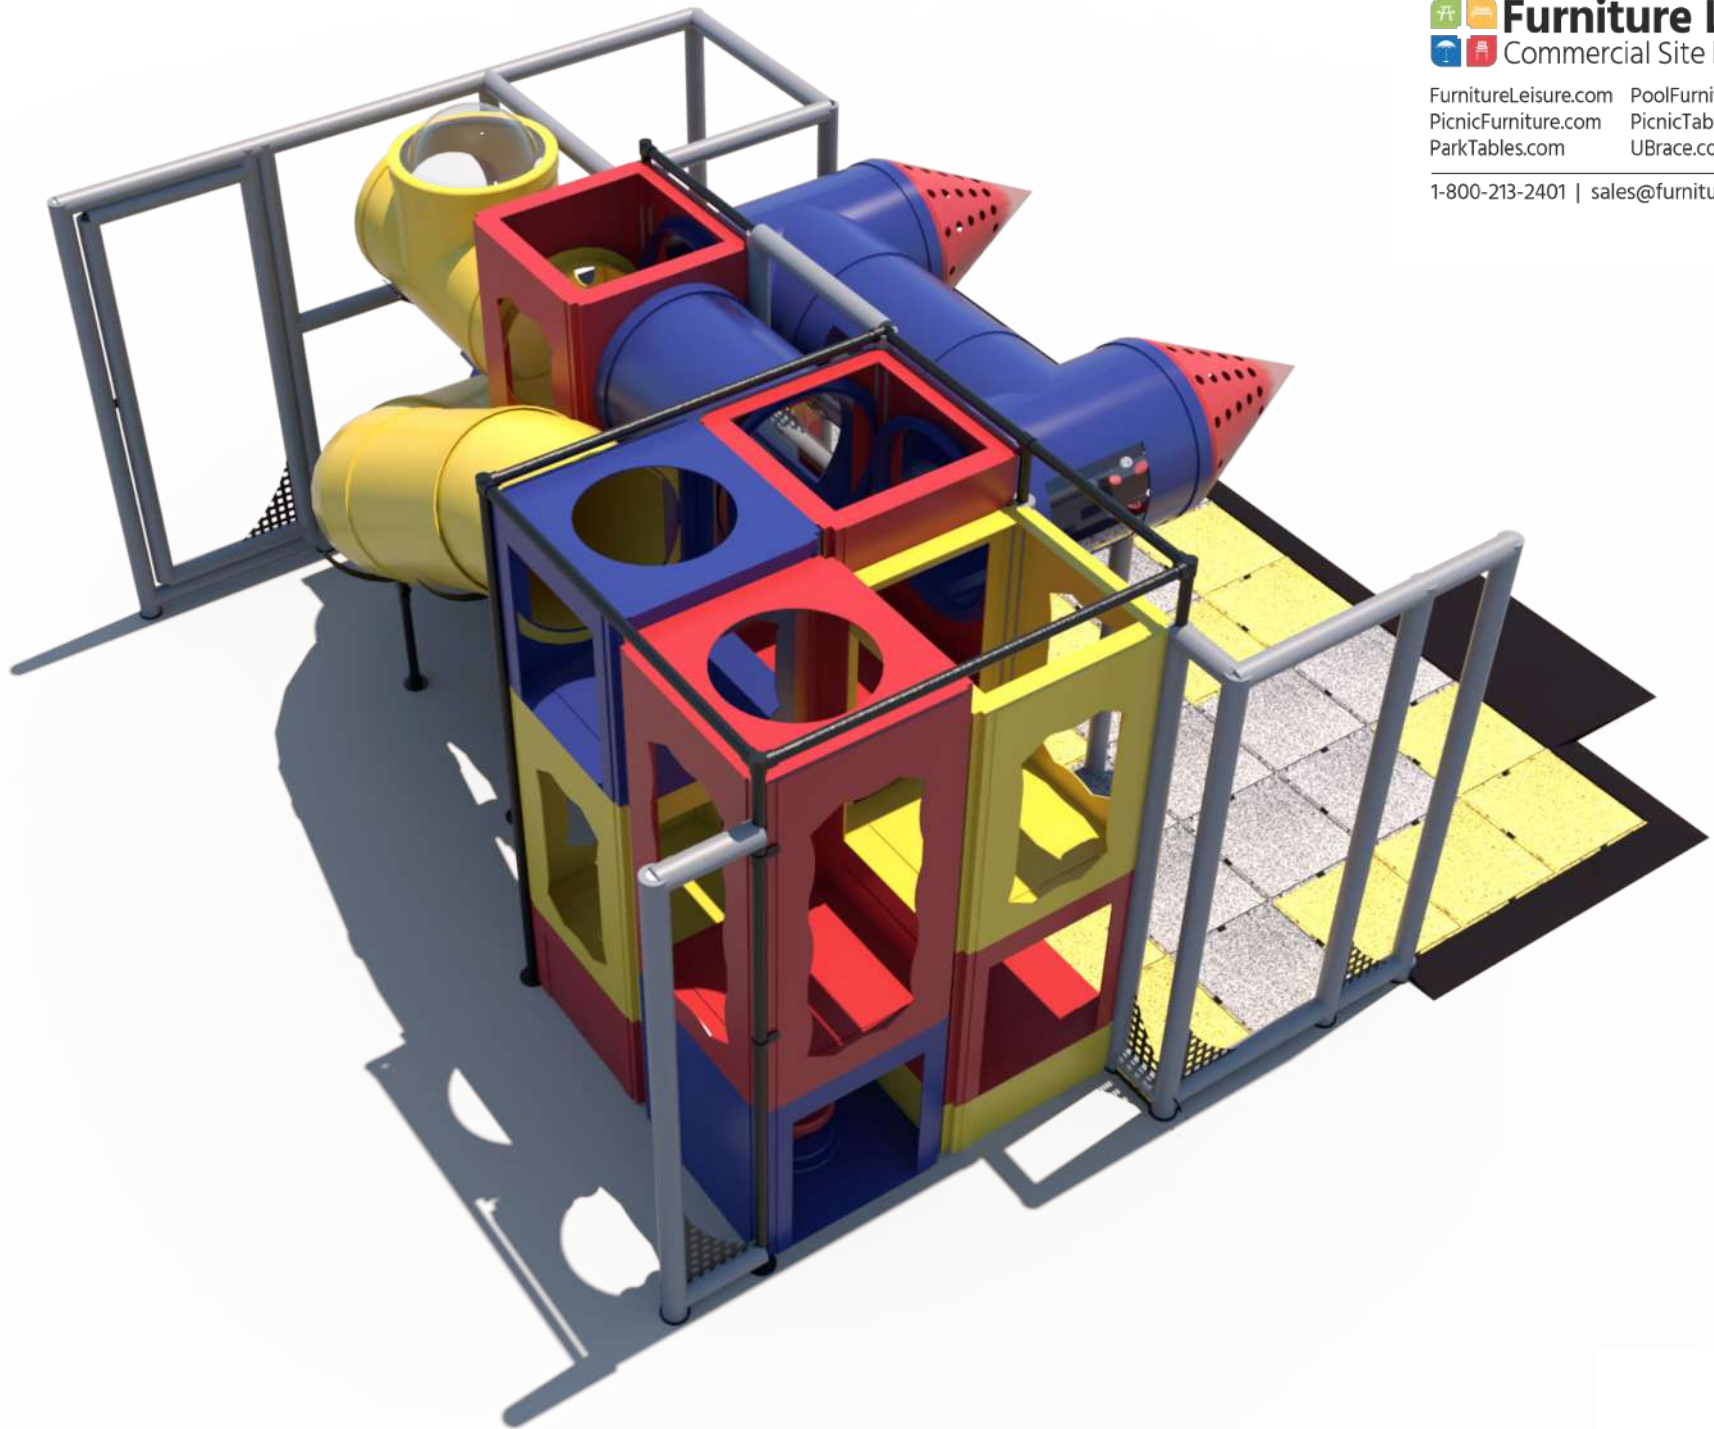

Structure: IP23133

Age Group: 2-12

ADA: Yes/Transfer

Dimensions: 21'x20'x9'

Capacity: 23

Structure: IP23133

Age Group: 2-12

ADA: Yes/Transfer

Dimensions: 21'x20'x9'

Capacity: 23

Structure: IP23133

Age Group: 2-12

ADA: Yes/Transfer

Dimensions: 21'x20'x9'

Capacity: 23

Structure: IP23133

Age Group: 2-12

ADA: Yes/Transfer

Dimensions: 21'x20'x9'

Capacity: 23

Plan View:

Structure: IP23133

Age Group: 2-12

ADA: Yes/Transfer

ADA: Yes/Transfer

Dimensions: 21'x20'x9'

Capacity: 23

Roto Plastic:

LIGHT GREY (LGY)

DARK YELLOW (DY)

ORANGE (OR)

WOODS ORANGE (WO)