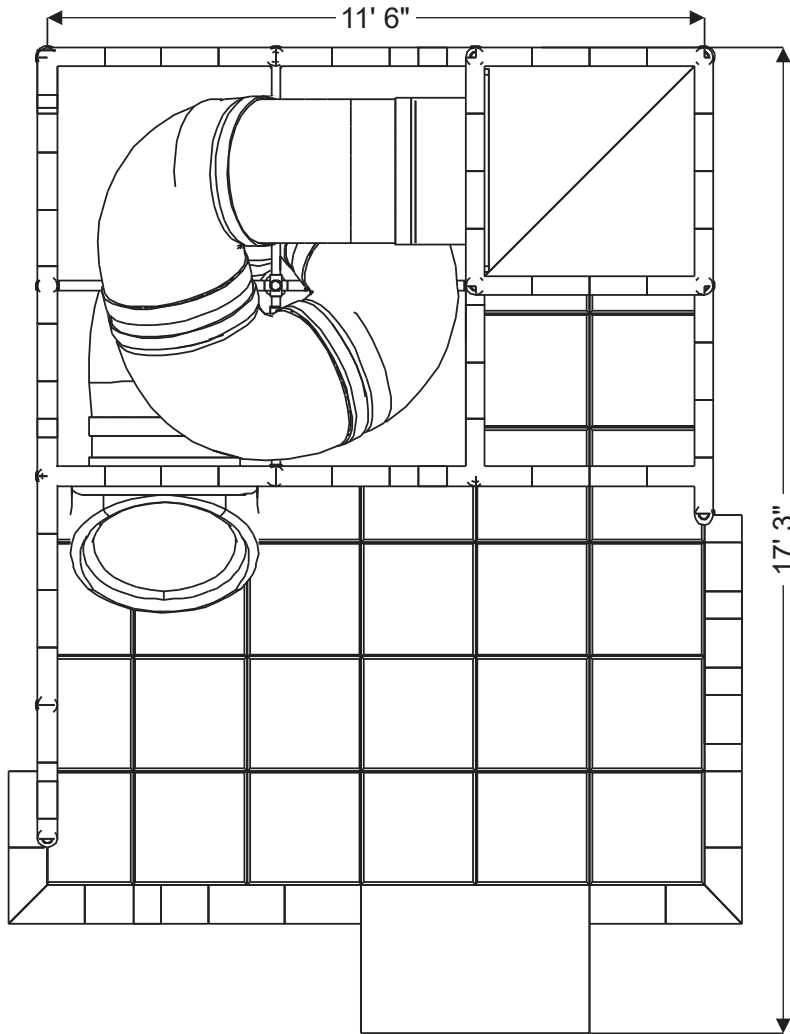

Structure: IP23134

Age Group: 2-12

ADA: Yes/Transfer

Dimensions: 18'x15'x12'

Capacity: 8

Structure: IP23134

Age Group: 2-12

ADA: Yes/Transfer

Dimensions: 18'x15'x12'

Capacity: 8

Structure: IP23134

Age Group: 2-12

ADA: Yes/Transfer

Dimensions: 18'x15'x12'

Capacity: 8

Plan View:

Structure: IP23134

Age Group: 2-12

ADA: Yes/Transfer

Dimensions: 18'x15'x12'

Capacity: 8

Activities and Events:

Sneaker Keeper

10' 10" Enclosed
Spiral Tube Slide

7 Level Deck Climb

Structure: IP23134

Age Group: 2-12

ADA: Yes/Transfer

Dimensions: 18'x15'x12'

Capacity: 8

Roto Plastic:

LIGHT GREY (LGY)