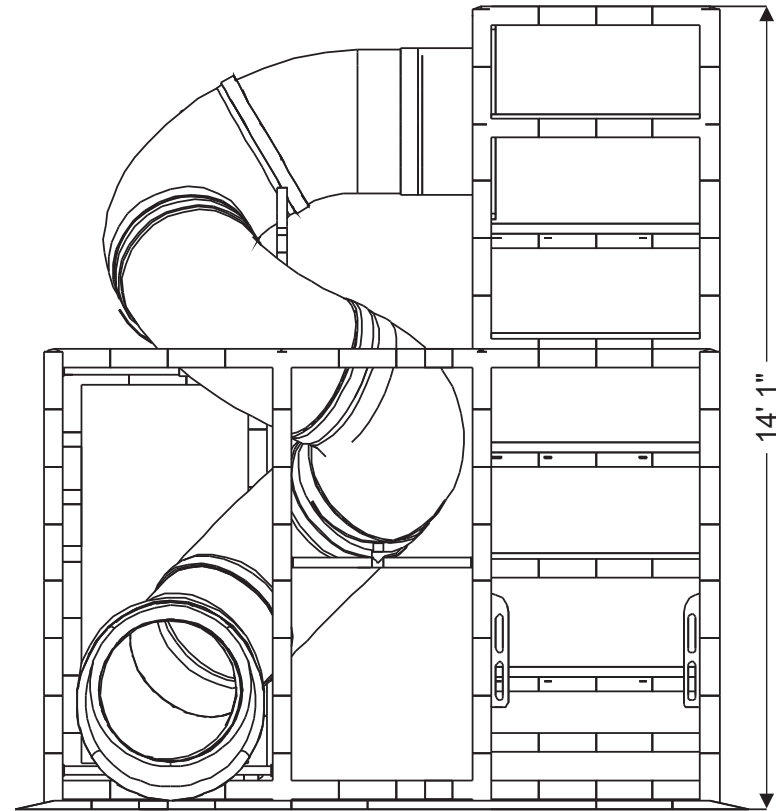

Structure: IP23134

Age Group: 2-12

ADA: Yes/Transfer

Dimensions: 18'x15'x12'

Capacity: 8

Structure: IP23134

Age Group: 2-12

ADA: Yes/Transfer

Dimensions: 18'x15'x12'

Capacity: 8

Structure: IP23134

Age Group: 2-12

ADA: Yes/Transfer

Dimensions: 18'x15'x12'

Capacity: 8

Plan View:

Structure: IP23134

Age Group: 2-12

ADA: Yes/Transfer

Dimensions: 18'x15'x12'

Capacity: 8

Activities and Events:

Sneaker Keeper

10' 10" Enclosed
Spiral Tube Slide

7 Level Deck Climb

Structure: IP23134

Age Group: 2-12

ADA: Yes/Transfer

Dimensions: 18'x15'x12'

Capacity: 8

Roto Plastic:

LIGHT GREY (LGY)