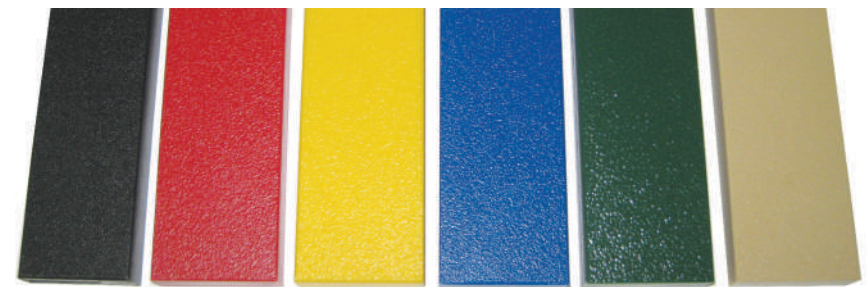

DARK YELLOW (DY)

ORANGE (OR)

WOODS ORANGE (WO)

TAN (TA)

BURGUNDY (BU)

DARK RED (DR)

PURPLE (PU)

GECKO GREEN (GC)

COBALT BLUE (CB)

TEAL (TE)

GREEN (GR)

KENTUCKY GREEN (KG)

ARIZONA TURQUOISE (AT)

CYAN (CY)

BLUE (BL)

Green, Blue, Yellow, Red, Tan, Black, Silver & White

Black

Post Foam:

Black, Gray, Blue, Purple, Green, Tan, Red, & Yellow

HDPE:

Black, Red, Yellow, Blue, Green, & Tan

BUFFING TOP

Pigmented using organic powder color coating methods that will not delaminate over time.
Sealed with specially formulated polymer agent that bonds pigments into the rubber.