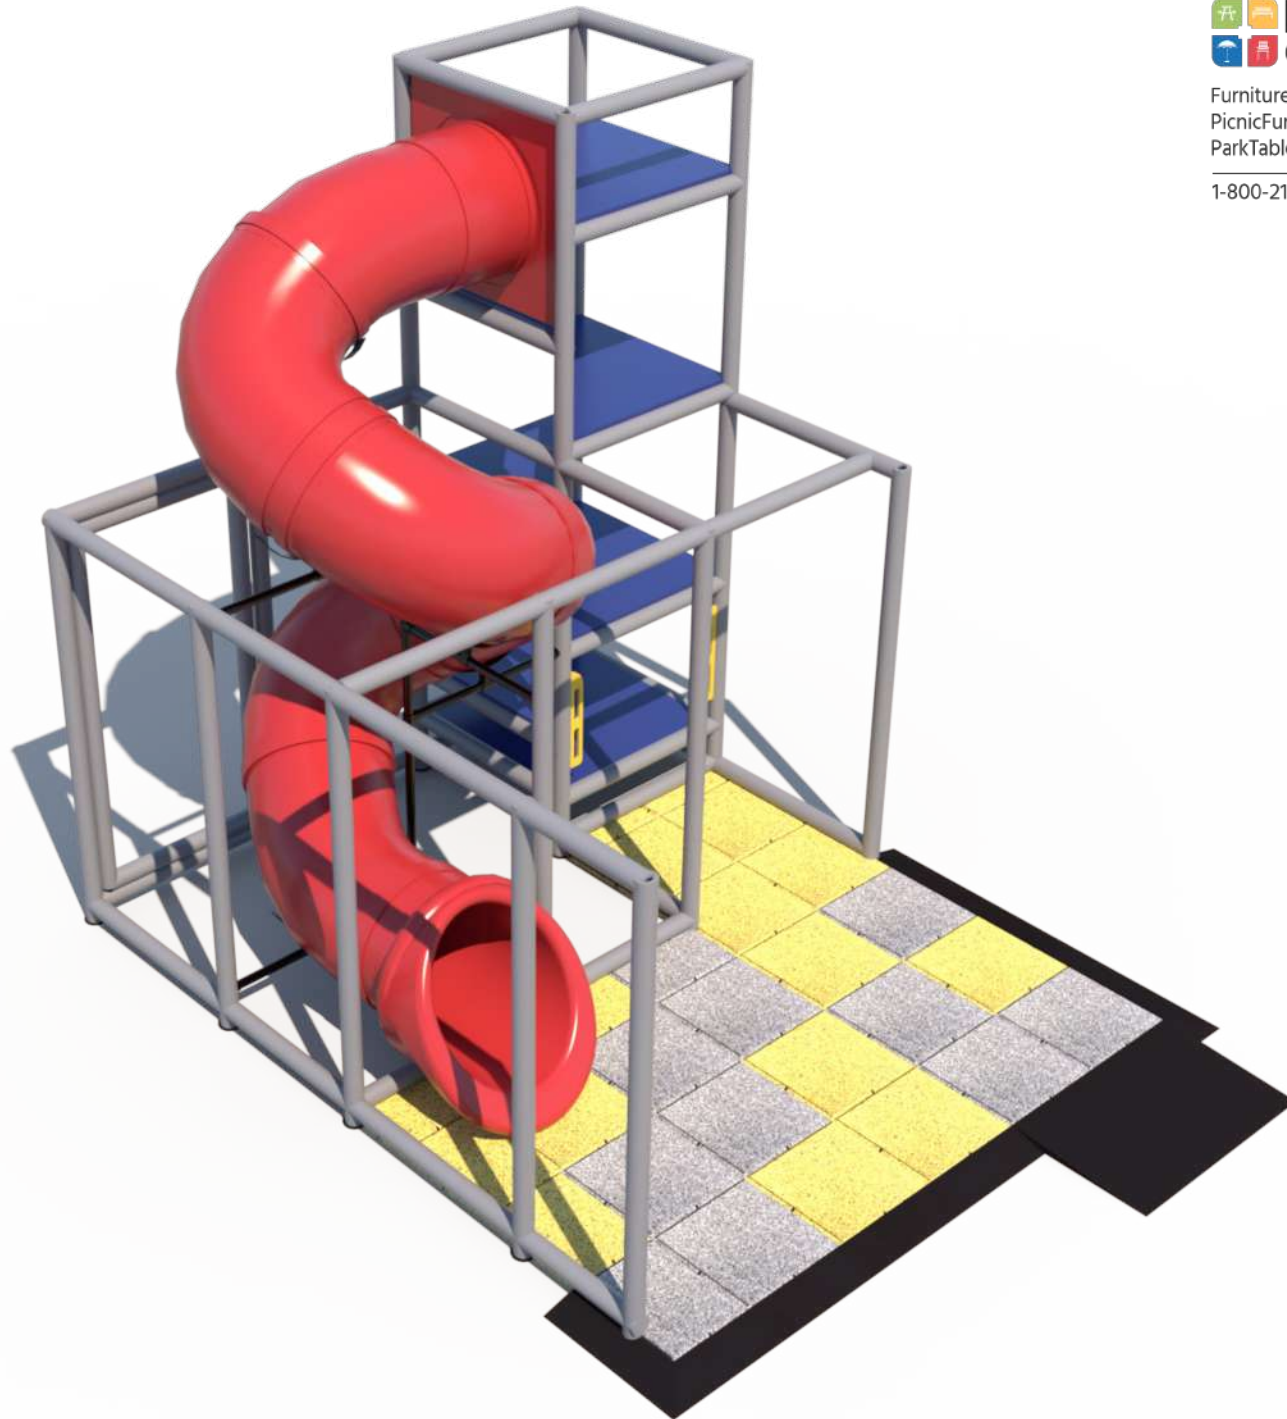

Structure: IP23134

Age Group: 2-12

ADA: Yes/Transfer

Dimensions: 18'x15'x12'

Capacity: 8

Structure: IP23134

Age Group: 2-12

ADA: Yes/Transfer

Dimensions: 18'x15'x12'

Capacity: 8

Structure: IP23134

Age Group: 2-12

ADA: Yes/Transfer

Dimensions: 18'x15'x12'

Capacity: 8

Plan View:

Structure: IP23134

Age Group: 2-12

ADA: Yes/Transfer

Dimensions: 18'x15'x12'

Capacity: 8

Activities and Events:

Sneaker Keeper

10' 10" Enclosed
Spiral Tube Slide

7 Level Deck Climb

Structure: IP23134

Age Group: 2-12

ADA: Yes/Transfer

Dimensions: 18'x15'x12'

Capacity: 8

Roto Plastic:

LIGHT GREY (LGY)