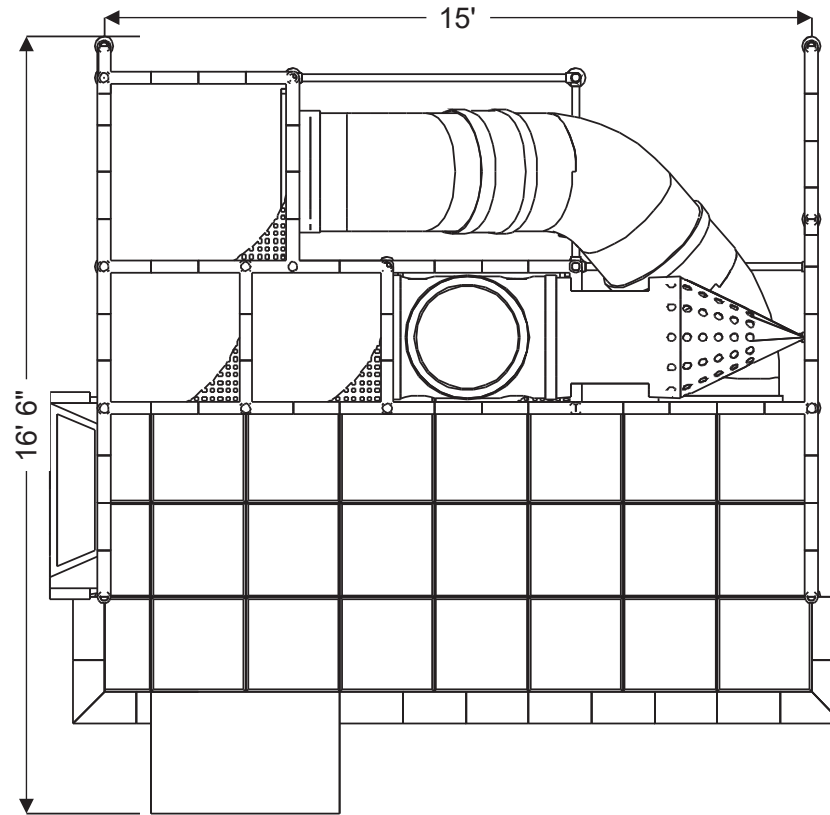

Structure: IP23135

Age Group: 2-12

ADA: Yes/Transfer

Dimensions: 17'x15'x8'

Capacity: 14

Structure: IP23135

Age Group: 2-12

ADA: Yes/Transfer

Dimensions: 17'x15'x8'

Capacity: 14

Structure: IP23135

Age Group: 2-12

ADA: Yes/Transfer

Dimensions: 17'x15'x8'

Capacity: 14

Plan View:

Structure: IP23135

Age Group: 2-12

ADA: Yes/Transfer

Dimensions: 17'x15'x8'

Capacity: 14

Activities and Events:

Ball Turn Activity Panel
Toddler Activity

Gyro Activity Panel
Toddler Activity

8' Submarine Crawl
with Lookout Windows

4' 8" Enclosed Curved
Tube Slide

4 Level Deck Climb

Sneaker Keeper

Structure: IP23135

Age Group: 2-12

ADA: Yes/Transfer

Dimensions: 17'x15'x8'