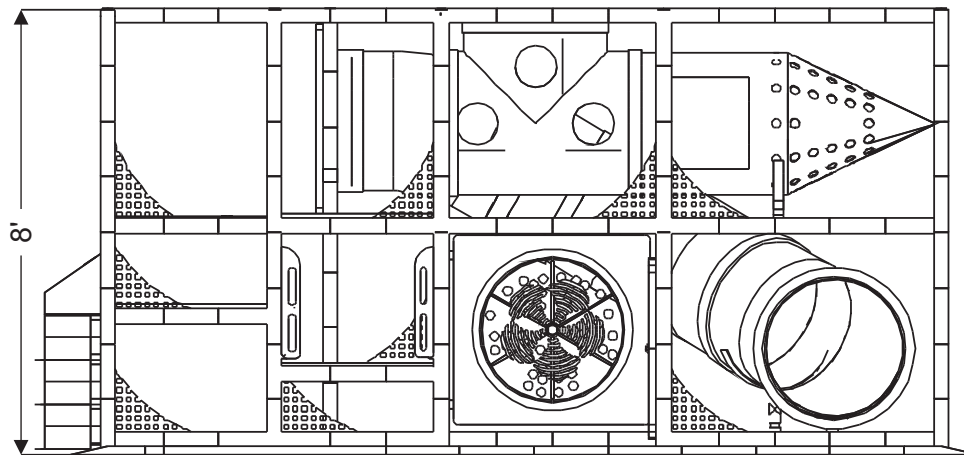

Structure: IP23135

Age Group: 2-12

ADA: Yes/Transfer

Dimensions: 17'x15'x8'

Capacity: 14

Structure: IP23135

Age Group: 2-12

ADA: Yes/Transfer

Dimensions: 17'x15'x8'

Capacity: 14

Structure: IP23135

Age Group: 2-12

ADA: Yes/Transfer

Dimensions: 17'x15'x8'

Capacity: 14

Plan View:

Structure: IP23135

Age Group: 2-12

ADA: Yes/Transfer

Dimensions: 17'x15'x8'

Capacity: 14

Activities and Events:

Ball Turn Activity Panel
Toddler Activity

Gyro Activity Panel
Toddler Activity

8' Submarine Crawl
with Lookout Windows

4' 8" Enclosed Curved
Tube Slide

4 Level Deck Climb

Sneaker Keeper

Structure: IP23135

Age Group: 2-12

ADA: Yes/Transfer

Dimensions: 17'x15'x8'