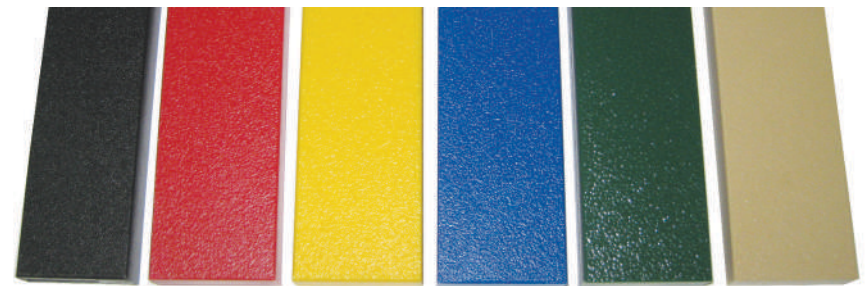

DARK RED (DR)

PURPLE (PU)

GECKO GREEN (GC)

COBALT BLUE (CB)

TEAL (TE)

GREEN (GR)

KENTUCKY GREEN (KG)

ARIZONA TURQUOISE (AT)

CYAN (CY)

BLUE (BL)

Green, Blue, Yellow, Red, Tan, Black, Silver & White

Black

Post Foam:

Black, Gray, Blue, Purple, Green, Tan, Red, & Yellow

HDPE:

Black, Red, Yellow, Blue, Green, & Tan

BUFFING TOP

Pigmented using organic powder color coating methods that will not delaminate over time.
Sealed with specially formulated polymer agent that bonds pigments into the rubber.

EPDM TOP

EPDM granules are used to create options from bright solids to special blends for specific color themes. Mixtures includes a vibrant 90% EPDM/40%black mesh for standout solids, a 50/50 mix with black mesh, and mixtures with up to 3 EPDM colors. Ask your rep about specific blends to cover your space needs.

STANDARD COLORS

BEIGE

BLUE

GREEN

RED

PREMIUM COLORS*

BRIGHT BLUE

DARK BLUE