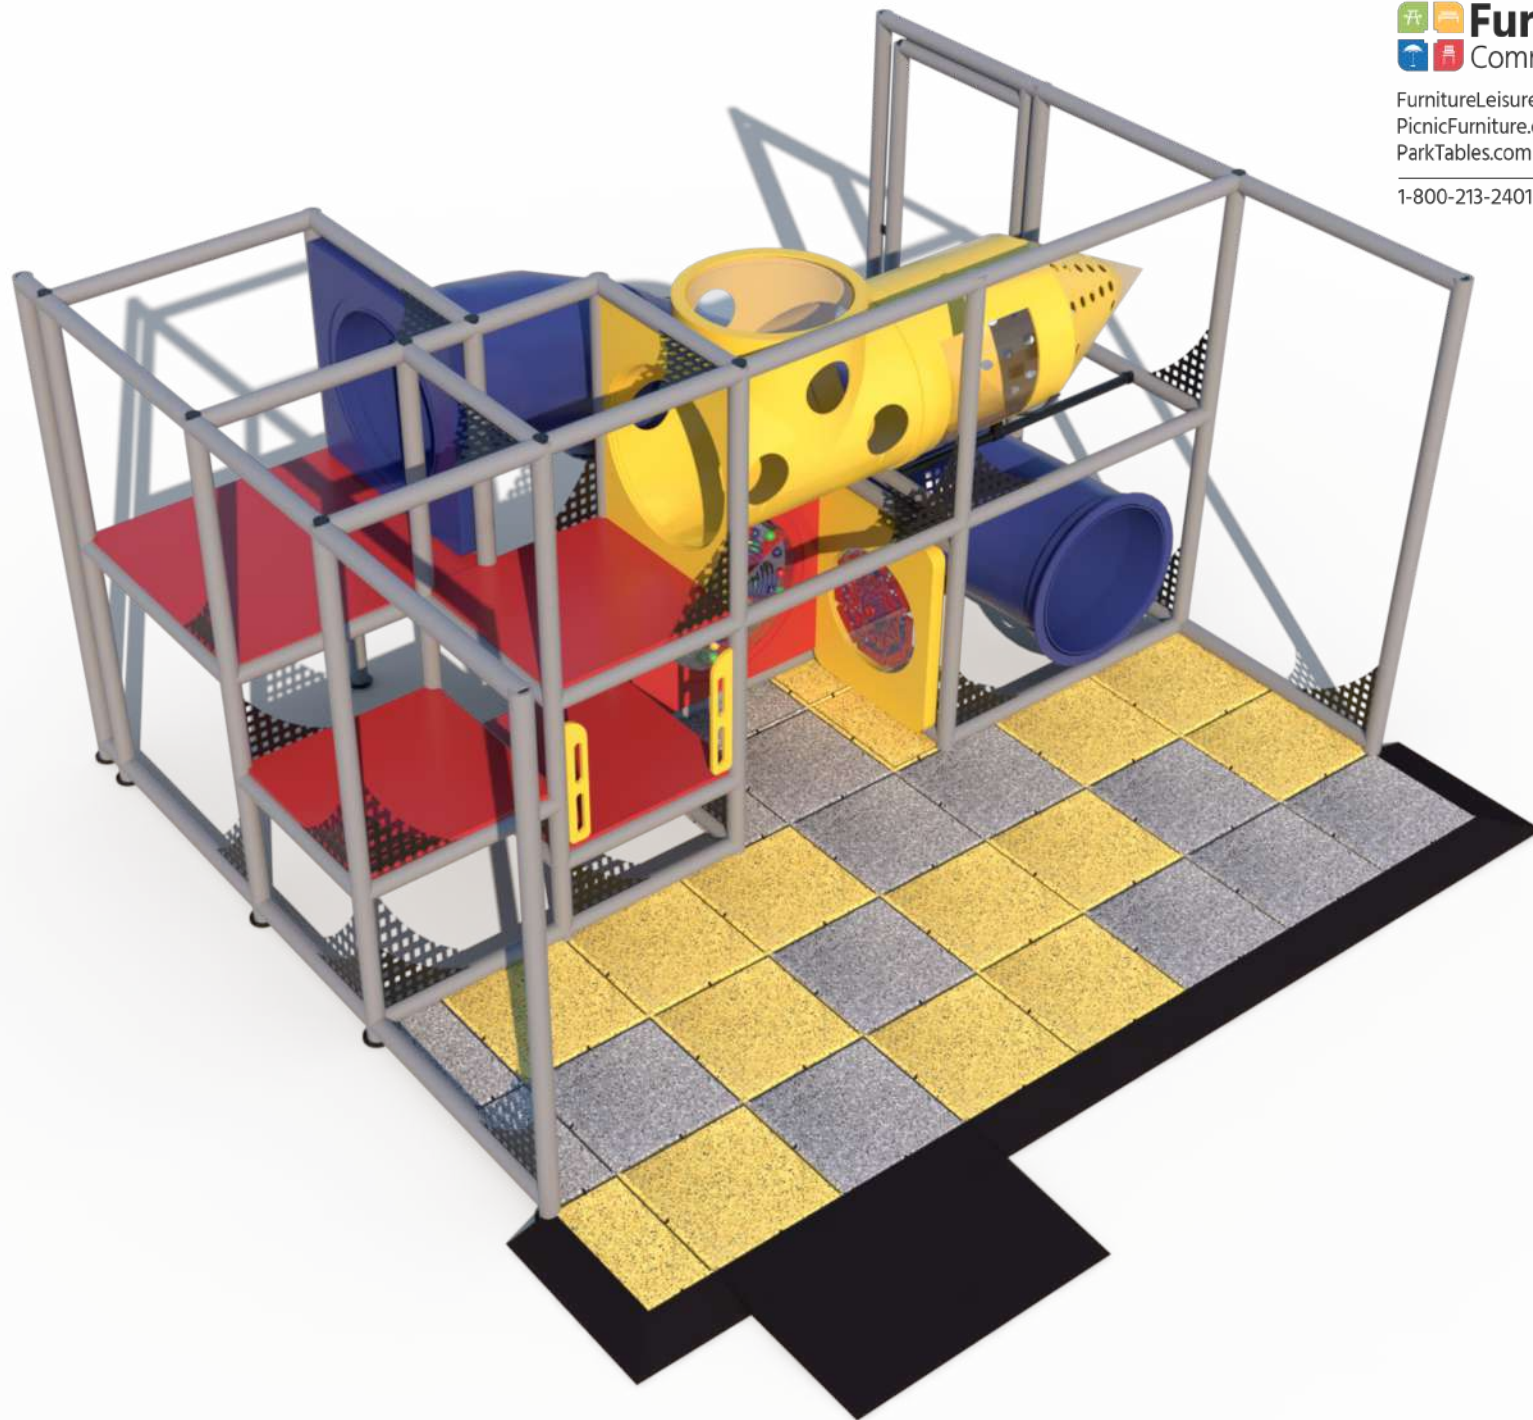

Structure: IP23135

Age Group: 2-12

ADA: Yes/Transfer

Dimensions: 17'x15'x8'

Capacity: 14

Structure: IP23135

Age Group: 2-12

ADA: Yes/Transfer

Dimensions: 17'x15'x8'

Capacity: 14

Structure: IP23135

Age Group: 2-12

ADA: Yes/Transfer

Dimensions: 17'x15'x8'

Capacity: 14

Plan View:

Structure: IP23135

Age Group: 2-12

ADA: Yes/Transfer

Dimensions: 17'x15'x8'

Capacity: 14

Activities and Events:

Ball Turn Activity Panel
Toddler Activity

Gyro Activity Panel
Toddler Activity

8' Submarine Crawl
with Lookout Windows

4' 8" Enclosed Curved
Tube Slide

4 Level Deck Climb

Sneaker Keeper

Structure: IP23135

Age Group: 2-12

ADA: Yes/Transfer

Dimensions: 17'x15'x8'