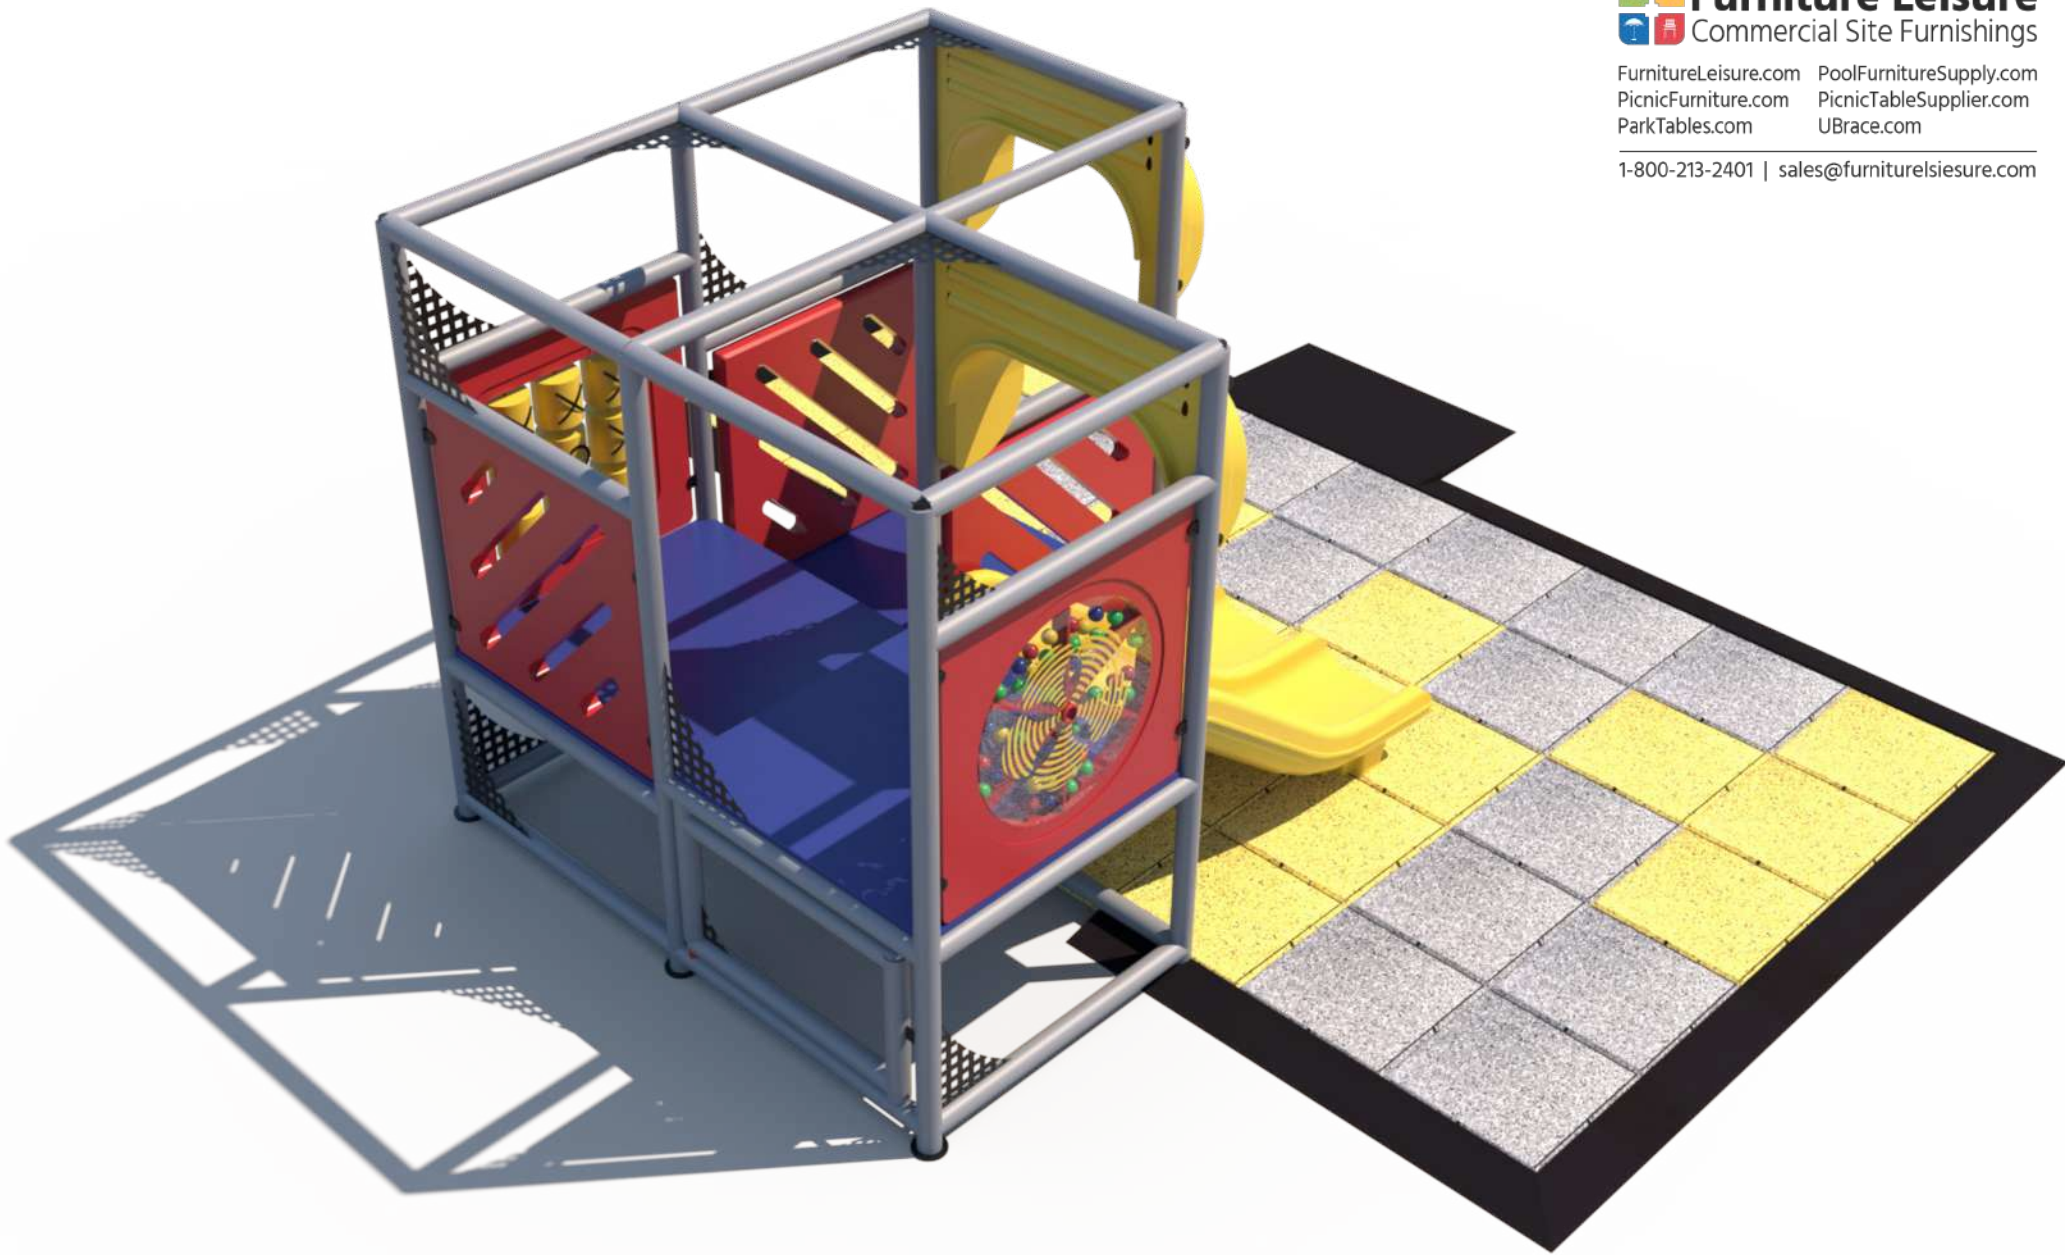

Dimensions: 20 'x17'x8'

Capacity: 10

**Structure: IP23138**

**Age Group: 2-12**

**ADA: Yes/Transfer**

**Dimensions: 20 'x17'x8'**

**Capacity: 10**

**Structure: IP23138**

Age Group: 2-12

ADA: Yes/Transfer

Dimensions: 20 'x17'x8'

Capacity: 10

# Plan View:

**Structure: IP23138**

Age Group: 2-12

ADA: Yes/Transfer

Dimensions: 20'x17'x8'

Capacity: 10

**Structure: IP23138**

Age Group: 2-12

ADA: Yes/Transfer

Dimensions: 20 'x17'x8'

Capacity: 10

**Roto Plastic:**

LIGHT GREY (LGY)

DARK YELLOW (DY)