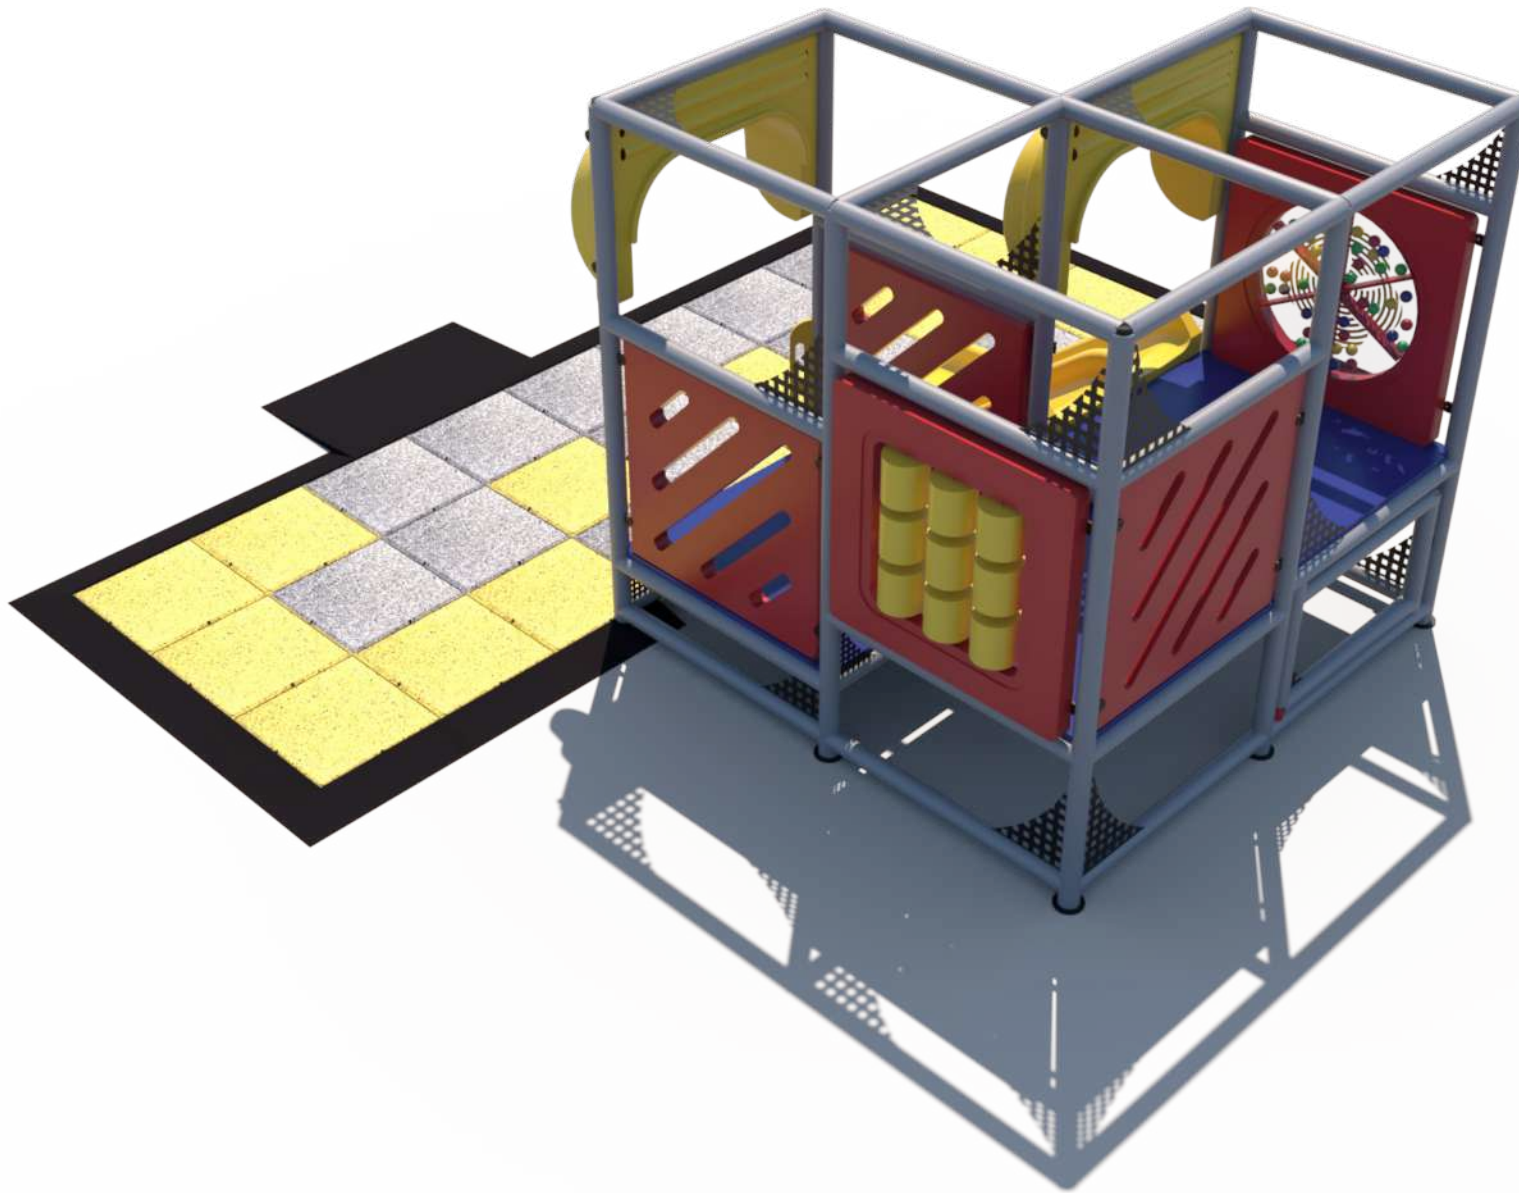

**Structure: IP23138**

Age Group: 2-12

ADA: Yes/Transfer

Dimensions: 20 'x17'x8'

Capacity: 10

**Structure: IP23138**

Age Group: 2-12

ADA: Yes/Transfer

Dimensions: 20 'x17'x8'

Capacity: 10

**Structure: IP23138**

**Age Group: 2-12**

**ADA: Yes/Transfer**

**Dimensions: 20 'x17'x8'**

**Capacity: 10**

**Structure: IP23138**

Age Group: 2-12

ADA: Yes/Transfer

Dimensions: 20 'x17'x8'

Capacity: 10

**Structure: IP23138**

Age Group: 2-12

ADA: Yes/Transfer

Dimensions: 20 'x17'x8'

Capacity: 10

**Roto Plastic:**

LIGHT GREY (LGY)

DARK YELLOW (DY)