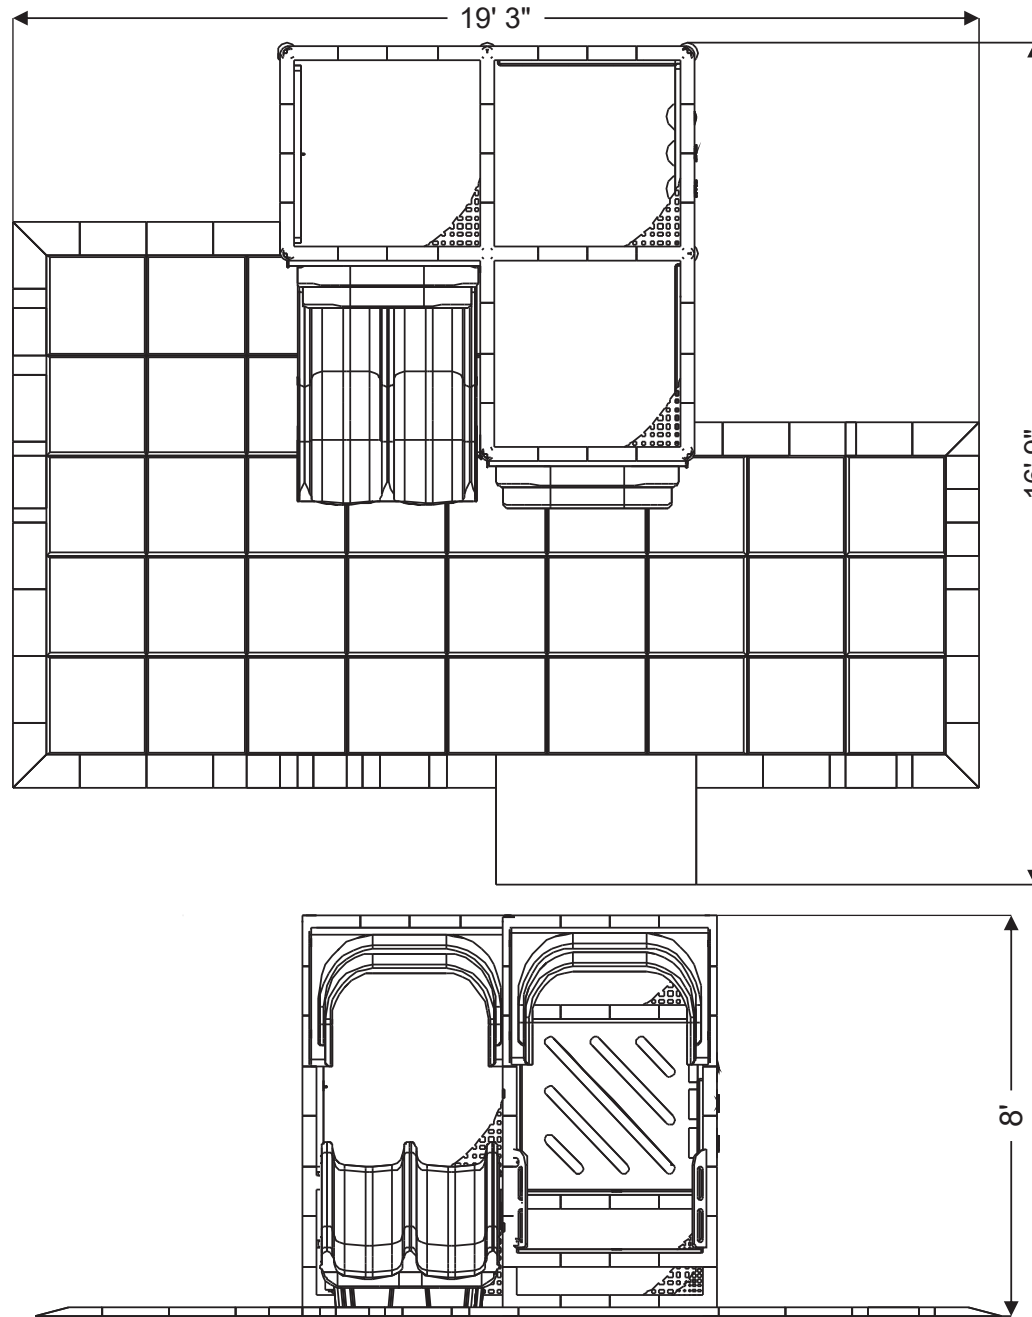

**Structure: IP23138**

Age Group: 2-12

ADA: Yes/Transfer

Dimensions: 20 'x17'x8'

Capacity: 10

**Structure: IP23138**

Age Group: 2-12

ADA: Yes/Transfer

Dimensions: 20 'x17'x8'

Capacity: 10

**Structure: IP23138**

**Age Group: 2-12**

**ADA: Yes/Transfer**

**Dimensions: 20 'x17'x8'**

**Capacity: 10**

**Structure: IP23138**

Age Group: 2-12

ADA: Yes/Transfer

Dimensions: 20 'x17'x8'

Capacity: 10

# Plan View:

**Structure: IP23138**

Age Group: 2-12

ADA: Yes/Transfer

Dimensions: 20'x17'x8'

Capacity: 10