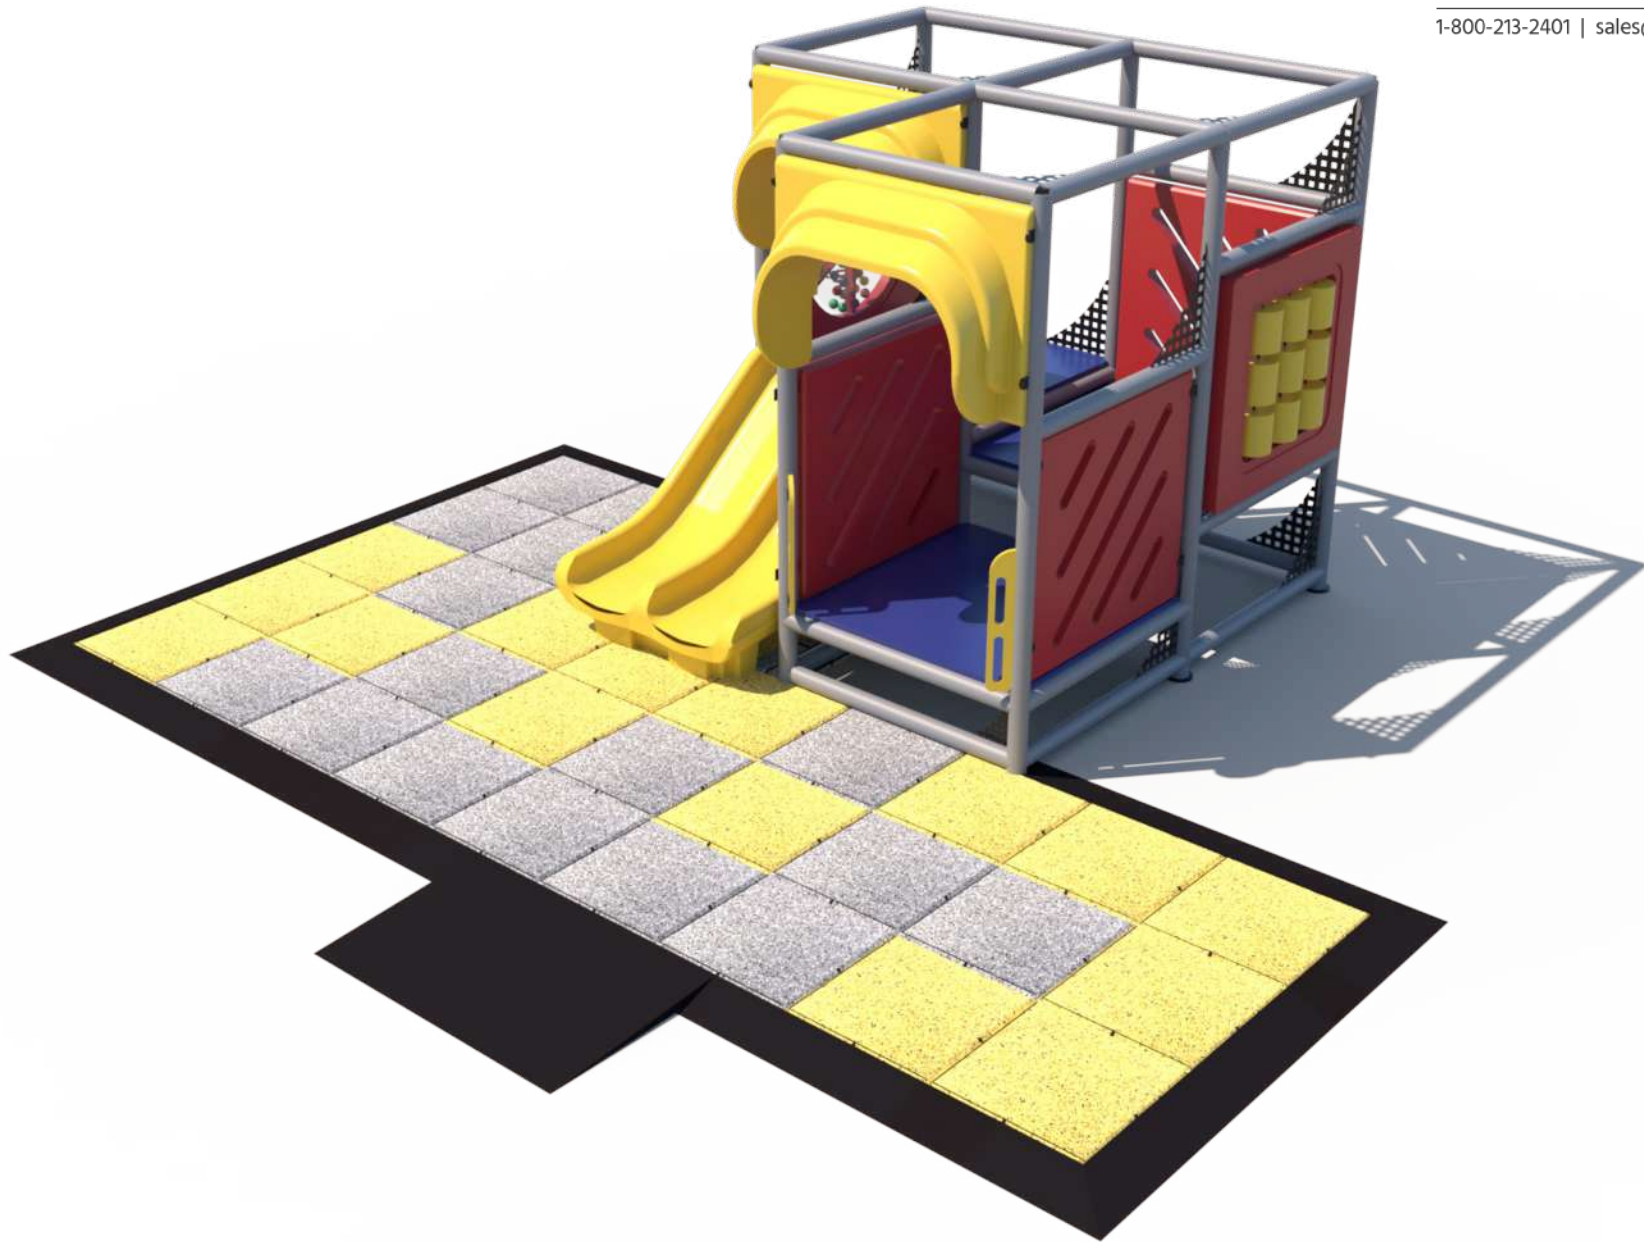

**Structure: IP23138**

Age Group: 2-12

ADA: Yes/Transfer

Dimensions: 20 'x17'x8'

Capacity: 10

**Structure: IP23138**

Age Group: 2-12

ADA: Yes/Transfer

Dimensions: 20 'x17'x8'

Capacity: 10

**Structure: IP23138**

**Age Group: 2-12**

**ADA: Yes/Transfer**

**Dimensions: 20 'x17'x8'**

**Capacity: 10**

**Structure: IP23138**

Age Group: 2-12

ADA: Yes/Transfer

Dimensions: 20 'x17'x8'

Capacity: 10

**Structure: IP23138**

Age Group: 2-12

ADA: Yes/Transfer

Dimensions: 20 'x17'x8'

Capacity: 10

**Roto Plastic:**

LIGHT GREY (LGY)

DARK YELLOW (DY)