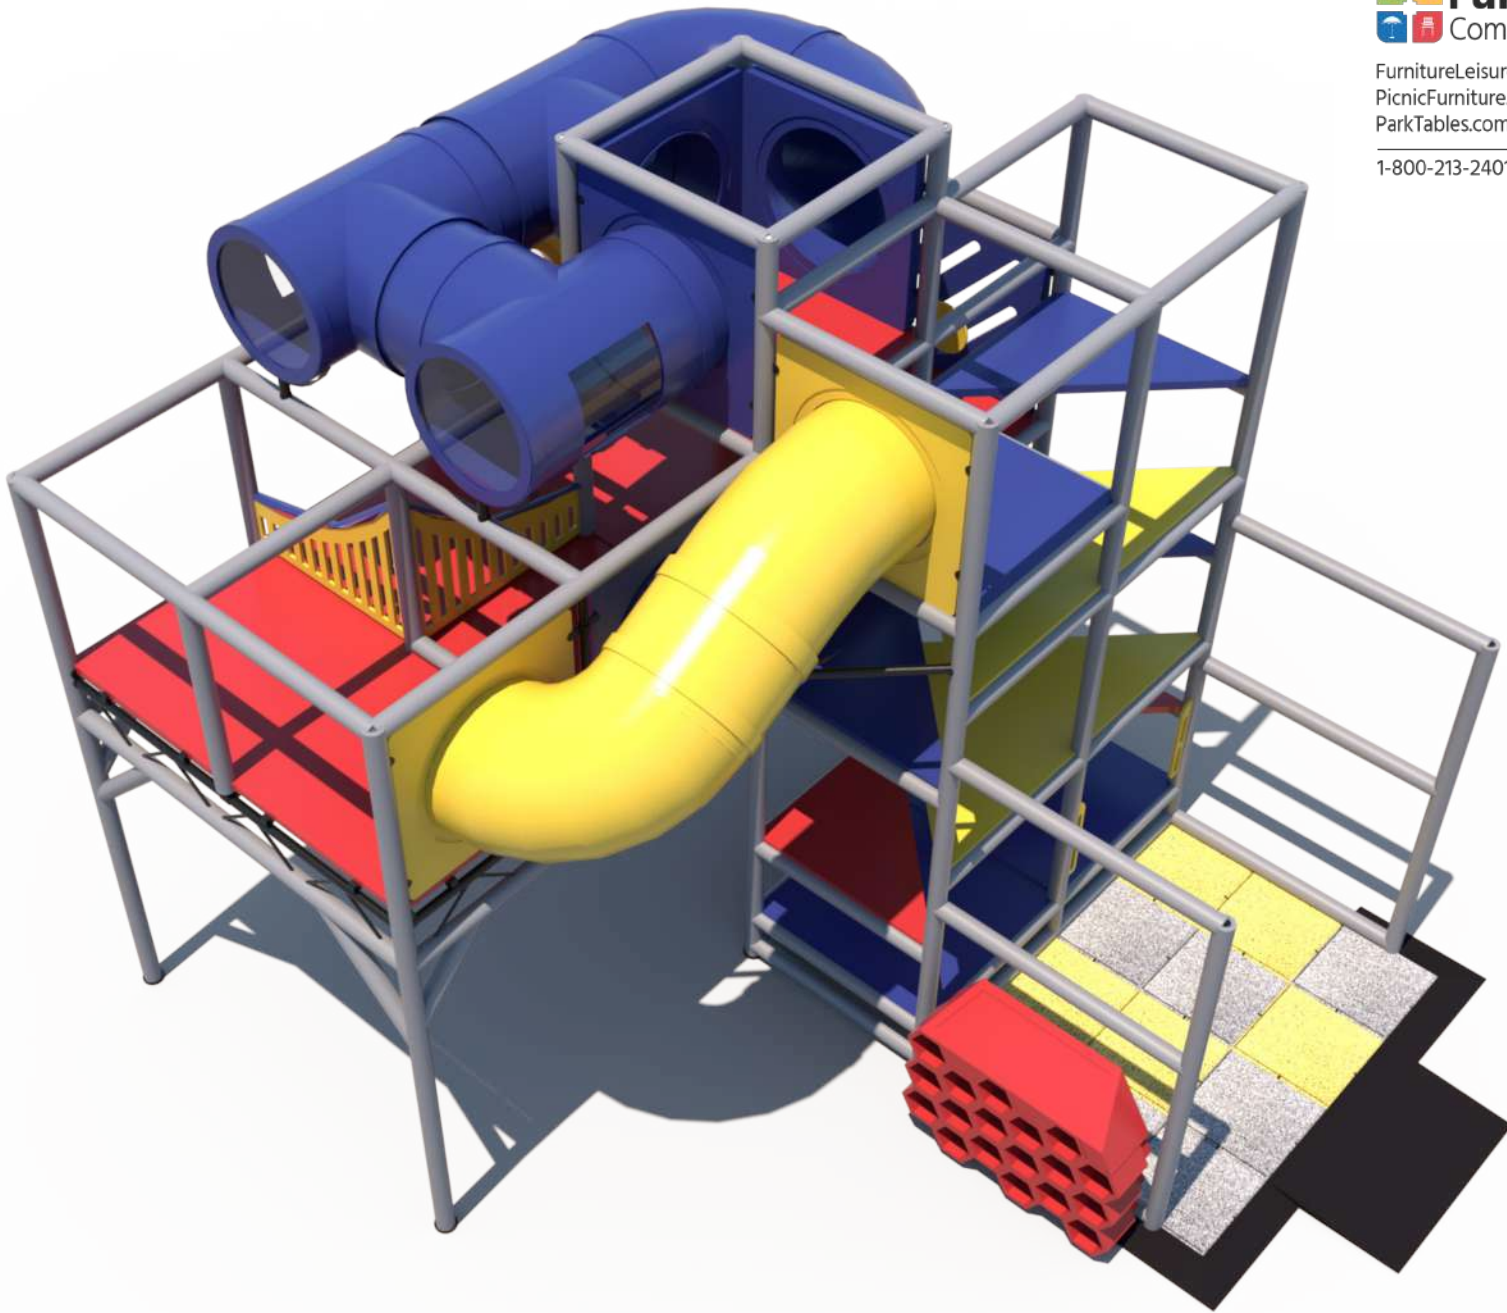

Structure: IP23144

Age Group: 2-12

ADA: Yes/Transfer

Dimensions: 21'x17'x16'

Capacity: 30

Structure: IP23144

Age Group: 2-12

ADA: Yes/Transfer

Dimensions: 21'x17'x16'

Capacity: 30

Structure: IP23144

Age Group: 2-12

ADA: Yes/Transfer

Dimensions: 21'x17'x16'

Capacity: 30

Structure: IP23144

Dimensions: 21'x17'x16'

Capacity: 30

Activities and Events:

Gyro Activity Panel
Toddler Activity

Ball Turn Activity Panel
Toddler Activity

(2) Wave Runs

12' Curved T-Tube
Crawl Tunnel with
Lookout Windows

5' Enclosed Curved
Tube Slide

Sneaker Keeper

(2) Slotted Panels with
Steering Wheels

Squeeze Play

8 Level
Deck Climb

Structure: IP23144

Age Group: 2-12

ADA: Yes/Transfer

Dimensions: 21'x17'x16'