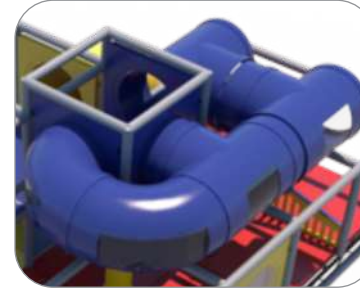

Dimensions: 21'x17'x16'

Capacity: 30

Activities and Events:

Gyro Activity Panel
Toddler Activity

Ball Turn Activity Panel
Toddler Activity

(2) Wave Runs

12' Curved T-Tube
Crawl Tunnel with
Lookout Windows

5' Enclosed Curved
Tube Slide

Sneaker Keeper

(2) Slotted Panels with
Steering Wheels

Squeeze Play

8 Level
Deck Climb

Structure: IP23144

Age Group: 2-12

ADA: Yes/Transfer

Dimensions: 21'x17'x16'