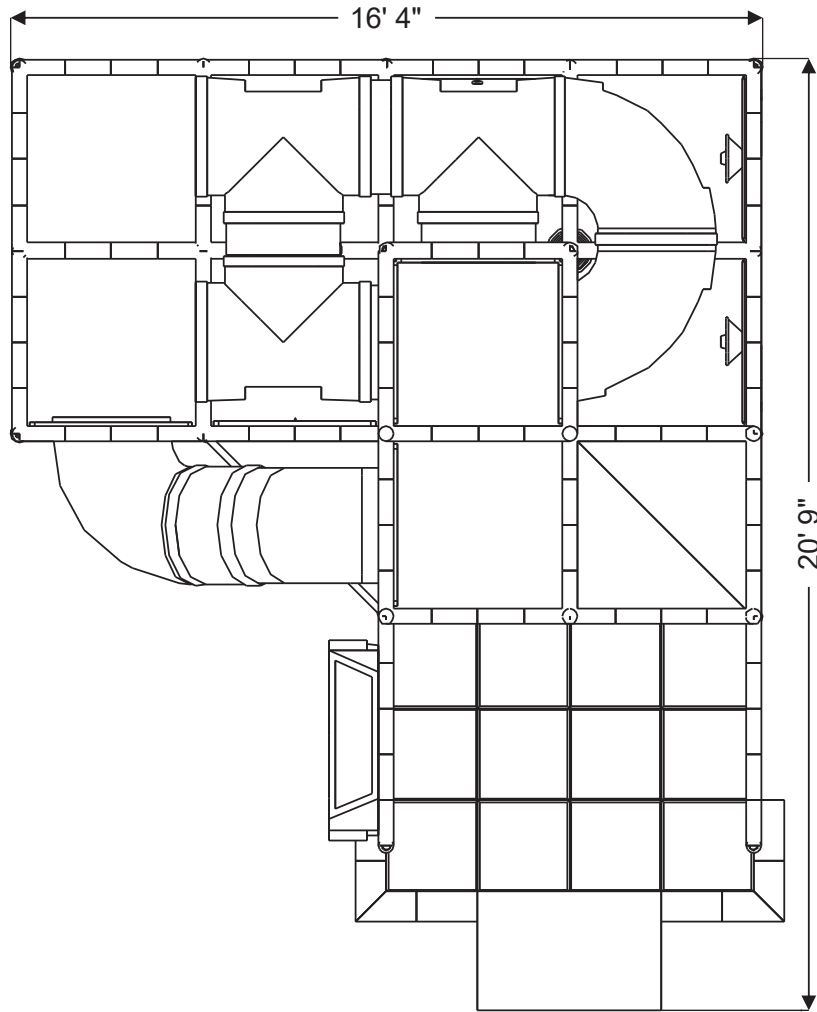

Structure: IP23144

Age Group: 2-12

ADA: Yes/Transfer

Dimensions: 21'x17'x16'

Capacity: 30

Structure: IP23144

Age Group: 2-12

ADA: Yes/Transfer

Dimensions: 21'x17'x16'

Capacity: 30

Structure: IP23144

Age Group: 2-12

ADA: Yes/Transfer

Dimensions: 21'x17'x16'

Capacity: 30

Structure: IP23144

Age Group: 2-12

ADA: Yes/Transfer

Dimensions: 21'x17'x16'

Capacity: 30

Plan View:

Structure: IP23144

Age Group: 2-12

ADA: Yes/Transfer