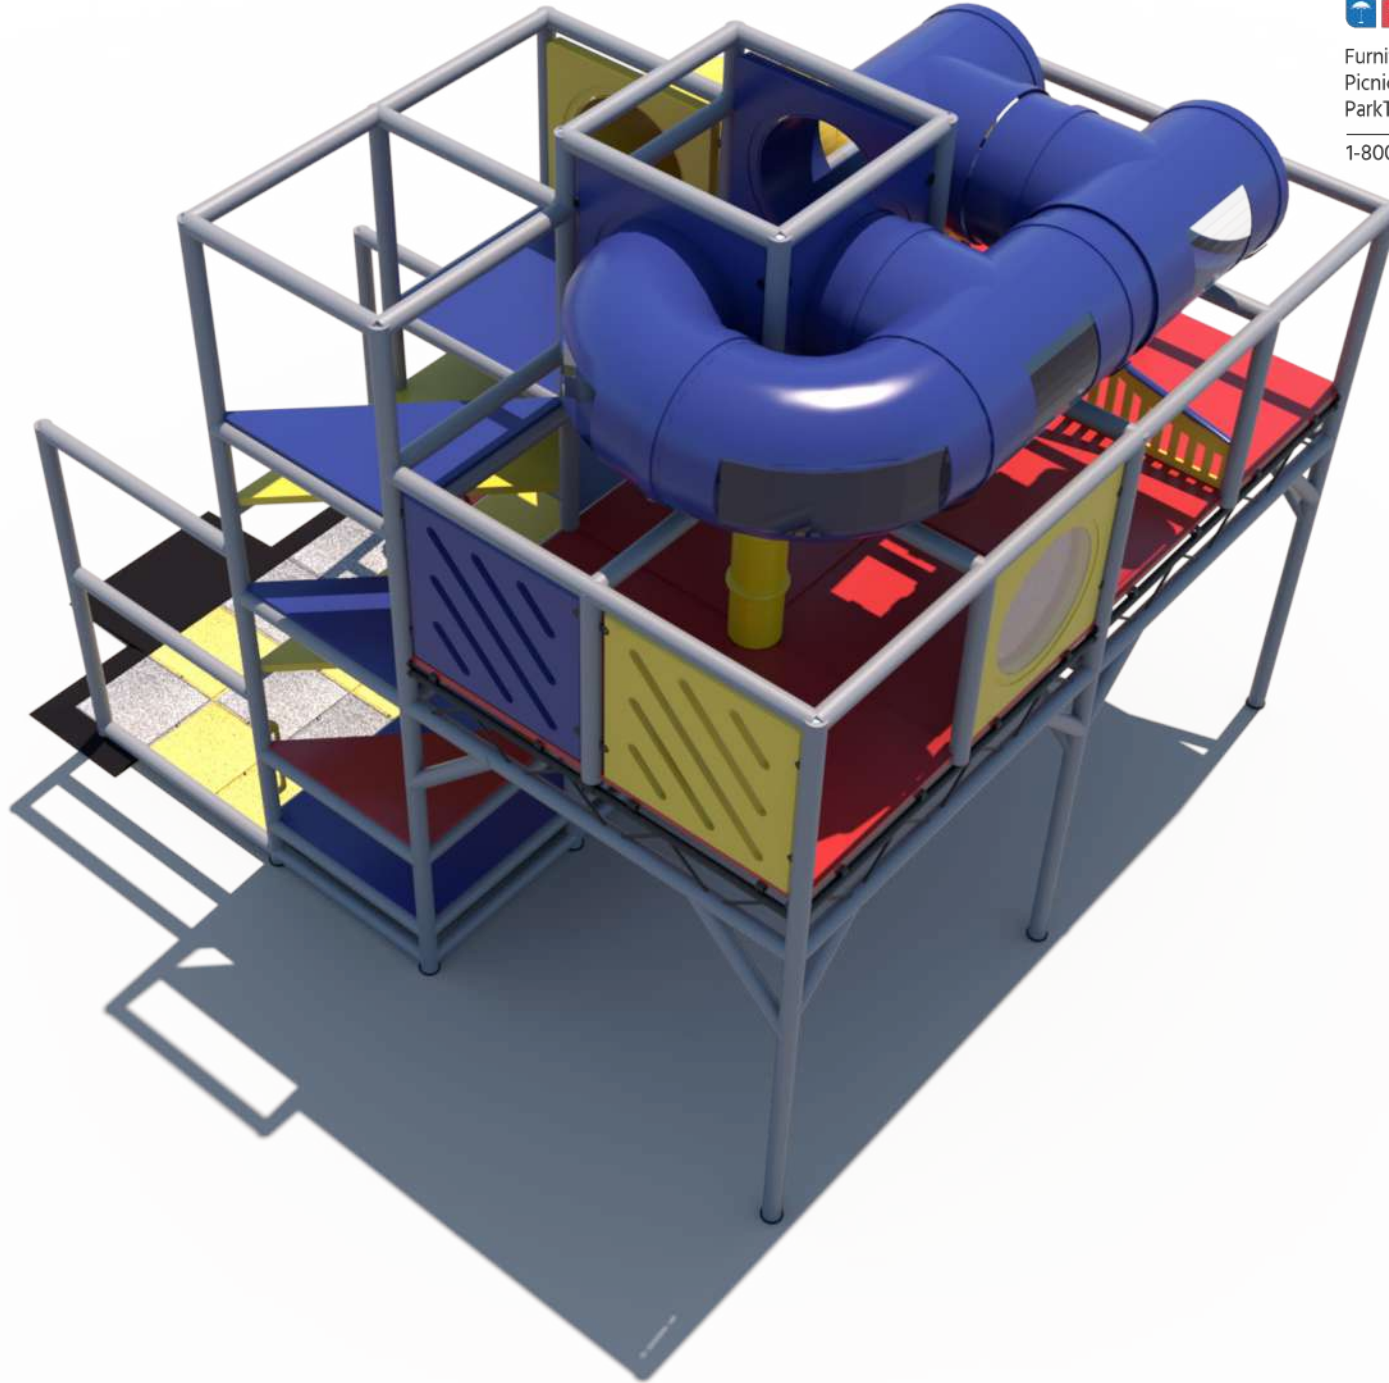

Structure: IP23144

Age Group: 2-12

ADA: Yes/Transfer

Dimensions: 21'x17'x16'

Capacity: 30

Structure: IP23144

Age Group: 2-12

ADA: Yes/Transfer

Dimensions: 21'x17'x16'

Capacity: 30

Structure: IP23144

Age Group: 2-12

ADA: Yes/Transfer

Dimensions: 21'x17'x16'

Capacity: 30

Structure: IP23144

Age Group: 2-12

ADA: Yes/Transfer

Dimensions: 21'x17'x16'

Capacity: 30

Plan View:

Structure: IP23144

Age Group: 2-12

ADA: Yes/Transfer

Dimensions: 21'x17'x16'

Capacity: 30

Activities and Events:

Gyro Activity Panel
Toddler Activity

Ball Turn Activity Panel
Toddler Activity

(2) Wave Runs

12' Curved T-Tube
Crawl Tunnel with
Lookout Windows

5' Enclosed Curved
Tube Slide