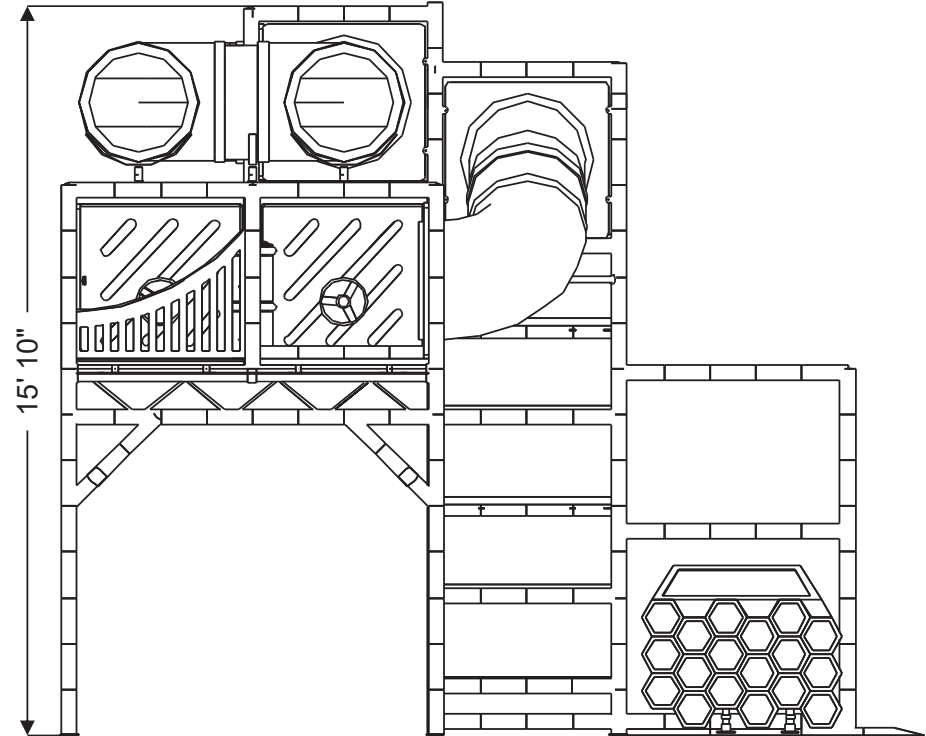

Structure: IP23144

Age Group: 2-12

ADA: Yes/Transfer

Dimensions: 21'x17'x16'

Capacity: 30

Structure: IP23144

Age Group: 2-12

ADA: Yes/Transfer

Dimensions: 21'x17'x16'

Capacity: 30

Structure: IP23144

Age Group: 2-12

ADA: Yes/Transfer

Dimensions: 21'x17'x16'

Capacity: 30

Structure: IP23144

Age Group: 2-12

ADA: Yes/Transfer

Dimensions: 21'x17'x16'

Capacity: 30

Plan View:

Structure: IP23144

Age Group: 2-12

ADA: Yes/Transfer

Sneaker Keeper

(2) Slotted Panels with
Steering Wheels

Squeeze Play

8 Level
Deck Climb

Structure: IP23144

Age Group: 2-12

ADA: Yes/Transfer

Dimensions: 21'x17'x16'