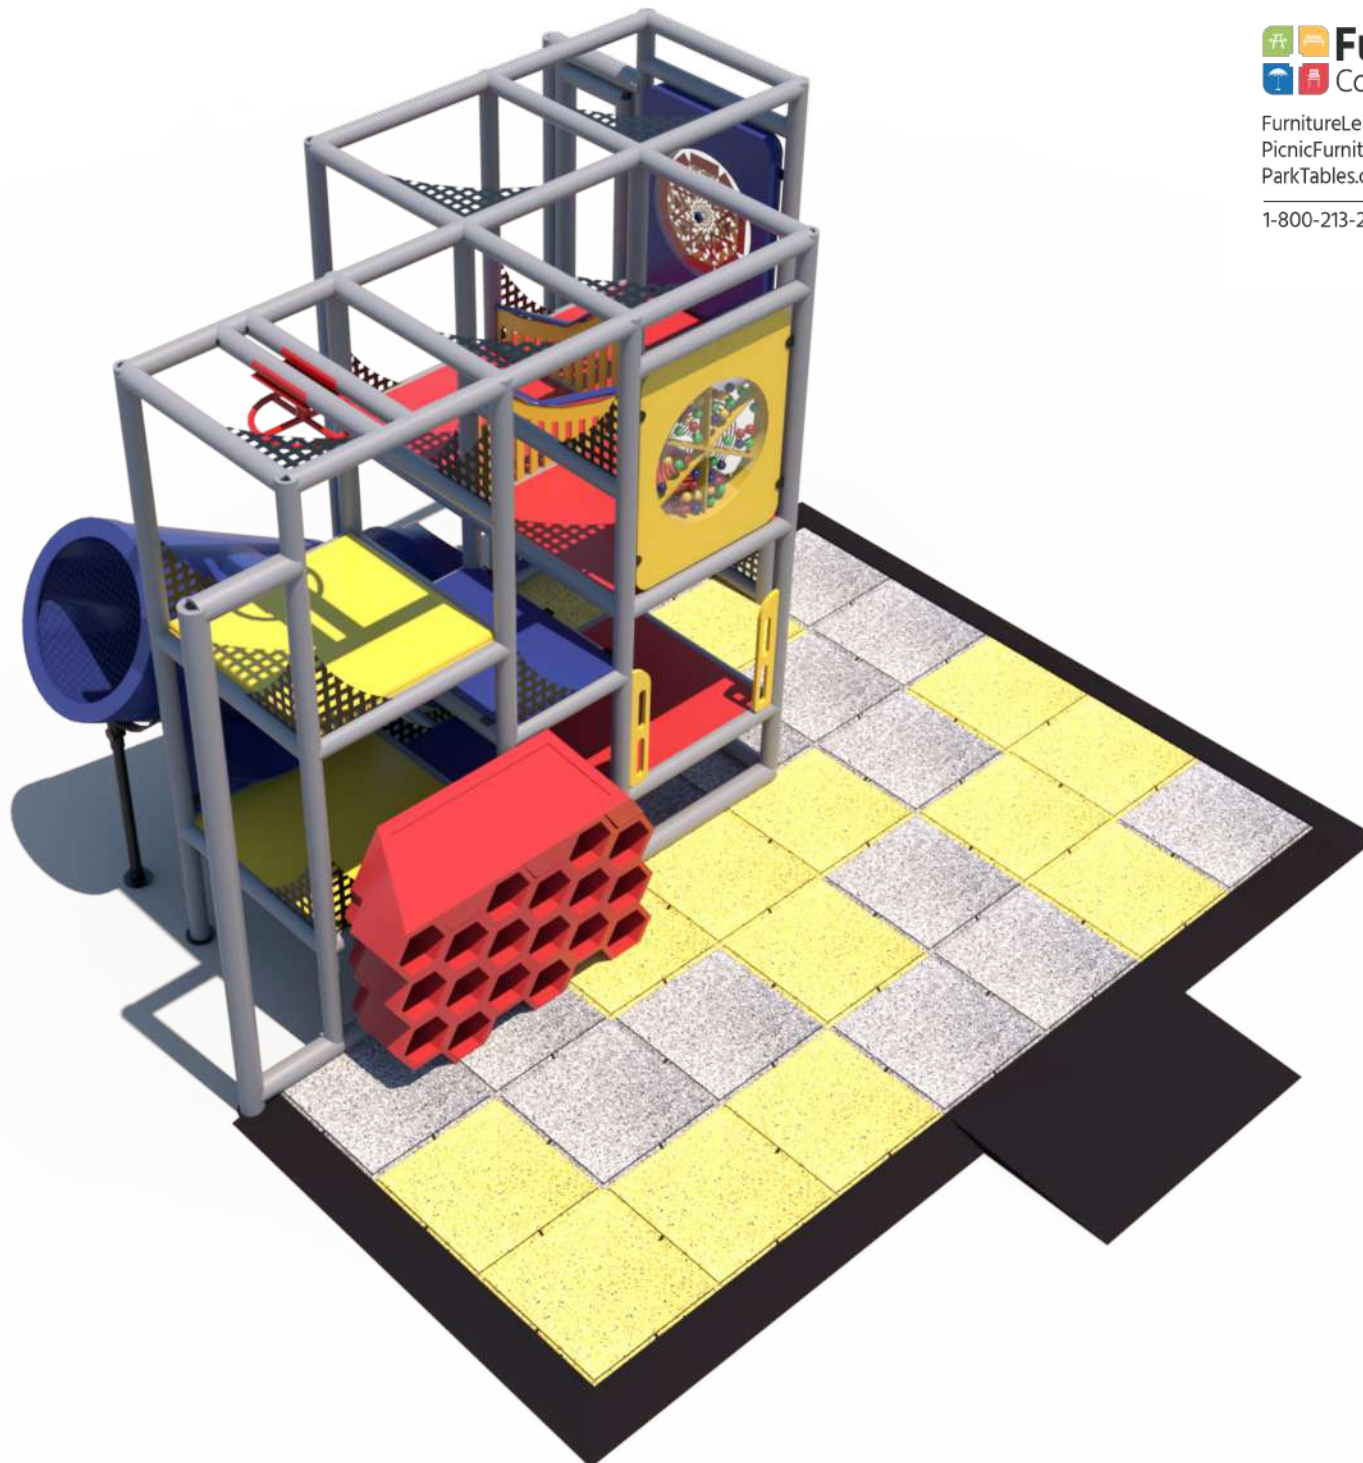

Structure: IP23147

Age Group: 2-12

ADA: Yes/Transfer

Dimensions: 17'x16'x10'

Capacity: 18

Structure: IP23147

Age Group: 2-12

ADA: Yes/Transfer

Dimensions: 17'x16'x10'

Capacity: 18

Structure: IP23147

Age Group: 2-12

ADA: Yes/Transfer

Dimensions: 17'x16'x10'

Capacity: 18

Structure: IP23147

Age Group: 2-12

ADA: Yes/Transfer

Dimensions: 17'x16'x10'

Capacity: 18

Structure: IP23147

Age Group: 2-12

ADA: Yes/Transfer

Dimensions: 17'x16'x10'

3 Level Square
Deck Climb

Sneaker Keeper

Structure: IP23147

Age Group: 2-12

ADA: Yes/Transfer

Dimensions: 17'x16'x10'

Capacity: 18

Roto Plastic: