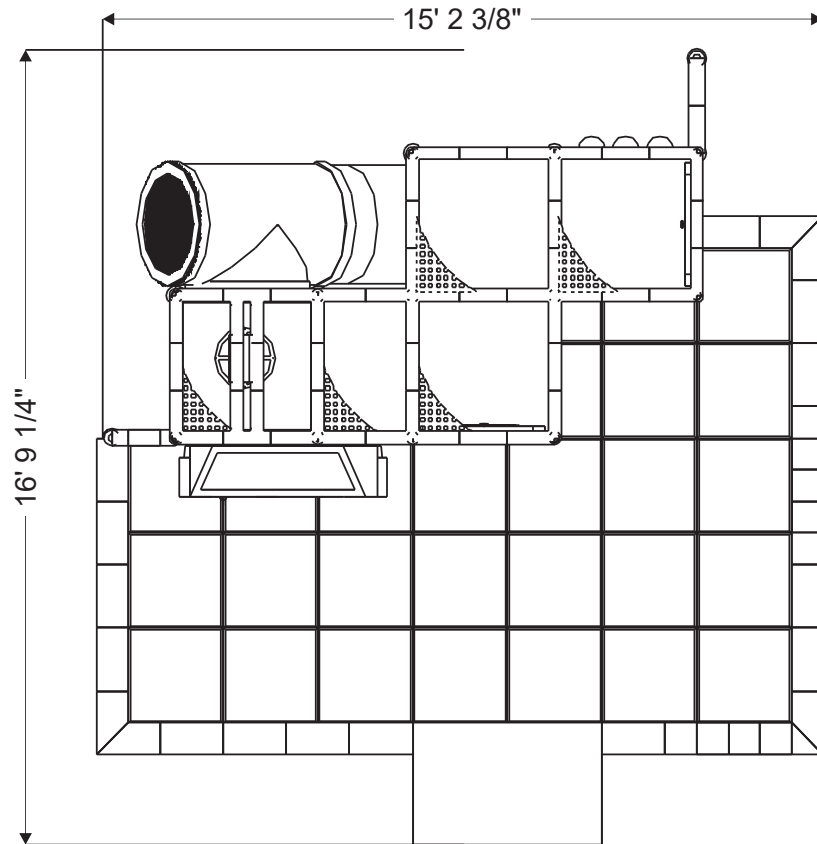

Structure: IP23147

Age Group: 2-12

ADA: Yes/Transfer

Dimensions: 17'x16'x10'

Capacity: 18

Structure: IP23147

Age Group: 2-12

ADA: Yes/Transfer

Dimensions: 17'x16'x10'

Capacity: 18

Structure: IP23147

Age Group: 2-12

ADA: Yes/Transfer

Dimensions: 17'x16'x10'

Capacity: 18

Structure: IP23147

Age Group: 2-12

ADA: Yes/Transfer

Dimensions: 17'x16'x10'

Capacity: 18

Structure: IP23147

Age Group: 2-12

ADA: Yes/Transfer

Dimensions: 17'x16'x10'