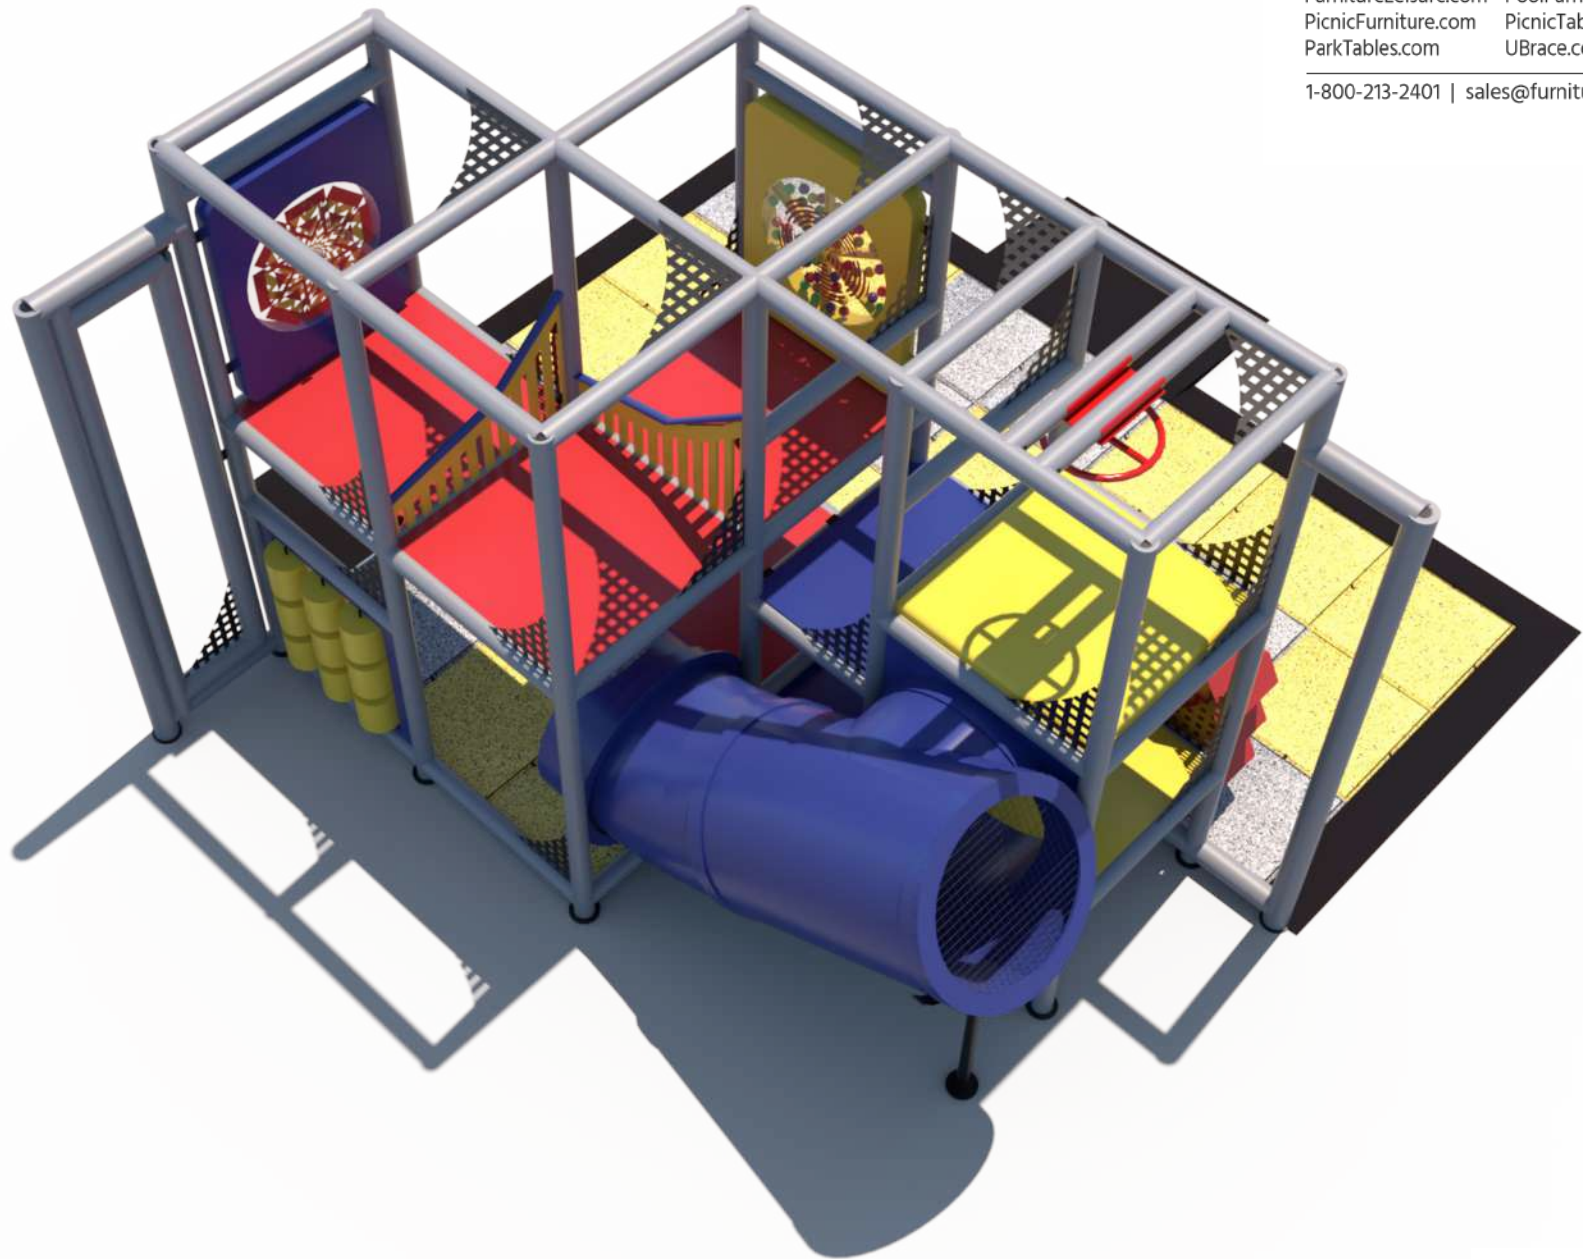

Structure: IP23147

Age Group: 2-12

ADA: Yes/Transfer

Dimensions: 17'x16'x10'

Capacity: 18

Structure: IP23147

Age Group: 2-12

ADA: Yes/Transfer

Dimensions: 17'x16'x10'

Capacity: 18

Structure: IP23147

Age Group: 2-12

ADA: Yes/Transfer

Dimensions: 17'x16'x10'

Capacity: 18

Structure: IP23147

Age Group: 2-12

ADA: Yes/Transfer

Dimensions: 17'x16'x10'

Capacity: 18

Structure: IP23147

Age Group: 2-12

ADA: Yes/Transfer

Dimensions: 17'x16'x10'

3 Level Square
Deck Climb

Sneaker Keeper

Structure: IP23147

Age Group: 2-12

ADA: Yes/Transfer

Dimensions: 17'x16'x10'

Capacity: 18

Roto Plastic: