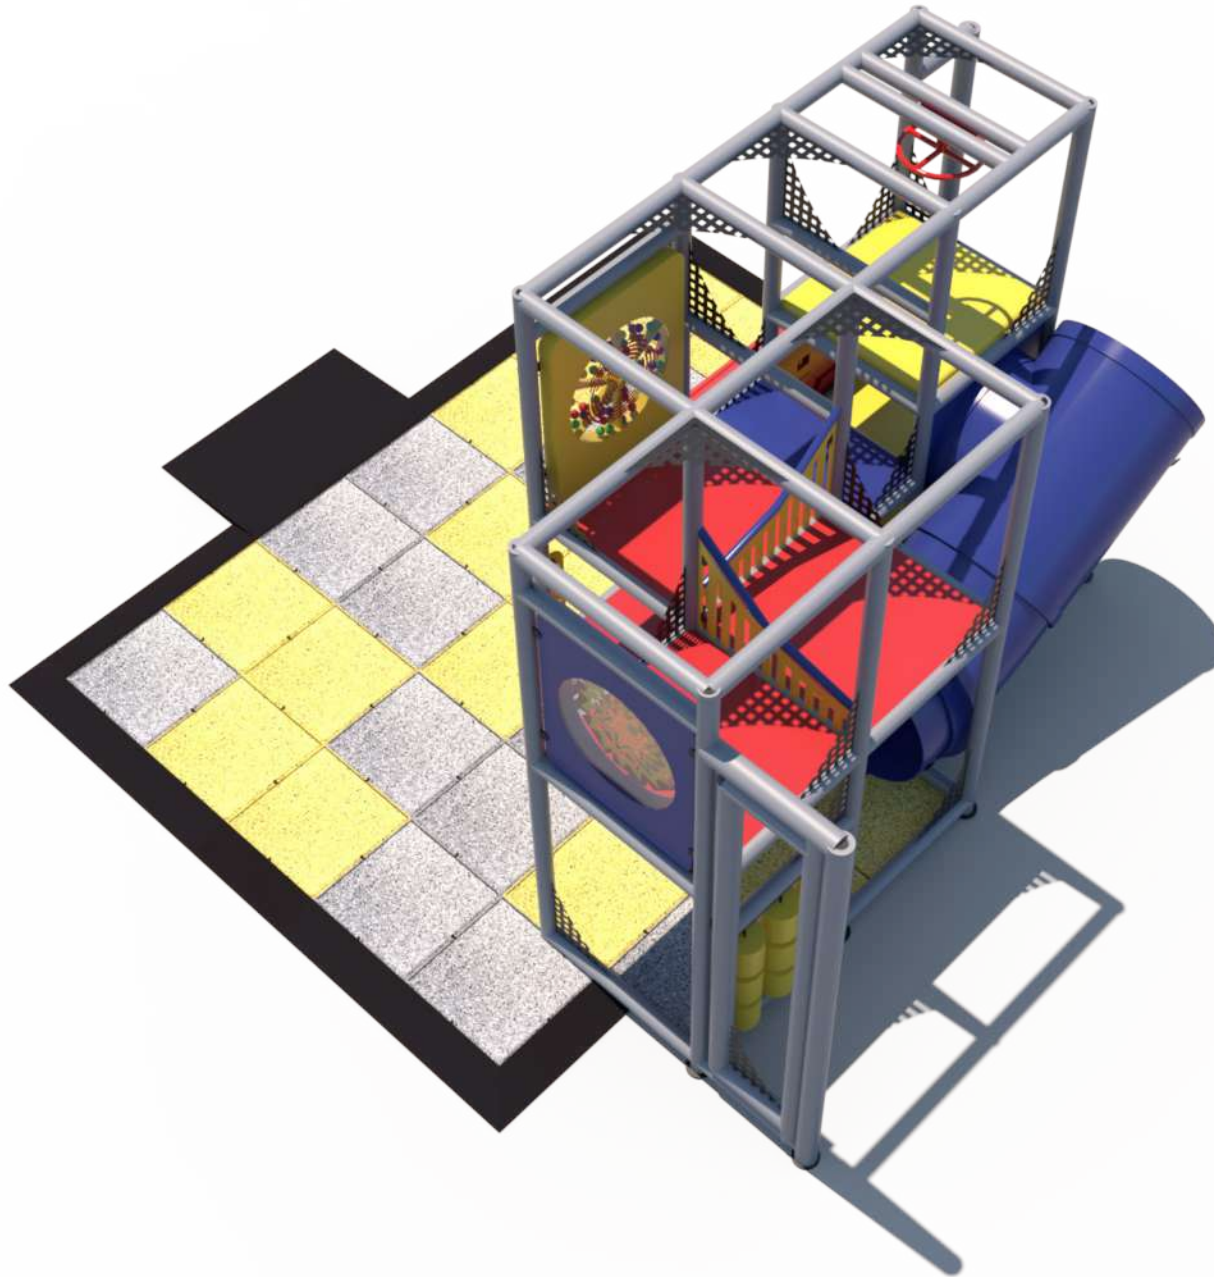

Structure: IP23147

Age Group: 2-12

ADA: Yes/Transfer

Dimensions: 17'x16'x10'

Capacity: 18

Structure: IP23147

Age Group: 2-12

ADA: Yes/Transfer

Dimensions: 17'x16'x10'

Capacity: 18

Structure: IP23147

Age Group: 2-12

ADA: Yes/Transfer

Dimensions: 17'x16'x10'

Capacity: 18

Structure: IP23147

Age Group: 2-12

ADA: Yes/Transfer

Dimensions: 17'x16'x10'

Capacity: 18

Structure: IP23147

Age Group: 2-12

ADA: Yes/Transfer

Dimensions: 17'x16'x10'

3 Level Square
Deck Climb

Sneaker Keeper

Structure: IP23147

Age Group: 2-12

ADA: Yes/Transfer

Dimensions: 17'x16'x10'

Capacity: 18

Roto Plastic: