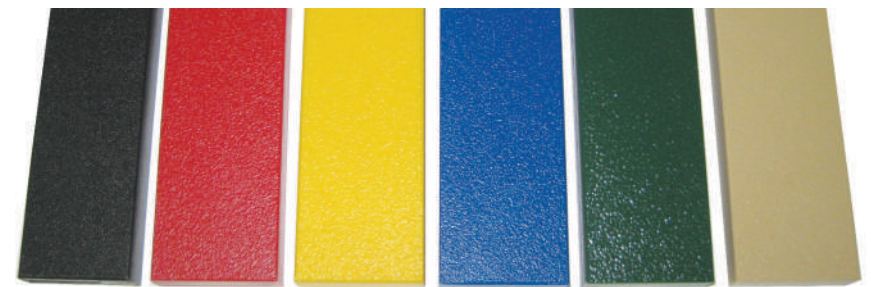

GECKO GREEN (GC)

COBALT BLUE (CB)

TEAL (TE)

GREEN (GR)

KENTUCKY GREEN (KG)

ARIZONA TURQUOISE (AT)

CYAN (CY)

BLUE (BL)

Green, Blue, Yellow, Red, Tan, Black, Silver & White

Black

Post Foam:

Black, Gray, Blue, Purple, Green, Tan, Red, & Yellow

HDPE:

Black, Red, Yellow, Blue, Green, & Tan

BUFFING TOP

Pigmented using organic powder color coating methods that will not delaminate over time.
Sealed with specially formulated polymer agent that bonds pigments into the rubber.

EPDM TOP

EPDM granules are used to create options from bright solids to special blends for specific color themes. Mixtures includes a vibrant 90% EPDM/40%black mesh for standout solids, a 50/50 mix with black mesh, and mixtures with up to 3 EPDM colors. Ask your rep about specific blends to cover your space needs.

STANDARD COLORS

BEIGE

BLUE

GREEN

RED

PREMIUM COLORS*

BRIGHT BLUE

DARK BLUE