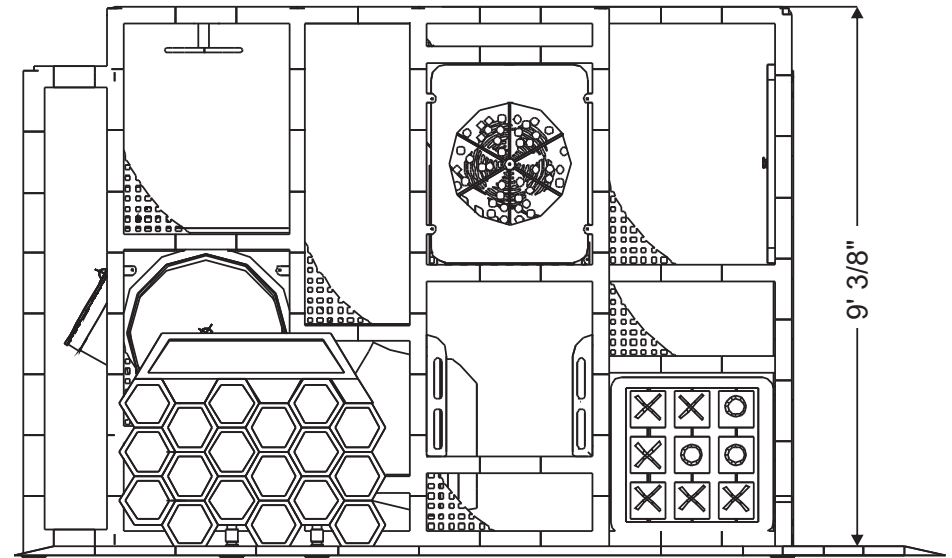

Structure: IP23147

Age Group: 2-12

ADA: Yes/Transfer

Dimensions: 17'x16'x10'

Capacity: 18

Structure: IP23147

Age Group: 2-12

ADA: Yes/Transfer

Dimensions: 17'x16'x10'

Capacity: 18

Structure: IP23147

Age Group: 2-12

ADA: Yes/Transfer

Dimensions: 17'x16'x10'

Capacity: 18

Structure: IP23147

Age Group: 2-12

ADA: Yes/Transfer

Dimensions: 17'x16'x10'

Capacity: 18

Structure: IP23147

Age Group: 2-12

ADA: Yes/Transfer

Dimensions: 17'x16'x10'

3 Level Square
Deck Climb

Sneaker Keeper

Structure: IP23147

Age Group: 2-12

ADA: Yes/Transfer

Dimensions: 17'x16'x10'

Capacity: 18

Roto Plastic: