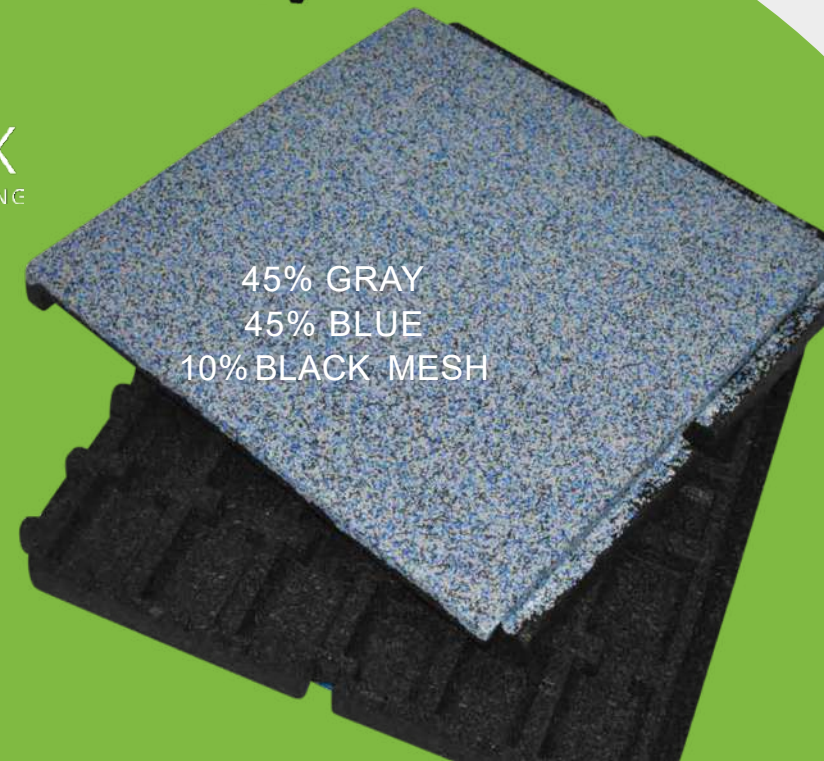

STANDARD COLORS

BEIGE

BLUE

GREEN

RED

PREMIUM COLORS*

BRIGHT BLUE

DARK BLUE

DARK GREEN

PINK

LILAC

BRIGHT RED

BRIGHT GREEN

BRIGHT YELLOW

YELLOW

BRIGHT ORANGE

BEIGE BROWN

BROWN

WHITE

EGGSHELL

GRAY

MIDDLE GRAY

DARK GREY

GEZOFLEX
EPDM FOR SYNTHETIC FLOORING

90/10
BLUE

50/50
BLUE

45% GRAY
45% BLUE
10% BLACK MESH

**Premium colors subject to upcharges*