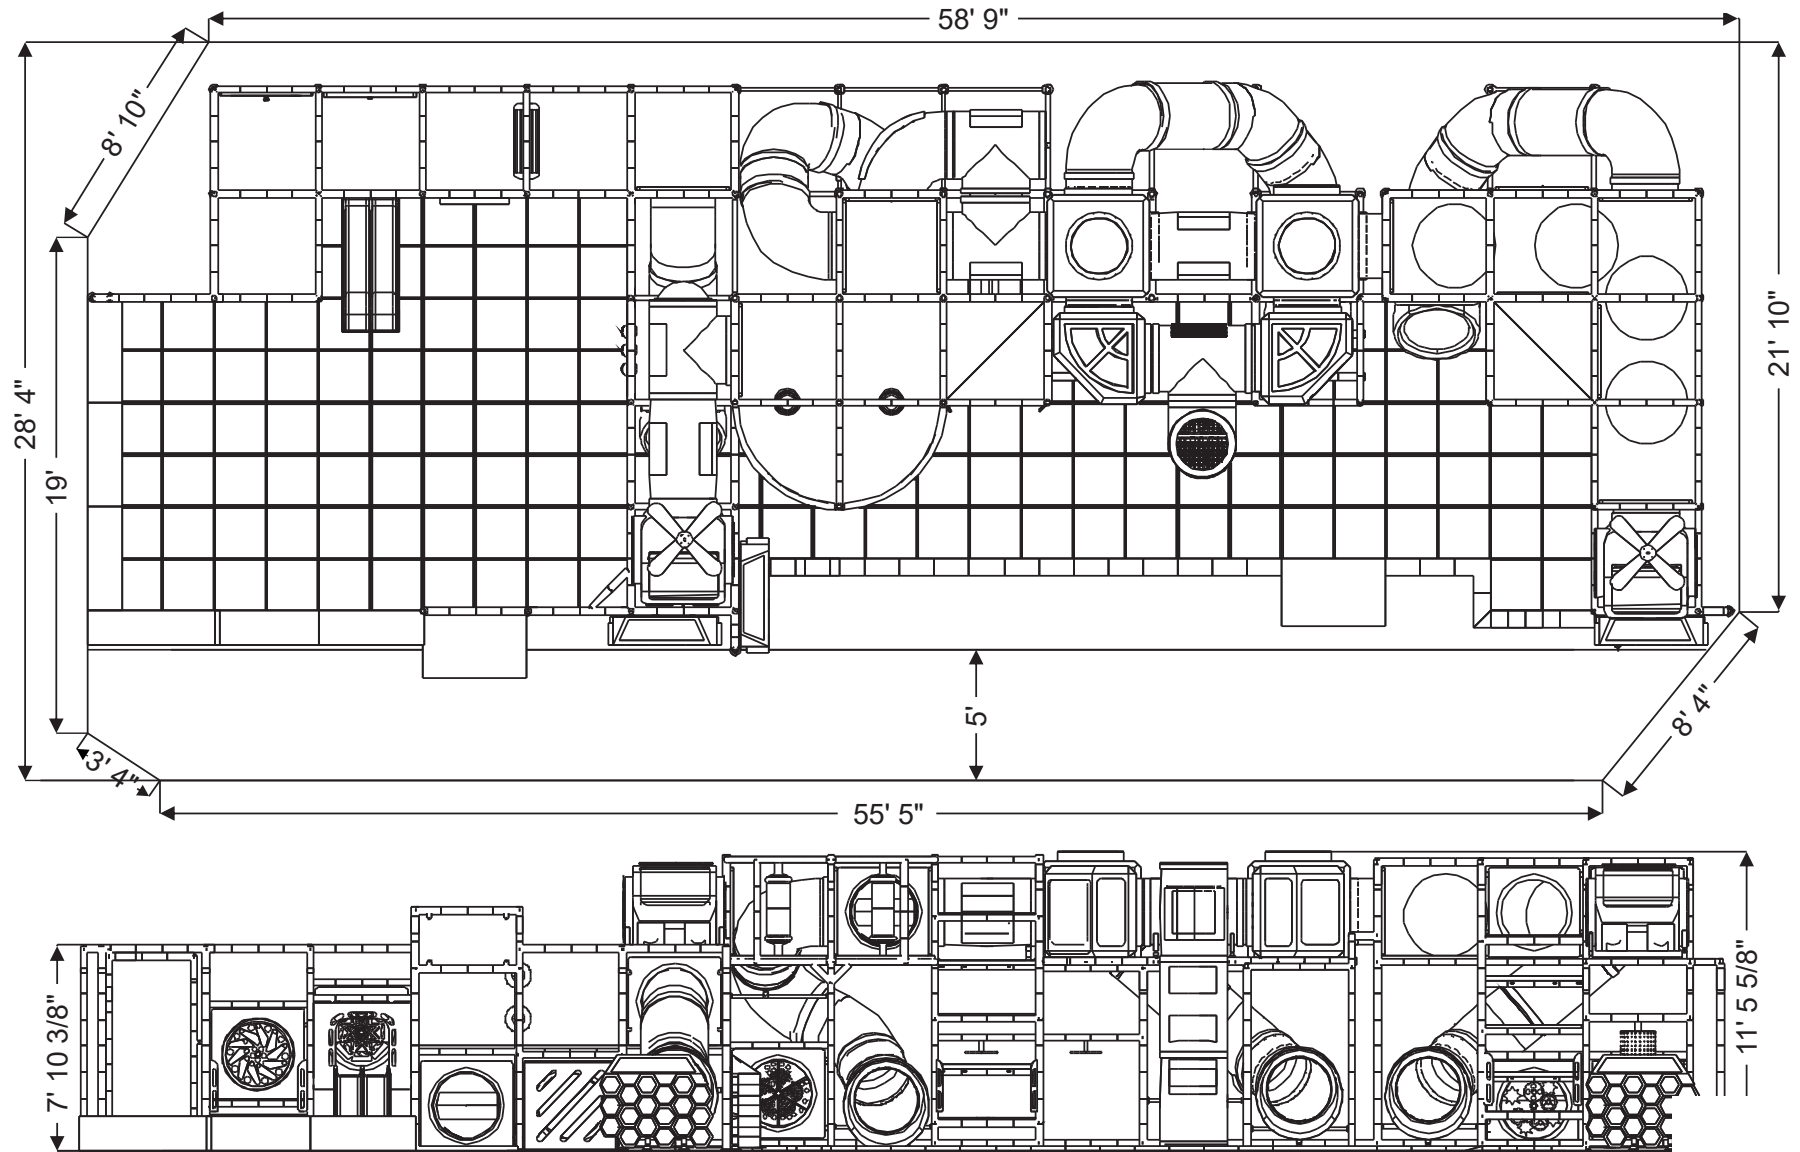

Structure: IP23149

Age Group: 2-12

ADA: Yes/Transfer

Dimensions: 59'x29'x12'

Capacity: --

Structure: IP23149

Age Group: 2-12

ADA: Yes/Transfer

Dimensions: 59'x29'x12'

Capacity: --

Structure: IP23149

Age Group: 2-12

ADA: Yes/Transfer

Dimensions: 59'x29'x12'

Capacity: --

Structure: IP23149

Age Group: 2-12

ADA: Yes/Transfer

Dimensions: 59'x29'x12'

Capacity: --

Structure: IP23149

Age Group: 2-12

ADA: Yes/Transfer

Dimensions: 59'x29'x12'

Dimensions: 59'x29'x12'

Capacity: --

Activities and Events:

(2) Wave Runs

(2) Corner Junctions
with Lookout Windows

(2) Junction Cubes
with Lookout Windows

(2) Turbo Helicopters
with Steering Wheel
and Lookout Windows