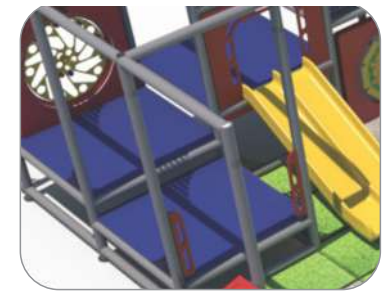

4 Level Square Deck Climb