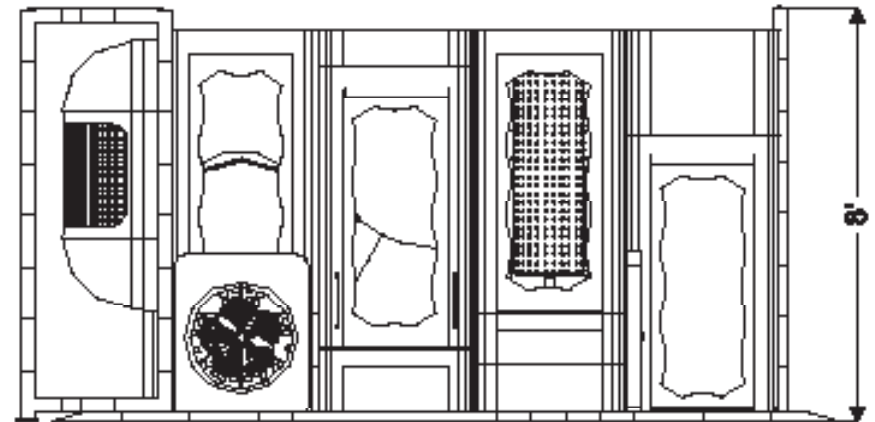

Structure: IP23110

Age Group: 2-12

ADA: Yes/Transfer

Dimensions: 17'x16'x8'

Capacity: 11

Structure: IP23110

Age Group: 2-12

ADA: Yes/Transfer

Dimensions: 17'x16'x8'

Capacity: 11

Structure: IP23110

Age Group: 2-12

ADA: Yes/Transfer

Dimensions: 17'x16'x8'

Capacity: 11

Structure: IP23110

Age Group: 2-12

ADA: Yes/Transfer

Dimensions: 17'x16'x8'

Capacity: 11

Activities and Events:

Gyro Activity Panel
Toddler Activity

Ball Turn Activity Panel
Toddler Activity

30° Enclosed Tube Slide