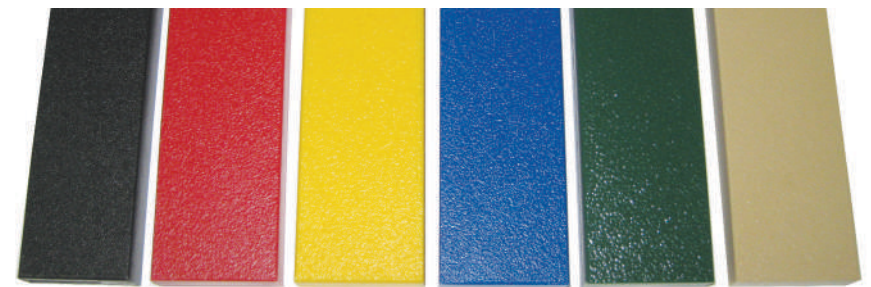

DARK RED (DR)

PURPLE (PU)

GECKO GREEN (GC)

COBALT BLUE (CB)

TEAL (TE)

GREEN (GR)

KENTUCKY GREEN (KG)

ARIZONA TURQUOISE (AT)

CYAN (CY)

BLUE (BL)

Green, Blue, Yellow, Red, Tan, Black, Silver & White

Black

Post Foam:

Black, Gray, Blue, Purple, Green, Tan, Red, & Yellow

HDPE:

Black, Red, Yellow, Blue, Green, & Tan

BUFFING TOP

Pigmented using organic powder color coating methods that will not delaminate over time.
Sealed with specially formulated polymer agent that bonds pigments into the rubber.

EPDM TOP

EPDM granules are used to create options from bright solids to special blends for specific color themes. Mixtures includes a vibrant 90% EPDM/40%black mesh for standout solids, a 50/50 mix with black mesh, and mixtures with up to 3 EPDM colors. Ask your rep about specific blends to cover your space needs.

STANDARD COLORS

BEIGE

BLUE

GREEN

RED

PREMIUM COLORS*

BRIGHT BLUE

DARK BLUE