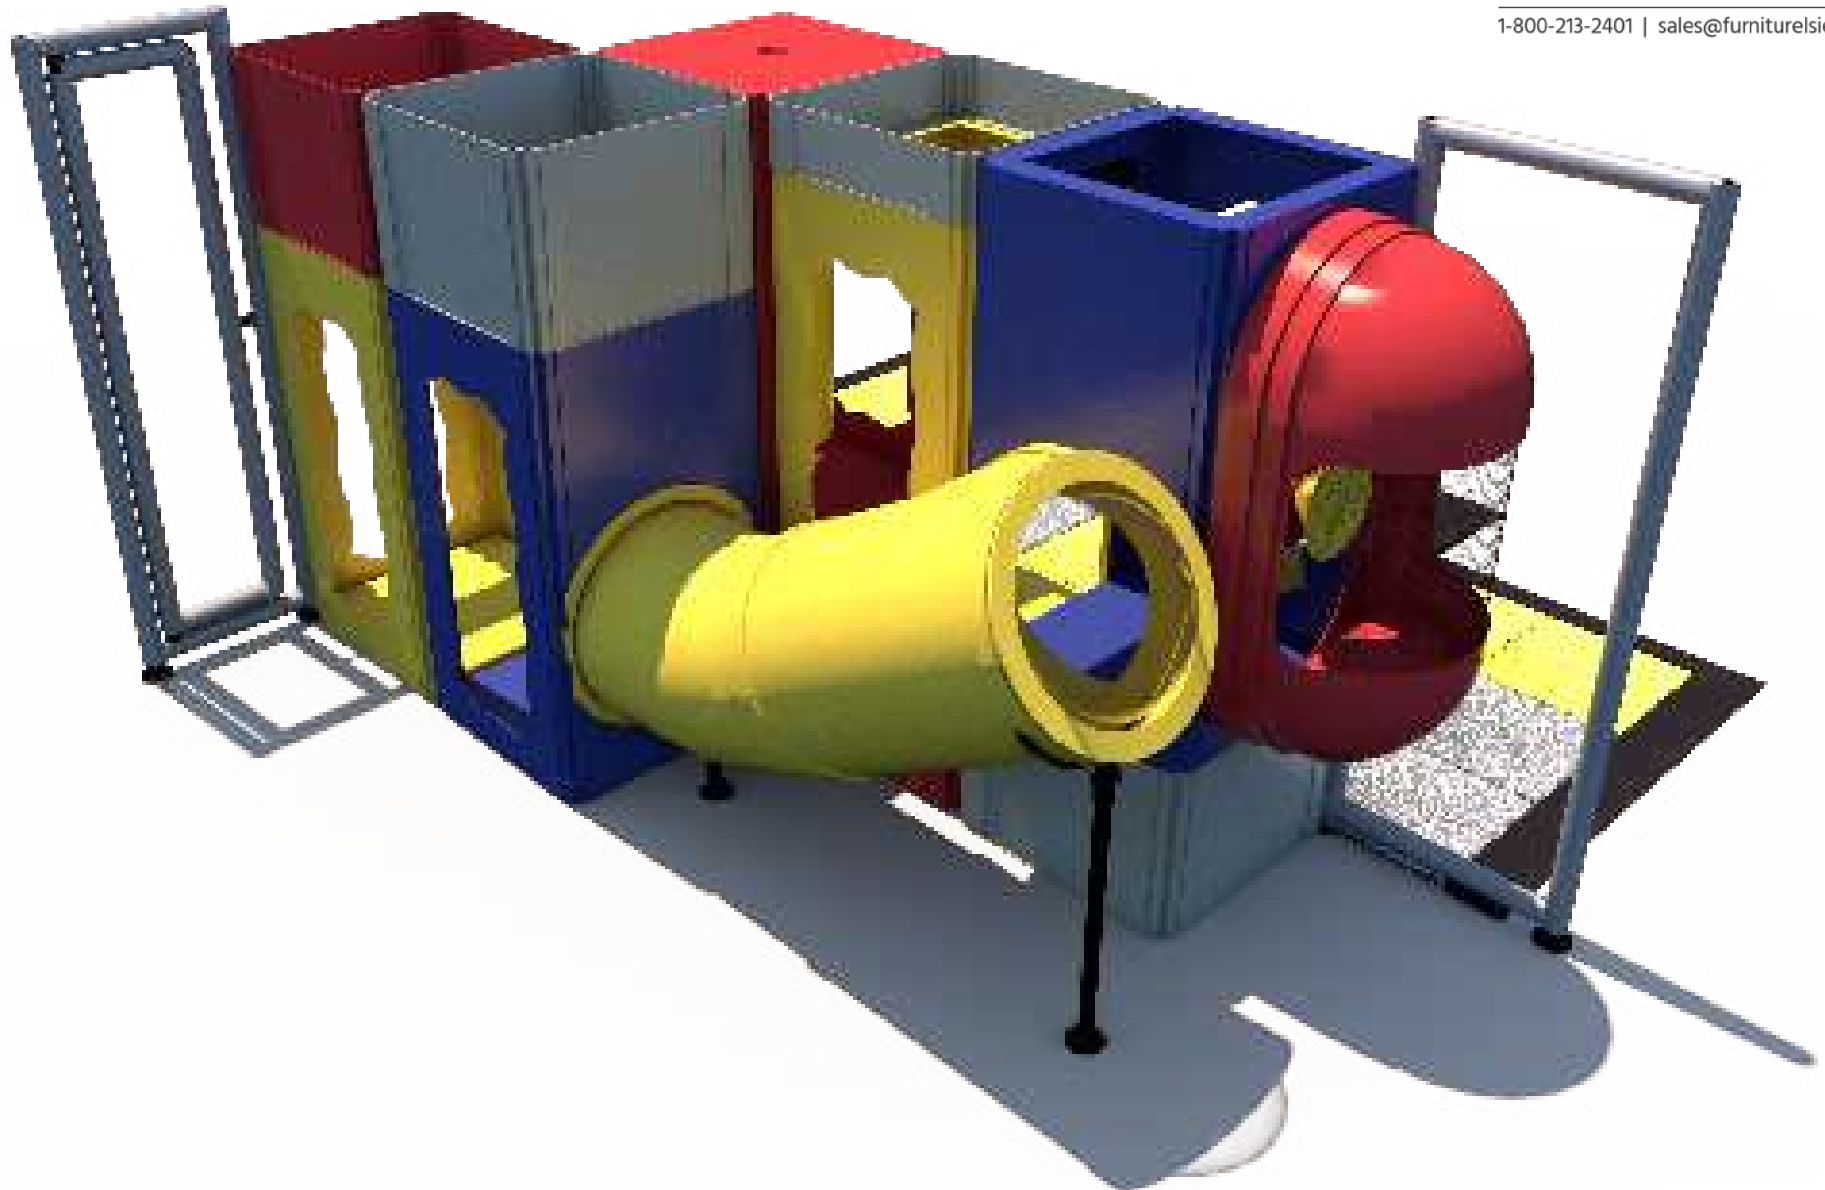

Structure: IP23110

Age Group: 2-12

ADA: Yes/Transfer

Dimensions: 17'x16'x8'

Capacity: 11

Structure: IP23110

Age Group: 2-12

ADA: Yes/Transfer

Dimensions: 17'x16'x8'

Capacity: 11

Structure: IP23110

Age Group: 2-12

ADA: Yes/Transfer

Dimensions: 17'x16'x8'

Capacity: 11

Structure: IP23110

Age Group: 2-12

ADA: Yes/Transfer

Dimensions: 17'x16'x8'

Capacity: 11

Activities and Events:

Gyro Activity Panel
Toddler Activity

Ball Turn Activity Panel
Toddler Activity

30° Enclosed Tube Slide

Sneaker Keeper

Squeeze Play

Chit Chat Balcony
with Steering Wheel
and Lookout Windows

2 Level KidCube™ Climb

Structure: IP23110

Age Group: 2-12

ADA: Yes/Transfer

Dimensions: 17'x16'x8'