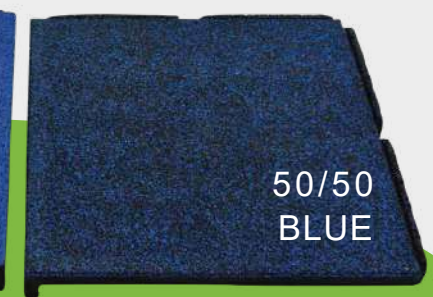

STANDARD COLORS

BEIGE

BLUE

GREEN

RED

PREMIUM COLORS*

BRIGHT BLUE

DARK BLUE

DARK GREEN

PINK

LILAC

BRIGHT RED

BRIGHT GREEN

BRIGHT YELLOW

YELLOW

BRIGHT ORANGE

BEIGE BROWN

BROWN

WHITE

EGGSHELL

GRAY

MIDDLE GRAY

DARK GREY

GEZOFLEX
EPDM FOR SYNTHETIC FLOORING

90/10
BLUE

50/50
BLUE

45% GRAY
45% BLUE
10% BLACK MESH

**Premium colors subject to upcharges*