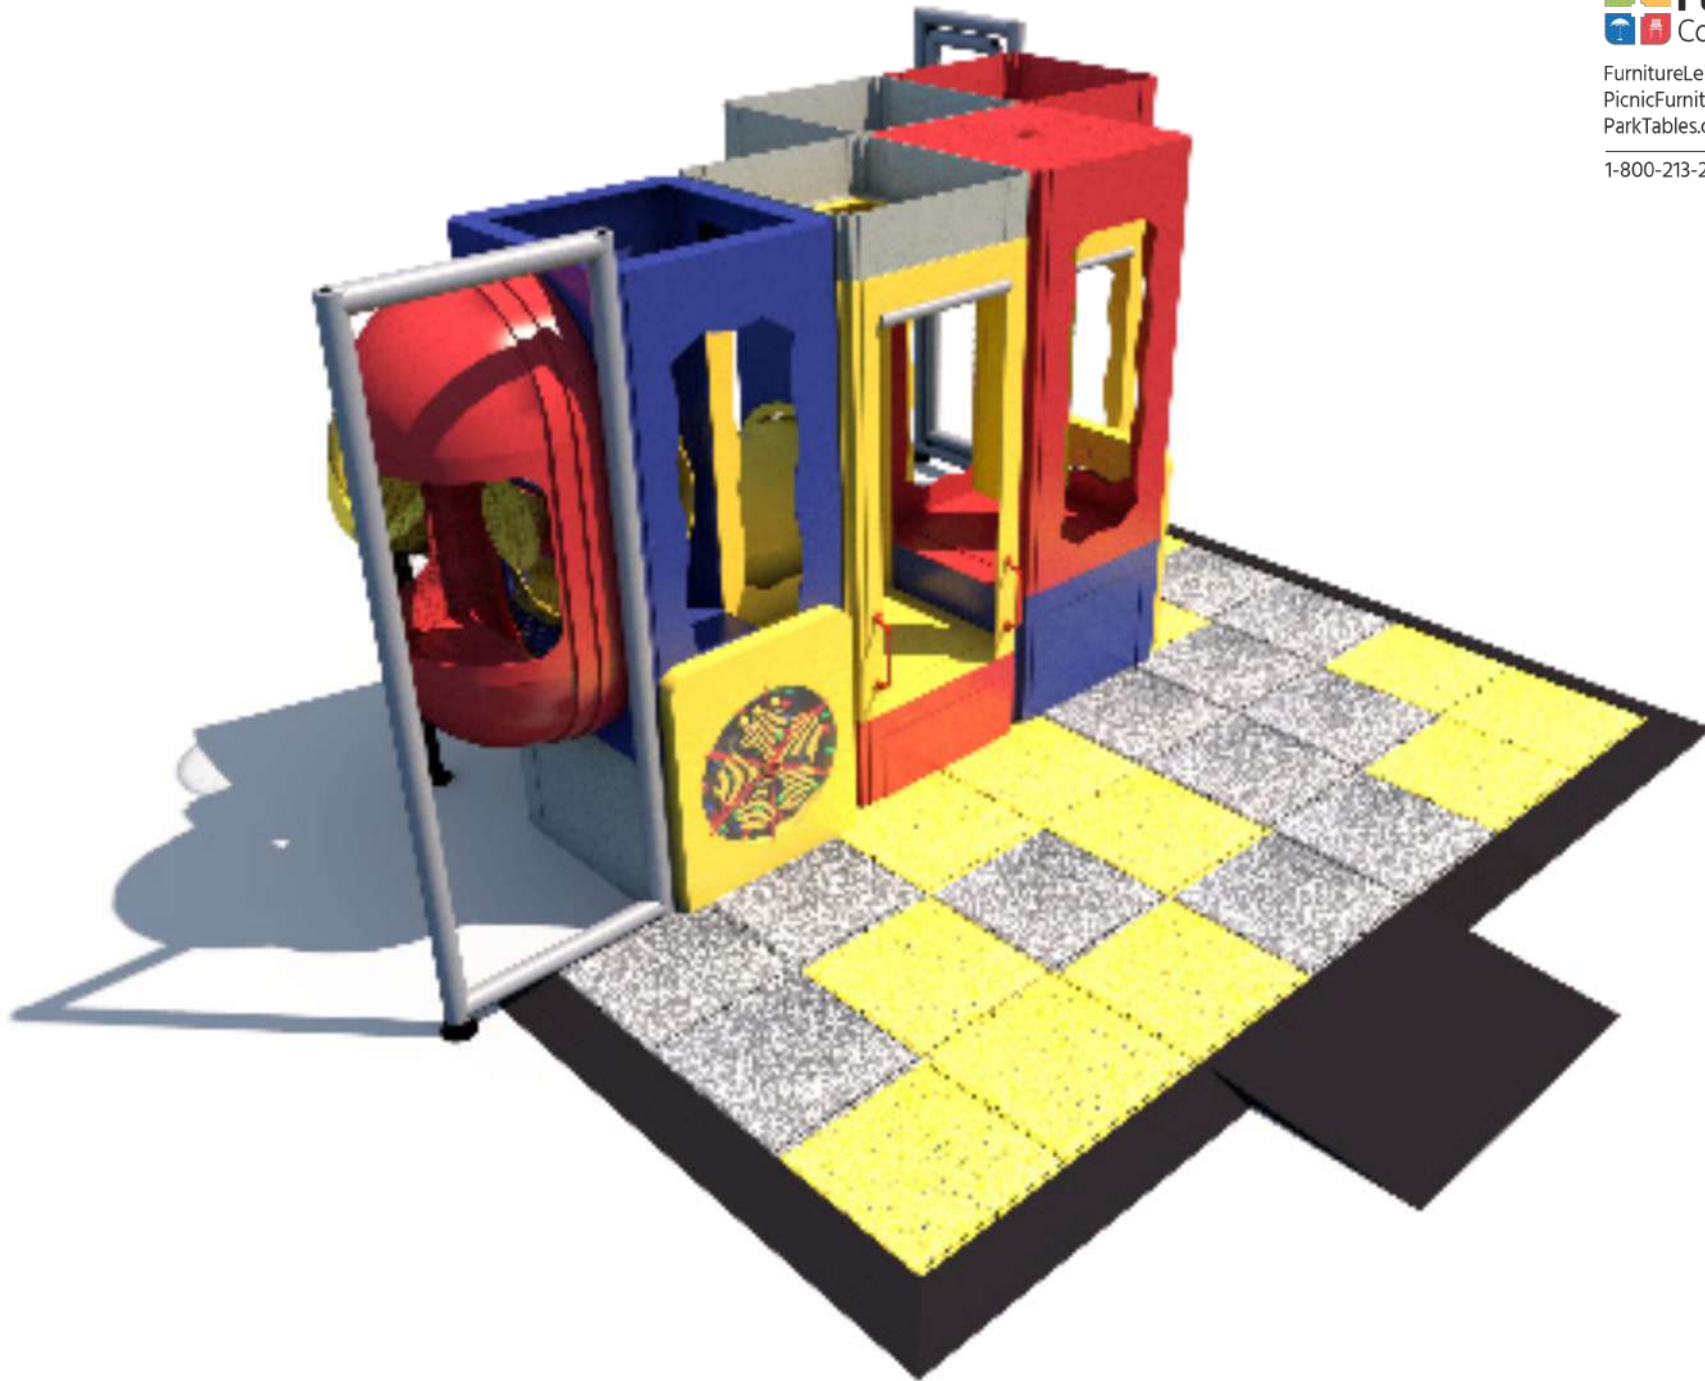

Structure: IP23110

Age Group: 2-12

ADA: Yes/Transfer

Dimensions: 17'x16'x8'

Capacity: 11

Structure: IP23110

Age Group: 2-12

ADA: Yes/Transfer

Dimensions: 17'x16'x8'

Capacity: 11

Structure: IP23110

Age Group: 2-12

ADA: Yes/Transfer

Dimensions: 17'x16'x8'

Capacity: 11

Structure: IP23110

Age Group: 2-12

ADA: Yes/Transfer

Dimensions: 17'x16'x8'

Capacity: 11

Activities and Events:

Gyro Activity Panel
Toddler Activity

Ball Turn Activity Panel
Toddler Activity

30° Enclosed Tube Slide

Sneaker Keeper

Squeeze Play

Chit Chat Balcony
with Steering Wheel
and Lookout Windows

2 Level KidCube™ Climb

Structure: IP23110

Age Group: 2-12

ADA: Yes/Transfer

Dimensions: 17'x16'x8'