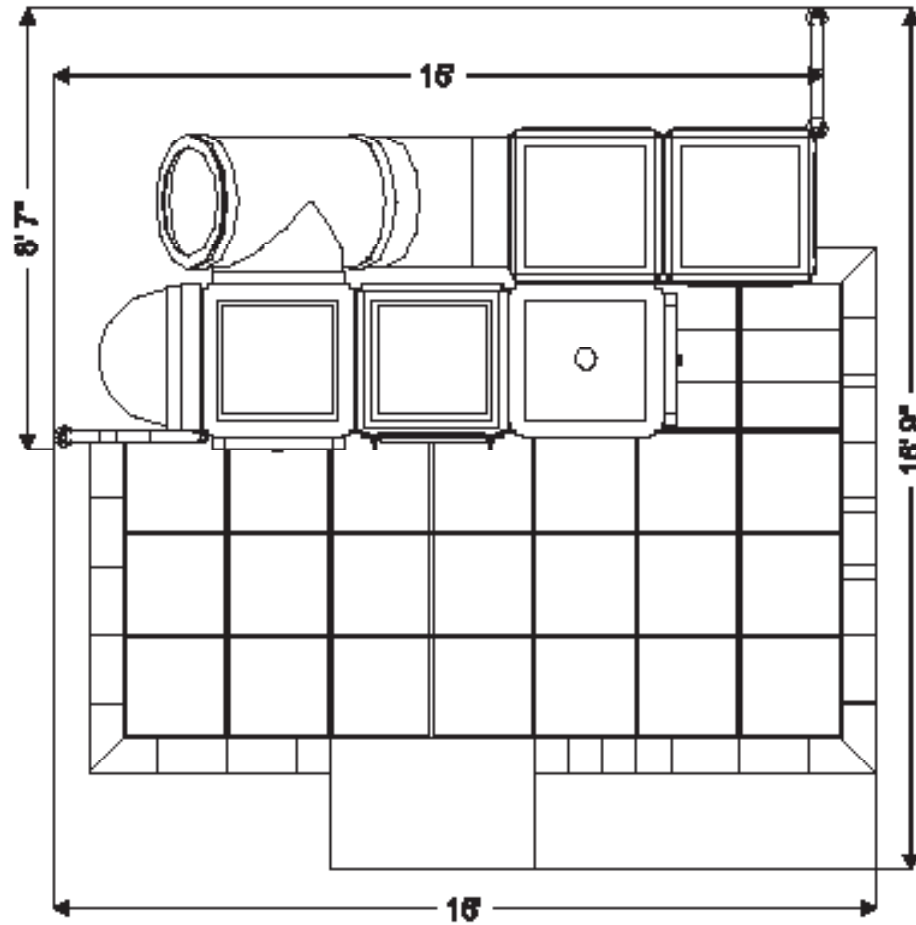

Structure: IP23110

Age Group: 2-12

ADA: Yes/Transfer

Dimensions: 17'x16'x8'

Capacity: 11

Structure: IP23110

Age Group: 2-12

ADA: Yes/Transfer

Dimensions: 17'x16'x8'

Capacity: 11

Structure: IP23110

Age Group: 2-12

ADA: Yes/Transfer

Dimensions: 17'x16'x8'

Capacity: 11

Structure: IP23110

Age Group: 2-12

ADA: Yes/Transfer

Dimensions: 17'x16'x8'

Capacity: 11

Activities and Events:

Gyro Activity Panel
Toddler Activity

Ball Turn Activity Panel
Toddler Activity

30° Enclosed Tube Slide