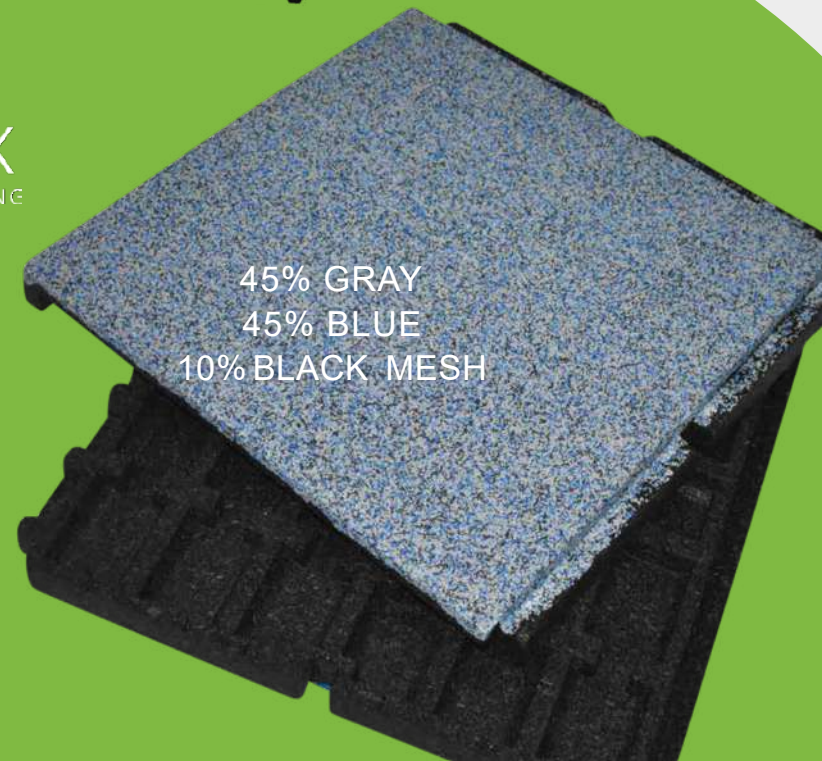

STANDARD COLORS

BEIGE

BLUE

GREEN

RED

PREMIUM COLORS*

BRIGHT BLUE

DARK BLUE

DARK GREEN

PINK

LILAC

BRIGHT RED

BRIGHT GREEN

BRIGHT YELLOW

YELLOW

BRIGHT ORANGE

BEIGE BROWN

BROWN

WHITE

EGGSHELL

GRAY

MIDDLE GRAY

DARK GREY

GEZOFLEX
EPDM FOR SYNTHETIC FLOORING

90/10
BLUE

50/50
BLUE

45% GRAY
45% BLUE
10% BLACK MESH

**Premium colors subject to upcharges*