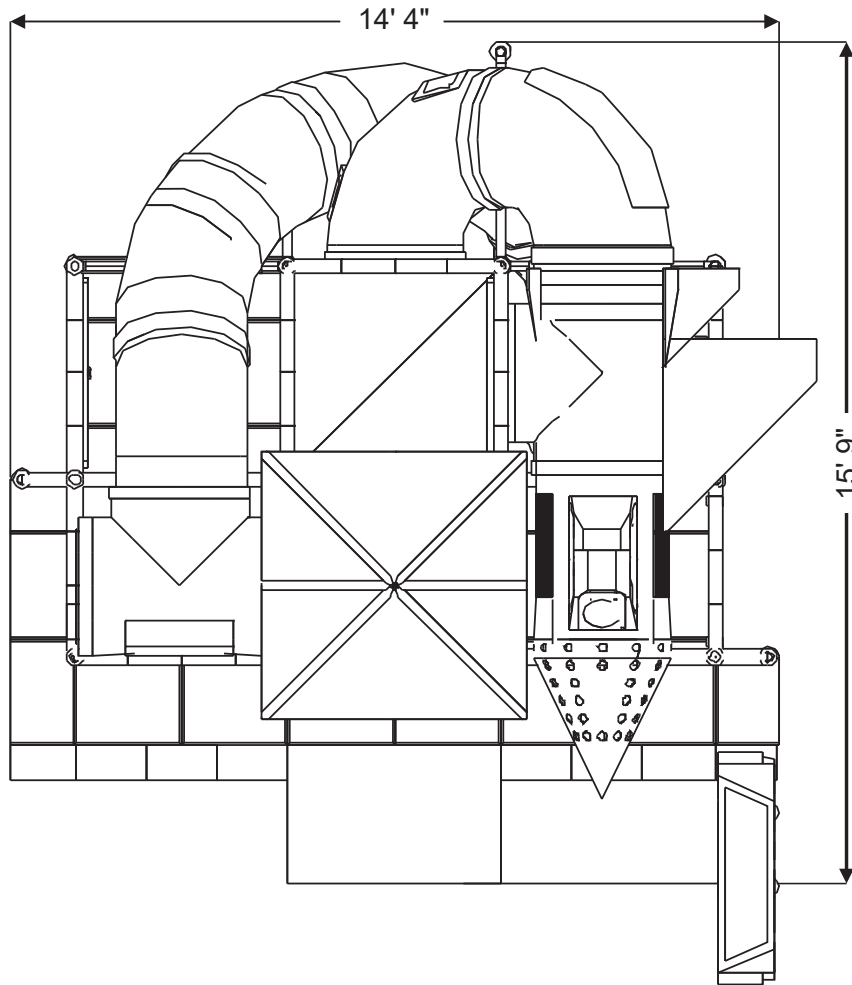

Structure: IP23122

Age Group: 2-12

ADA: Yes/Transfer

Dimensions: 16'x15'15'

Capacity: 17

Structure: IP23122

Age Group: 2-12

ADA: Yes/Transfer

Dimensions: 16'x15'15'

Capacity: 17

Structure: IP23122

Age Group: 2-12

ADA: Yes/Transfer

Dimensions: 16'x15'15'

Capacity: 17

Structure: IP23122

Age Group: 2-12

ADA: Yes/Transfer

Dimensions: 16'x15'15'

Capacity: 17

Structure: IP23122

Age Group: 2-12

ADA: Yes/Transfer

Dimensions: 16'x15'15'