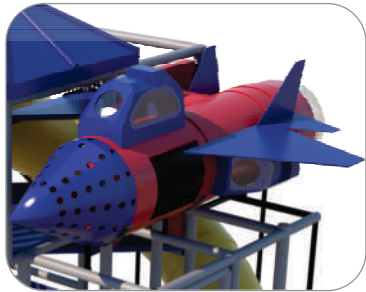

Capacity: 17

Activities and Events:

Ball Turn Activity Panel
Toddler Activity

7' Curved Incline Crawl
Tunnel with Lookout Windows

T-Tube Junction
with Lookout Windows

9' Enclosed Curved
Tube Slide

6 Level Deck Climb

Jet with Steering Wheel
and Lookout Windows

Sneaker Keeper

Drum Activity Panel
Toddler Activity

Structure: IP23122

Age Group: 2-12

ADA: Yes/Transfer

Dimensions: 16'x15'15'

Capacity: 17