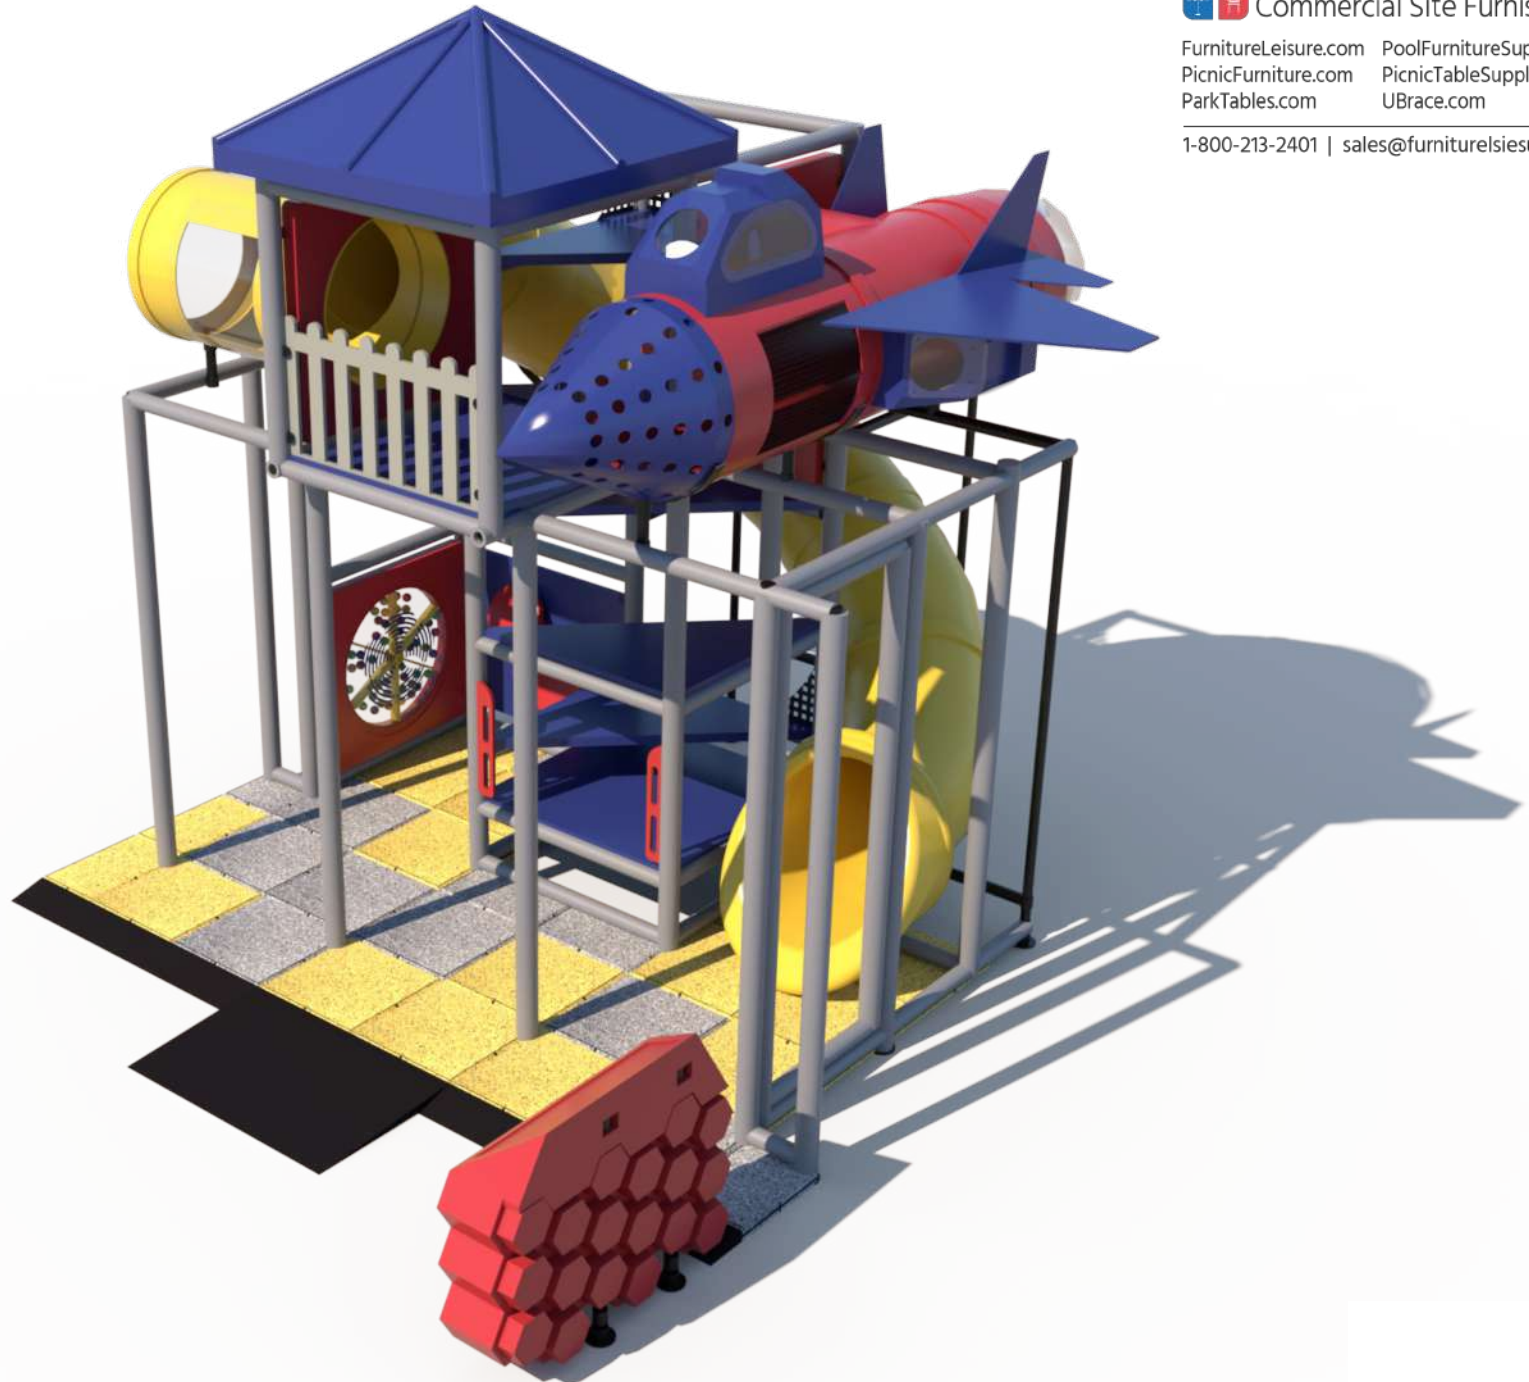

Structure: IP23122

Age Group: 2-12

ADA: Yes/Transfer

Dimensions: 16'x15'15'

Capacity: 17

Structure: IP23122

Age Group: 2-12

ADA: Yes/Transfer

Dimensions: 16'x15'15'

Capacity: 17

Structure: IP23122

Age Group: 2-12

ADA: Yes/Transfer

Dimensions: 16'x15'15'

Capacity: 17

Structure: IP23122

Capacity: 17

Activities and Events:

Ball Turn Activity Panel
Toddler Activity

7' Curved Incline Crawl
Tunnel with Lookout Windows

T-Tube Junction
with Lookout Windows

9' Enclosed Curved
Tube Slide

6 Level Deck Climb

Jet with Steering Wheel
and Lookout Windows

Sneaker Keeper

Drum Activity Panel
Toddler Activity

Structure: IP23122

Age Group: 2-12

ADA: Yes/Transfer

Dimensions: 16'x15'15'

Capacity: 17