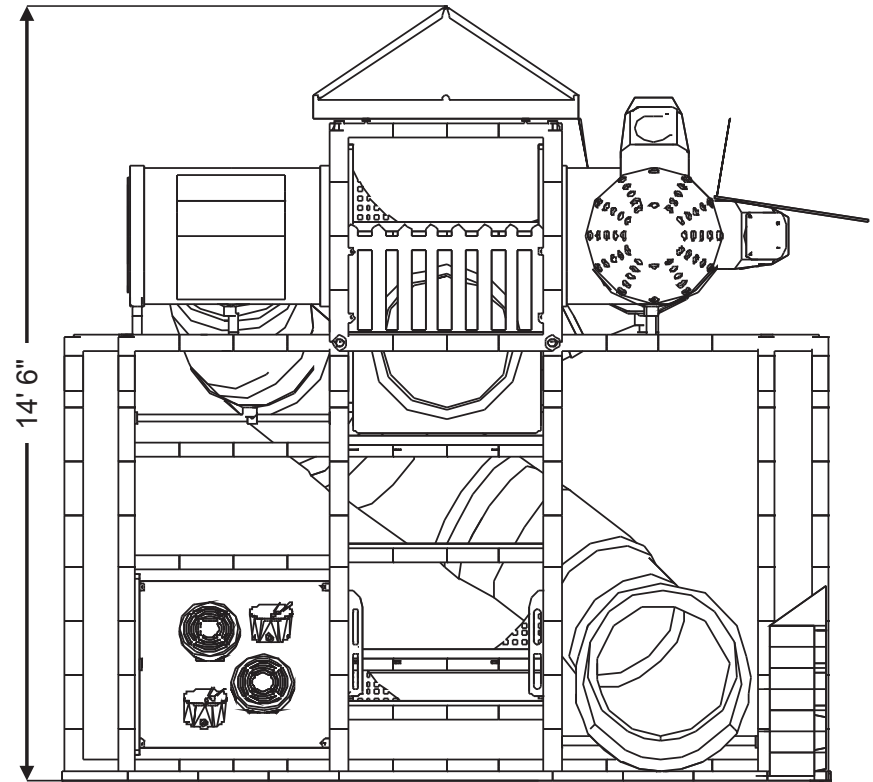

Structure: IP23122

Age Group: 2-12

ADA: Yes/Transfer

Dimensions: 16'x15'15'

Capacity: 17

Structure: IP23122

Age Group: 2-12

ADA: Yes/Transfer

Dimensions: 16'x15'15'

Capacity: 17

Structure: IP23122

Age Group: 2-12

ADA: Yes/Transfer

Dimensions: 16'x15'15'

Capacity: 17

Structure: IP23122

Age Group: 2-12

ADA: Yes/Transfer

Dimensions: 16'x15'15'

Capacity: 17

Structure: IP23122

Age Group: 2-12

ADA: Yes/Transfer

Dimensions: 16'x15'15'