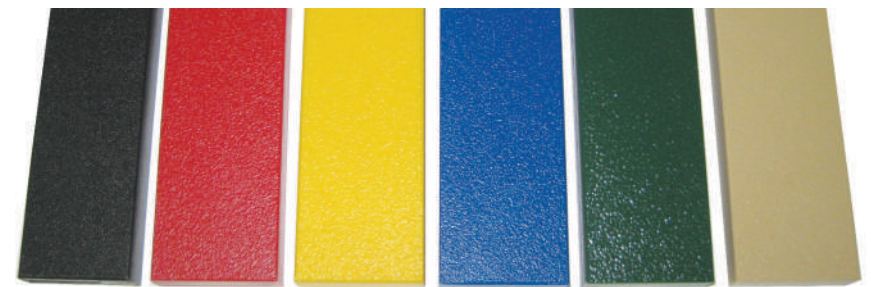

PURPLE (PU)

GECKO GREEN (GC)

COBALT BLUE (CB)

TEAL (TE)

GREEN (GR)

KENTUCKY GREEN (KG)

ARIZONA TURQUOISE (AT)

CYAN (CY)

BLUE (BL)

Green, Blue, Yellow, Red, Tan, Black, Silver & White

Black

Post Foam:

Black, Gray, Blue, Purple, Green, Tan, Red, & Yellow

HDPE:

Black, Red, Yellow, Blue, Green, & Tan

BUFFING TOP

Pigmented using organic powder color coating methods that will not delaminate over time.
Sealed with specially formulated polymer agent that bonds pigments into the rubber.

EPDM TOP

EPDM granules are used to create options from bright solids to special blends for specific color themes. Mixtures includes a vibrant 90% EPDM/40%black mesh for standout solids, a 50/50 mix with black mesh, and mixtures with up to 3 EPDM colors. Ask your rep about specific blends to cover your space needs.

STANDARD COLORS

BEIGE

BLUE

GREEN

RED

PREMIUM COLORS*

BRIGHT BLUE

DARK BLUE