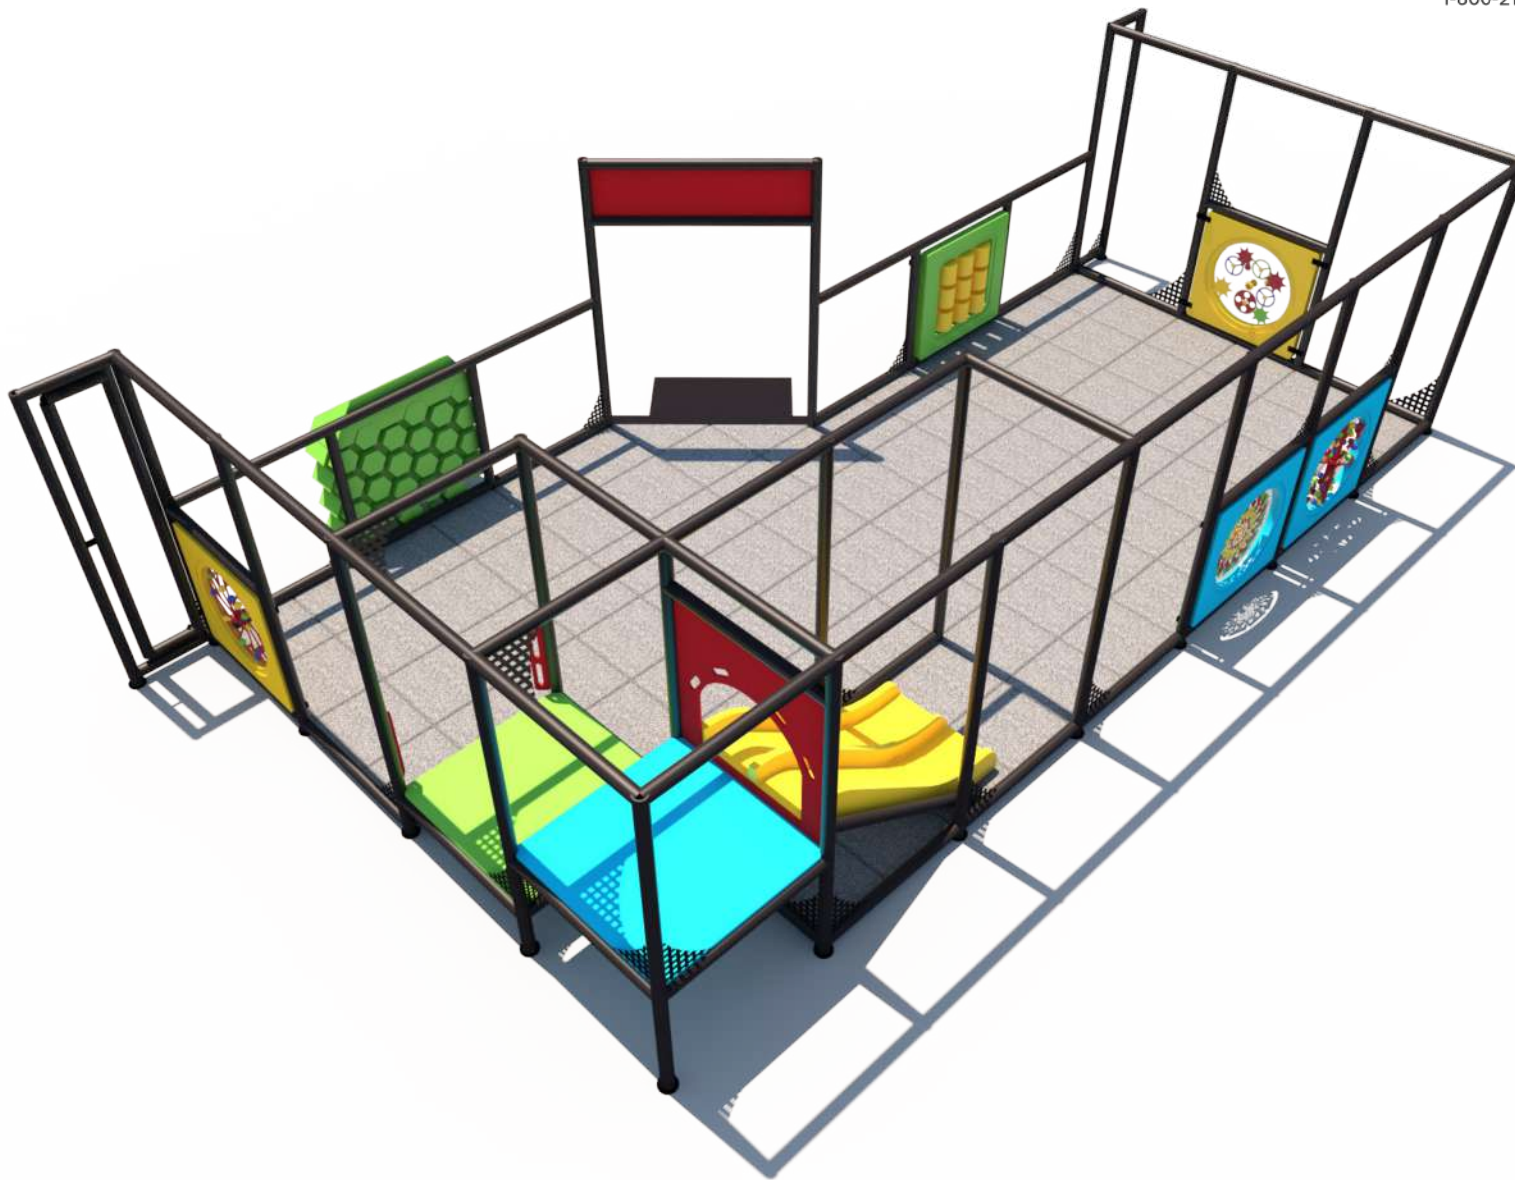

Structure: IP23150

Age Group: 2-12

ADA: Yes/Transfer

Dimensions: 32'x17'x8'

Capacity: --

Structure: IP23150

Age Group: 2-12

ADA: Yes/Transfer

Dimensions: 32'x17'x8'

Capacity: --

Structure: IP23150

Age Group: 2-12

ADA: Yes/Transfer

Dimensions: 32'x17'x8'

Capacity: --

Structure: IP23150

Age Group: 2-12

ADA: Yes/Transfer

Dimensions: 32'x17'x8'

Capacity: --

Structure: IP23150

Age Group: 2-12

ADA: Yes/Transfer

Dimensions: 32'x17'x8'

3' Triple Rail Slide

Sneaker Keeper

2 Level Square
Deck Climb

Structure: IP23150

Age Group: 2-12

ADA: Yes/Transfer

Dimensions: 32'x17'x8'

Capacity: --