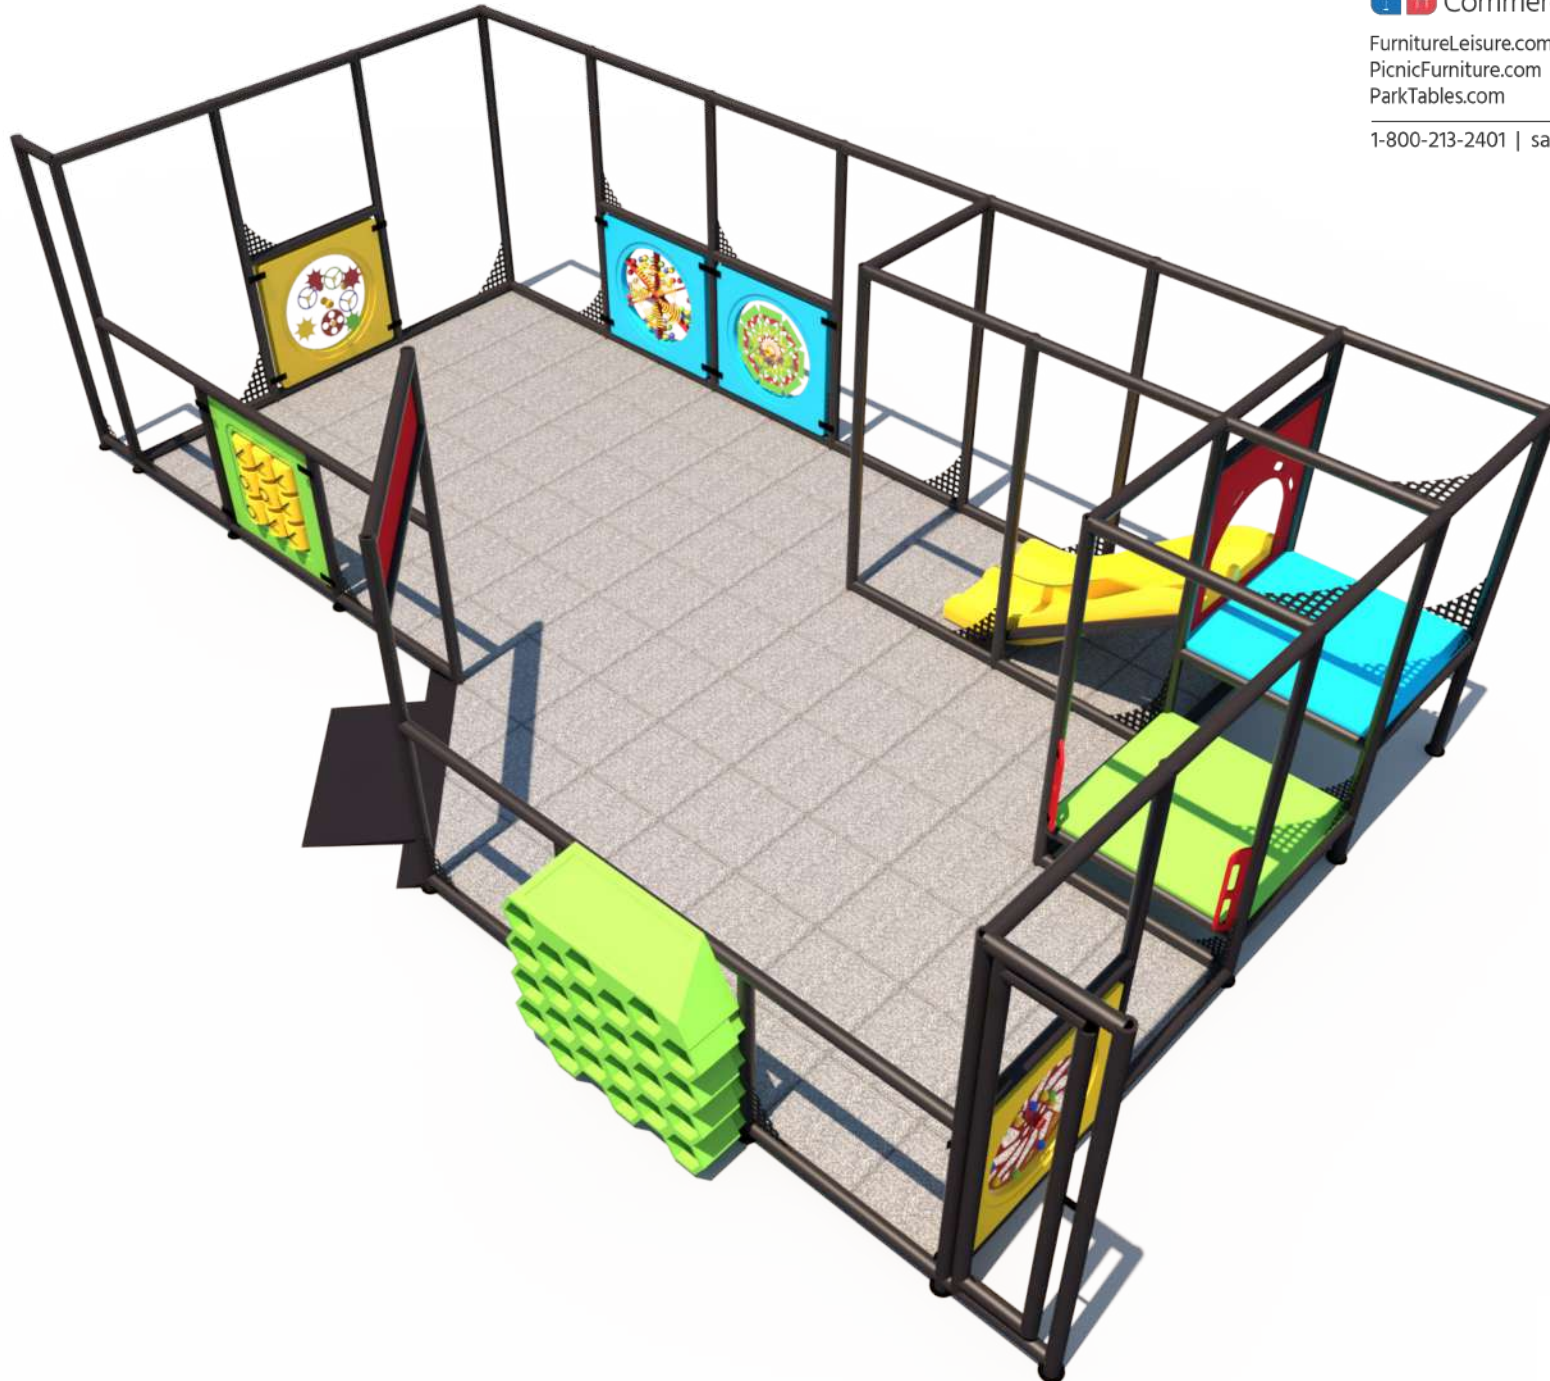

Structure: IP23150

Age Group: 2-12

ADA: Yes/Transfer

Dimensions: 32'x17'x8'

Capacity: --

Structure: IP23150

Age Group: 2-12

ADA: Yes/Transfer

Dimensions: 32'x17'x8'

Capacity: --

Structure: IP23150

Age Group: 2-12

ADA: Yes/Transfer

Dimensions: 32'x17'x8'

Capacity: --

Structure: IP23150

Age Group: 2-12

ADA: Yes/Transfer

Dimensions: 32'x17'x8'

Capacity: --

Structure: IP23150

Age Group: 2-12

ADA: Yes/Transfer

Dimensions: 32'x17'x8'

3' Triple Rail Slide

Sneaker Keeper

2 Level Square
Deck Climb

Structure: IP23150

Age Group: 2-12

ADA: Yes/Transfer

Dimensions: 32'x17'x8'

Capacity: --