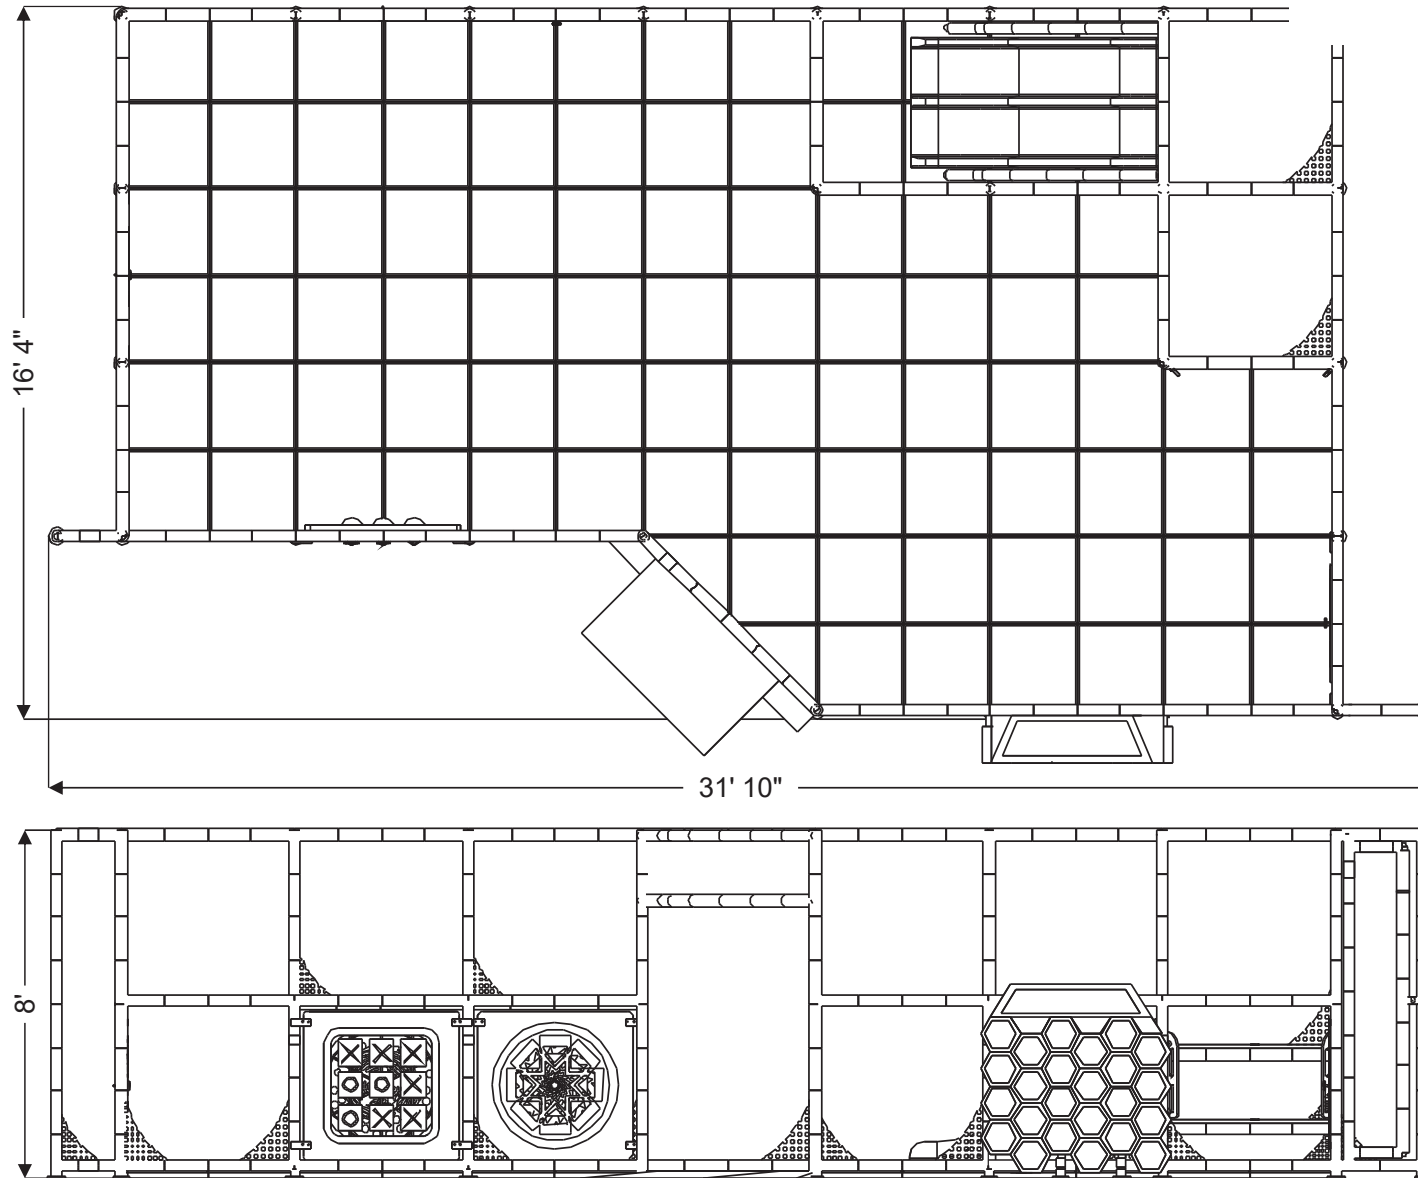

Structure: IP23150

Age Group: 2-12

ADA: Yes/Transfer

Dimensions: 32'x17'x8'

Capacity: --

Structure: IP23150

Age Group: 2-12

ADA: Yes/Transfer

Dimensions: 32'x17'x8'

Capacity: --

Structure: IP23150

Age Group: 2-12

ADA: Yes/Transfer

Dimensions: 32'x17'x8'

Capacity: --

Structure: IP23150

Age Group: 2-12

ADA: Yes/Transfer

Dimensions: 32'x17'x8'

Capacity: --

Structure: IP23150

Age Group: 2-12

ADA: Yes/Transfer

Dimensions: 32'x17'x8'