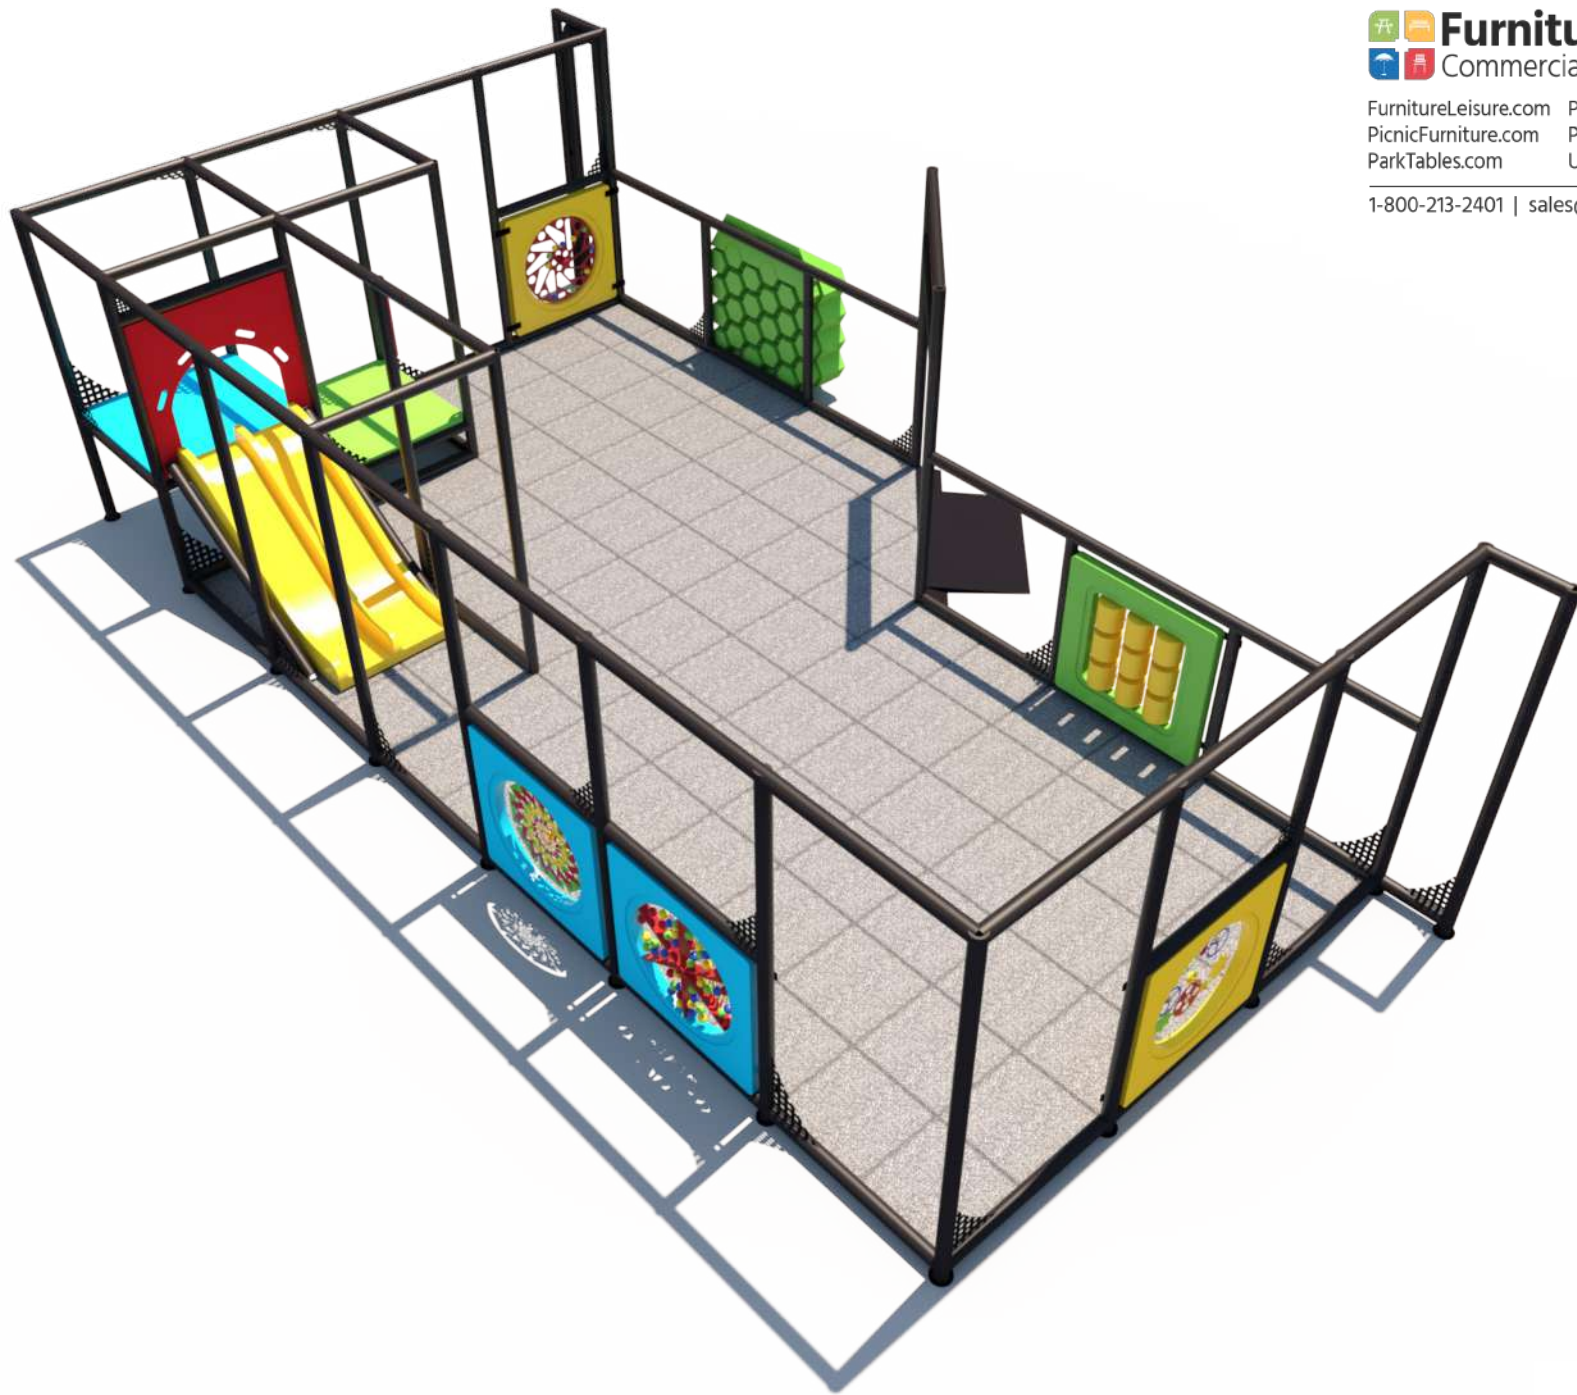

Structure: IP23150

Age Group: 2-12

ADA: Yes/Transfer

Dimensions: 32'x17'x8'

Capacity: --

Structure: IP23150

Age Group: 2-12

ADA: Yes/Transfer

Dimensions: 32'x17'x8'

Capacity: --

Structure: IP23150

Age Group: 2-12

ADA: Yes/Transfer

Dimensions: 32'x17'x8'

Capacity: --

Structure: IP23150

Age Group: 2-12

ADA: Yes/Transfer

Dimensions: 32'x17'x8'

Capacity: --

Structure: IP23150

Age Group: 2-12

ADA: Yes/Transfer

Dimensions: 32'x17'x8'

3' Triple Rail Slide

Sneaker Keeper

2 Level Square
Deck Climb

Structure: IP23150

Age Group: 2-12

ADA: Yes/Transfer

Dimensions: 32'x17'x8'

Capacity: --