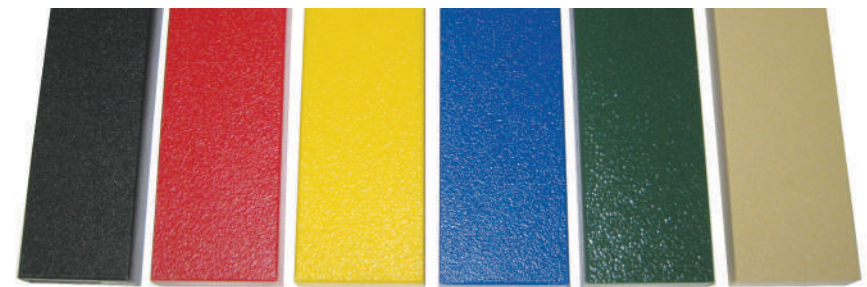

PURPLE (PU)

GECKO GREEN (GC)

COBALT BLUE (CB)

TEAL (TE)

GREEN (GR)

KENTUCKY GREEN (KG)

ARIZONA TURQUOISE (AT)

CYAN (CY)

BLUE (BL)

Green, Blue, Yellow, Red, Tan, Black, Silver & White

Black

Post Foam:

Black, Gray, Blue, Purple, Green, Tan, Red, & Yellow

HDPE:

Black, Red, Yellow, Blue, Green, & Tan

BUFFING TOP

Pigmented using organic powder color coating methods that will not delaminate over time.
Sealed with specially formulated polymer agent that bonds pigments into the rubber.

EPDM TOP

EPDM granules are used to create options from bright solids to special blends for specific color themes. Mixtures includes a vibrant 90% EPDM/40%black mesh for standout solids, a 50/50 mix with black mesh, and mixtures with up to 3 EPDM colors. Ask your rep about specific blends to cover your space needs.

STANDARD COLORS

BEIGE

BLUE

GREEN

RED

PREMIUM COLORS*

BRIGHT BLUE

DARK BLUE