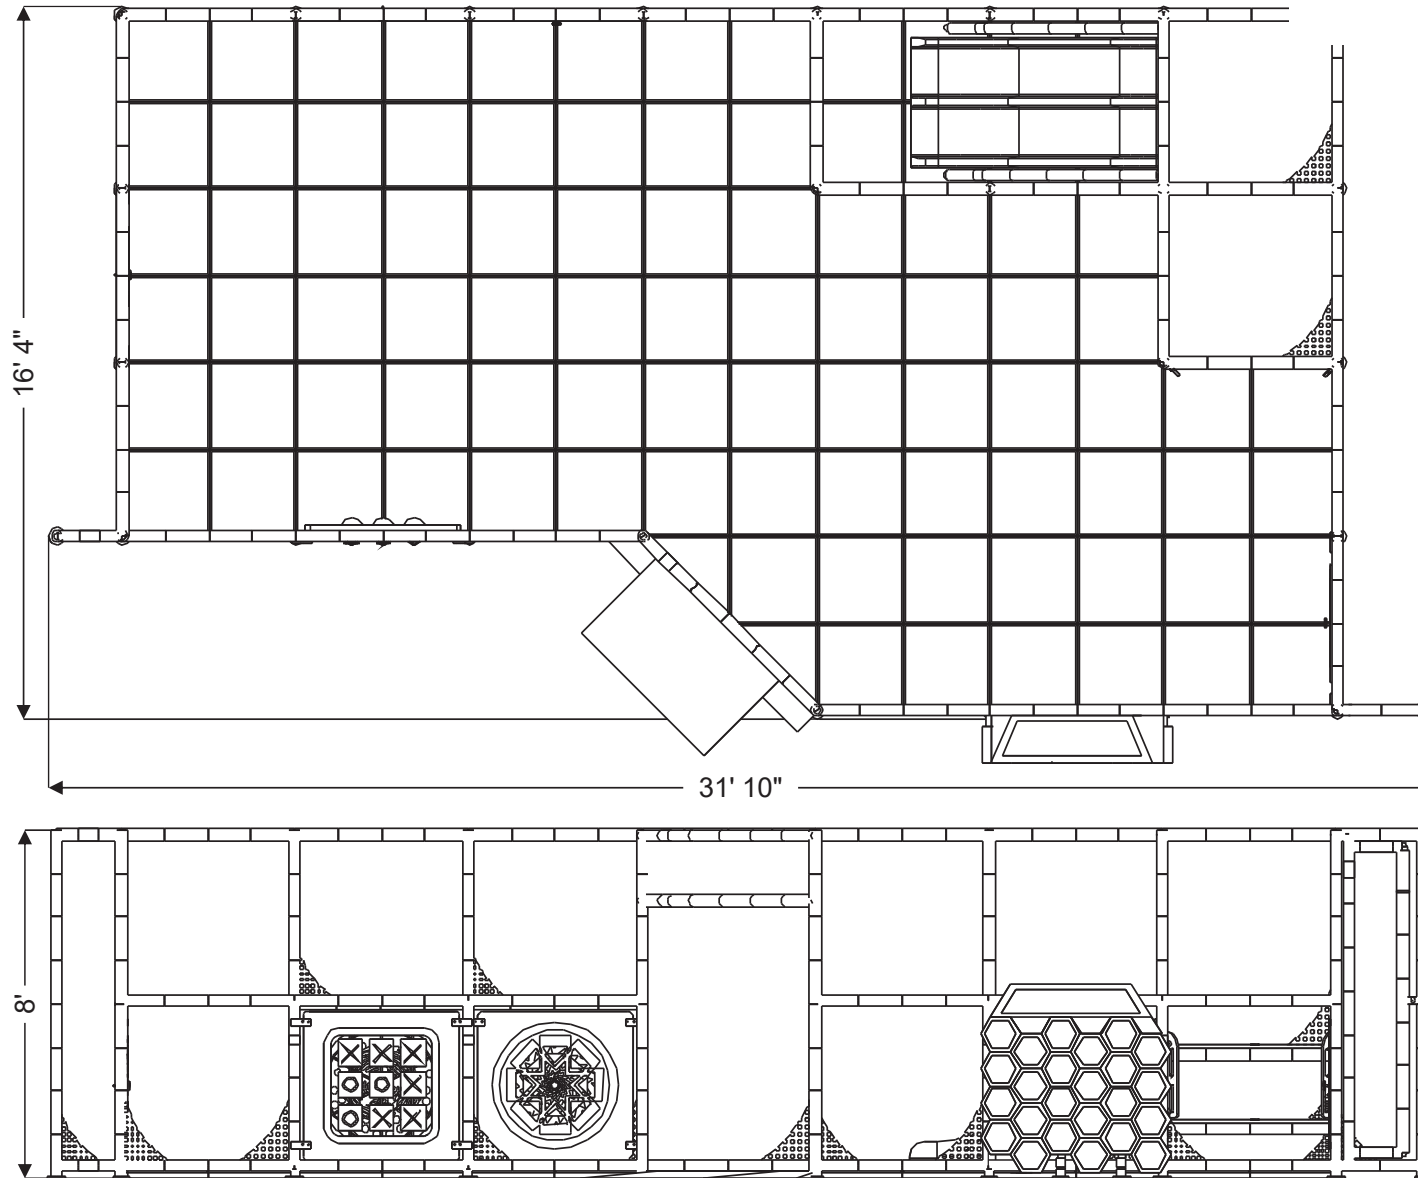

Structure: IP23151B

Age Group: 2-12

ADA: Yes/Transfer

Dimensions: 32'x17'x8'

Capacity: --

Structure: IP23151B

Age Group: 2-12

ADA: Yes/Transfer

Dimensions: 32'x17'x8'

Capacity: --

Structure: IP23151B

Age Group: 2-12

ADA: Yes/Transfer

Dimensions: 32'x17'x8'

Capacity: --

Structure: IP23151B

Age Group: 2-12

ADA: Yes/Transfer

Dimensions: 32'x17'x8'

Capacity: --

Structure: IP23151B

Age Group: 2-12

ADA: Yes/Transfer

Dimensions: 32'x17'x8'