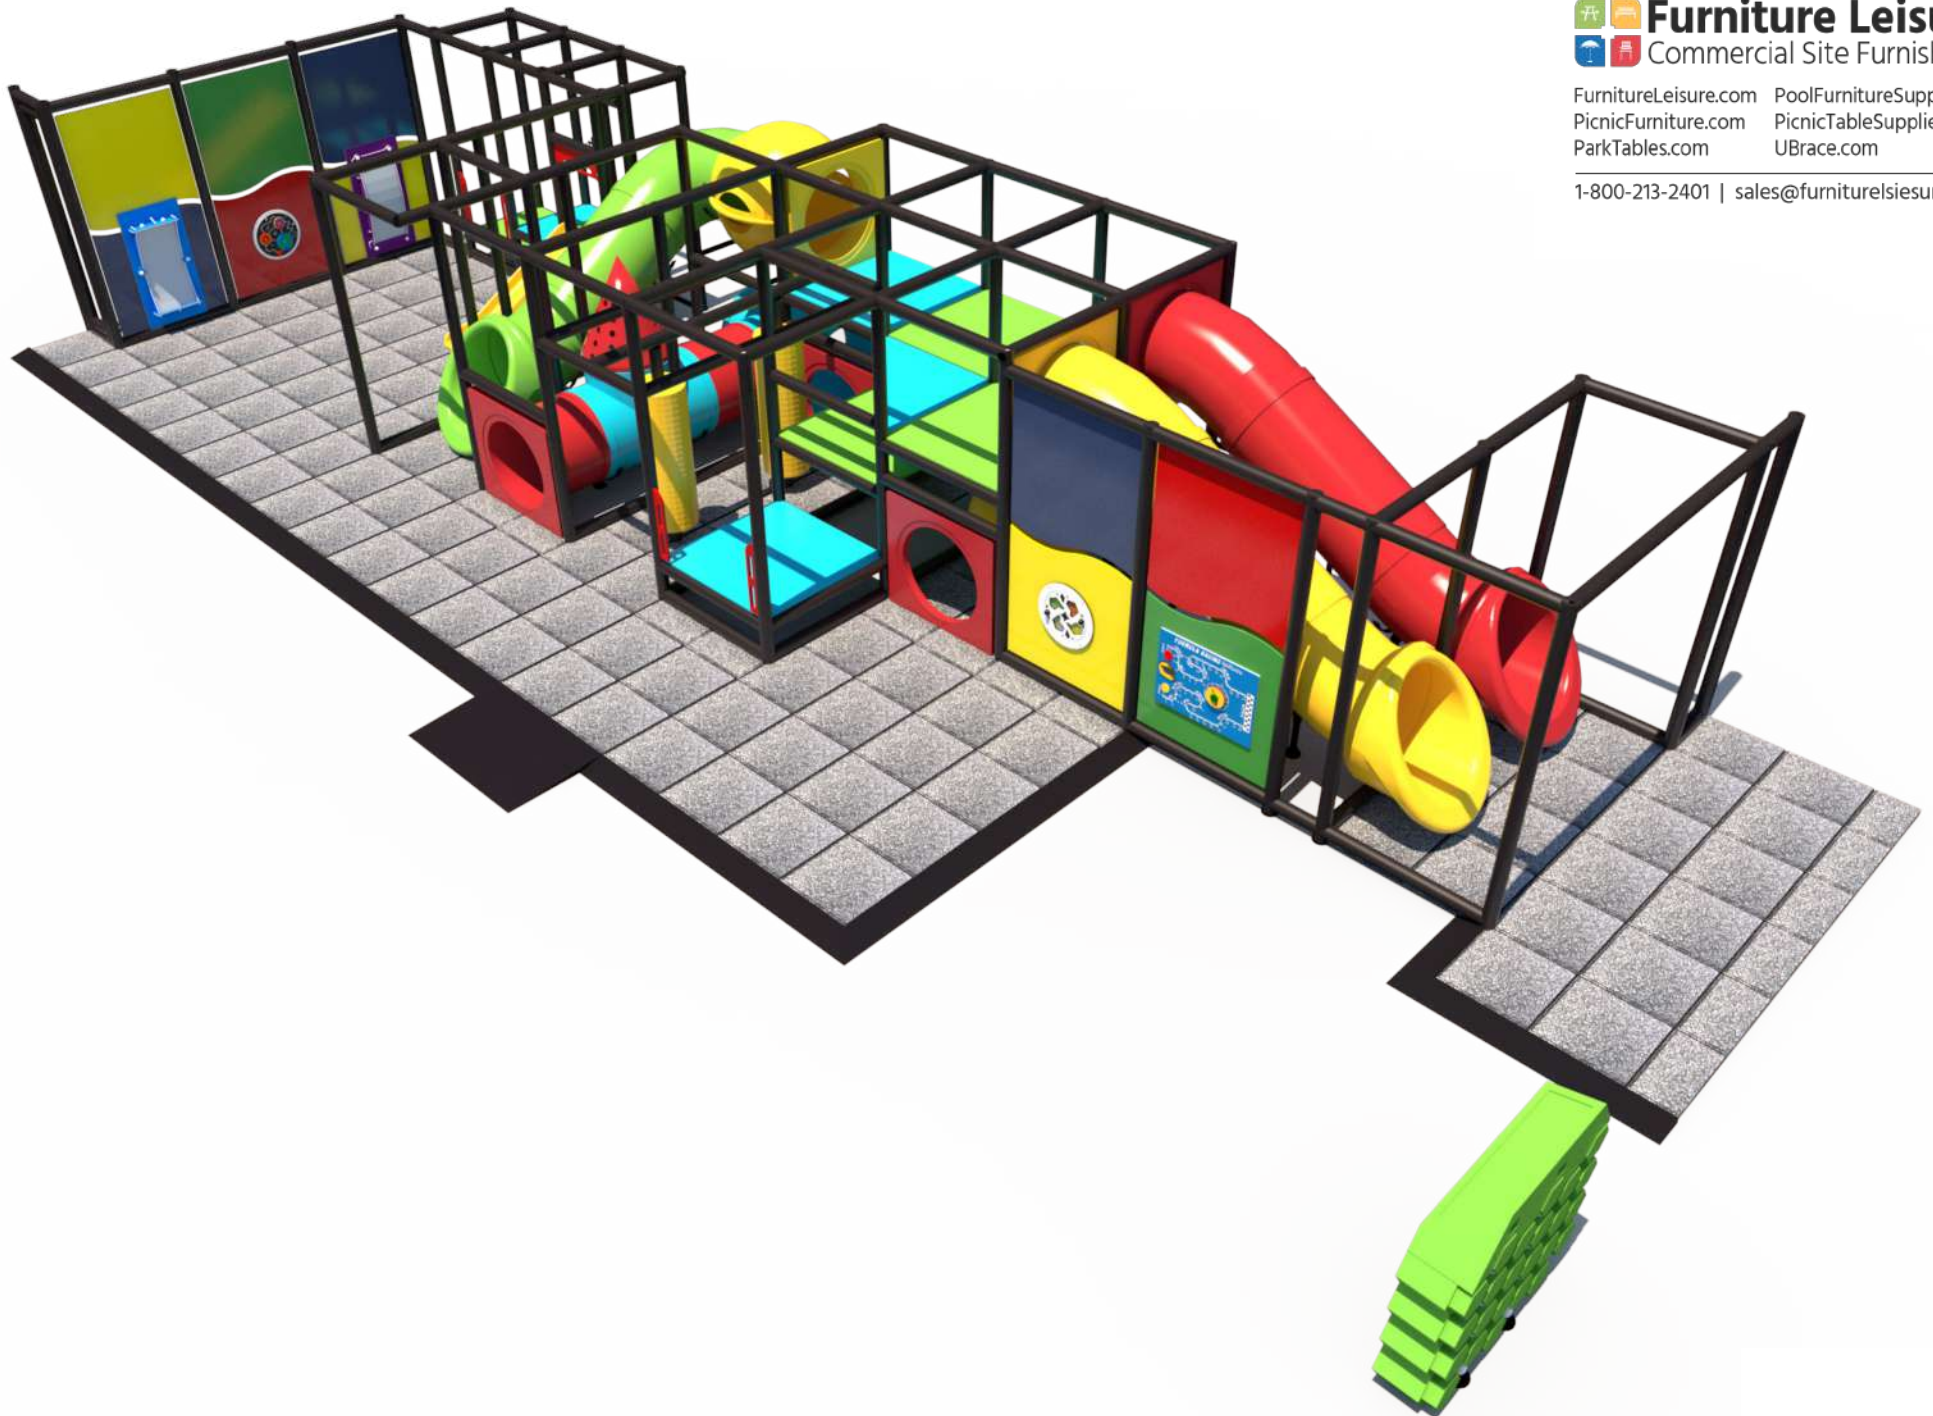

Structure: IP23152

Age Group: 2-12

ADA: Yes/Transfer

Dimensions: 53'x20 'x9'

Capacity: --

Structure: IP23152

Age Group: 2-12

ADA: Yes/Transfer

Dimensions: 53'x20 'x9'

Capacity: --

Structure: IP23152

Age Group: 2-12

ADA: Yes/Transfer

Dimensions: 53'x20 'x9'

Capacity: --

Structure: IP23152

Capacity: --

Activities and Events:

11' Crawl Tunnel with
Cone Lookout

Sphere Junction
with Lookout Windows

Tot Triple Rail Slide

3 & 4 Level
Deck Climbs

Sneaker Keeper

(2) Squeeze Plays

T-Tube Junction
with Lookout Windows

5' 2" Enclosed
Hook Tube Slides

(2) 5' 2" Enclosed
Straight Tube Slides

Image Not Available

Large Ball
Obstacle Alley

Structure: IP23152

Age Group: 2-12

ADA: Yes/Transfer