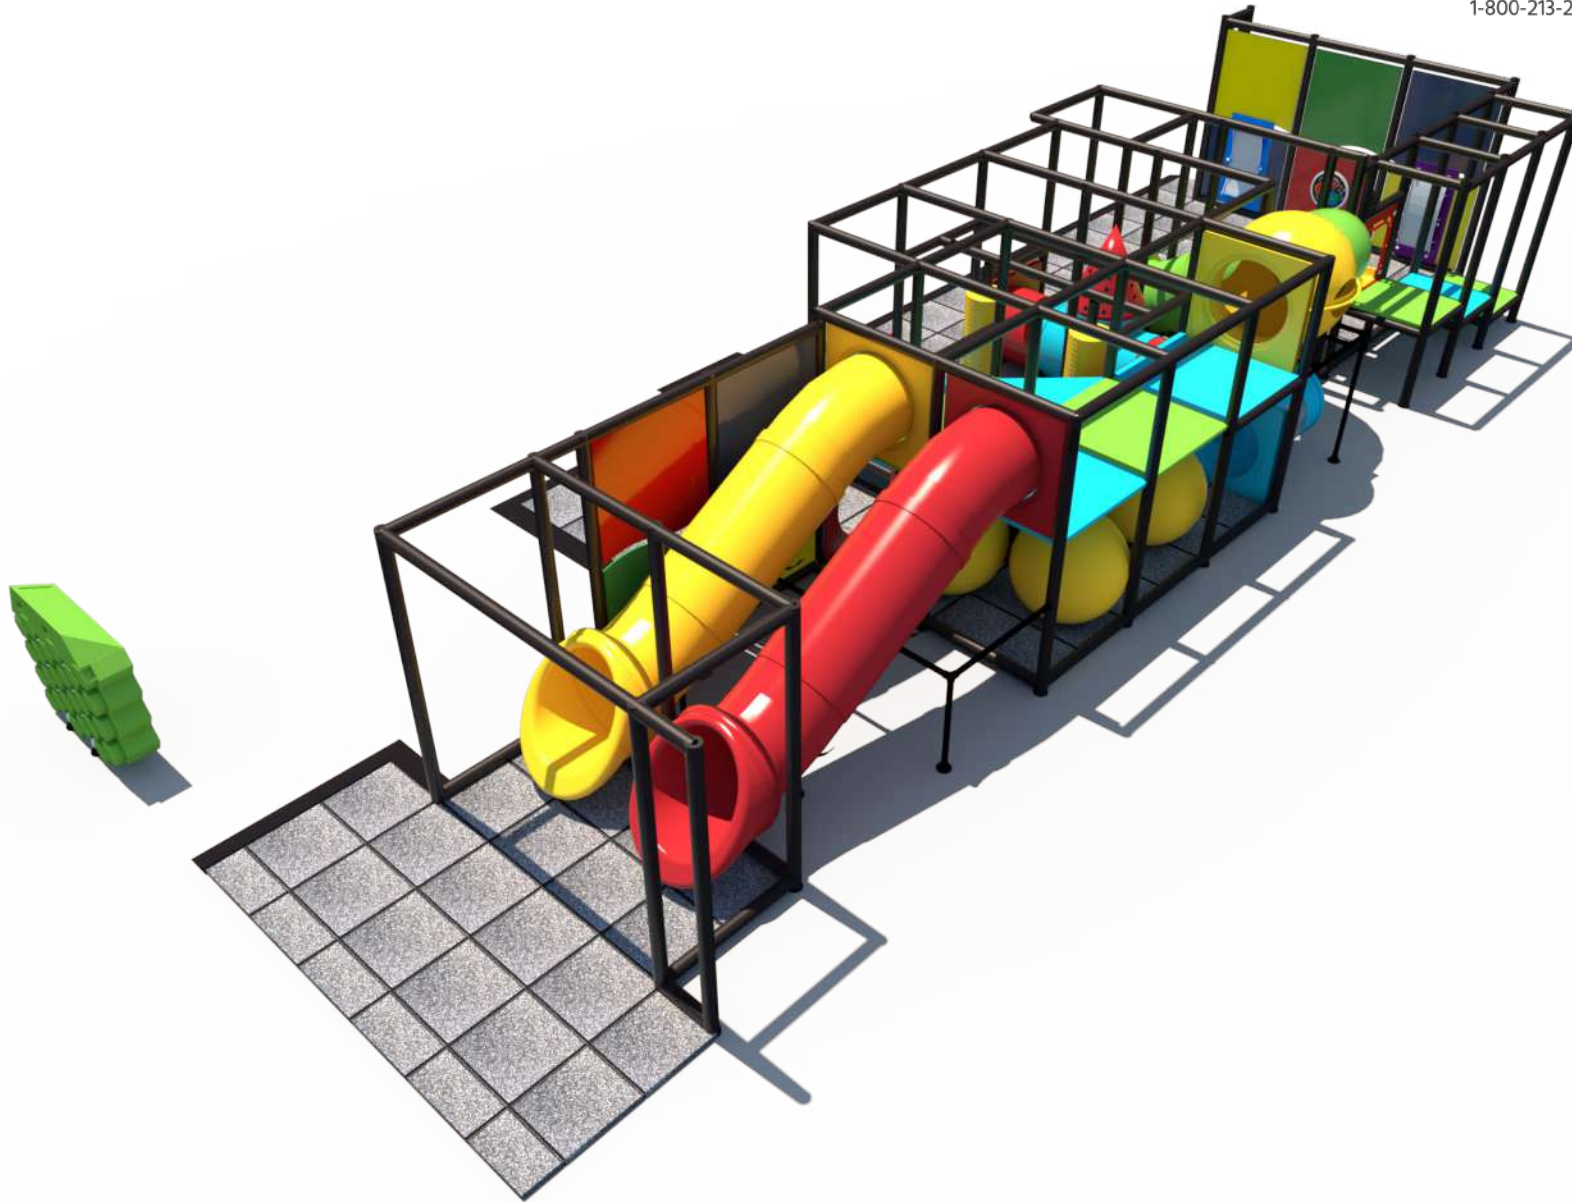

Structure: IP23152

Age Group: 2-12

ADA: Yes/Transfer

Dimensions: 53'x20 'x9'

Capacity: --

Structure: IP23152

Age Group: 2-12

ADA: Yes/Transfer

Dimensions: 53'x20 'x9'

Capacity: --

Structure: IP23152

Age Group: 2-12

ADA: Yes/Transfer

Dimensions: 53'x20 'x9'

Capacity: --

Structure: IP23152

Capacity: --

Activities and Events:

11' Crawl Tunnel with
Cone Lookout

Sphere Junction
with Lookout Windows

Tot Triple Rail Slide

3 & 4 Level
Deck Climbs

Sneaker Keeper

(2) Squeeze Plays

T-Tube Junction
with Lookout Windows

5' 2" Enclosed
Hook Tube Slides

(2) 5' 2" Enclosed
Straight Tube Slides

Image Not Available

Large Ball
Obstacle Alley

Structure: IP23152

Age Group: 2-12

ADA: Yes/Transfer