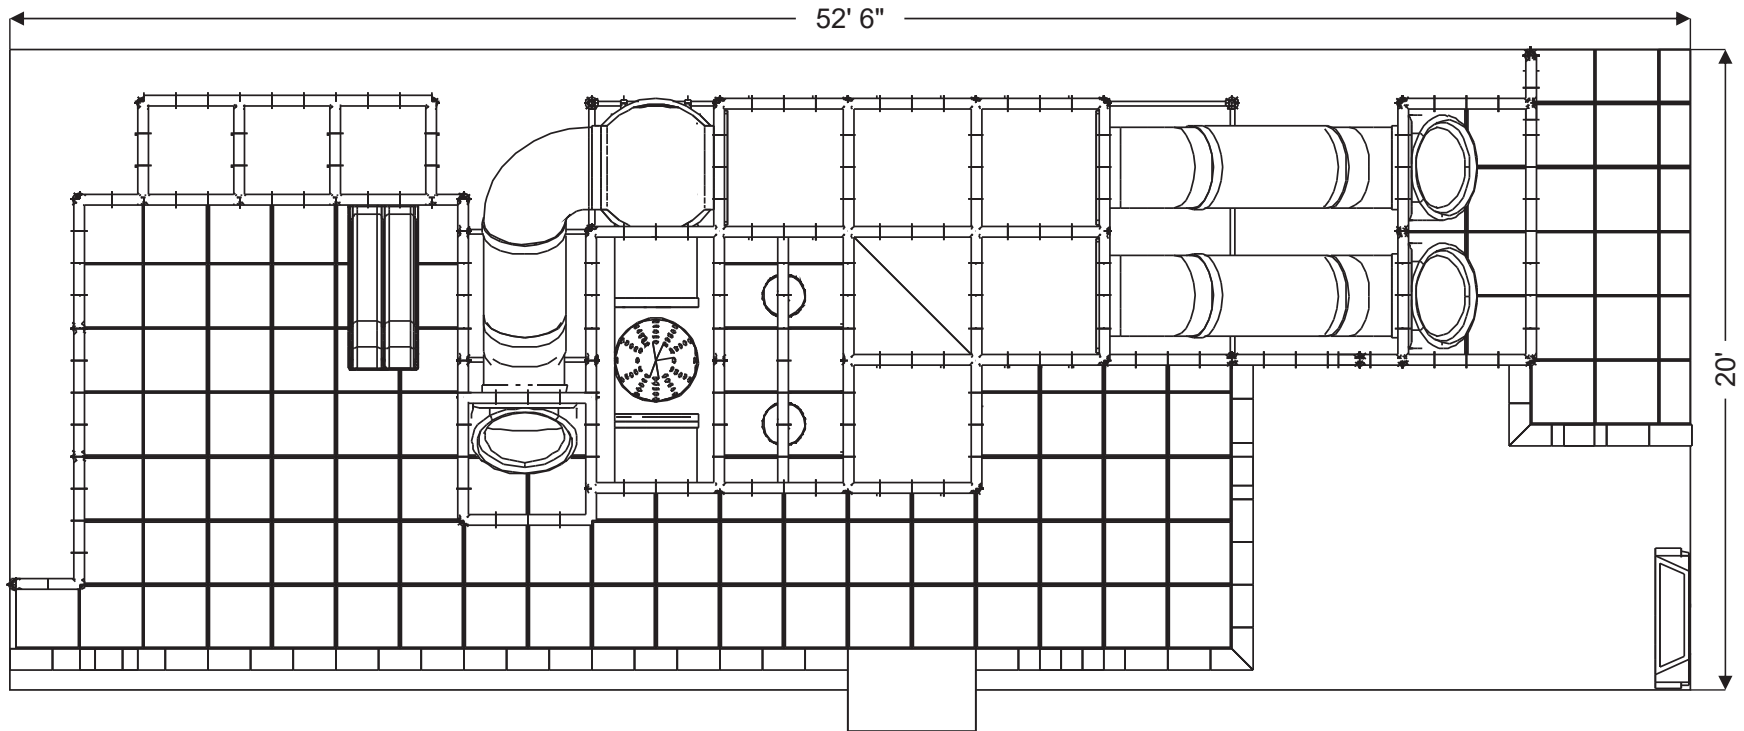

Structure: IP23152

Age Group: 2-12

ADA: Yes/Transfer

Dimensions: 53'x20 'x9'

Capacity: --

Structure: IP23152

Age Group: 2-12

ADA: Yes/Transfer

Dimensions: 53'x20 'x9'

Capacity: --

Structure: IP23152

Age Group: 2-12

ADA: Yes/Transfer

Dimensions: 53'x20 'x9'

Capacity: --

Structure: IP23152

Age Group: 2-12

ADA: Yes/Transfer

Dimensions: 53'x20 'x9'

Capacity: --

Structure: IP23152

Age Group: 2-12

ADA: Yes/Transfer

Dimensions: 53'x20 'x9'

Dimensions: 53'x20 'x9'

Capacity: --

Roto Plastic:

LIGHT GREY (LGY)

DARK YELLOW (DY)

ORANGE (OR)

WOODS ORANGE (WO)

TAN (TA)