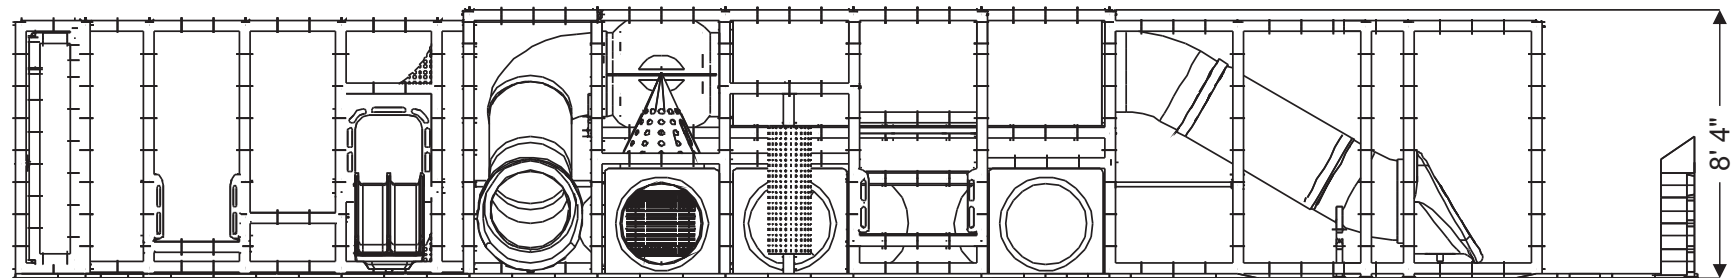

Structure: IP23152

Age Group: 2-12

ADA: Yes/Transfer

Dimensions: 53'x20 'x9'

Capacity: --

Structure: IP23152

Age Group: 2-12

ADA: Yes/Transfer

Dimensions: 53'x20 'x9'

Capacity: --

Structure: IP23152

Age Group: 2-12

ADA: Yes/Transfer

Dimensions: 53'x20 'x9'

Capacity: --

Structure: IP23152

Age Group: 2-12

ADA: Yes/Transfer

Dimensions: 53'x20 'x9'

Capacity: --

Structure: IP23152

Age Group: 2-12

ADA: Yes/Transfer

Dimensions: 53'x20 'x9'