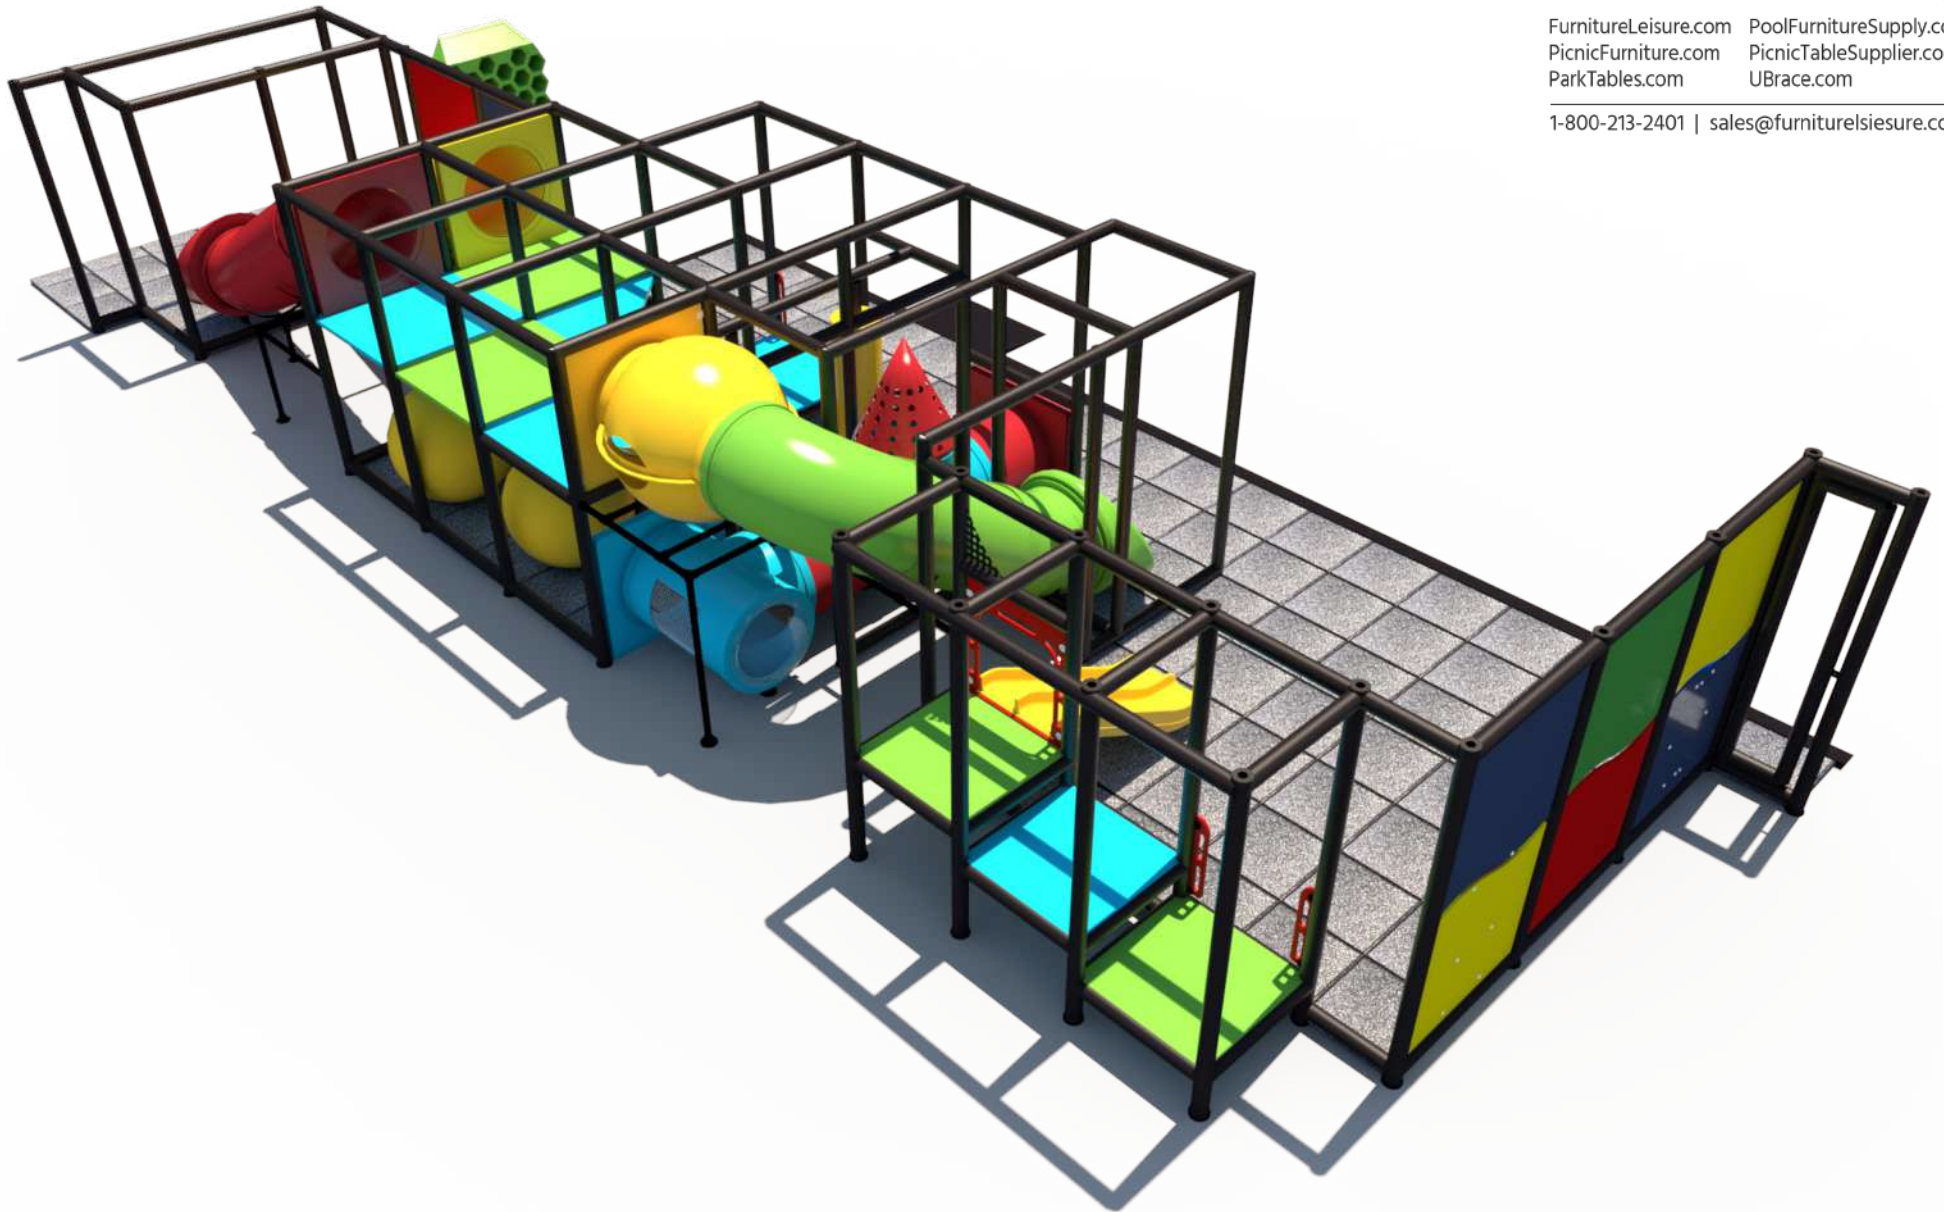

Dimensions: 53'x20 'x9'

Capacity: --

Structure: IP23152

Age Group: 2-12

ADA: Yes/Transfer

Dimensions: 53'x20 'x9'

Capacity: --

Structure: IP23152

Age Group: 2-12

ADA: Yes/Transfer

Dimensions: 53'x20 'x9'

Capacity: --

Structure: IP23152

Age Group: 2-12

ADA: Yes/Transfer

Dimensions: 53'x20 'x9'

Capacity: --

Activities and Events:

11' Crawl Tunnel with
Cone Lookout

Sphere Junction
with Lookout Windows

Tot Triple Rail Slide

3 & 4 Level
Deck Climbs

Sneaker Keeper

(2) Squeeze Plays

T-Tube Junction
with Lookout Windows

5' 2" Enclosed
Hook Tube Slides

(2) 5' 2" Enclosed
Straight Tube Slides

Image Not Available

Large Ball
Obstacle Alley

Structure: IP23152

Age Group: 2-12

ADA: Yes/Transfer