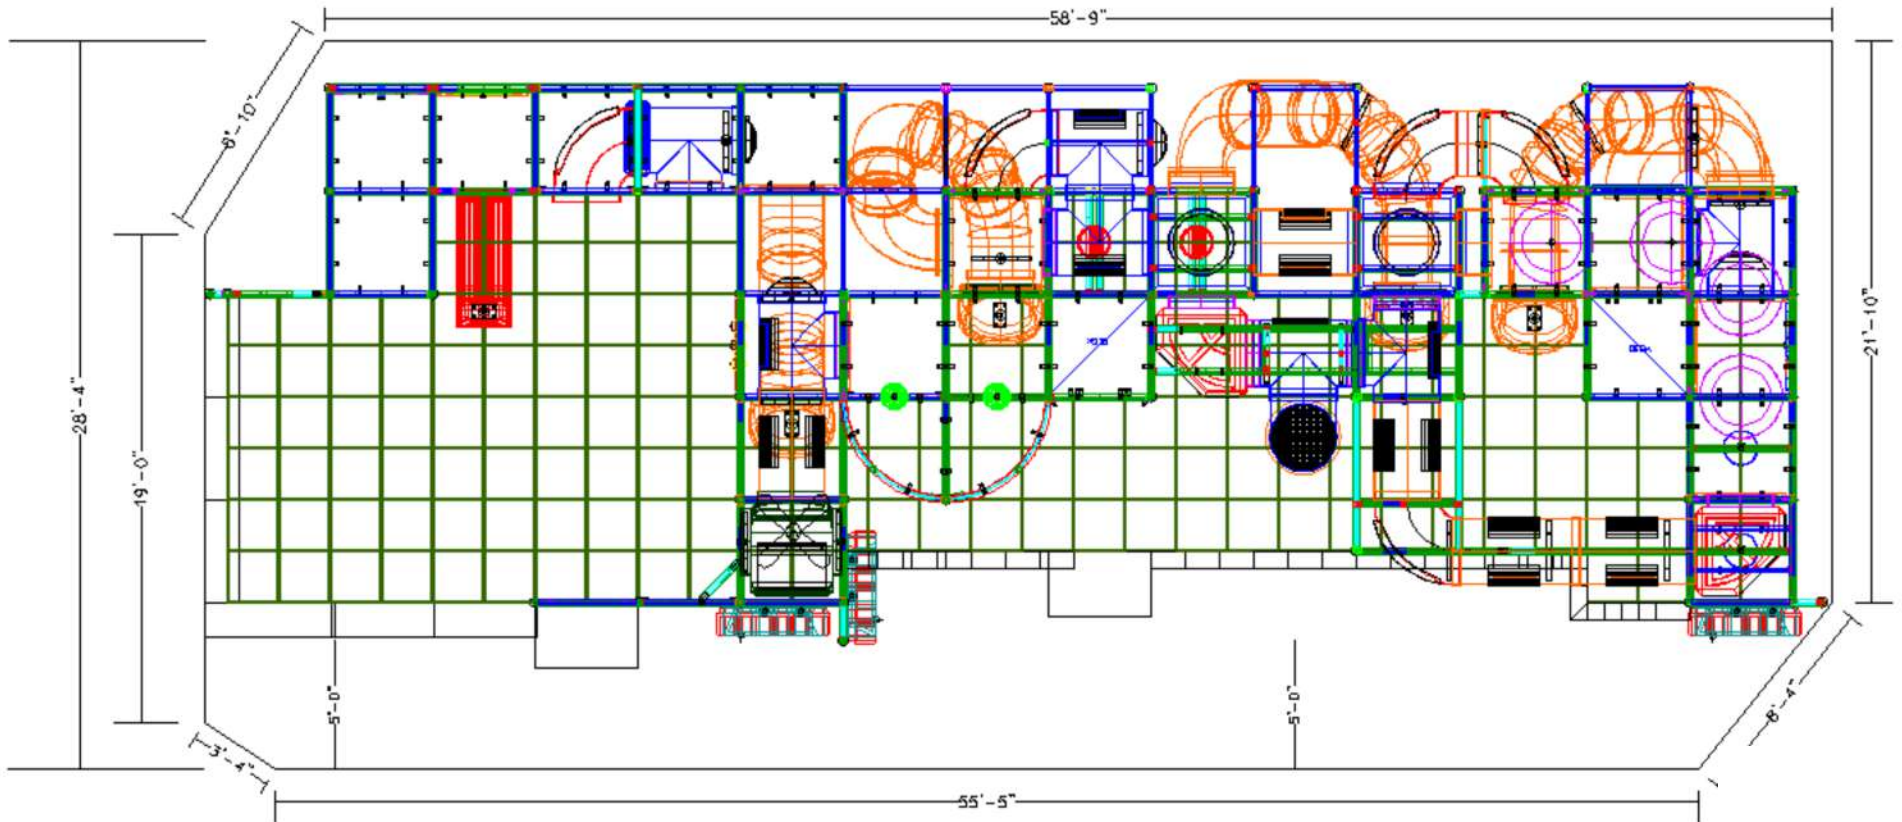

Structure: IP23153

Age Group: 2-12

ADA: Yes/Transfer

Dimensions: 63'x29'x12'

Capacity: --

Structure: IP23153

Age Group: 2-12

ADA: Yes/Transfer

Dimensions: 63'x29'x12'

Capacity: --

Structure: IP23153

Age Group: 2-12

ADA: Yes/Transfer

Dimensions: 63'x29'x12'

Capacity: --

Structure: IP23153

Age Group: 2-12

ADA: Yes/Transfer

Dimensions: 63'x29'x12'

Capacity: --

Structure: IP23153

Age Group: 2-12

ADA: Yes/Transfer

Dimensions: 63'x29'x12'