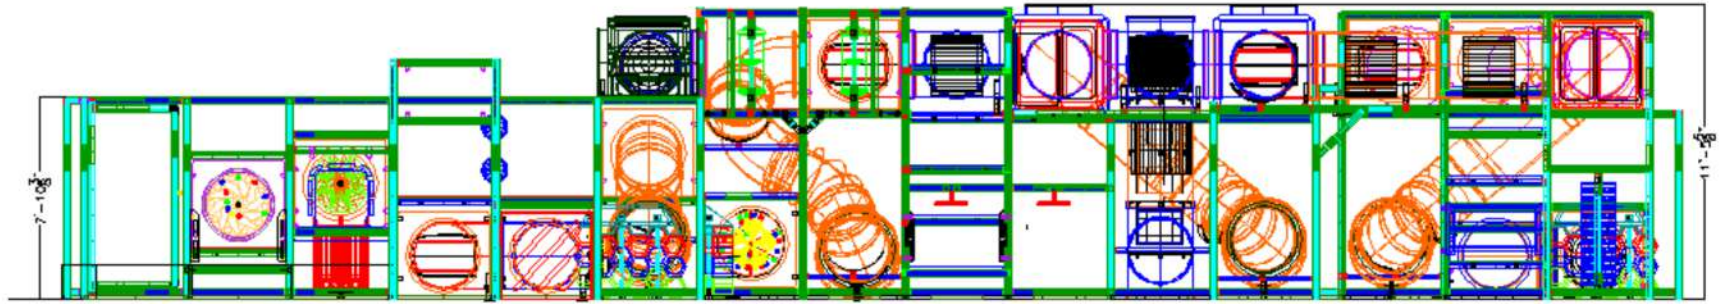

Structure: IP23153

Age Group: 2-12

ADA: Yes/Transfer

Dimensions: 63'x29'x12'

Capacity: --

Structure: IP23153

Age Group: 2-12

ADA: Yes/Transfer

Dimensions: 63'x29'x12'

Capacity: --

Structure: IP23153

Age Group: 2-12

ADA: Yes/Transfer

Dimensions: 63'x29'x12'

Capacity: --

Structure: IP23153

Age Group: 2-12

ADA: Yes/Transfer

Dimensions: 63'x29'x12'

Capacity: --

Structure: IP23153

Age Group: 2-12

ADA: Yes/Transfer

Dimensions: 63'x29'x12'