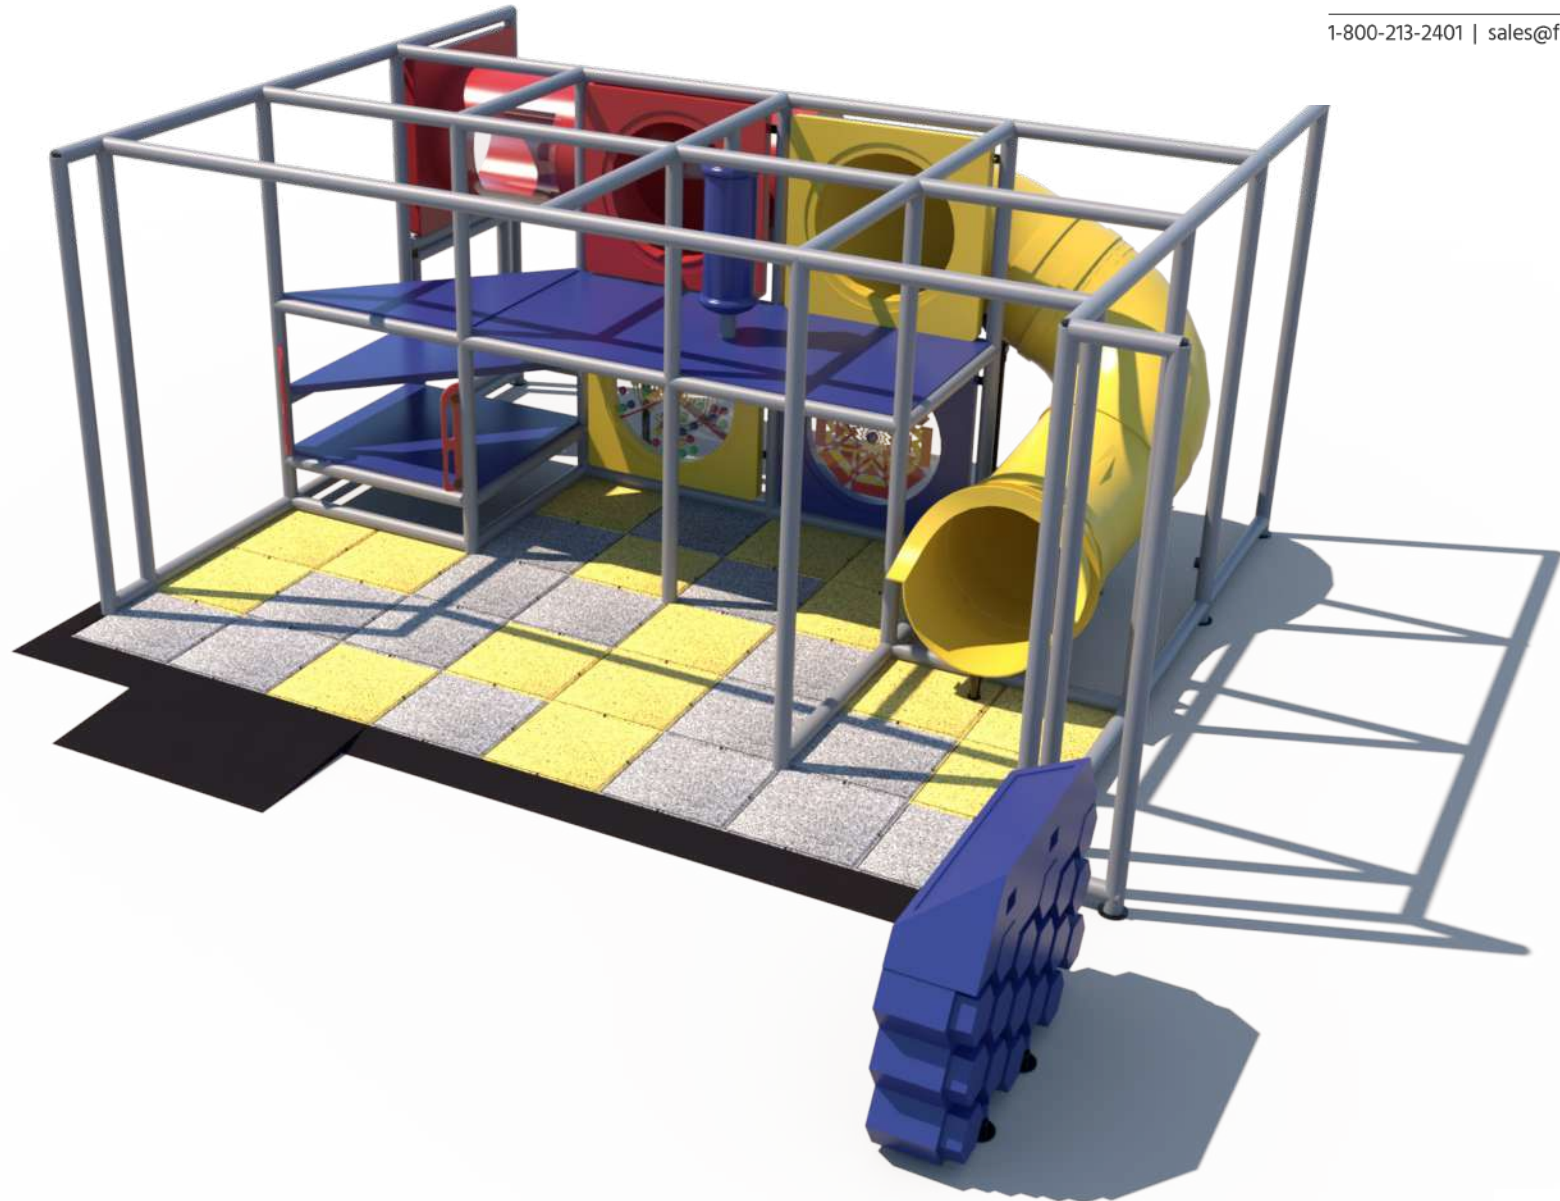

Structure: IP23115

Age Group: 2-12

ADA: Yes/Transfer

Dimensions: 17'x16'8'

Capacity: 13

Structure: IP23115

Age Group: 2-12

ADA: Yes/Transfer

Dimensions: 17'x16'8'

Capacity: 13

Structure: IP23115

Age Group: 2-12

ADA: Yes/Transfer

Dimensions: 17'x16'8'

Capacity: 13

Plan View:

Structure: IP23115

Age Group: 2-12

ADA: Yes/Transfer

Dimensions: 17'x16'8'

Capacity: 13

Activities and Events:

Gyro Activity Panel
Toddler Activity

Ball Turn Activity Panel
Toddler Activity

7' T-Tube Crawl Tunnel
with Lookout Windows

4' 8" Enclosed Curved
Tube Slide

Sneaker Keeper

Squeeze Play

3 Level
Deck Climb

Structure: IP23115

Age Group: 2-12

ADA: Yes/Transfer