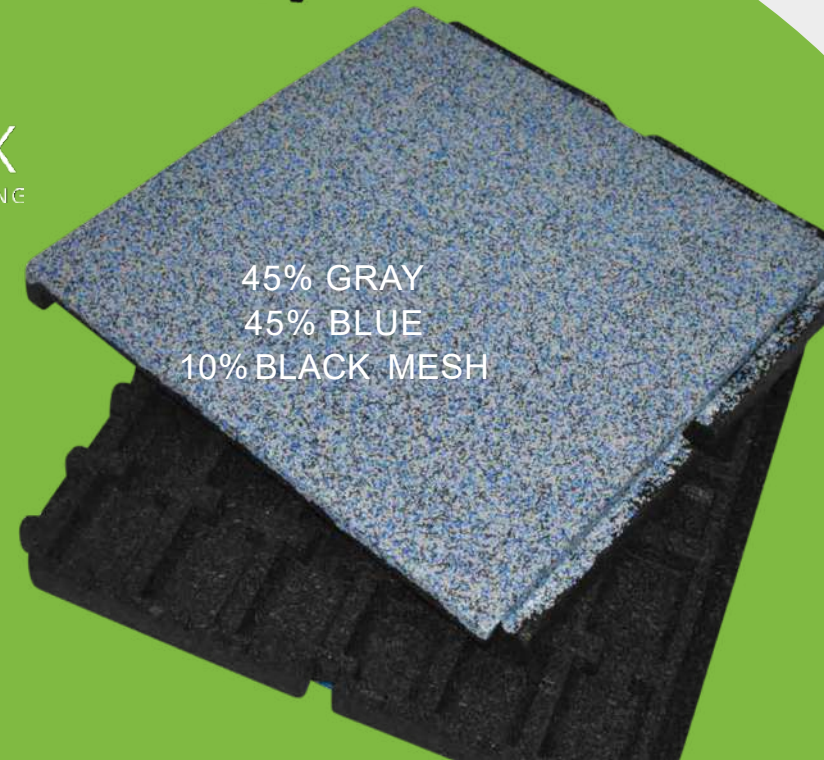

STANDARD COLORS

BEIGE

BLUE

GREEN

RED

PREMIUM COLORS*

BRIGHT BLUE

DARK BLUE

DARK GREEN

PINK

LILAC

BRIGHT RED

BRIGHT GREEN

BRIGHT YELLOW

YELLOW

BRIGHT ORANGE

BEIGE BROWN

BROWN

WHITE

EGGSHELL

GRAY

MIDDLE GRAY

DARK GRAY

GEZOFLEX
EPDM FOR SYNTHETIC FLOORING

90/10
BLUE

50/50
BLUE

45% GRAY
45% BLUE
10% BLACK MESH

**Premium colors subject to upcharges*