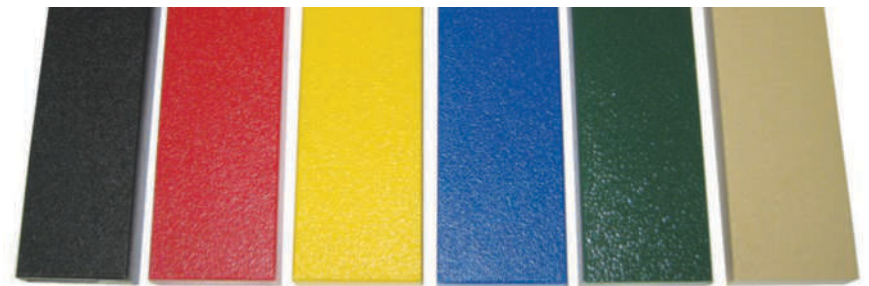

BURGUNDY (BU)

DARK RED (DR)

PURPLE (PU)

GECKO GREEN (GC)

COBALT BLUE (CB)

TEAL (TE)

GREEN (GR)

KENTUCKY GREEN (KG)

ARIZONA TURQUOISE (AT)

CYAN (CY)

BLUE (BL)

Green, Blue, Yellow, Red, Tan, Black, Silver & White

Black

Post Foam:

Black, Gray, Blue, Purple, Green, Tan, Red, & Yellow

HDPE:

Black, Red, Yellow, Blue, Green, & Tan

BUFFING TOP

Pigmented using organic powder color coating methods that will not delaminate over time.
Sealed with specially formulated polymer agent that bonds pigments into the rubber.