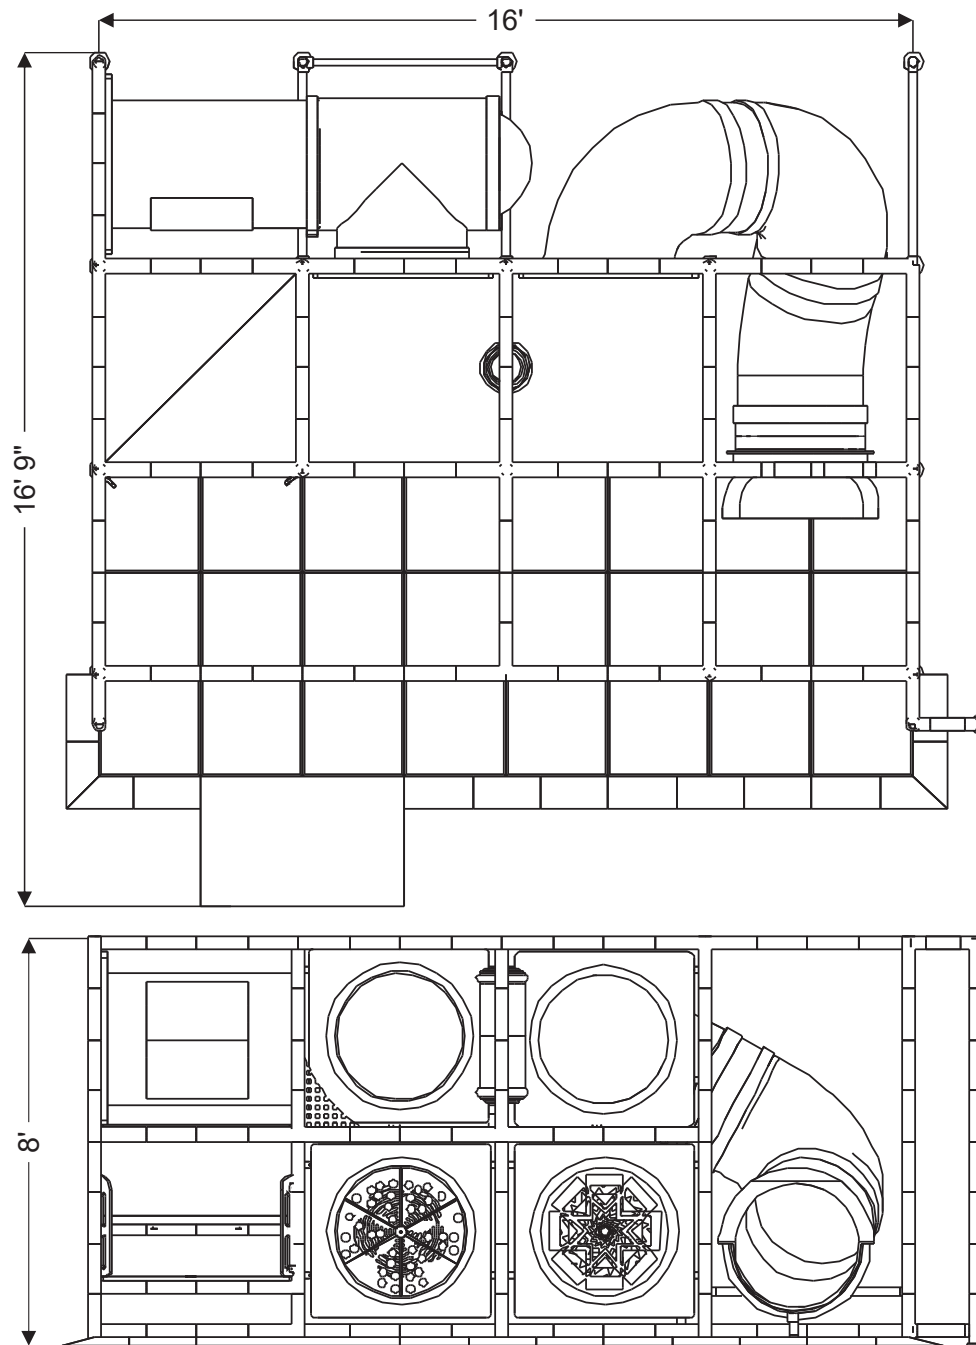

Structure: IP23115

Age Group: 2-12

ADA: Yes/Transfer

Dimensions: 17'x16'8'

Capacity: 13

Structure: IP23115

Age Group: 2-12

ADA: Yes/Transfer

Dimensions: 17'x16'8'

Capacity: 13

Structure: IP23115

Age Group: 2-12

ADA: Yes/Transfer

Dimensions: 17'x16'8'

Capacity: 13

Plan View:

Structure: IP23115

Age Group: 2-12

ADA: Yes/Transfer

Dimensions: 17'x16'8'

Capacity: 13

Activities and Events:

Gyro Activity Panel
Toddler Activity

Ball Turn Activity Panel
Toddler Activity

Dimensions: 17'x16'8'

Capacity: 13

Roto Plastic:

LIGHT GREY (LGY)

DARK YELLOW (DY)

ORANGE (OR)

WOODS ORANGE (WO)

TAN (TA)