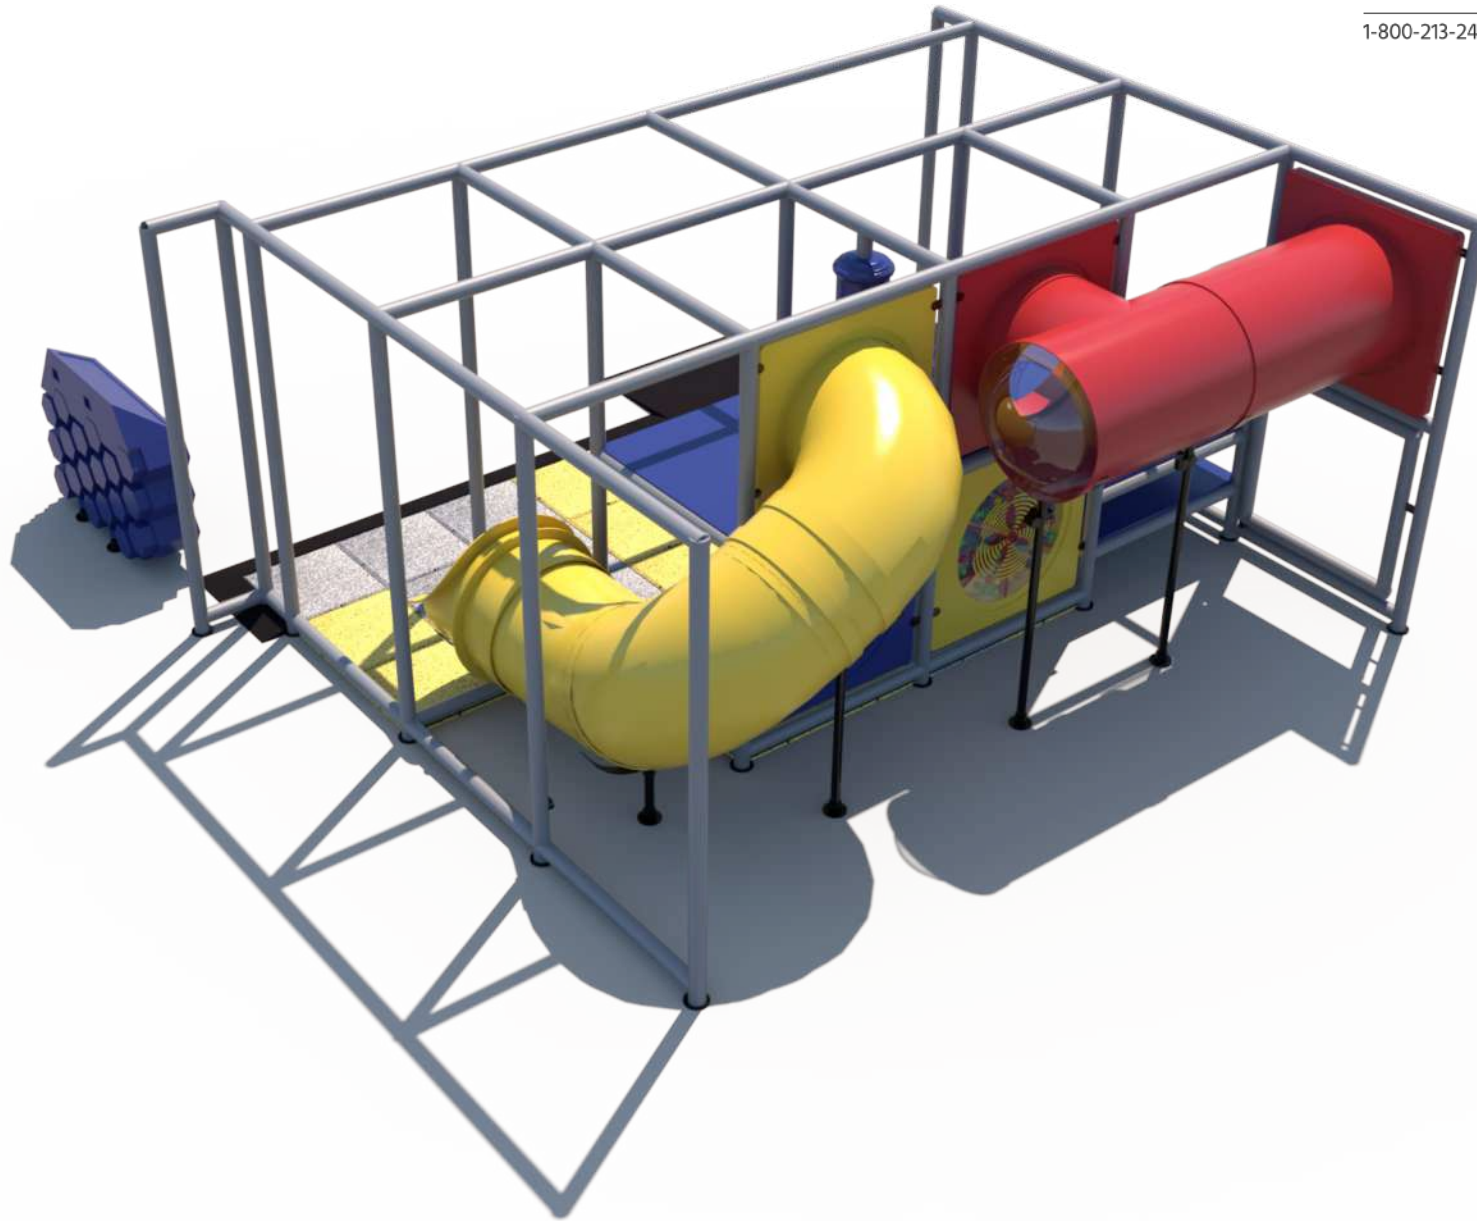

Structure: IP23115

Age Group: 2-12

ADA: Yes/Transfer

Dimensions: 17'x16'8'

Capacity: 13

Structure: IP23115

Age Group: 2-12

ADA: Yes/Transfer

Dimensions: 17'x16'8'

Capacity: 13

Structure: IP23115

Age Group: 2-12

ADA: Yes/Transfer

Dimensions: 17'x16'8'

Capacity: 13

Plan View:

Structure: IP23115

Age Group: 2-12

ADA: Yes/Transfer

Dimensions: 17'x16'8'

Capacity: 13

Activities and Events:

Gyro Activity Panel
Toddler Activity

Ball Turn Activity Panel
Toddler Activity

7' T-Tube Crawl Tunnel
with Lookout Windows

4' 8" Enclosed Curved
Tube Slide

Sneaker Keeper

Squeeze Play

3 Level
Deck Climb

Structure: IP23115

Age Group: 2-12

ADA: Yes/Transfer