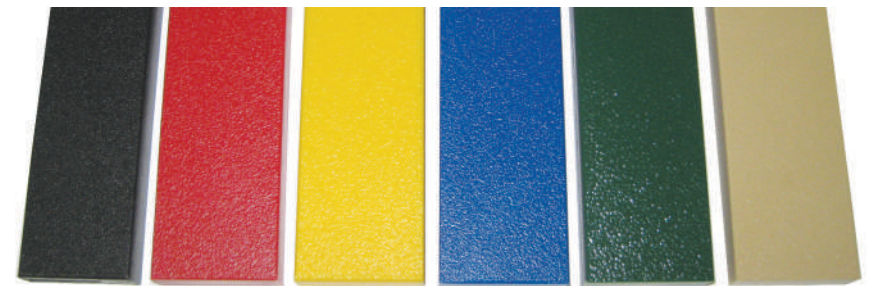

DARK RED (DR)

PURPLE (PU)

GECKO GREEN (GC)

COBALT BLUE (CB)

TEAL (TE)

GREEN (GR)

KENTUCKY GREEN (KG)

ARIZONA TURQUOISE (AT)

CYAN (CY)

BLUE (BL)

Green, Blue, Yellow, Red, Tan, Black, Silver & White

Black

Post Foam:

Black, Gray, Blue, Purple, Green, Tan, Red, & Yellow

HDPE:

Black, Red, Yellow, Blue, Green, & Tan

BUFFING TOP

Pigmented using organic powder color coating methods that will not delaminate over time.
Sealed with specially formulated polymer agent that bonds pigments into the rubber.

EPDM TOP

EPDM granules are used to create options from bright solids to special blends for specific color themes. Mixtures includes a vibrant 90% EPDM/40%black mesh for standout solids, a 50/50 mix with black mesh, and mixtures with up to 3 EPDM colors. Ask your rep about specific blends to cover your space needs.

STANDARD COLORS

BEIGE

BLUE

GREEN

RED

PREMIUM COLORS*

BRIGHT BLUE

DARK BLUE