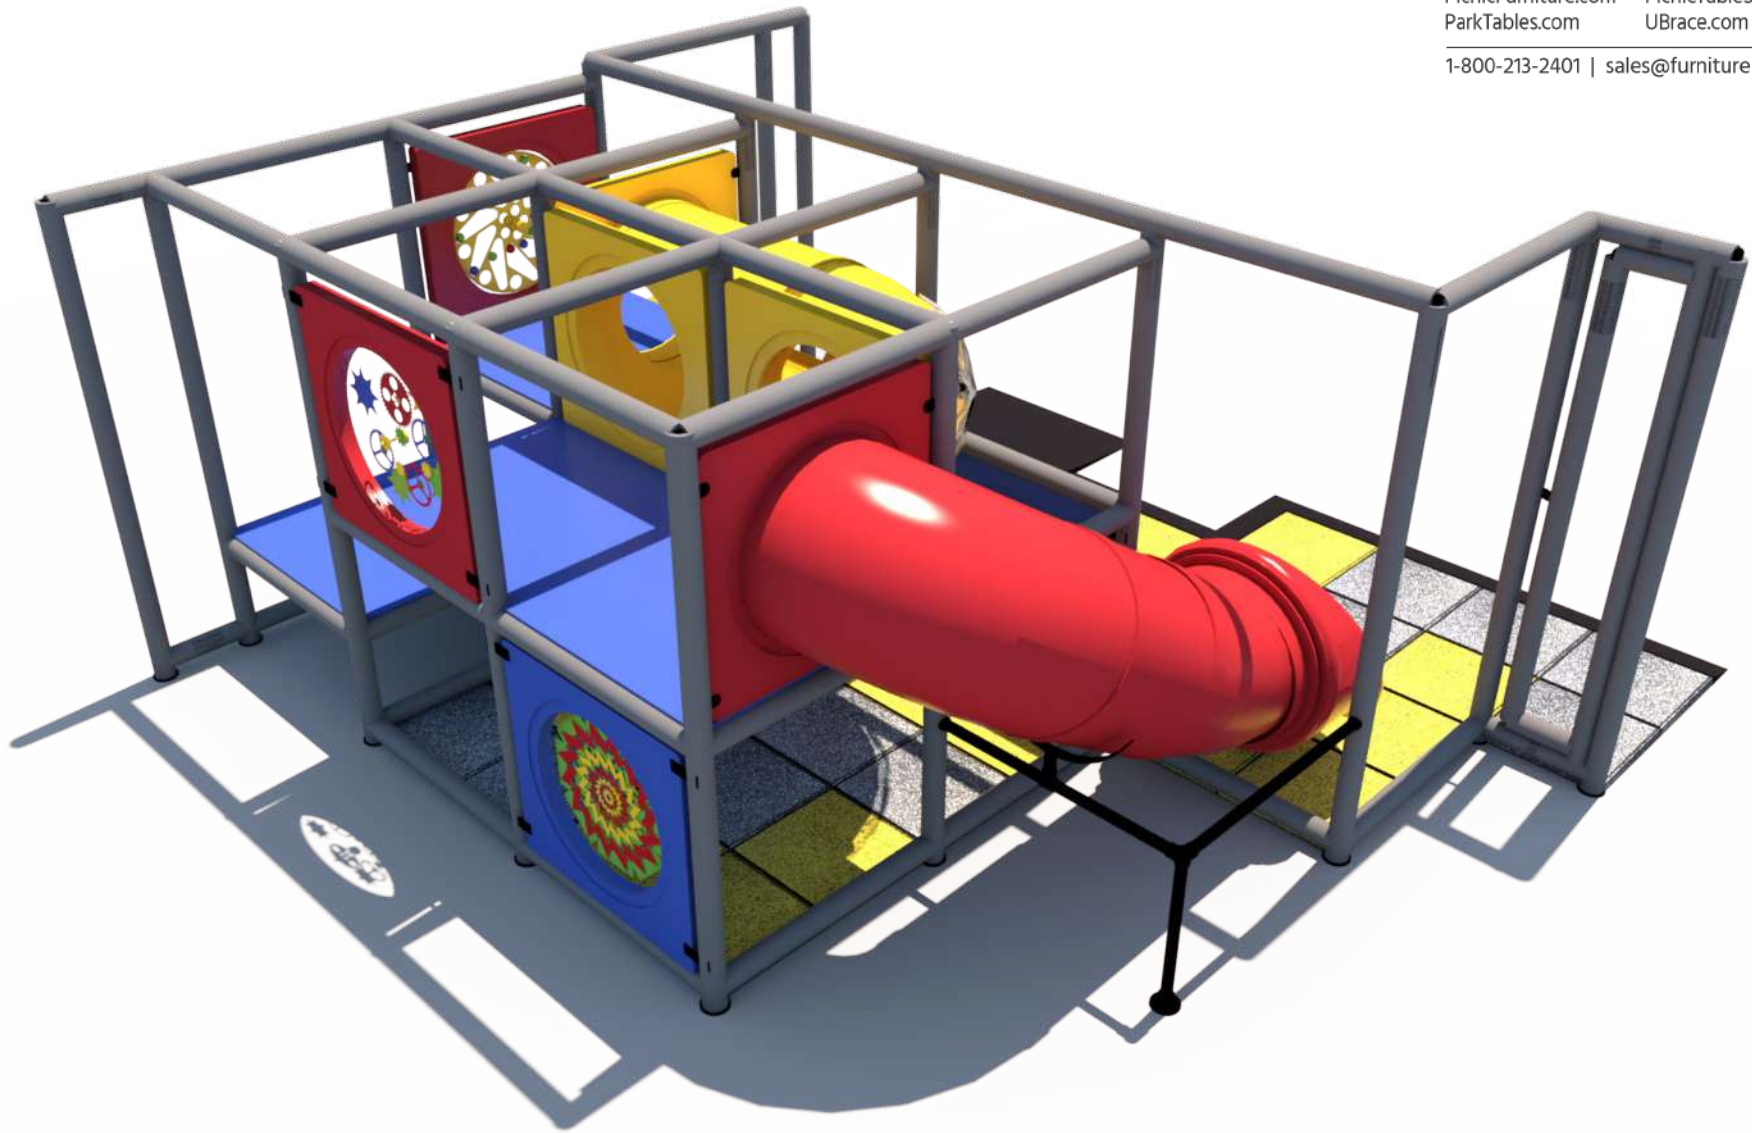

Dimensions: 19'x19'x9'

Capacity: --

Structure: IP23154

Age Group: 2-12

ADA: Yes/Transfer

Dimensions: 19'x19'x9'

Capacity: --

Structure: IP23154

Age Group: 2-12

ADA: Yes/Transfer

Dimensions: 19'x19'x9'

Capacity: --

Plan View:

Structure: IP23154

Age Group: 2-12

ADA: Yes/Transfer

Dimensions: 19'x19'x9'

Capacity: --

Activities and Events:

Ball Turn Activity Panel
Toddler Activity

C-Force Activity Panel
Toddler Activity

Gears Activity Panel
Toddler Activity

Gyro Activity Panel
Toddler Activity

7' Crawl Tunnel with
Lookout Windows

4' 10" Enclosed Hook
Tube Slide

3 Level Square
Deck Climb

Sneaker Keeper

Structure: IP23154

Age Group: 2-12

ADA: Yes/Transfer

Dimensions: 19'x19'x9'