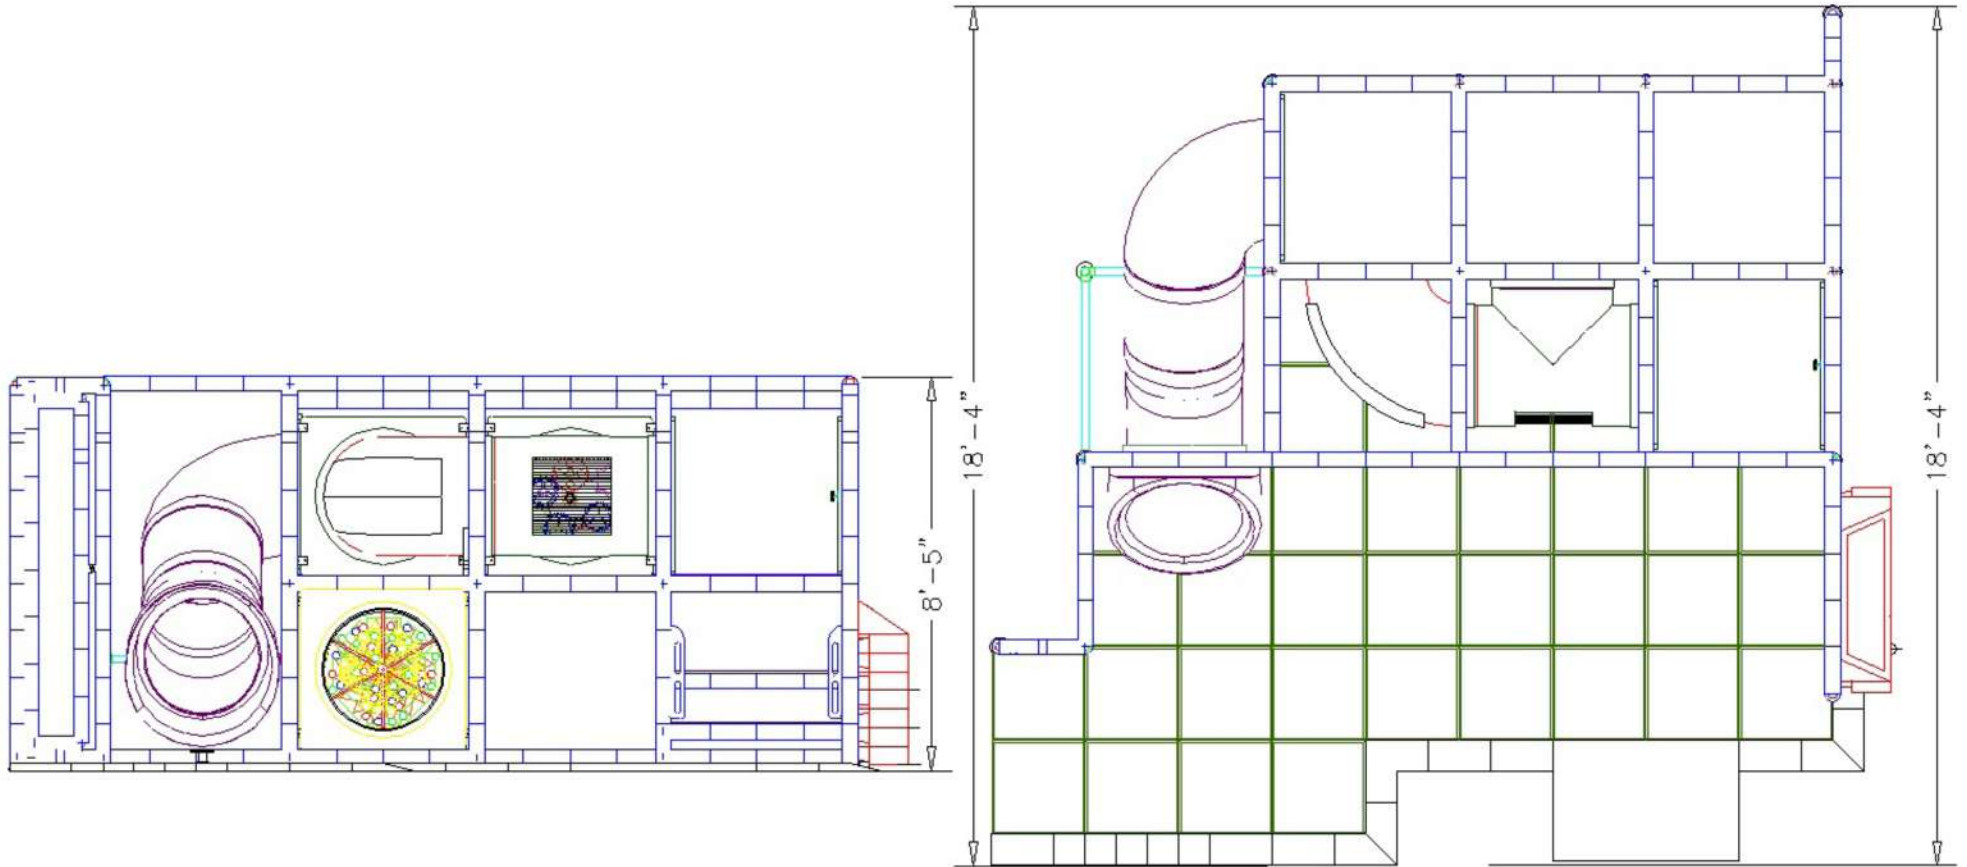

Structure: IP23154

Age Group: 2-12

ADA: Yes/Transfer

Dimensions: 19'x19'x9'

Capacity: --

Structure: IP23154

Age Group: 2-12

ADA: Yes/Transfer

Dimensions: 19'x19'x9'

Capacity: --

Structure: IP23154

Age Group: 2-12

ADA: Yes/Transfer

Dimensions: 19'x19'x9'

Capacity: --

Structure: IP23154

Age Group: 2-12

ADA: Yes/Transfer

Dimensions: 19'x19'x9'

Capacity: --

Plan View:

Structure: IP23154

Age Group: 2-12

ADA: Yes/Transfer

Dimensions: 19'x19'x9'

Capacity: --

Activities and Events:

Ball Turn Activity Panel
Toddler Activity

C-Force Activity Panel
Toddler Activity

Gears Activity Panel
Toddler Activity

Gyro Activity Panel
Toddler Activity