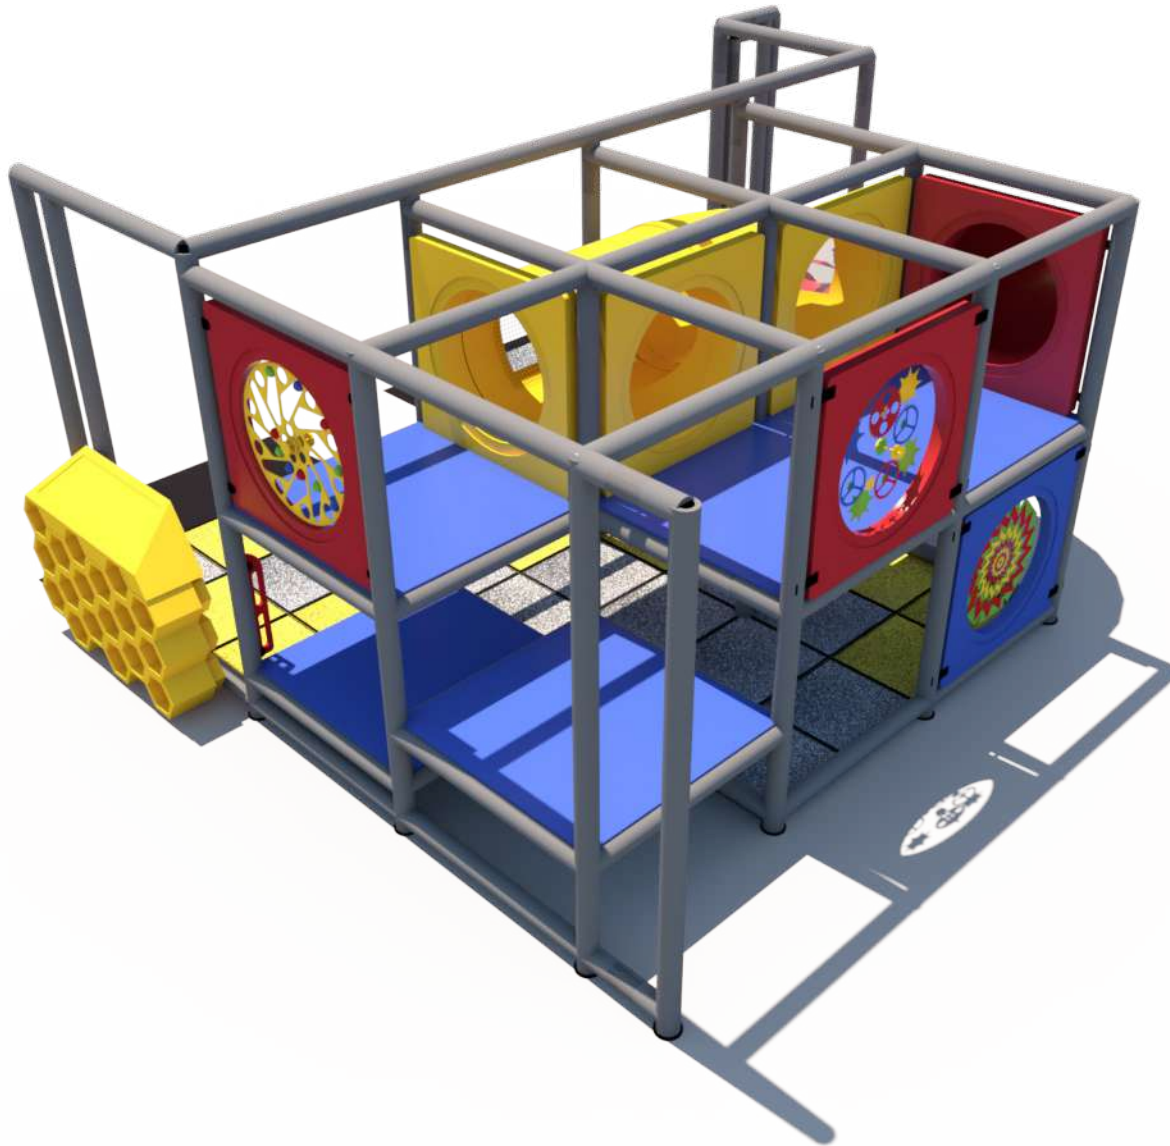

Structure: IP23154

Age Group: 2-12

ADA: Yes/Transfer

Dimensions: 19'x19'x9'

Capacity: --

Structure: IP23154

Age Group: 2-12

ADA: Yes/Transfer

Dimensions: 19'x19'x9'

Capacity: --

Structure: IP23154

Age Group: 2-12

ADA: Yes/Transfer

Dimensions: 19'x19'x9'

Capacity: --

Structure: IP23154

Dimensions: 19'x19'x9'

Capacity: --

Activities and Events:

Ball Turn Activity Panel
Toddler Activity

C-Force Activity Panel
Toddler Activity

Gears Activity Panel
Toddler Activity

Gyro Activity Panel
Toddler Activity

7' Crawl Tunnel with
Lookout Windows

4' 10" Enclosed Hook
Tube Slide

3 Level Square
Deck Climb

Sneaker Keeper

Structure: IP23154

Age Group: 2-12

ADA: Yes/Transfer

Dimensions: 19'x19'x9'