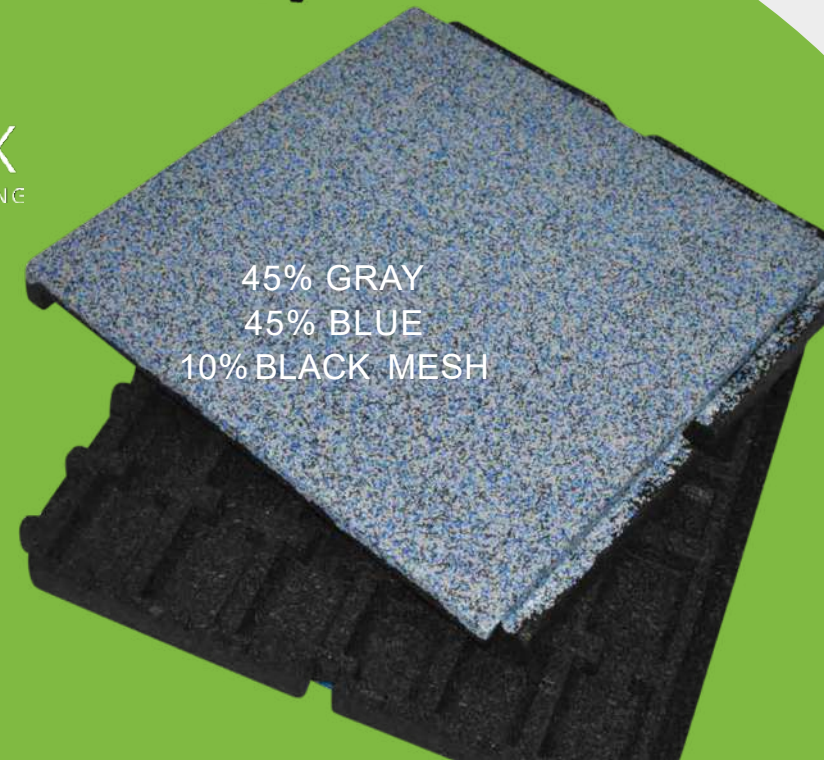

STANDARD COLORS

BEIGE

BLUE

GREEN

RED

PREMIUM COLORS*

BRIGHT BLUE

DARK BLUE

DARK GREEN

PINK

LILAC

BRIGHT RED

BRIGHT GREEN

BRIGHT YELLOW

YELLOW

BRIGHT ORANGE

BEIGE BROWN

BROWN

WHITE

EGGSHELL

GRAY

MIDDLE GRAY

DARK GREY

GEZOFLEX
EPDM FOR SYNTHETIC FLOORING

90/10
BLUE

50/50
BLUE

45% GRAY
45% BLUE
10% BLACK MESH

**Premium colors subject to upcharges*