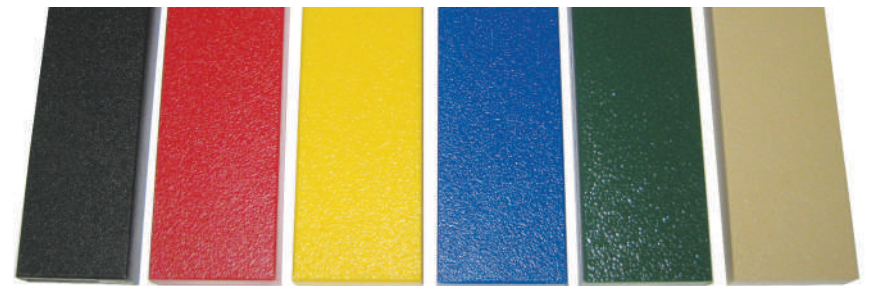

GECKO GREEN (GC)

COBALT BLUE (CB)

TEAL (TE)

GREEN (GR)

KENTUCKY GREEN (KG)

ARIZONA TURQUOISE (AT)

CYAN (CY)

BLUE (BL)

Green, Blue, Yellow, Red, Tan, Black, Silver & White

Black

Post Foam:

Black, Gray, Blue, Purple, Green, Tan, Red, & Yellow

HDPE:

Black, Red, Yellow, Blue, Green, & Tan

BUFFING TOP

Pigmented using organic powder color coating methods that will not delaminate over time.
Sealed with specially formulated polymer agent that bonds pigments into the rubber.

STANDARD COLORS

BEIGE

BLUE

GREEN

RED

PREMIUM COLORS*

BRIGHT BLUE

DARK BLUE