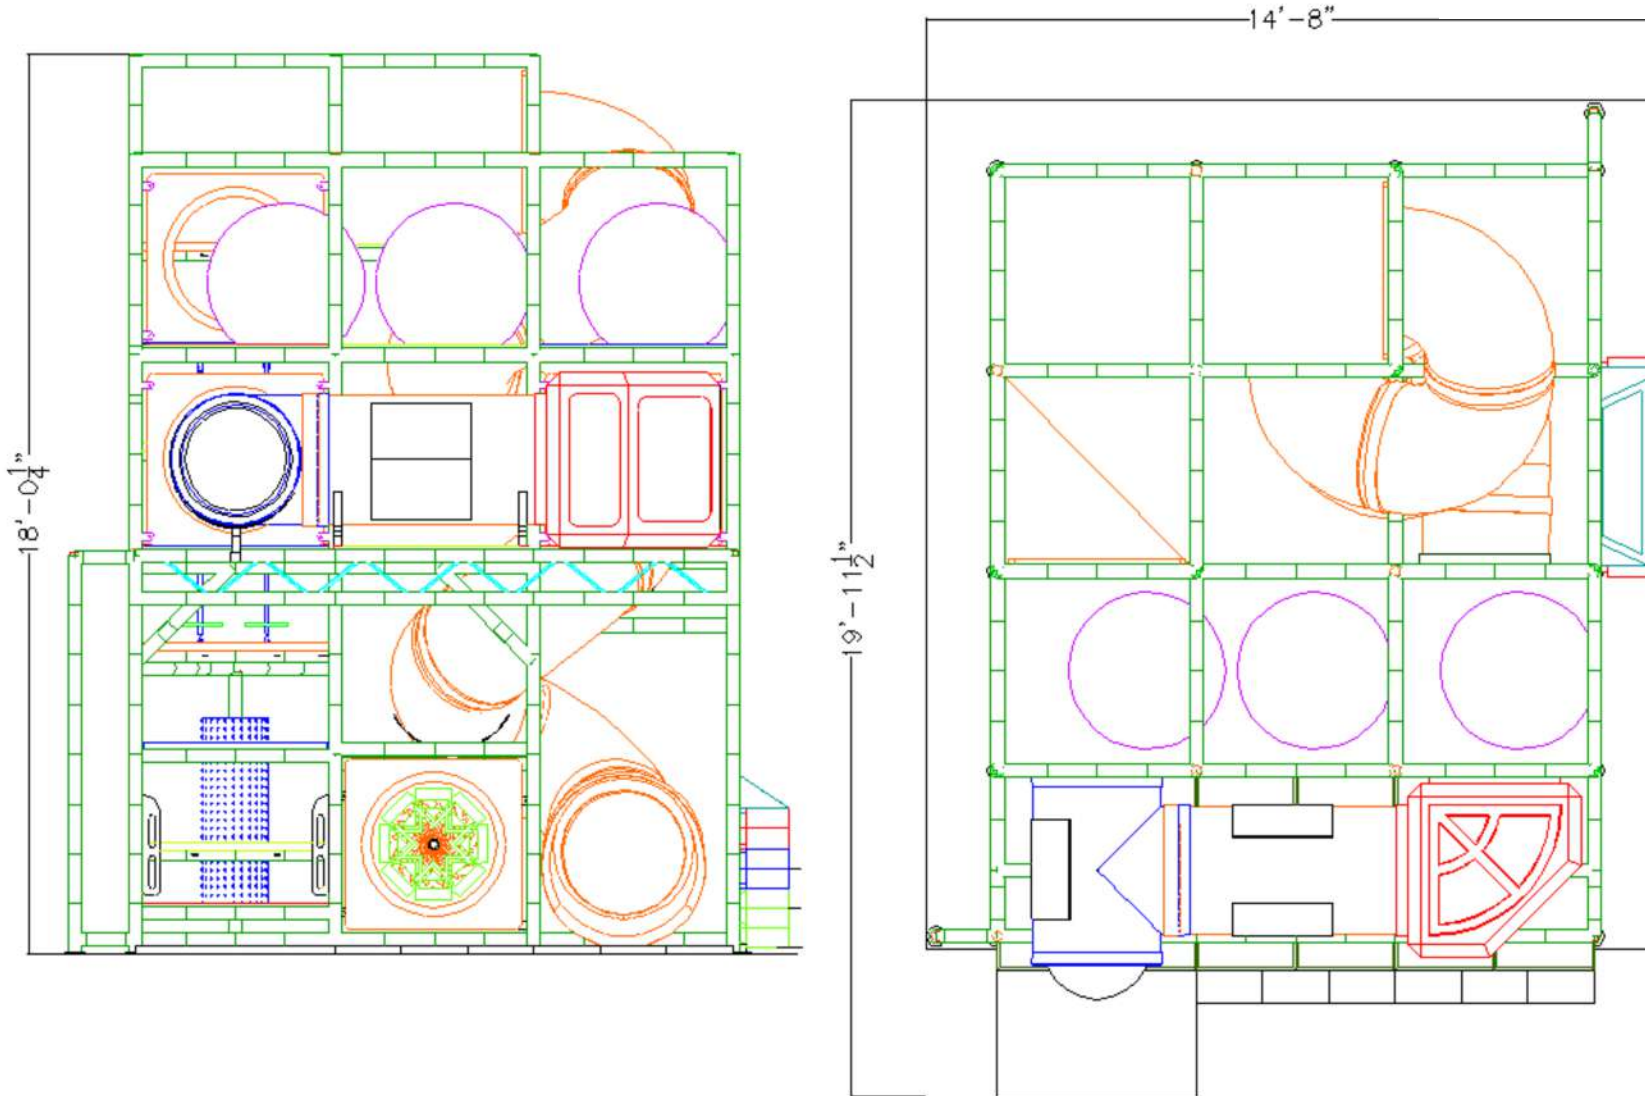

Structure: IP23158

Age Group: 2-12

ADA: Yes/Transfer

Dimensions: 20 'x15'19'

Capacity: --

Structure: IP23158

Age Group: 2-12

ADA: Yes/Transfer

Dimensions: 20 'x15'19'

Capacity: --

Structure: IP23158

Age Group: 2-12

ADA: Yes/Transfer

Dimensions: 20 'x15'19'

Capacity: --

Structure: IP23158

Age Group: 2-12

ADA: Yes/Transfer

Dimensions: 20 'x15'19'

Capacity: --

Structure: IP23158

Age Group: 2-12

ADA: Yes/Transfer

Dimensions: 20 'x15'19'

Capacity: --

Structure: IP23158

Age Group: 2-12

ADA: Yes/Transfer

Dimensions: 20'x15'19'

Capacity: --

Activities and Events:

Gyro Activity Panel
Toddler Activity