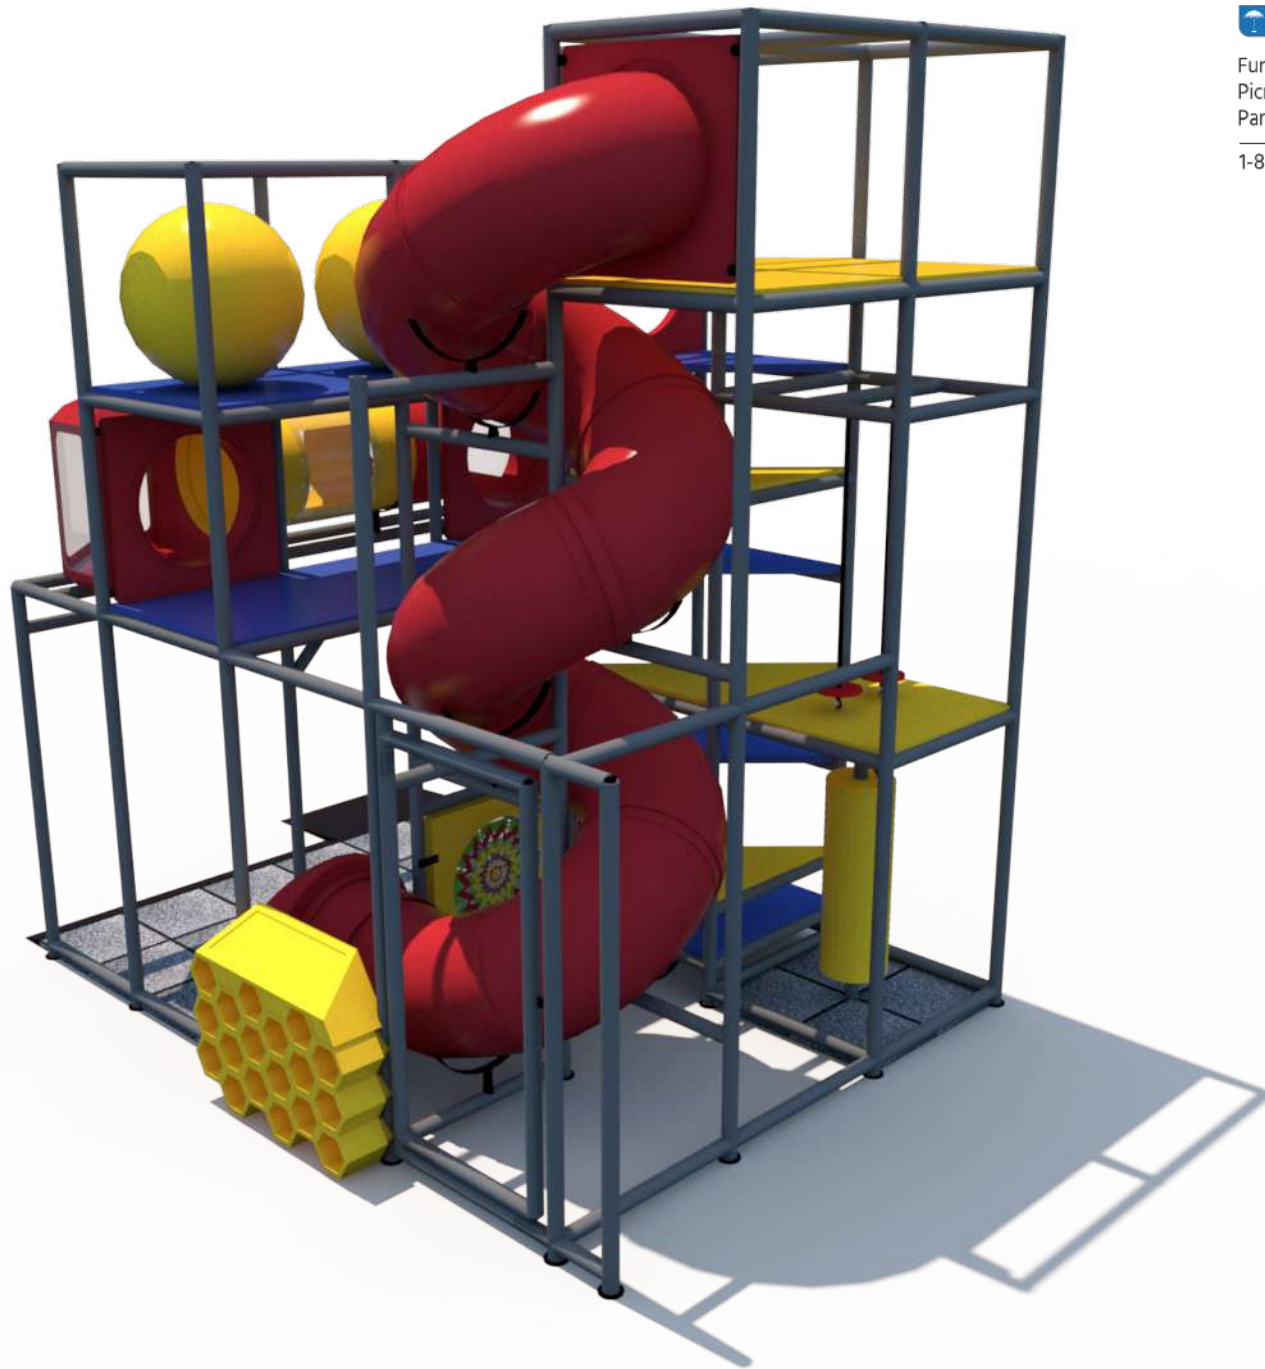

Structure: IP23158

Age Group: 2-12

ADA: Yes/Transfer

Dimensions: 20 'x15'19'

Capacity: --

Structure: IP23158

Age Group: 2-12

ADA: Yes/Transfer

Dimensions: 20 'x15'19'

Capacity: --

Structure: IP23158

Age Group: 2-12

ADA: Yes/Transfer

Dimensions: 20 'x15'19'

Capacity: --

Structure: IP23158

Age Group: 2-12

ADA: Yes/Transfer

Dimensions: 20 'x15'19'

Capacity: --

Structure: IP23158

Age Group: 2-12

ADA: Yes/Transfer

Dimensions: 20 'x15'19'

Capacity: --

Structure: IP23158

Age Group: 2-12

ADA: Yes/Transfer

Dimensions: 20'x15'19'

Capacity: --

Activities and Events:

Gyro Activity Panel
Toddler Activity