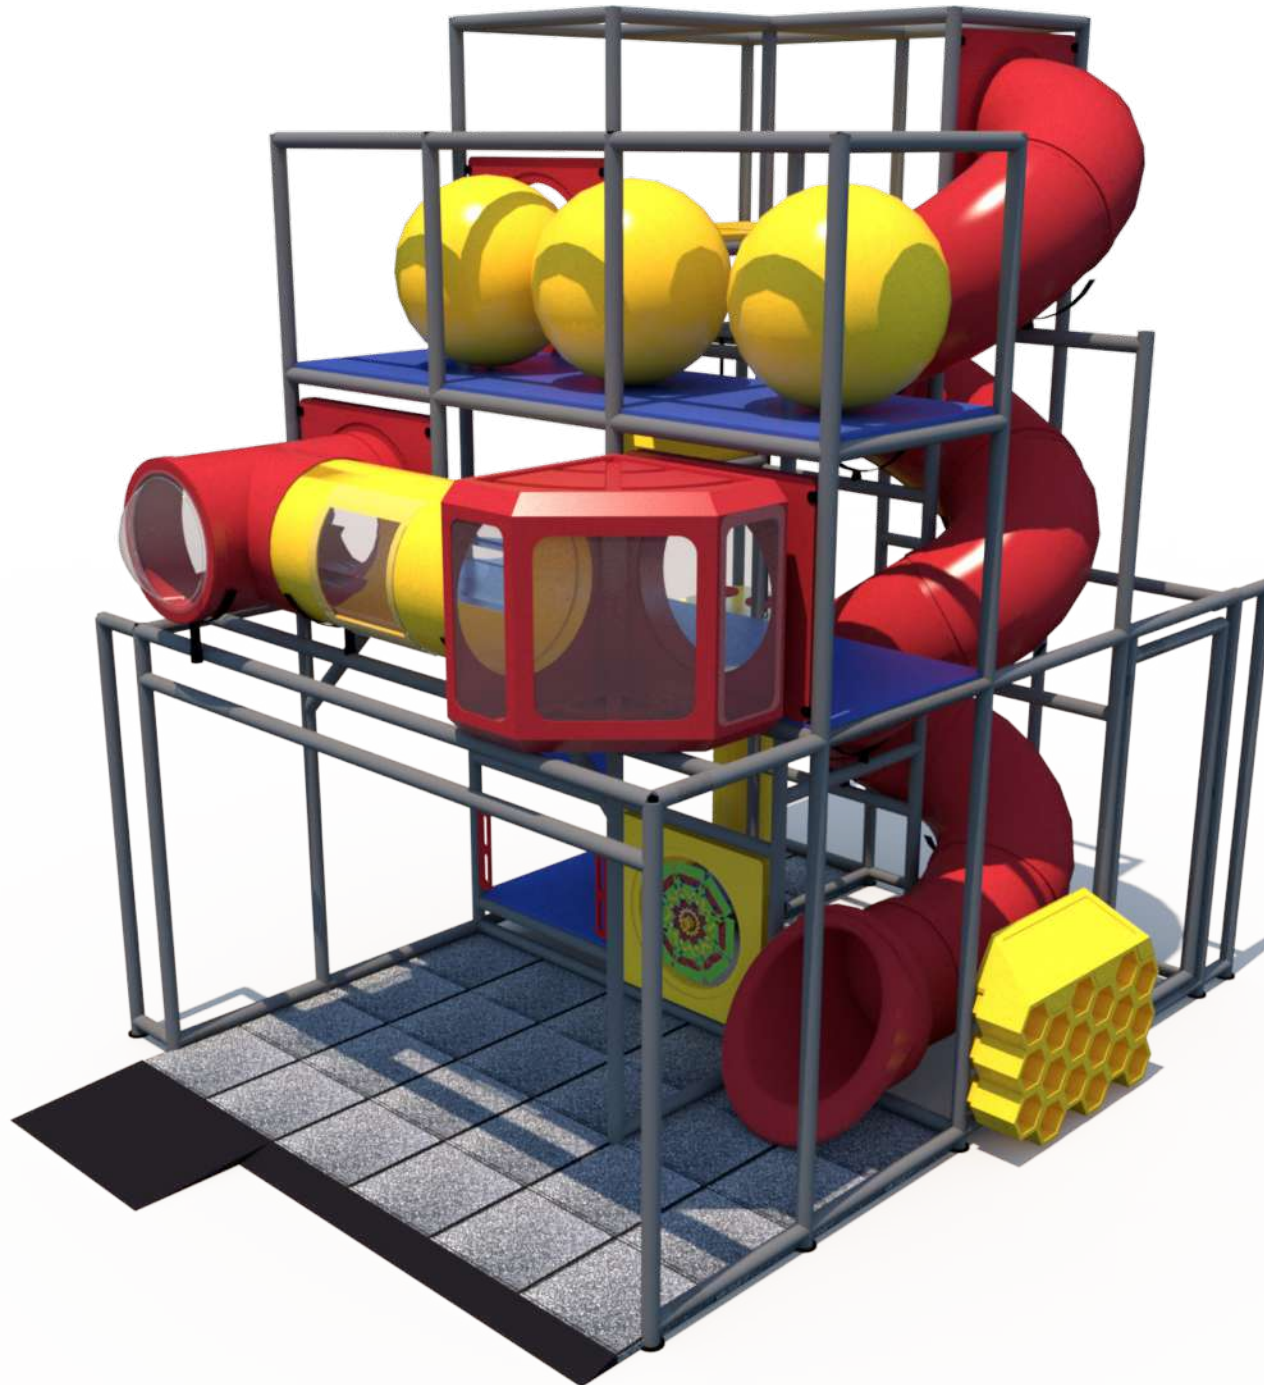

Structure: IP23158

Age Group: 2-12

ADA: Yes/Transfer

Dimensions: 20 'x15'19'

Capacity: --

Structure: IP23158

Age Group: 2-12

ADA: Yes/Transfer

Dimensions: 20 'x15'19'

Capacity: --

Structure: IP23158

Age Group: 2-12

ADA: Yes/Transfer

Dimensions: 20 'x15'19'

Capacity: --

Structure: IP23158

Age Group: 2-12

ADA: Yes/Transfer

Dimensions: 20 'x15'19'

Capacity: --

Structure: IP23158

Age Group: 2-12

ADA: Yes/Transfer

Dimensions: 20 'x15'19'

Capacity: --

Structure: IP23158

Age Group: 2-12

ADA: Yes/Transfer

Dimensions: 20'x15'19'

Capacity: --

Activities and Events:

Gyro Activity Panel
Toddler Activity