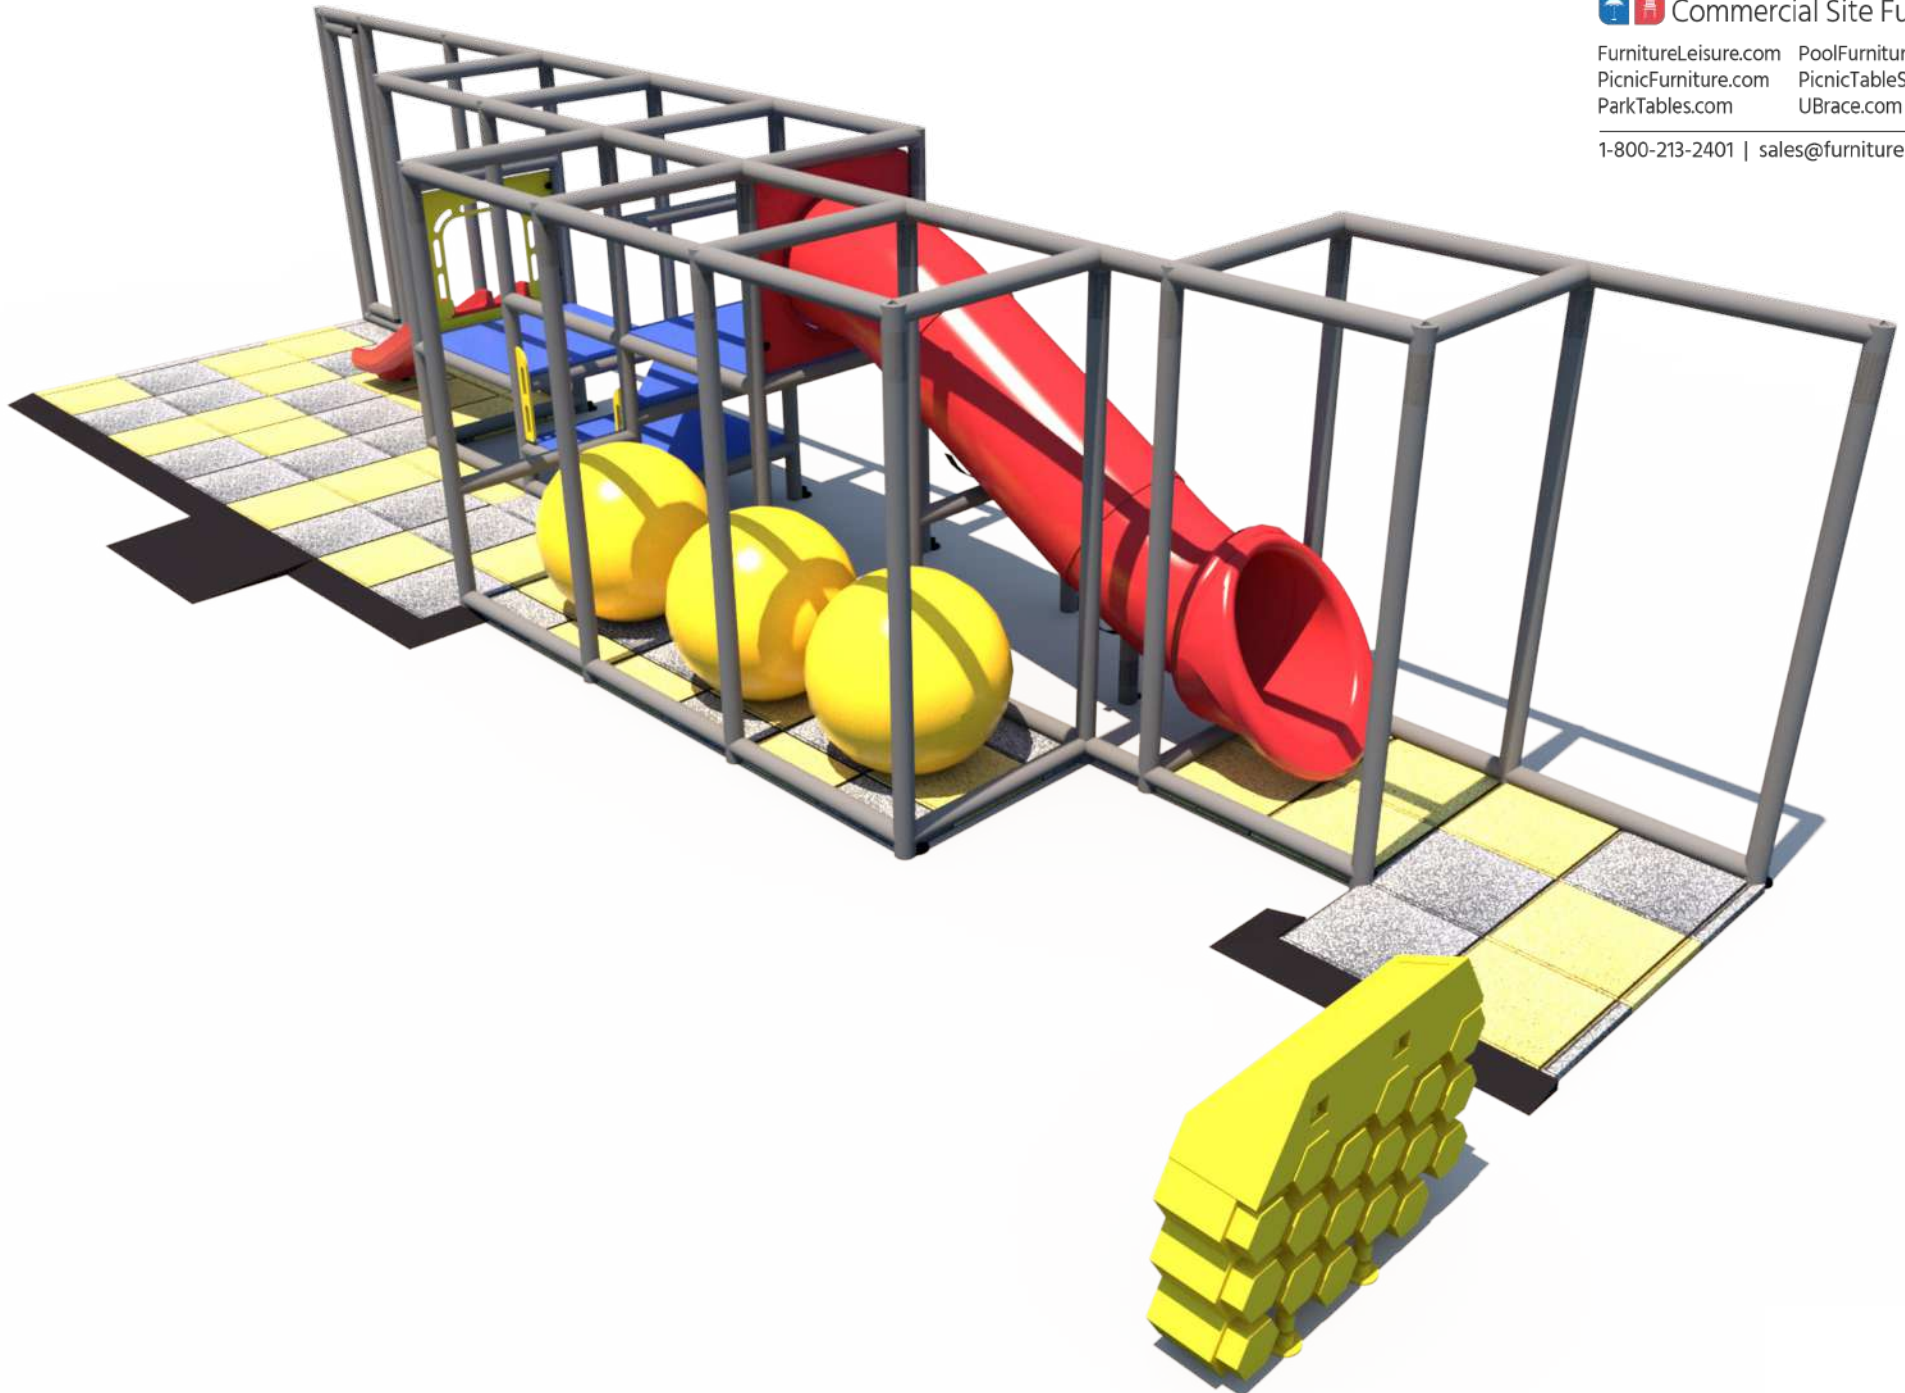

Structure: IP23159

Age Group: 2-12

ADA: Yes/Transfer

Dimensions: 40 'x12'9'

Capacity: --

Structure: IP23159

Age Group: 2-12

ADA: Yes/Transfer

Dimensions: 40 'x12'9'

Capacity: --

Structure: IP23159

Age Group: 2-12

ADA: Yes/Transfer

Dimensions: 40 'x12'9'

Capacity: --

Structure: IP23159

Dimensions: 40 'x12'9'

Capacity: --

Activities and Events:

Tot Triple Rail Slide

Ball Obstacle Room
with (3) Balls

3 Level Square
Deck Climb

5' Enclosed Curved
Tube Slide

Sneaker Keeper

Lockable
Access Gate

ADA Access

Structure: IP23159

Age Group: 2-12

ADA: Yes/Transfer

Dimensions: 40 'x12'9'

Capacity: --

Roto Plastic: