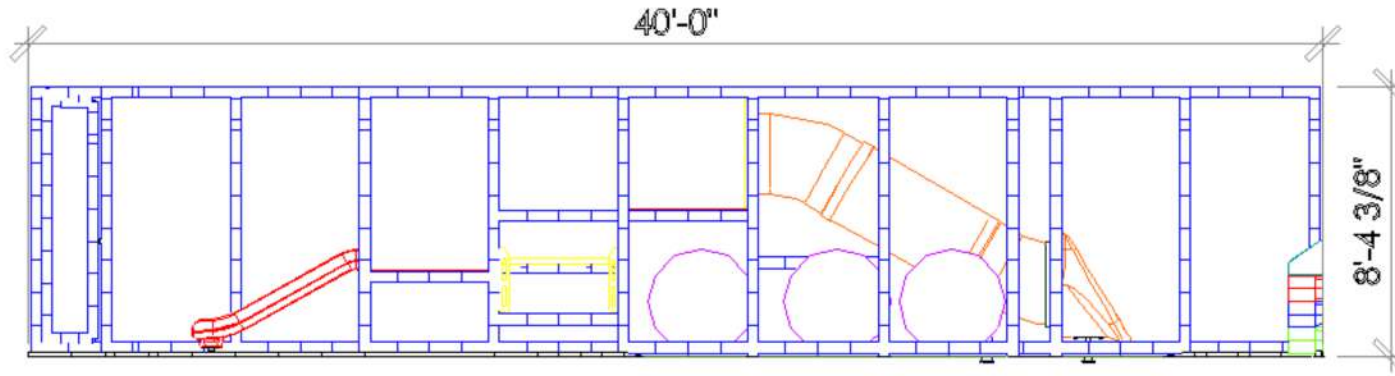

Structure: IP23159

Age Group: 2-12

ADA: Yes/Transfer

Dimensions: 40 'x12'9'

Capacity: --

Structure: IP23159

Age Group: 2-12

ADA: Yes/Transfer

Dimensions: 40 'x12'9'

Capacity: --

Structure: IP23159

Age Group: 2-12

ADA: Yes/Transfer

Dimensions: 40 'x12'9'

Capacity: --

Structure: IP23159

Age Group: 2-12

ADA: Yes/Transfer

Dimensions: 40 'x12'9'

Capacity: --

Plan View:

Structure: IP23159

Age Group: 2-12

ADA: Yes/Transfer

Lockable
Access Gate

ADA Access

Structure: IP23159

Age Group: 2-12

ADA: Yes/Transfer

Dimensions: 40 'x12'9'

Capacity: --

Roto Plastic: