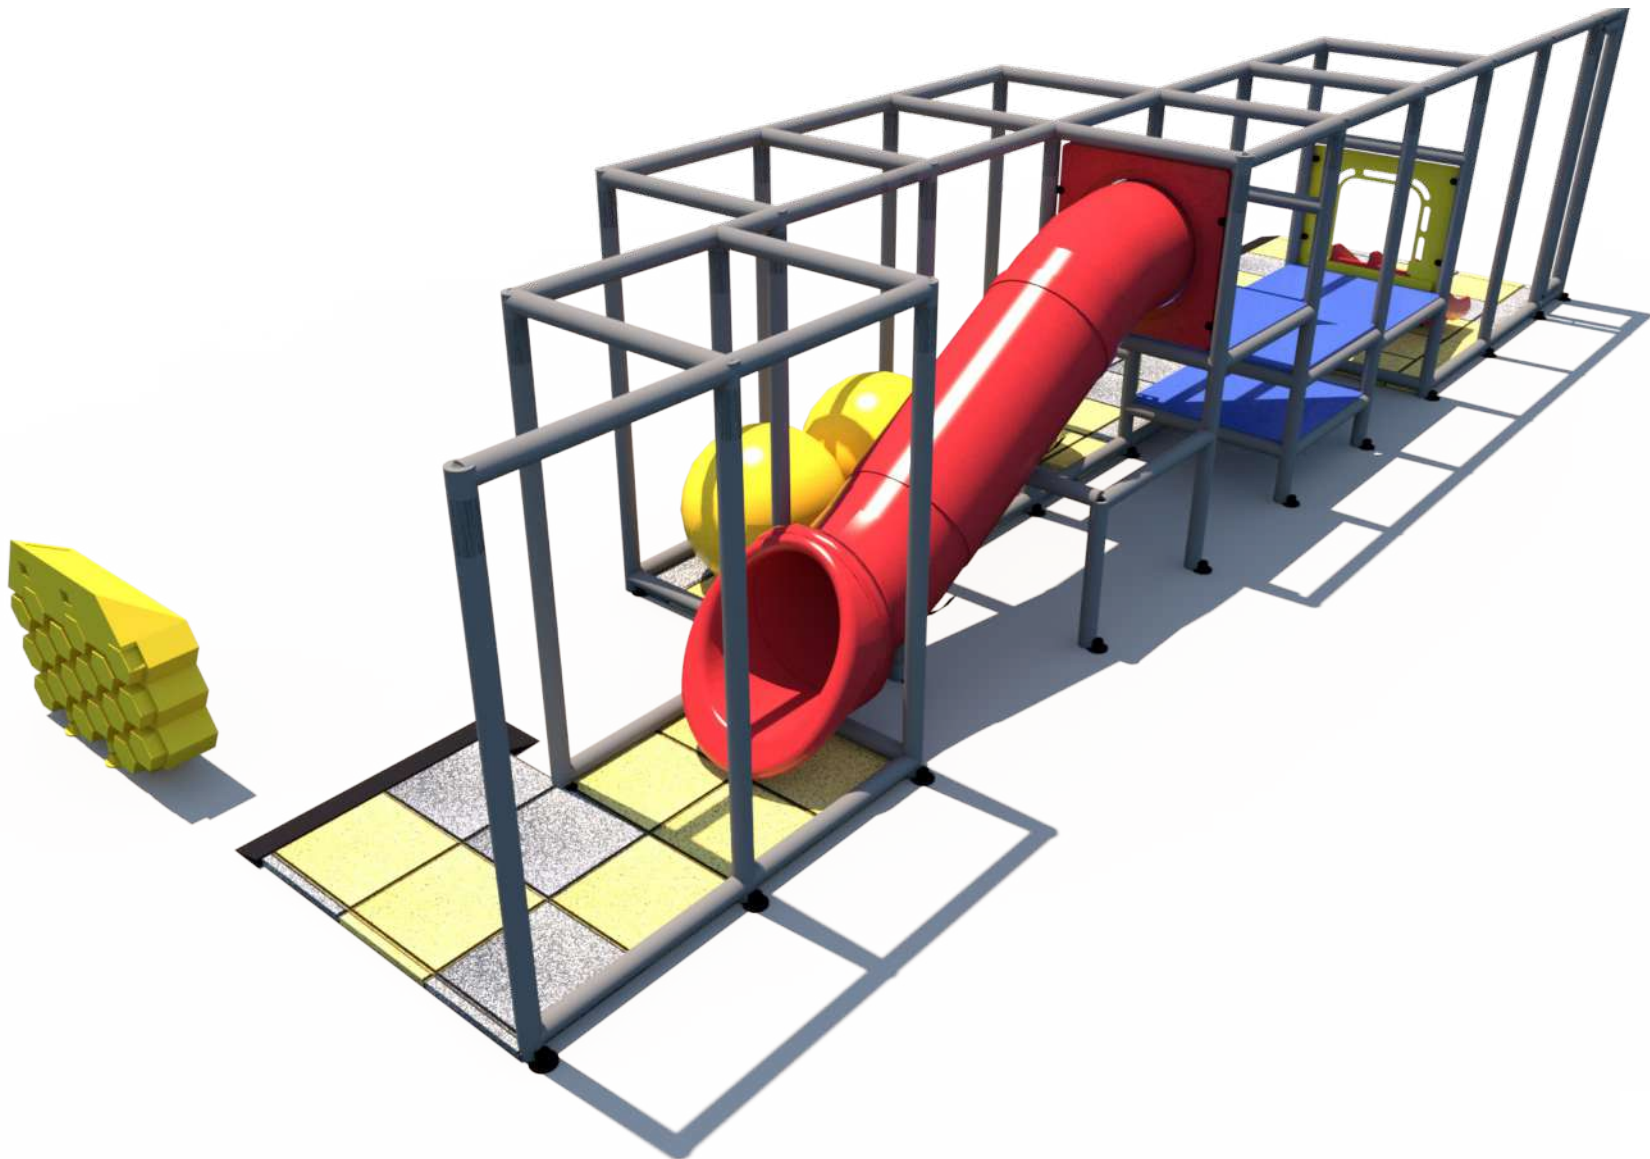

Structure: IP23159

Age Group: 2-12

ADA: Yes/Transfer

Dimensions: 40 'x12'9'

Capacity: --

Structure: IP23159

Age Group: 2-12

ADA: Yes/Transfer

Dimensions: 40 'x12'9'

Capacity: --

Structure: IP23159

Age Group: 2-12

ADA: Yes/Transfer

Dimensions: 40 'x12'9'

Capacity: --

Structure: IP23159

Dimensions: 40 'x12'9'

Capacity: --

Activities and Events:

Tot Triple Rail Slide

Ball Obstacle Room
with (3) Balls

3 Level Square
Deck Climb

5' Enclosed Curved
Tube Slide

Sneaker Keeper

Lockable
Access Gate

ADA Access

Structure: IP23159

Age Group: 2-12

ADA: Yes/Transfer

Dimensions: 40 'x12'9'

Capacity: --

Roto Plastic: