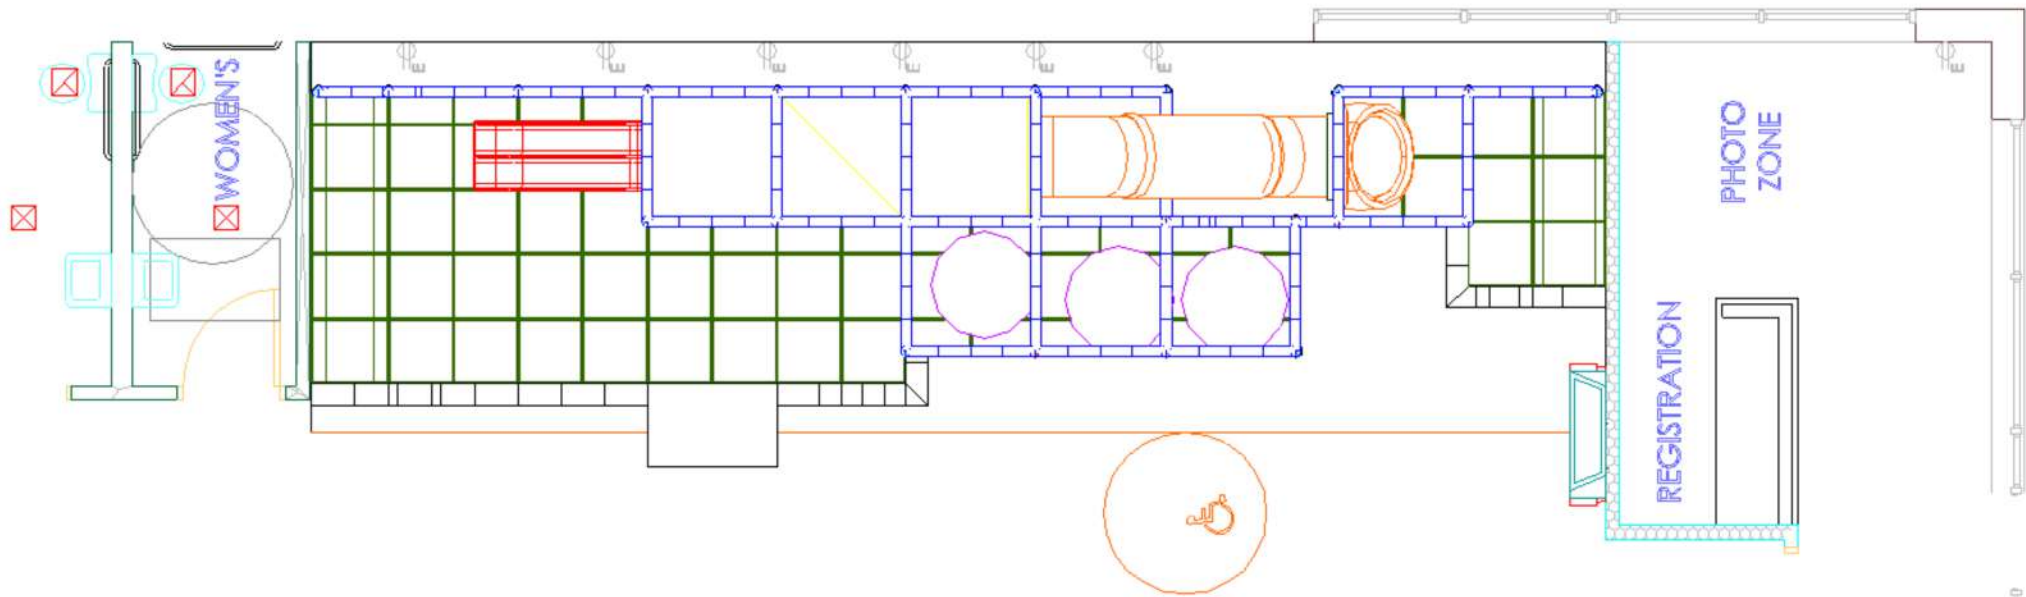

Structure: IP23159

Age Group: 2-12

ADA: Yes/Transfer

Dimensions: 40 'x12'9'

Capacity: --

Structure: IP23159

Age Group: 2-12

ADA: Yes/Transfer

Dimensions: 40 'x12'9'

Capacity: --

Structure: IP23159

Age Group: 2-12

ADA: Yes/Transfer

Dimensions: 40 'x12'9'

Capacity: --

Structure: IP23159

Age Group: 2-12

ADA: Yes/Transfer

Dimensions: 40 'x12'9'

Capacity: --

Plan View:

Structure: IP23159

Age Group: 2-12

ADA: Yes/Transfer

Lockable
Access Gate

ADA Access

Structure: IP23159

Age Group: 2-12

ADA: Yes/Transfer

Dimensions: 40 'x12'9'

Capacity: --

Roto Plastic: