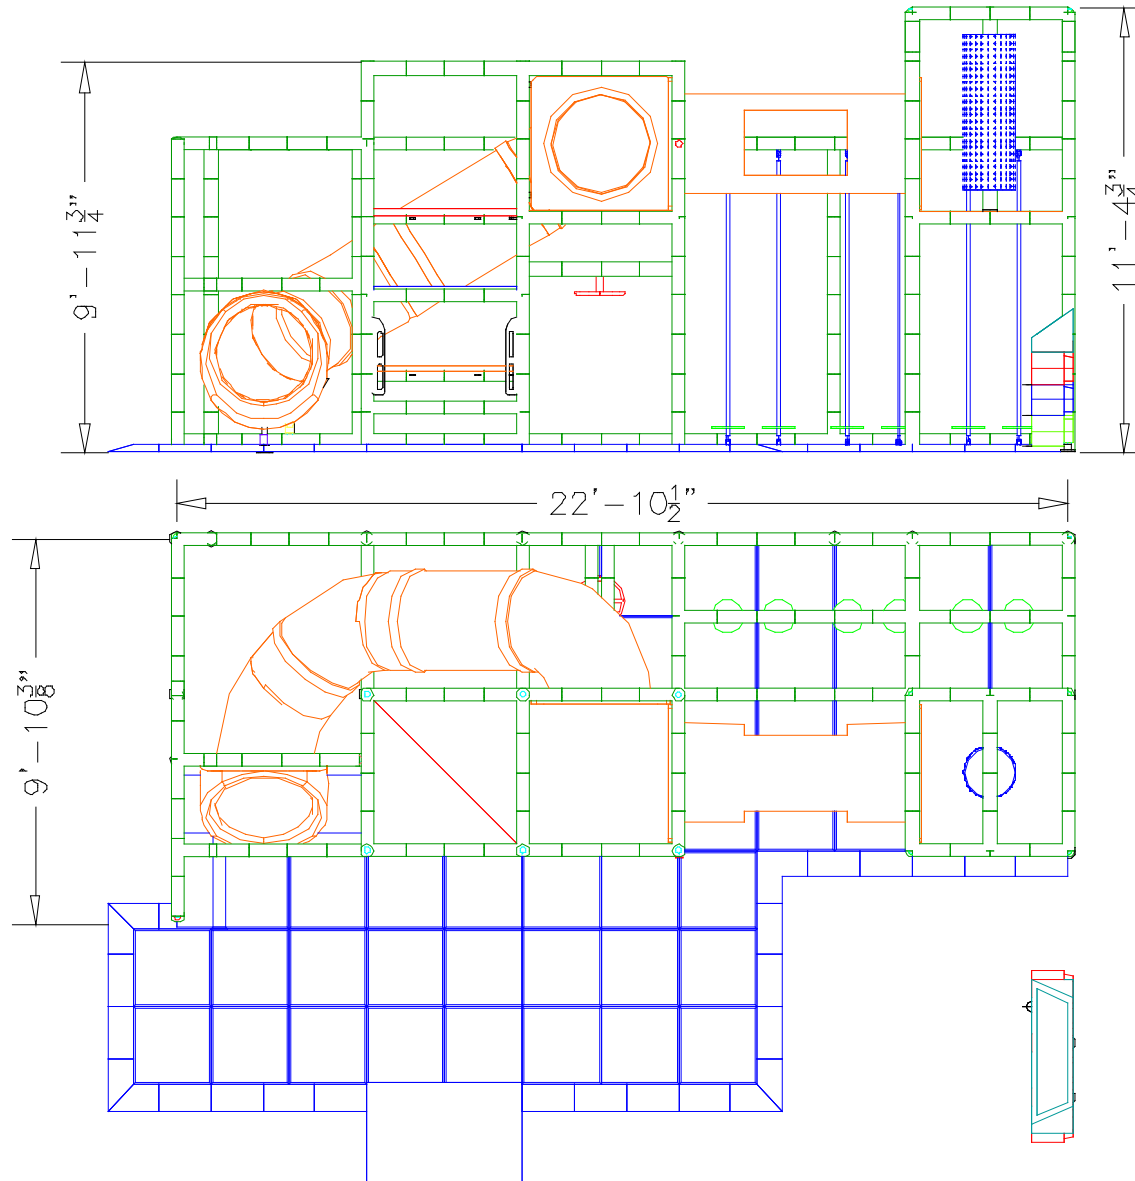

Structure: IP23160

Age Group: 2-12

ADA: Yes/Transfer

Dimensions: 23'x10'12'

Capacity: --

Structure: IP23160

Age Group: 2-12

ADA: Yes/Transfer

Dimensions: 23'x10'12'

Capacity: --

Structure: IP23160

Age Group: 2-12

ADA: Yes/Transfer

Dimensions: 23'x10'12'

Capacity: --

Structure: IP23160

Age Group: 2-12

ADA: Yes/Transfer

Dimensions: 23'x10'12'

Capacity: --

Plan View:

Structure: IP23160

Age Group: 2-12

ADA: Yes/Transfer

Dimensions: 23'x10'12'

Capacity: --

Roto Plastic:

LIGHT GREY (LGY)

DARK YELLOW (DY)

ORANGE (OR)

WOODS ORANGE (WO)

TAN (TA)