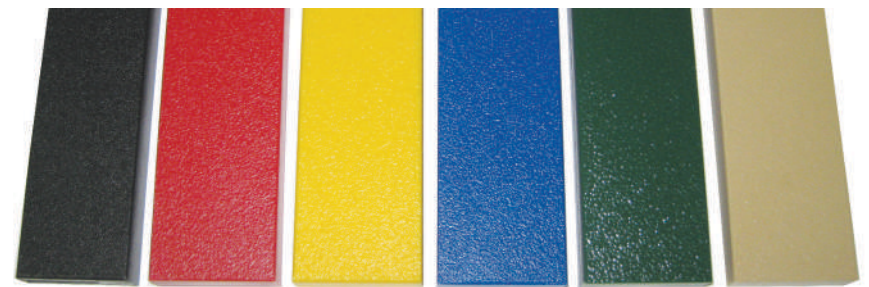

BURGUNDY (BU)

DARK RED (DR)

PURPLE (PU)

GECKO GREEN (GC)

COBALT BLUE (CB)

TEAL (TE)

GREEN (GR)

KENTUCKY GREEN (KG)

ARIZONA TURQUOISE (AT)

CYAN (CY)

BLUE (BL)

Green, Blue, Yellow, Red, Tan, Black, Silver & White

Black

Post Foam:

Black, Gray, Blue, Purple, Green, Tan, Red, & Yellow

HDPE:

Black, Red, Yellow, Blue, Green, & Tan

BUFFING TOP

Pigmented using organic powder color coating methods that will not delaminate over time.
Sealed with specially formulated polymer agent that bonds pigments into the rubber.