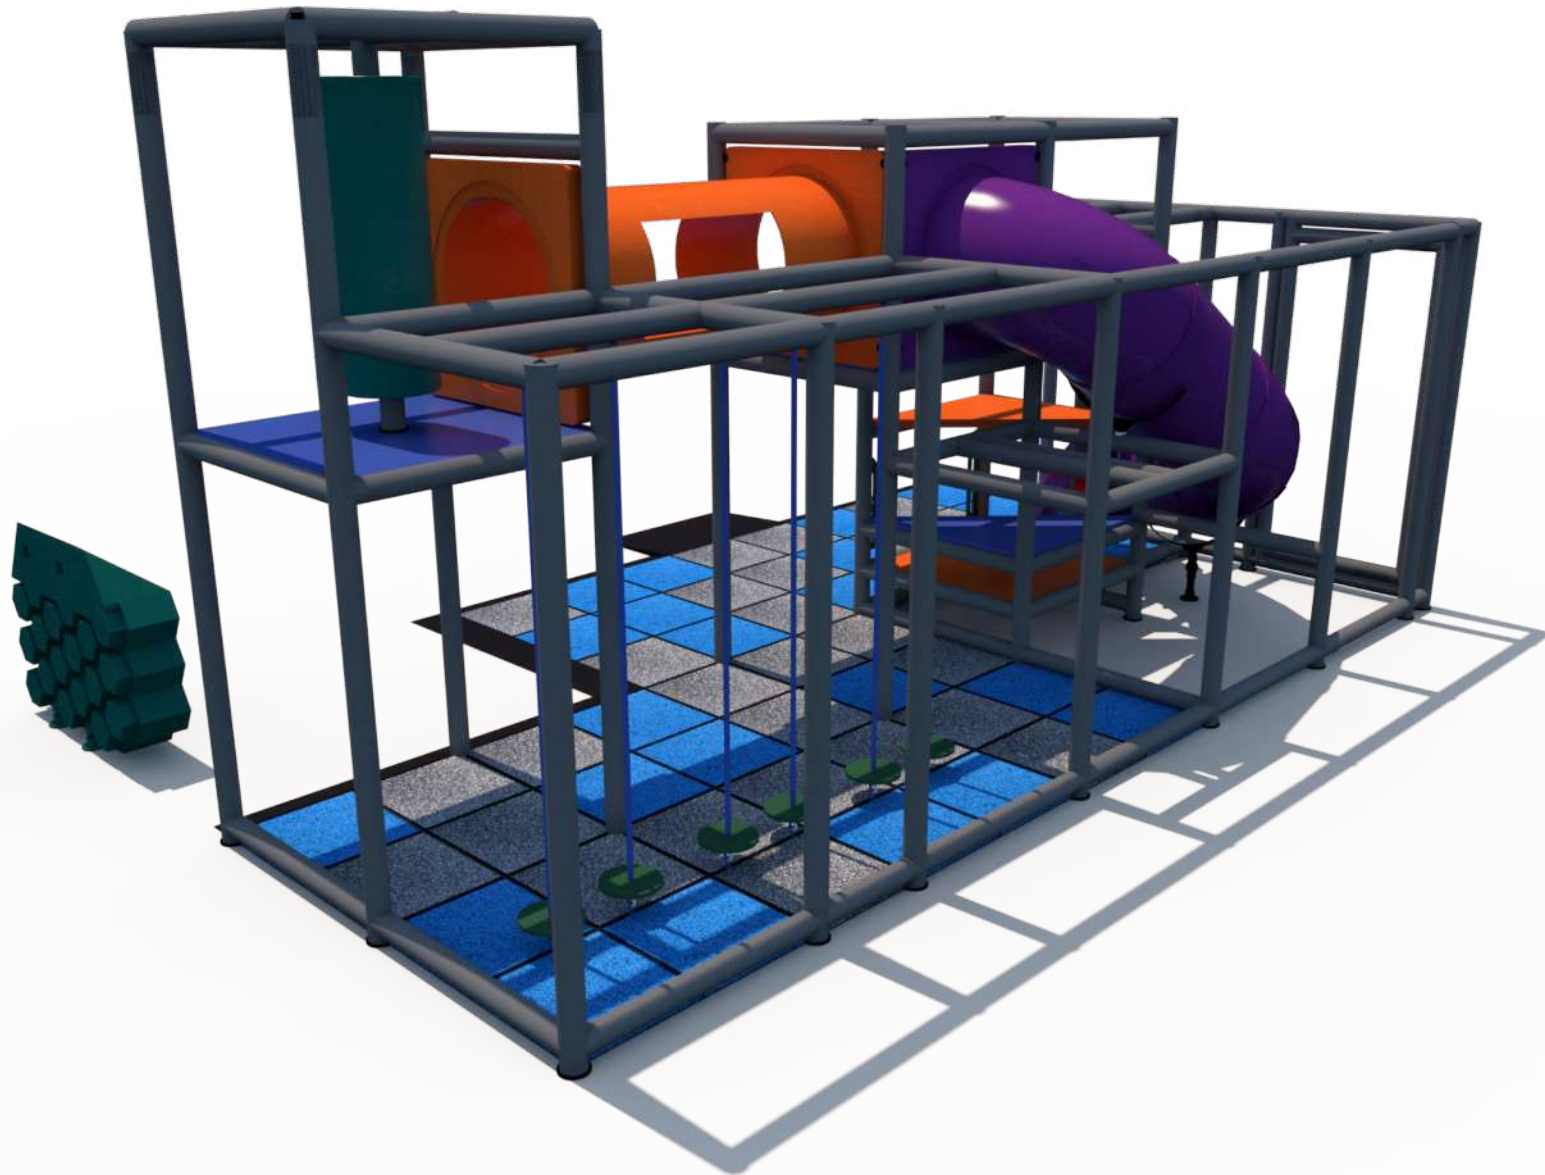

Structure: IP23160

Age Group: 2-12

ADA: Yes/Transfer

Dimensions: 23'x10'12'

Capacity: --

Structure: IP23160

Age Group: 2-12

ADA: Yes/Transfer

Dimensions: 23'x10'12'

Capacity: --

Structure: IP23160

Age Group: 2-12

ADA: Yes/Transfer

Dimensions: 23'x10'12'

Capacity: --

Structure: IP23160

Age Group: 2-12

ADA: Yes/Transfer

Dimensions: 23'x10'12'

Capacity: --

Plan View:

Structure: IP23160

Age Group: 2-12

ADA: Yes/Transfer

Dimensions: 23'x10'12'

Capacity: --

Roto Plastic:

LIGHT GREY (LGY)

DARK YELLOW (DY)

ORANGE (OR)

WOODS ORANGE (WO)

TAN (TA)