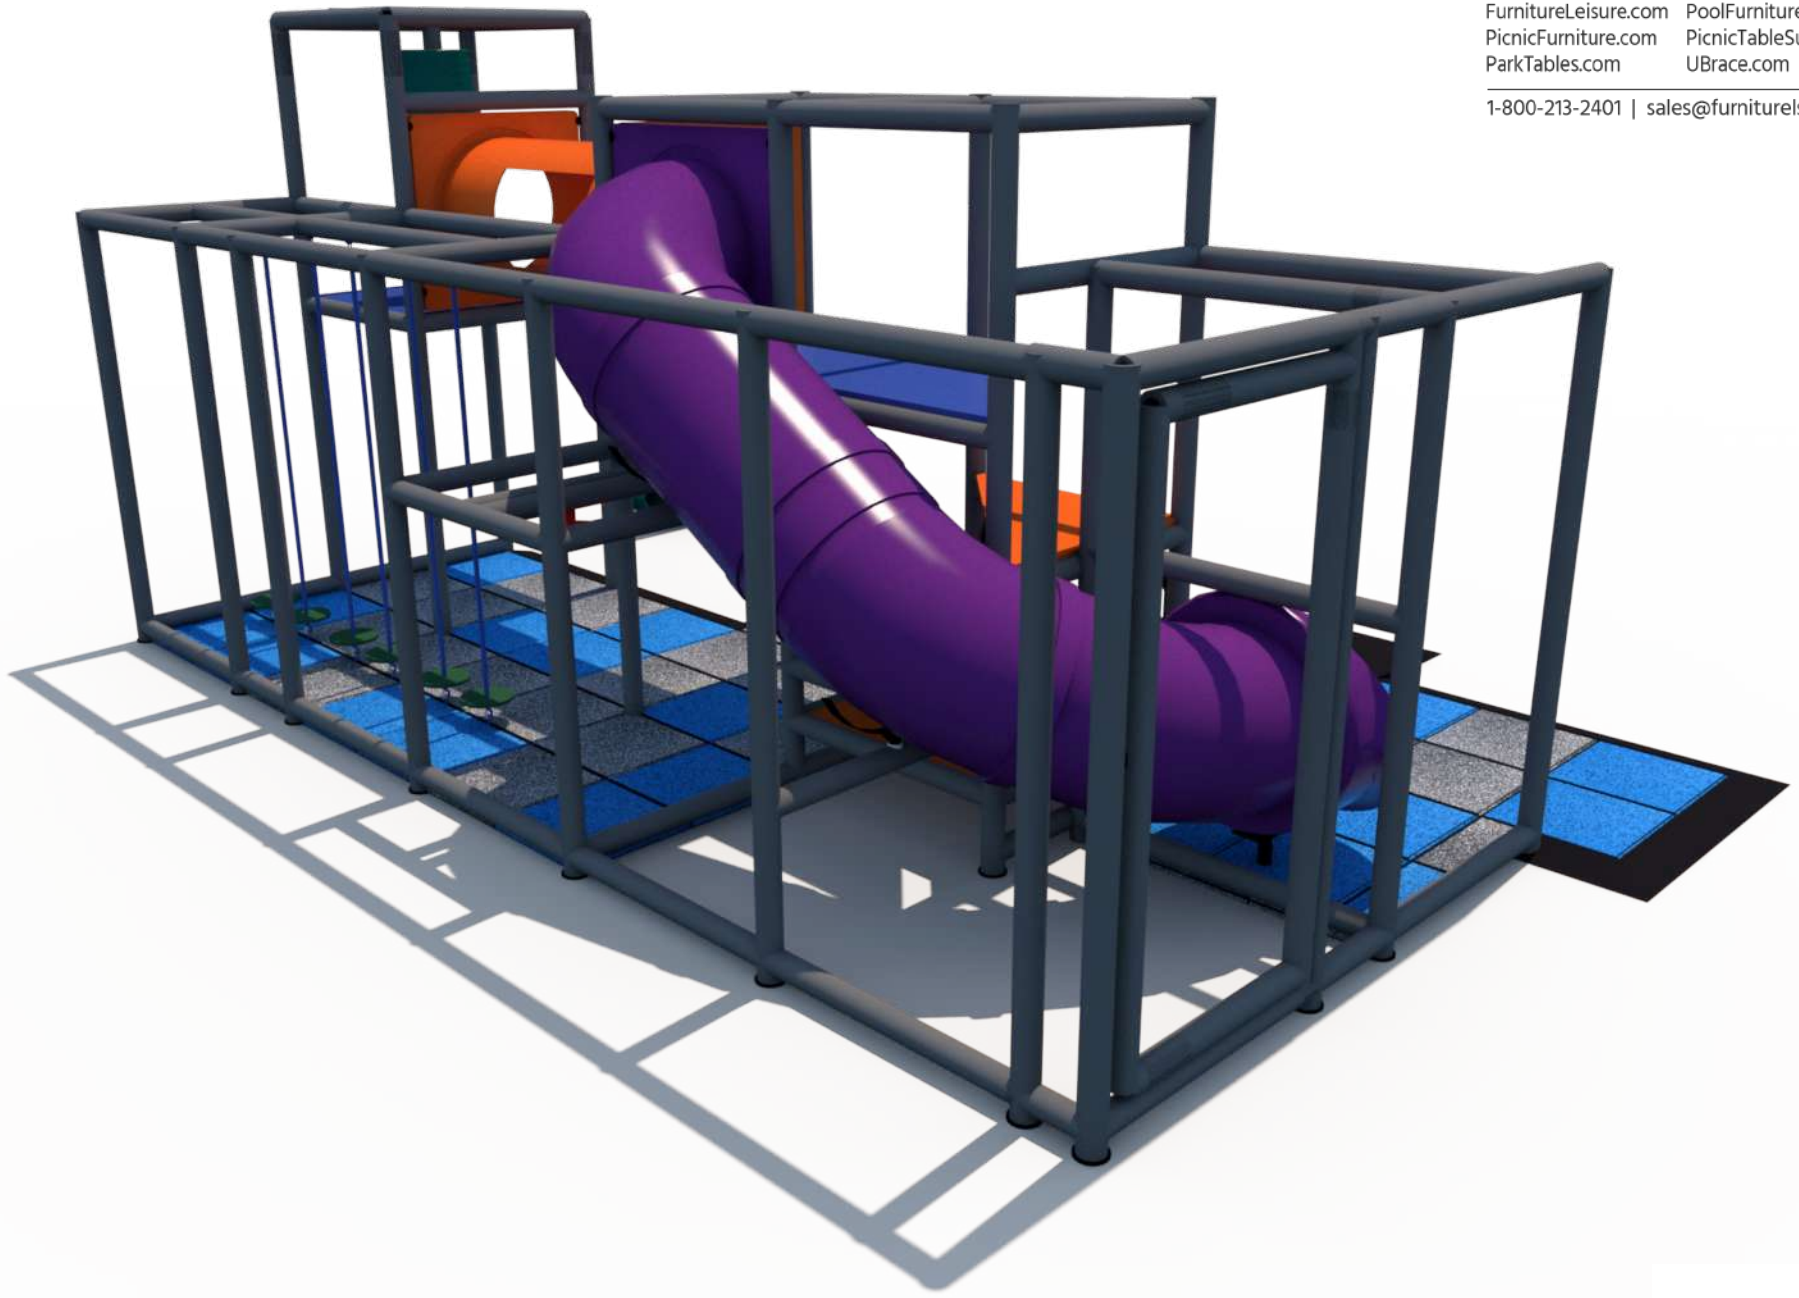

Structure: IP23160

Age Group: 2-12

ADA: Yes/Transfer

Dimensions: 23'x10'12'

Capacity: --

Structure: IP23160

Age Group: 2-12

ADA: Yes/Transfer

Dimensions: 23'x10'12'

Capacity: --

Structure: IP23160

Age Group: 2-12

ADA: Yes/Transfer

Dimensions: 23'x10'12'

Capacity: --

Structure: IP23160

Age Group: 2-12

ADA: Yes/Transfer

Dimensions: 23'x10'12'

Capacity: --

Plan View:

Structure: IP23160

Age Group: 2-12

ADA: Yes/Transfer

Lockable
Access Gate

ADA Access

6' Crawl Tunnel
with Lookout Windows

6' 7" Enclosed Curved
Tube Slide

Sneaker Keeper

Structure: IP23160

Age Group: 2-12

ADA: Yes/Transfer