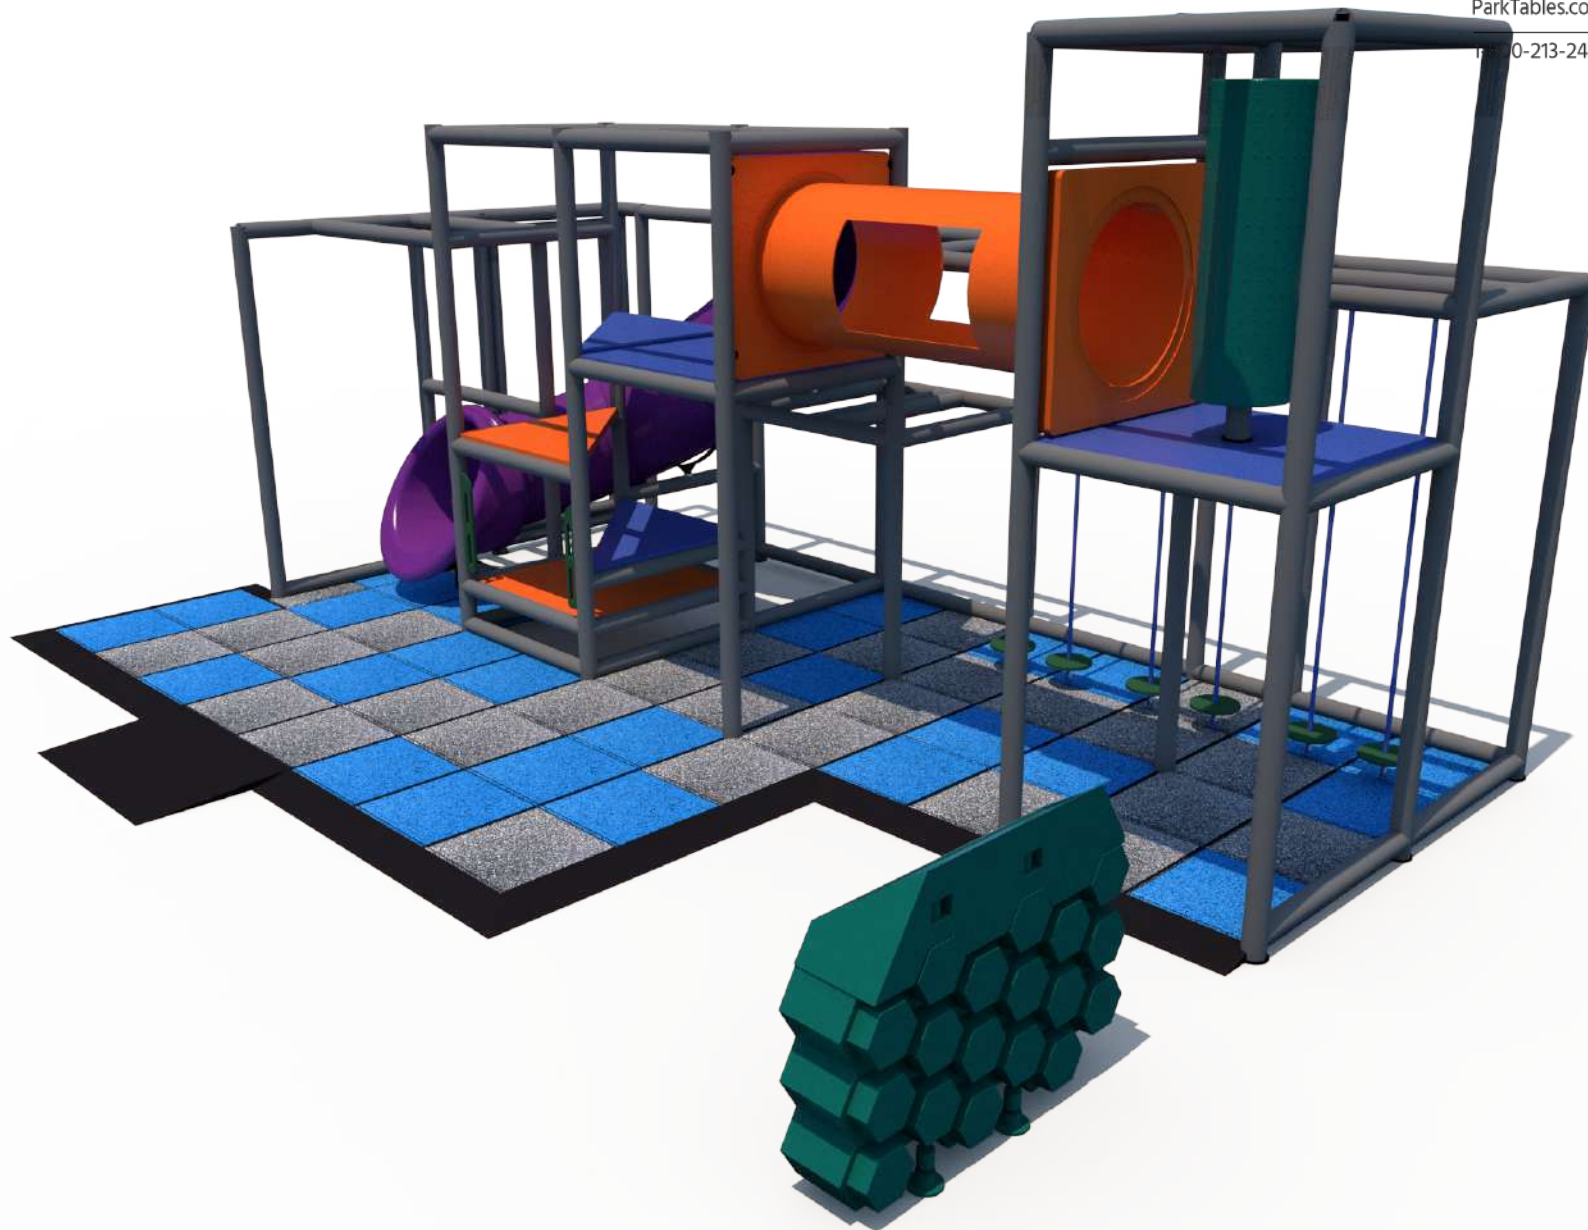

Structure: IP23160

Age Group: 2-12

ADA: Yes/Transfer

Dimensions: 23'x10'12'

Capacity: --

Structure: IP23160

Age Group: 2-12

ADA: Yes/Transfer

Dimensions: 23'x10'12'

Capacity: --

Structure: IP23160

Age Group: 2-12

ADA: Yes/Transfer

Dimensions: 23'x10'12'

Capacity: --

Structure: IP23160

Lockable
Access Gate

ADA Access

6' Crawl Tunnel
with Lookout Windows

6' 7" Enclosed Curved
Tube Slide

Sneaker Keeper

Structure: IP23160

Age Group: 2-12

ADA: Yes/Transfer

Dimensions: 23'x10'12'

Capacity: --

Roto Plastic:

LIGHT GREY (LGY)

DARK YELLOW (DY)

ORANGE (OR)

WOODS ORANGE (WO)

TAN (TA)