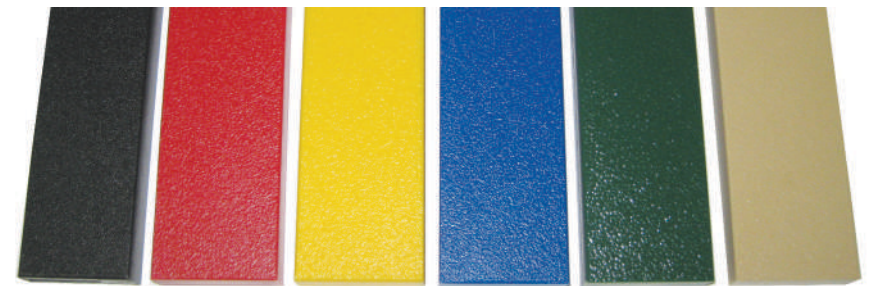

ORANGE (OR)

WOODS ORANGE (WO)

TAN (TA)

BURGUNDY (BU)

DARK RED (DR)

PURPLE (PU)

GECKO GREEN (GC)

COBALT BLUE (CB)

TEAL (TE)

GREEN (GR)

KENTUCKY GREEN (KG)

ARIZONA TURQUOISE (AT)

CYAN (CY)

BLUE (BL)

Green, Blue, Yellow, Red, Tan, Black, Silver & White

Black

Post Foam:

Black, Gray, Blue, Purple, Green, Tan, Red, & Yellow

HDPE:

Black, Red, Yellow, Blue, Green, & Tan

BUFFING TOP

Pigmented using organic powder color coating methods that will not delaminate over time.
Sealed with specially formulated polymer agent that bonds pigments into the rubber.