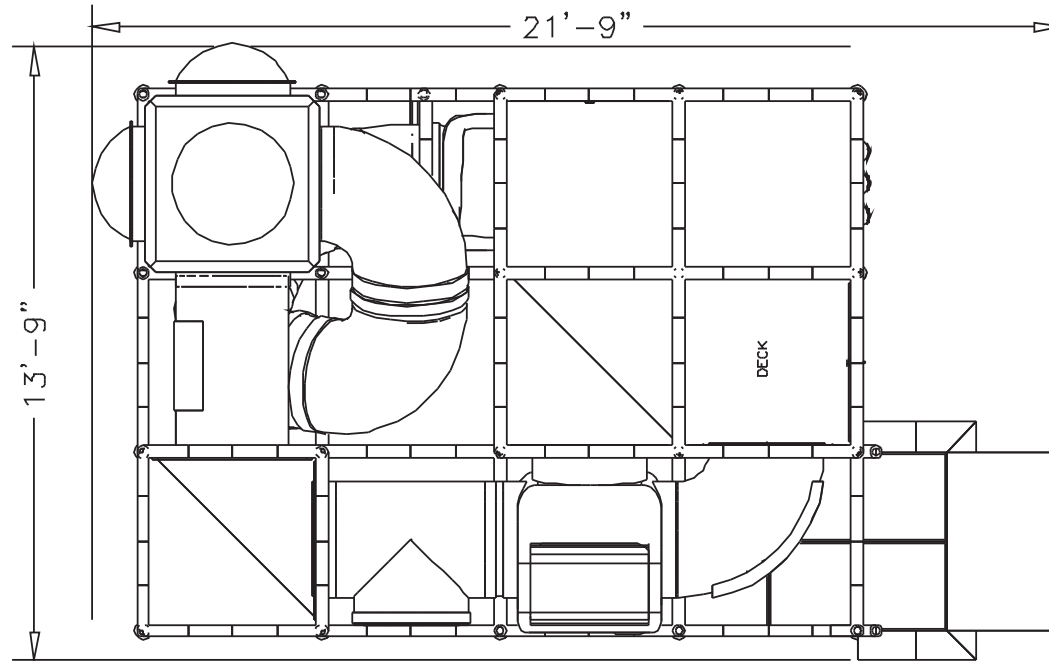

Structure: IP23163

Age Group: 2-12

ADA: Yes/Transfer

Dimensions: 22'x14'11'

Capacity: --

Structure: IP23163

Age Group: 2-12

ADA: Yes/Transfer

Dimensions: 22'x14'11'

Capacity: --

Structure: IP23163

Age Group: 2-12

ADA: Yes/Transfer

Dimensions: 22'x14'11'

Capacity: --

Structure: IP23163

Age Group: 2-12

ADA: Yes/Transfer

Dimensions: 22'x14'11'

Capacity: --

Plan View:

Structure: IP23163

Age Group: 2-12

ADA: Yes/Transfer