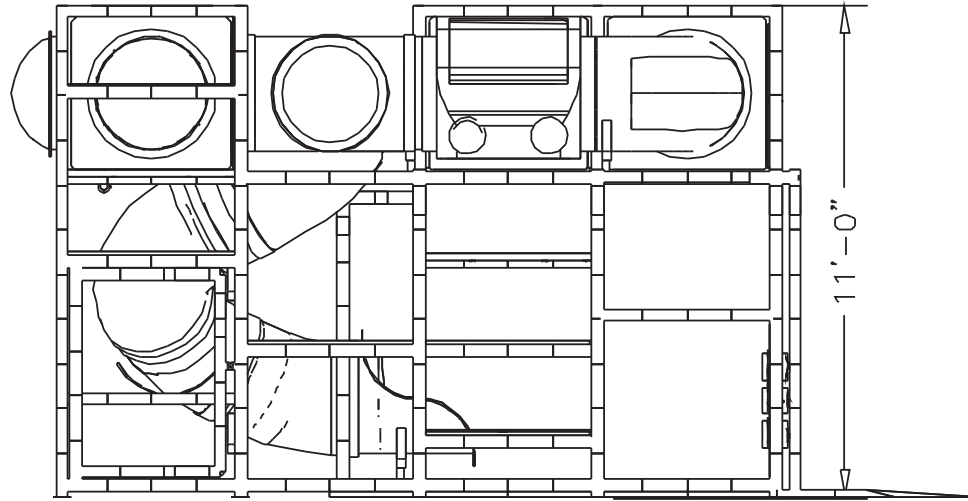

Structure: IP23163

Age Group: 2-12

ADA: Yes/Transfer

Dimensions: 22'x14'11'

Capacity: --

Structure: IP23163

Age Group: 2-12

ADA: Yes/Transfer

Dimensions: 22'x14'11'

Capacity: --

Structure: IP23163

Age Group: 2-12

ADA: Yes/Transfer

Dimensions: 22'x14'11'

Capacity: --

Structure: IP23163

Age Group: 2-12

ADA: Yes/Transfer

Dimensions: 22'x14'11'

Capacity: --

Plan View:

Structure: IP23163

Age Group: 2-12

ADA: Yes/Transfer