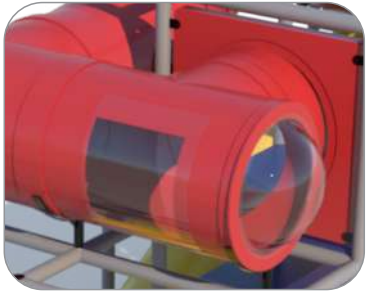

Lookout Elbow Crawl
(Not exactly as shown)

T-Tube Lookout
with Disc Window

Turbo Junction
with Steering Wheel
and Lookout Windows

Junction Cube
with Lookout Windows

4' Crawl Tunnel
- Tower Connection

5 Level Square
Deck Climb