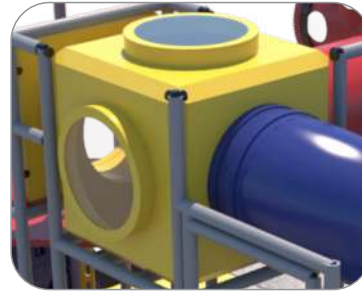

Lookout Elbow Crawl
(Not exactly as shown)

T-Tube Lookout
with Disc Window

Turbo Junction
with Steering Wheel
and Lookout Windows

Junction Cube
with Lookout Windows

4' Crawl Tunnel
- Tower Connection

5 Level Square
Deck Climb