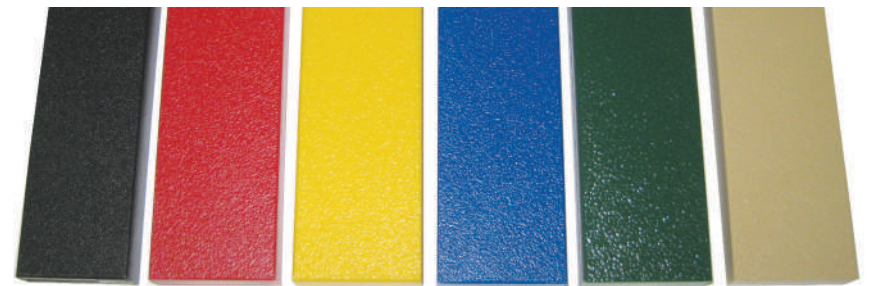

TAN (TA)

BURGUNDY (BU)

DARK RED (DR)

PURPLE (PU)

GECKO GREEN (GC)

COBALT BLUE (CB)

TEAL (TE)

GREEN (GR)

KENTUCKY GREEN (KG)

ARIZONA TURQUOISE (AT)

CYAN (CY)

BLUE (BL)

Green, Blue, Yellow, Red, Tan, Black, Silver & White

Black

Post Foam:

Black, Gray, Blue, Purple, Green, Tan, Red, & Yellow

HDPE:

Black, Red, Yellow, Blue, Green, & Tan

BUFFING TOP

Pigmented using organic powder color coating methods that will not delaminate over time.
Sealed with specially formulated polymer agent that bonds pigments into the rubber.