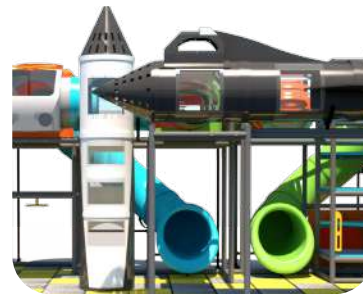

Ball Turn Activity Panel
Toddler Activity

Pinball Activity Panel
Toddler Activity

(2) Wave Runs

T-Tube Junction
with Bubble Window

(2) Junction Cubes
with Lookout Windows

(2) Sky Spinners

(2) Corner Junctions
with Lookout Windows