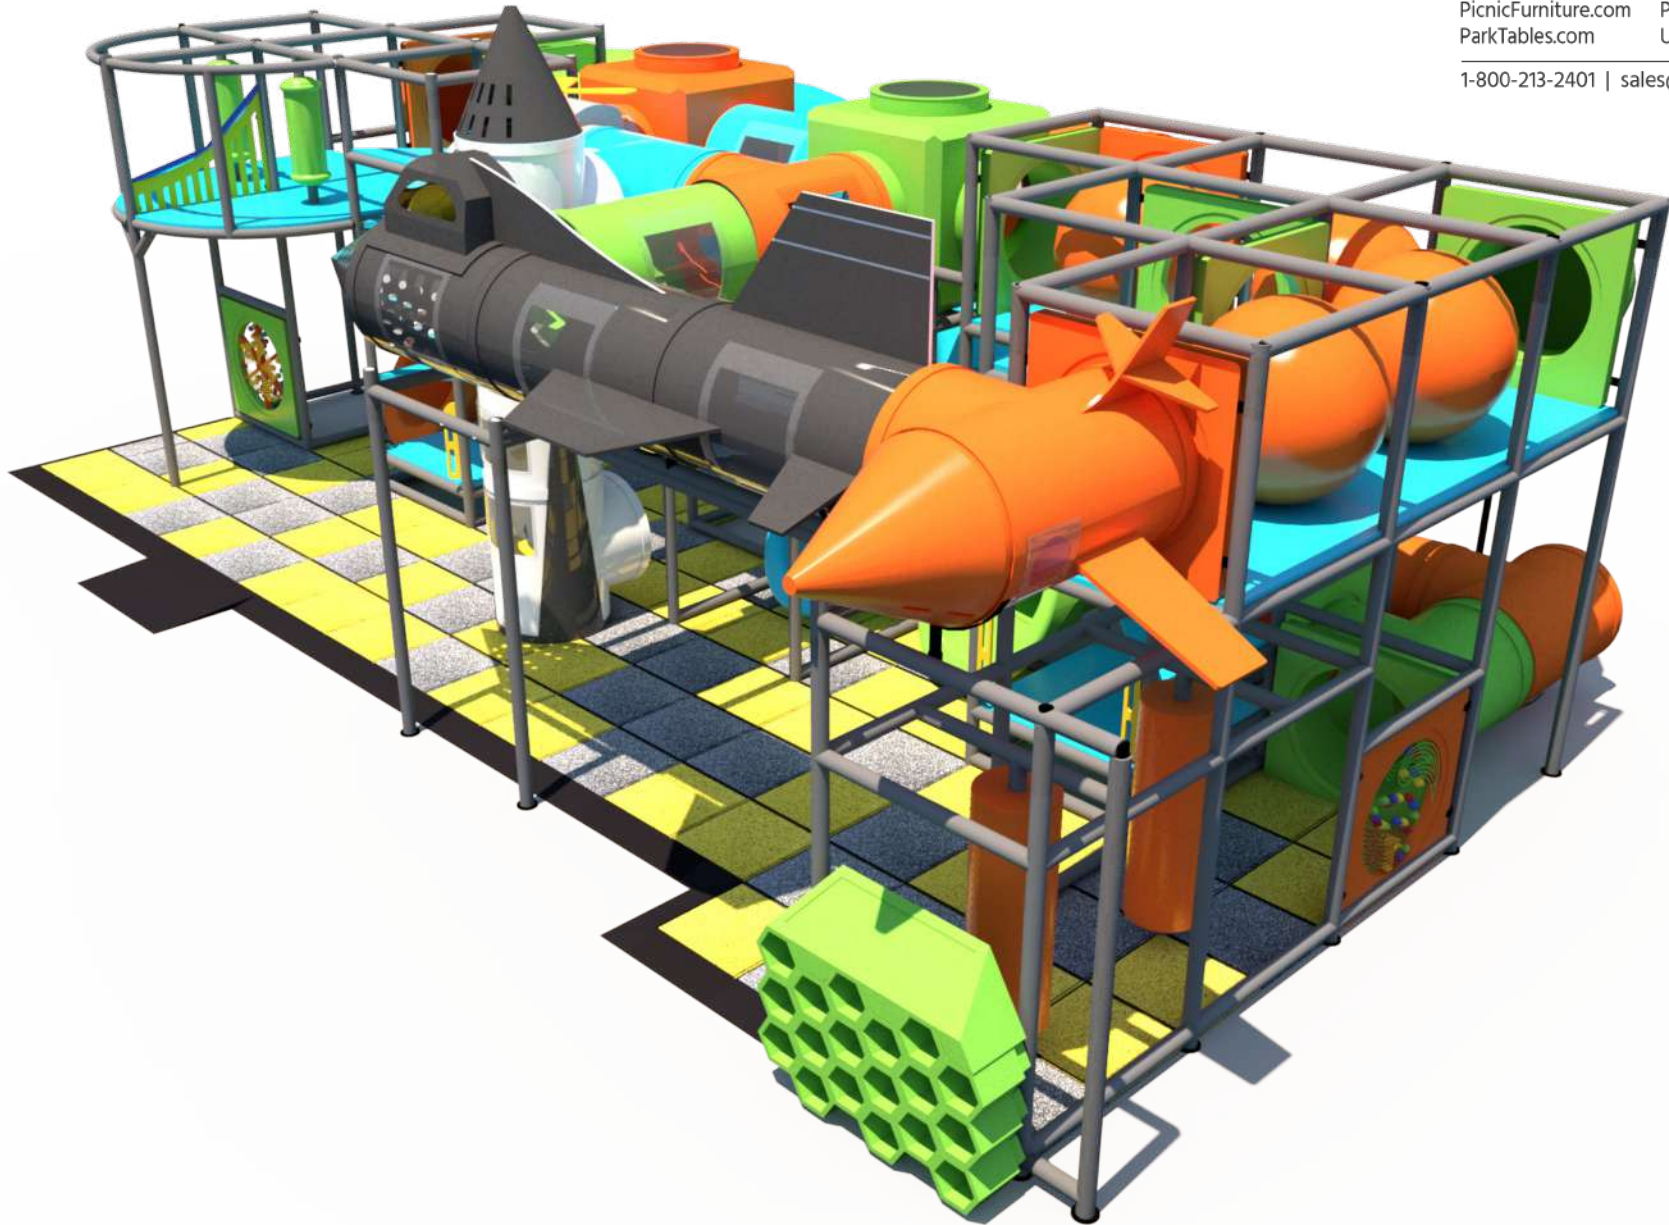

Structure: IP24103

Age Group: 2-12

ADA: Yes/Transfer

Dimensions: 40 'x23'x14'

Capacity: --

Structure: IP24103

Age Group: 2-12

ADA: Yes/Transfer

Dimensions: 40 'x23'x14'

Capacity: --

Structure: IP24103

Age Group: 2-12

ADA: Yes/Transfer

Dimensions: 40 'x23'x14'

Capacity: --

Structure: IP24103

ADA: Yes/Transfer

Dimensions: 40 'x23'x14'

Capacity: --

Roto Plastic:

LIGHT GREY (LGY)

DARK YELLOW (DY)

ORANGE (OR)

WOODS ORANGE (WO)