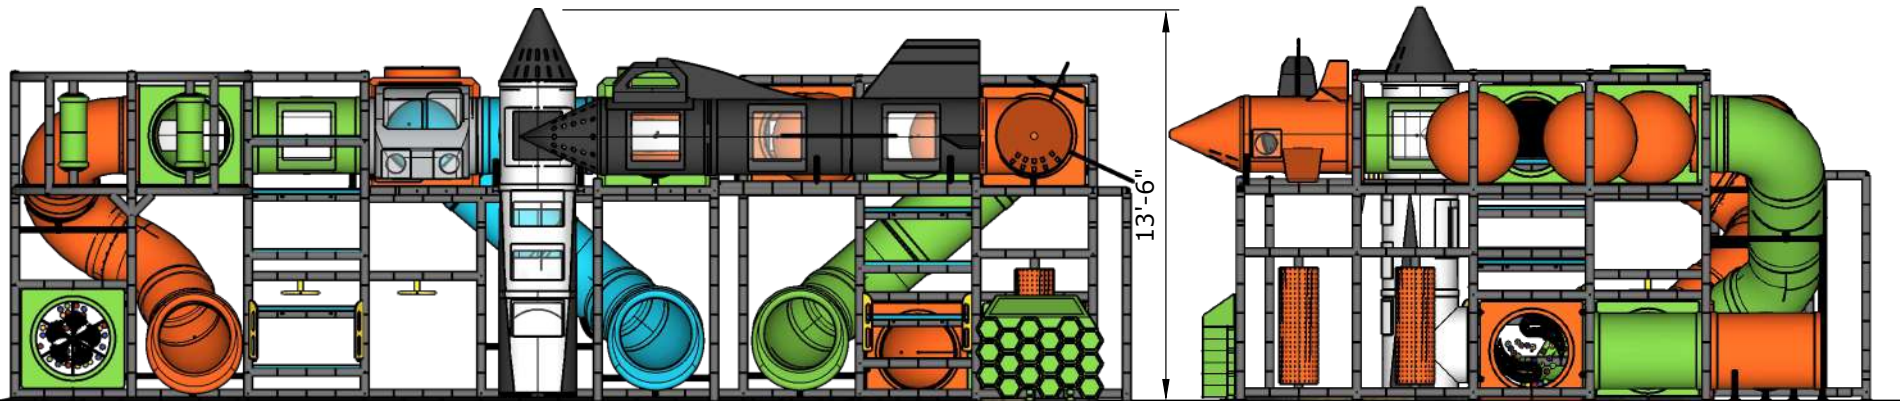

Dimensions: 40 'x23'x14'

Capacity: --

Structure: IP24103

Age Group: 2-12

ADA: Yes/Transfer

Dimensions: 40 'x23'x14'

Capacity: --

Structure: IP24103

Age Group: 2-12

ADA: Yes/Transfer

Dimensions: 40 'x23'x14'

Capacity: --

Structure: IP24103

Age Group: 2-12

ADA: Yes/Transfer

Dimensions: 40 'x23'x14'

Capacity: --

Plan View:

Structure: IP24103

Age Group: 2-12

ADA: Yes/Transfer

Dimensions: 40'x23'x14'

Capacity: --

Activities and Events: