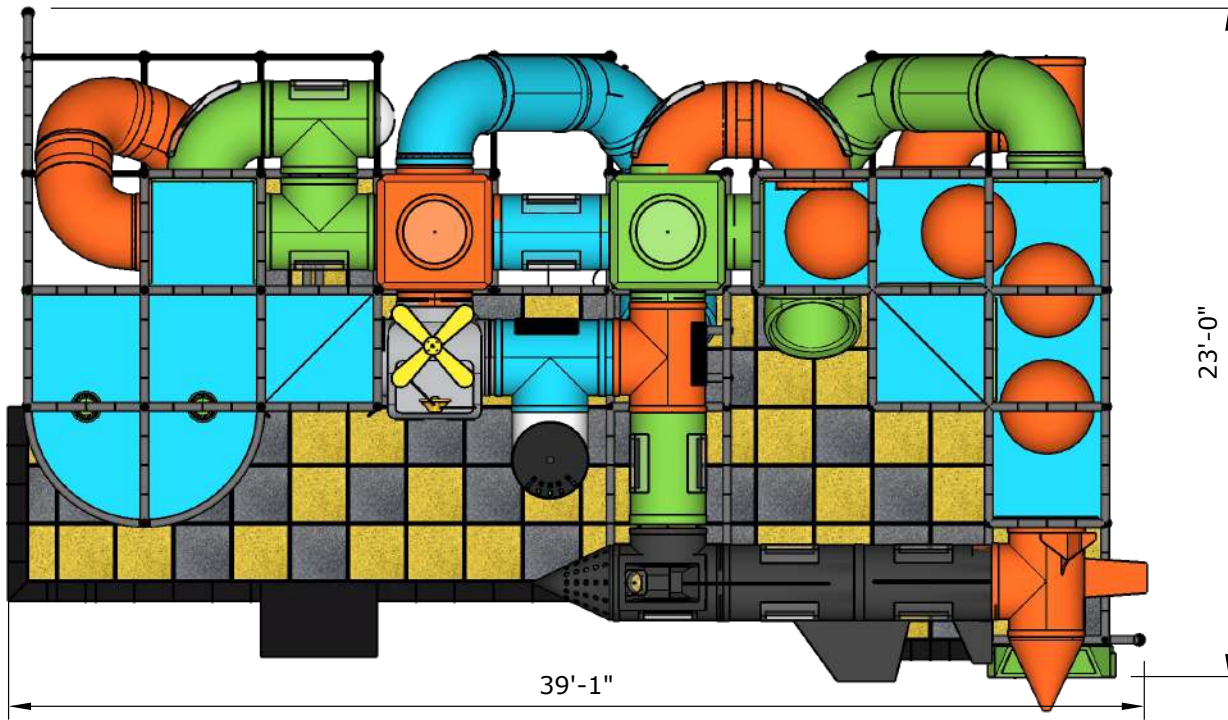

Structure: IP24103

Age Group: 2-12

ADA: Yes/Transfer

Dimensions: 40 'x23'x14'

Capacity: --

Structure: IP24103

Age Group: 2-12

ADA: Yes/Transfer

Dimensions: 40 'x23'x14'

Capacity: --

Structure: IP24103

Age Group: 2-12

ADA: Yes/Transfer

Dimensions: 40 'x23'x14'

Capacity: --

Structure: IP24103

Age Group: 2-12

ADA: Yes/Transfer

Dimensions: 40 'x23'x14'

Capacity: --

Structure: IP24103

Age Group: 2-12

ADA: Yes/Transfer

Dimensions: 40 'x23'x14'

Capacity: --

Plan View:

Structure: IP24103

Age Group: 2-12

ADA: Yes/Transfer

Dimensions: 40'x23'x14'

Capacity: --

Activities and Events: