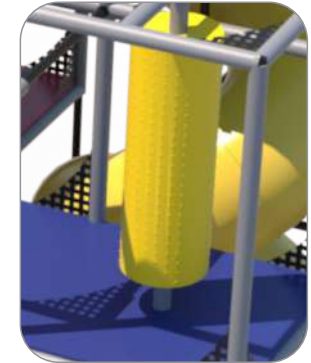

(2) Squeeze Plays

Structure: IP24109

Age Group: 2-12

ADA: Yes/Transfer

Dimensions: 28'x16'x22'

Capacity: --