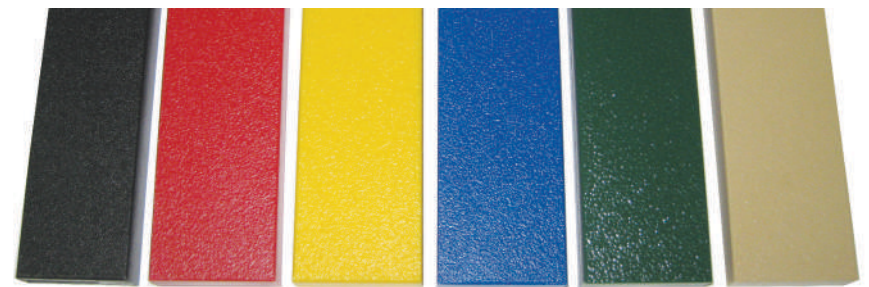

TEAL (TE)

GREEN (GR)

KENTUCKY GREEN (KG)

ARIZONA TURQUOISE (AT)

CYAN (CY)

BLUE (BL)

Green, Blue, Yellow, Red, Tan, Black, Silver & White

Black

Post Foam:

Black, Gray, Blue, Purple, Green, Tan, Red, & Yellow

HDPE:

Black, Red, Yellow, Blue, Green, & Tan

BUFFING TOP

Pigmented using organic powder color coating methods that will not delaminate over time.
Sealed with specially formulated polymer agent that bonds pigments into the rubber.