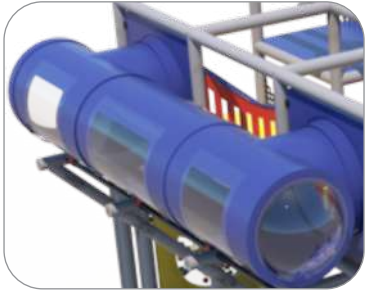

Activities and Events:

16' T-Tube Crawl Tunnel with Lookout Windows (not exactly as shown)