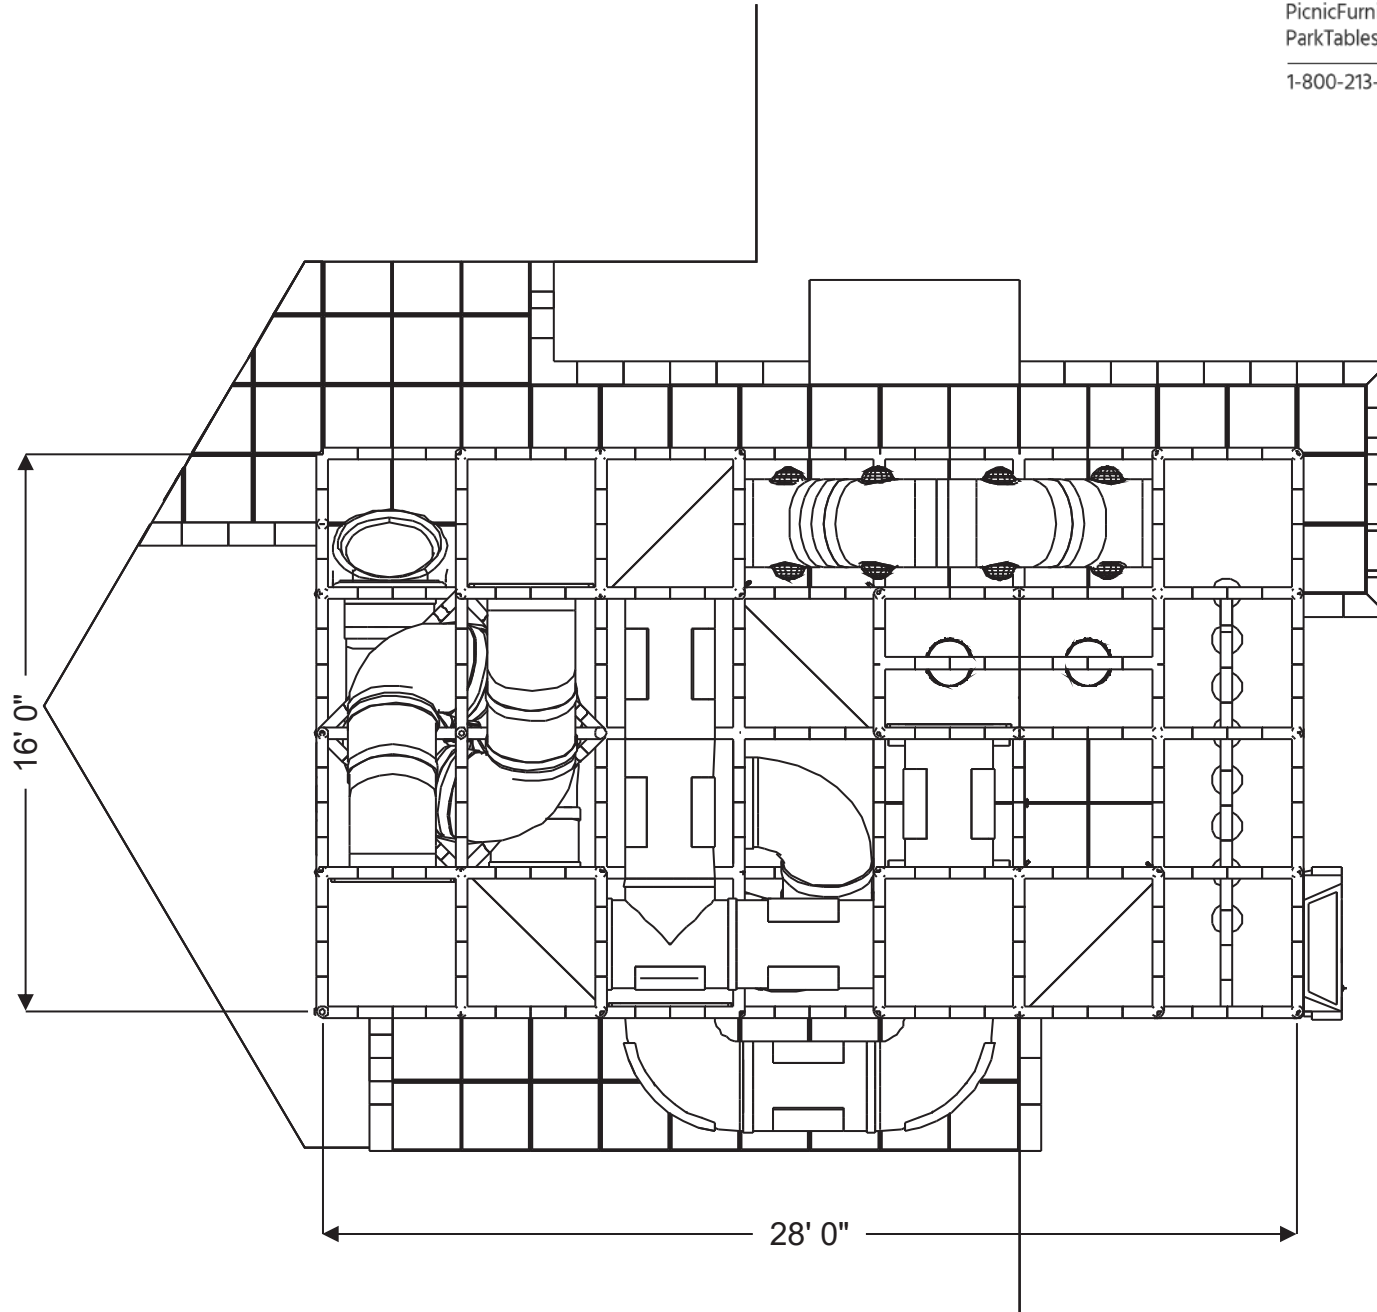

Structure: IP24109

Age Group: 2-12

ADA: Yes/Transfer

Dimensions: 28'x16'x22'

Capacity: --

Structure: IP24109

Age Group: 2-12

ADA: Yes/Transfer

Dimensions: 28'x16'x22'

Capacity: --

Structure: IP24109

Age Group: 2-12

ADA: Yes/Transfer

Dimensions: 28'x16'x22'

Capacity: --

Structure: IP24109

Age Group: 2-12

ADA: Yes/Transfer

Dimensions: 28'x16'x22'

Capacity: --

Structure: IP24109

Age Group: 2-12

ADA: Yes/Transfer

Dimensions: 28'x16'x22'

Capacity: --

Structure: IP24109

Age Group: 2-12

ADA: Yes/Transfer

Dimensions: 28'x16'x22'

Capacity: --

Activities and Events:

Gears Activity Panel
Toddler Activity