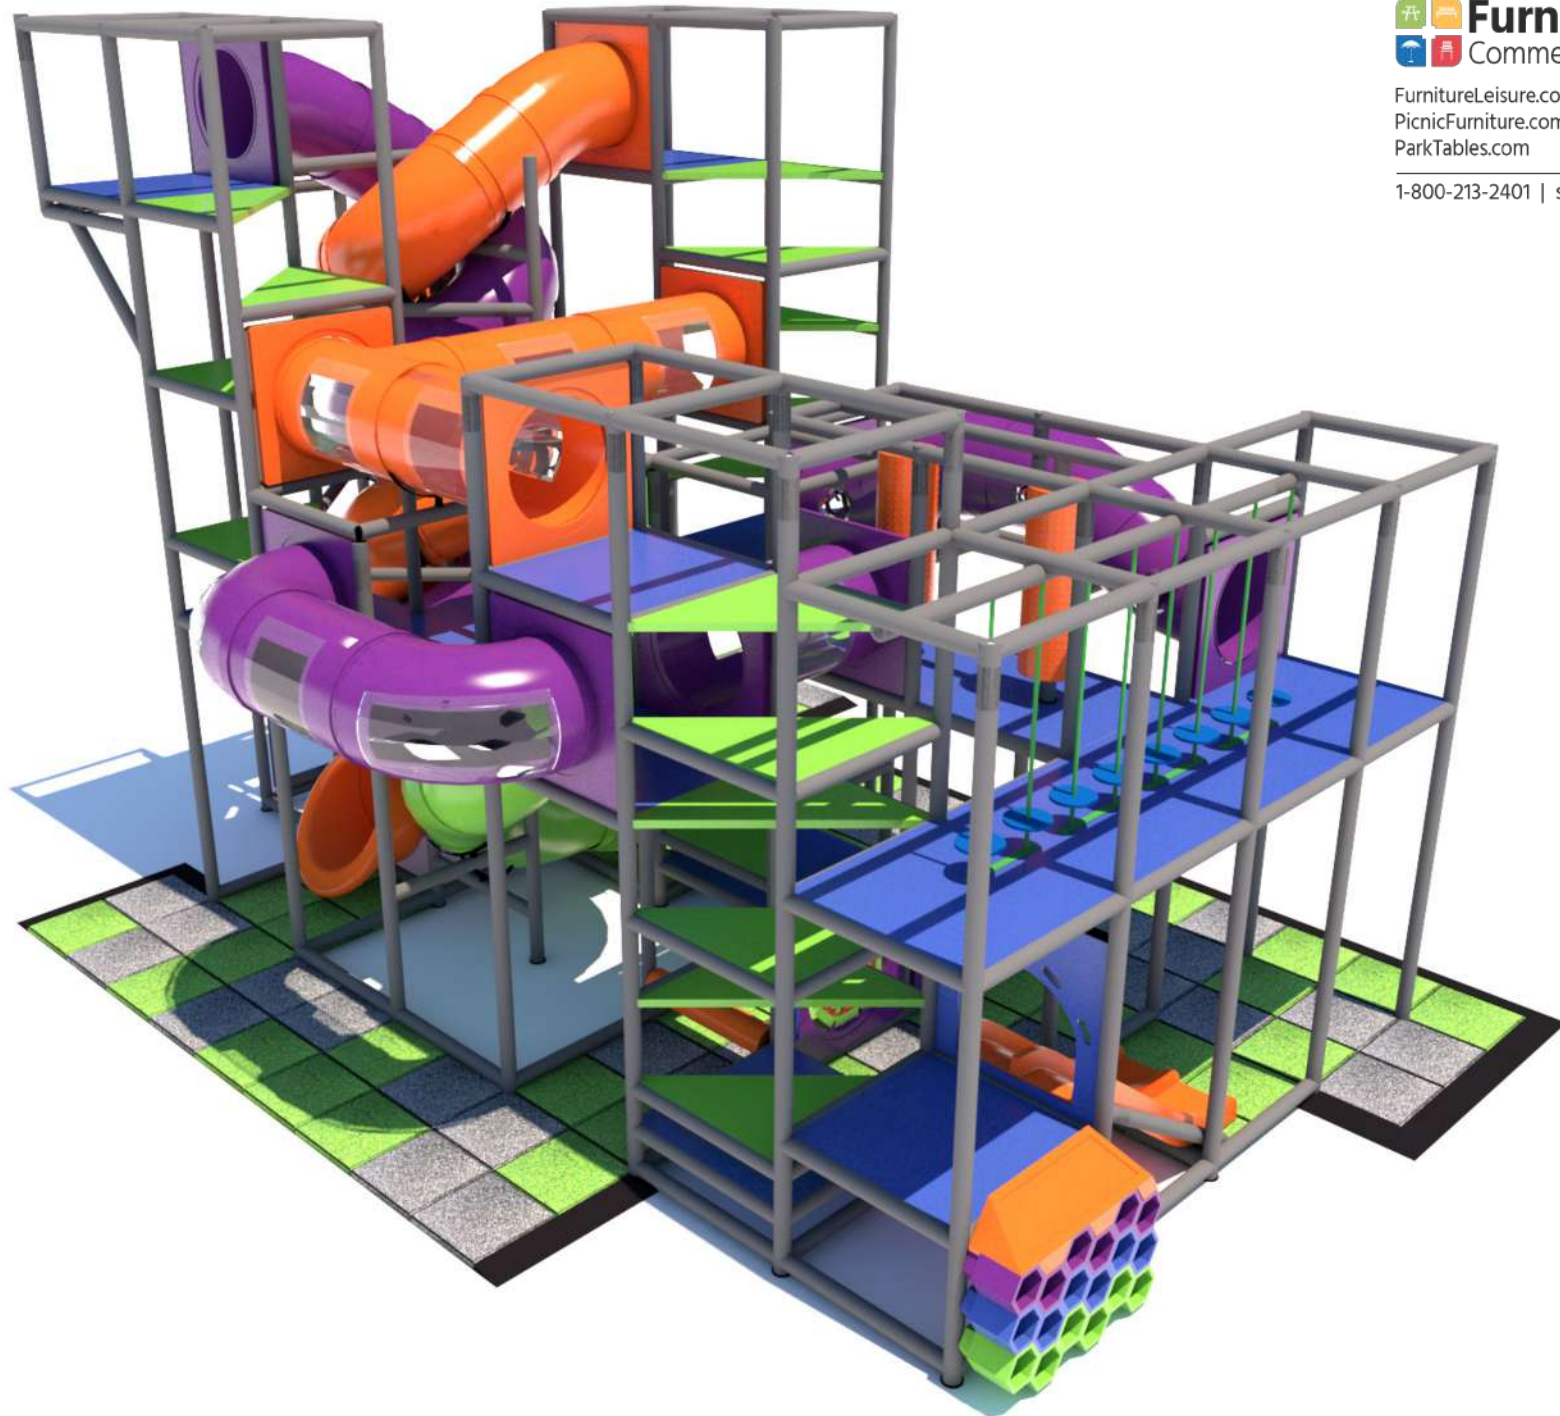

Structure: IP24109

Age Group: 2-12

ADA: Yes/Transfer

Dimensions: 28'x16'x22'

Capacity: --

Structure: IP24109

Age Group: 2-12

ADA: Yes/Transfer

Dimensions: 28'x16'x22'

Capacity: --

Structure: IP24109

Age Group: 2-12

ADA: Yes/Transfer

Dimensions: 28'x16'x22'

Capacity: --

Structure: IP24109

Age Group: 2-12

ADA: Yes/Transfer

Dimensions: 28'x16'x22'

Capacity: --

Structure: IP24109

Age Group: 2-12

ADA: Yes/Transfer

Dimensions: 28'x16'x22'

Capacity: --

Structure: IP24109

Age Group: 2-12

ADA: Yes/Transfer

Dimensions: 28'x16'x22'

Capacity: --

Activities and Events:

Gears Activity Panel
Toddler Activity