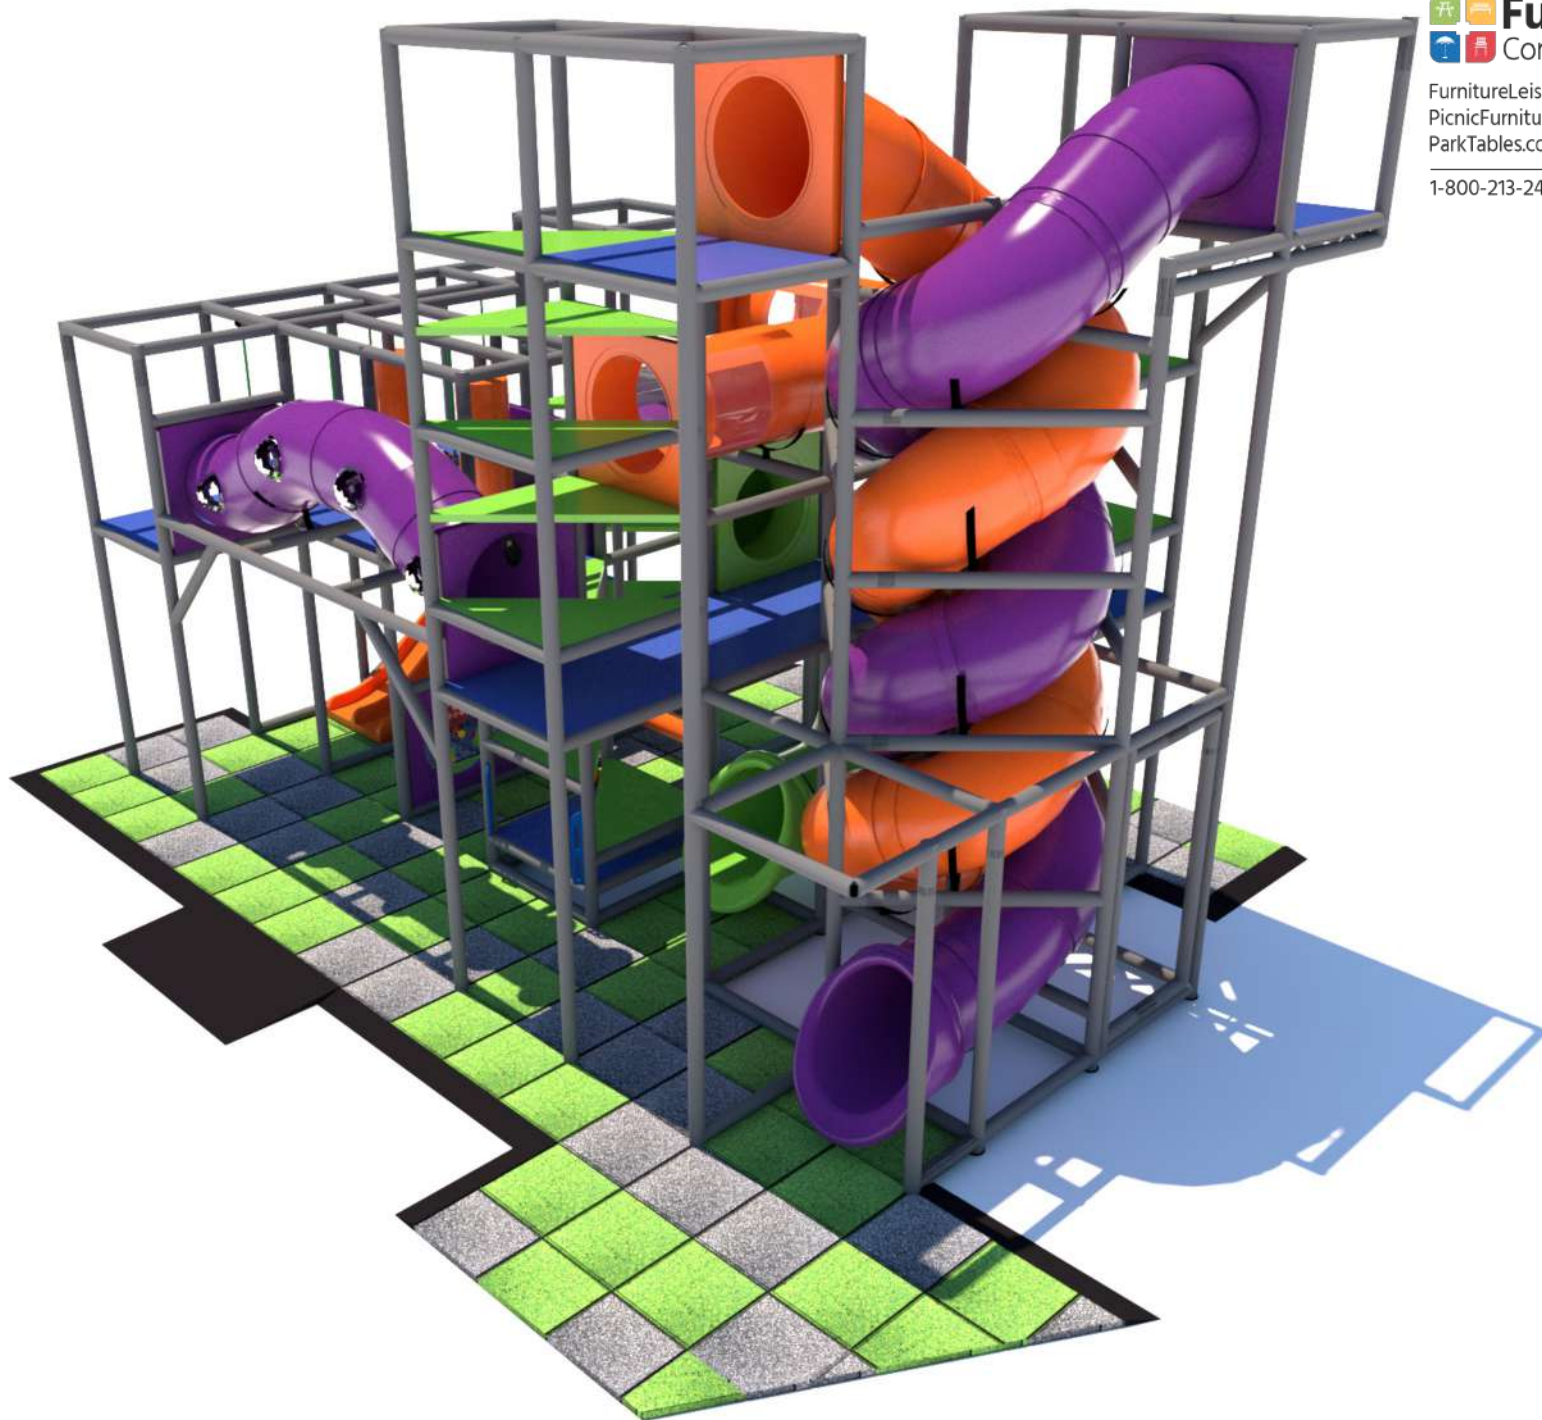

Structure: IP24109

Age Group: 2-12

ADA: Yes/Transfer

Dimensions: 28'x16'x22'

Capacity: --

Structure: IP24109

Age Group: 2-12

ADA: Yes/Transfer

Dimensions: 28'x16'x22'

Capacity: --

Structure: IP24109

Age Group: 2-12

ADA: Yes/Transfer

Dimensions: 28'x16'x22'

Capacity: --

Structure: IP24109

Age Group: 2-12

ADA: Yes/Transfer

Dimensions: 28'x16'x22'

Capacity: --

Structure: IP24109

Age Group: 2-12

ADA: Yes/Transfer

Dimensions: 28'x16'x22'

Capacity: --

Structure: IP24109

Age Group: 2-12

ADA: Yes/Transfer

Dimensions: 28'x16'x22'

Capacity: --

Activities and Events:

Gears Activity Panel
Toddler Activity