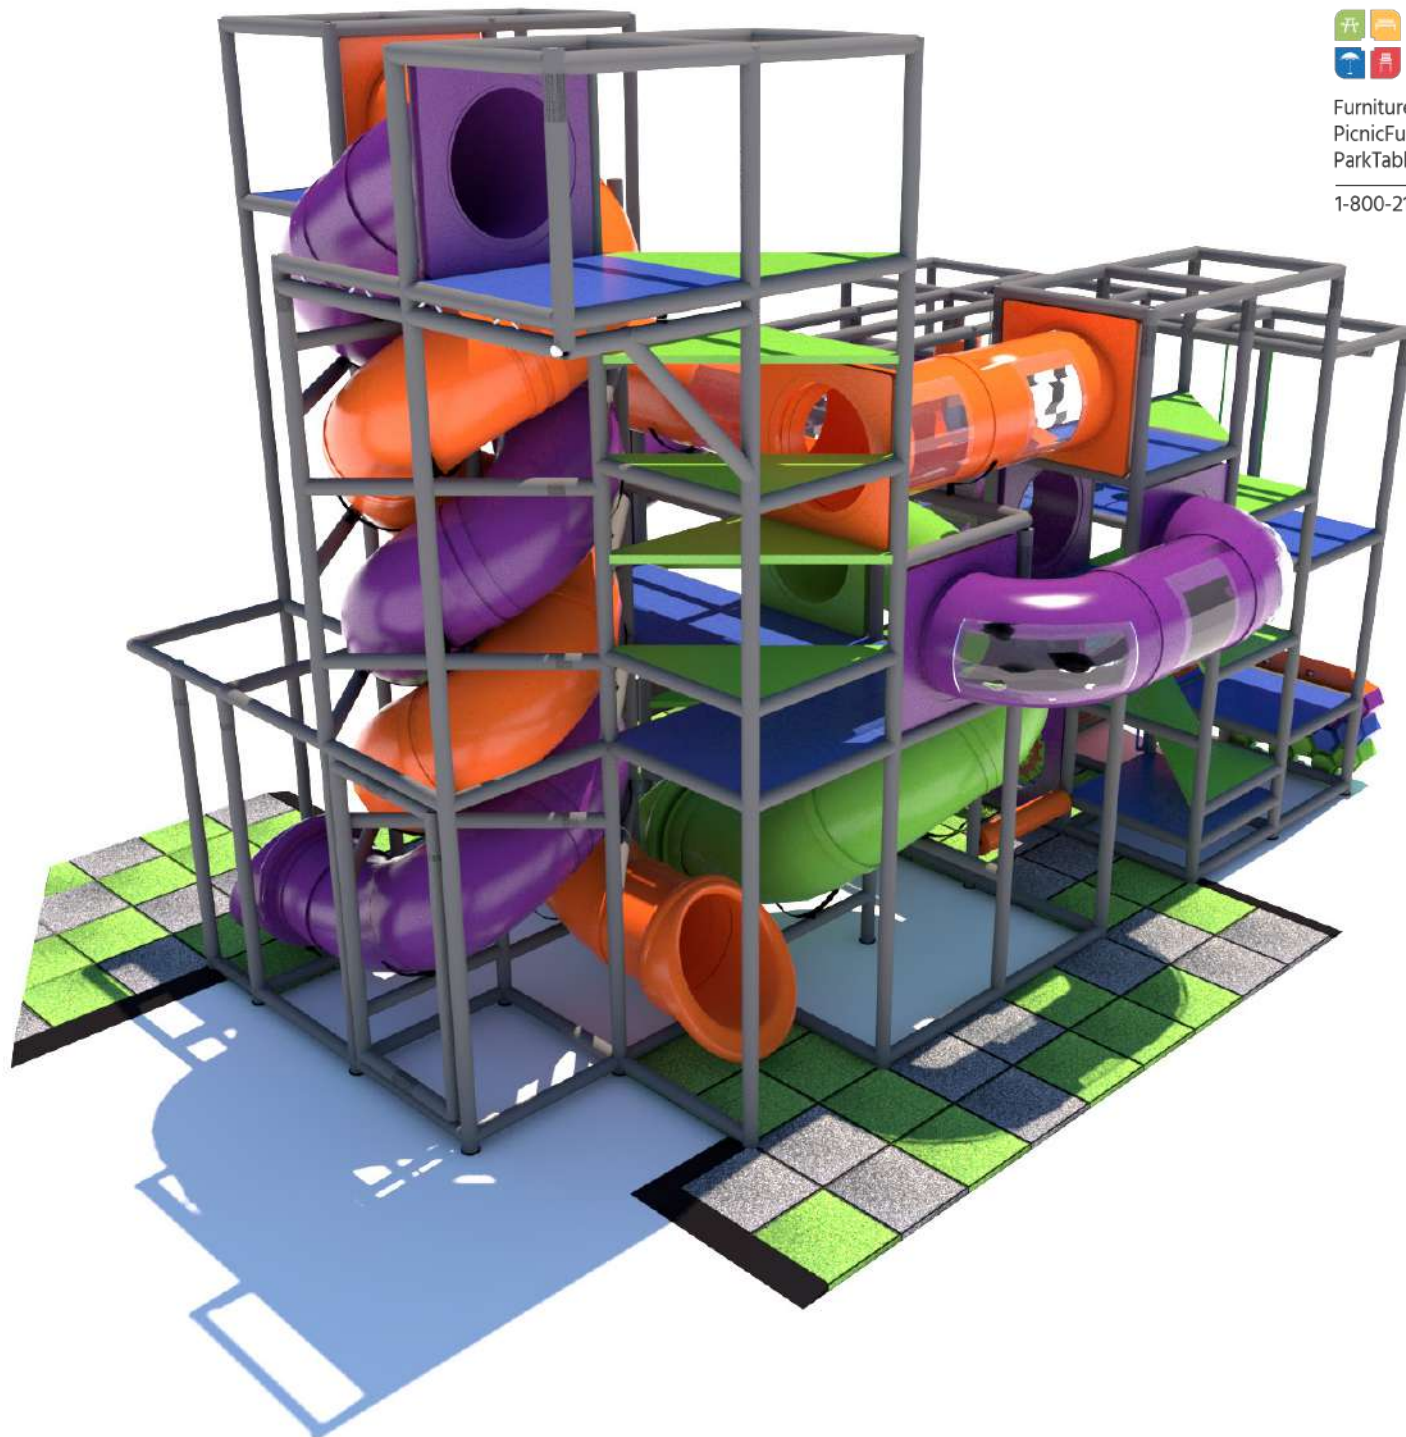

Structure: IP24109

Age Group: 2-12

ADA: Yes/Transfer

Dimensions: 28'x16'x22'

Capacity: --

Structure: IP24109

Age Group: 2-12

ADA: Yes/Transfer

Dimensions: 28'x16'x22'

Capacity: --

Structure: IP24109

Age Group: 2-12

ADA: Yes/Transfer

Dimensions: 28'x16'x22'

Capacity: --

Structure: IP24109

Age Group: 2-12

ADA: Yes/Transfer

Dimensions: 28'x16'x22'

Capacity: --

Structure: IP24109

Age Group: 2-12

ADA: Yes/Transfer

Dimensions: 28'x16'x22'

Capacity: --

Structure: IP24109

Age Group: 2-12

ADA: Yes/Transfer

Dimensions: 28'x16'x22'

Capacity: --

Activities and Events:

Gears Activity Panel
Toddler Activity