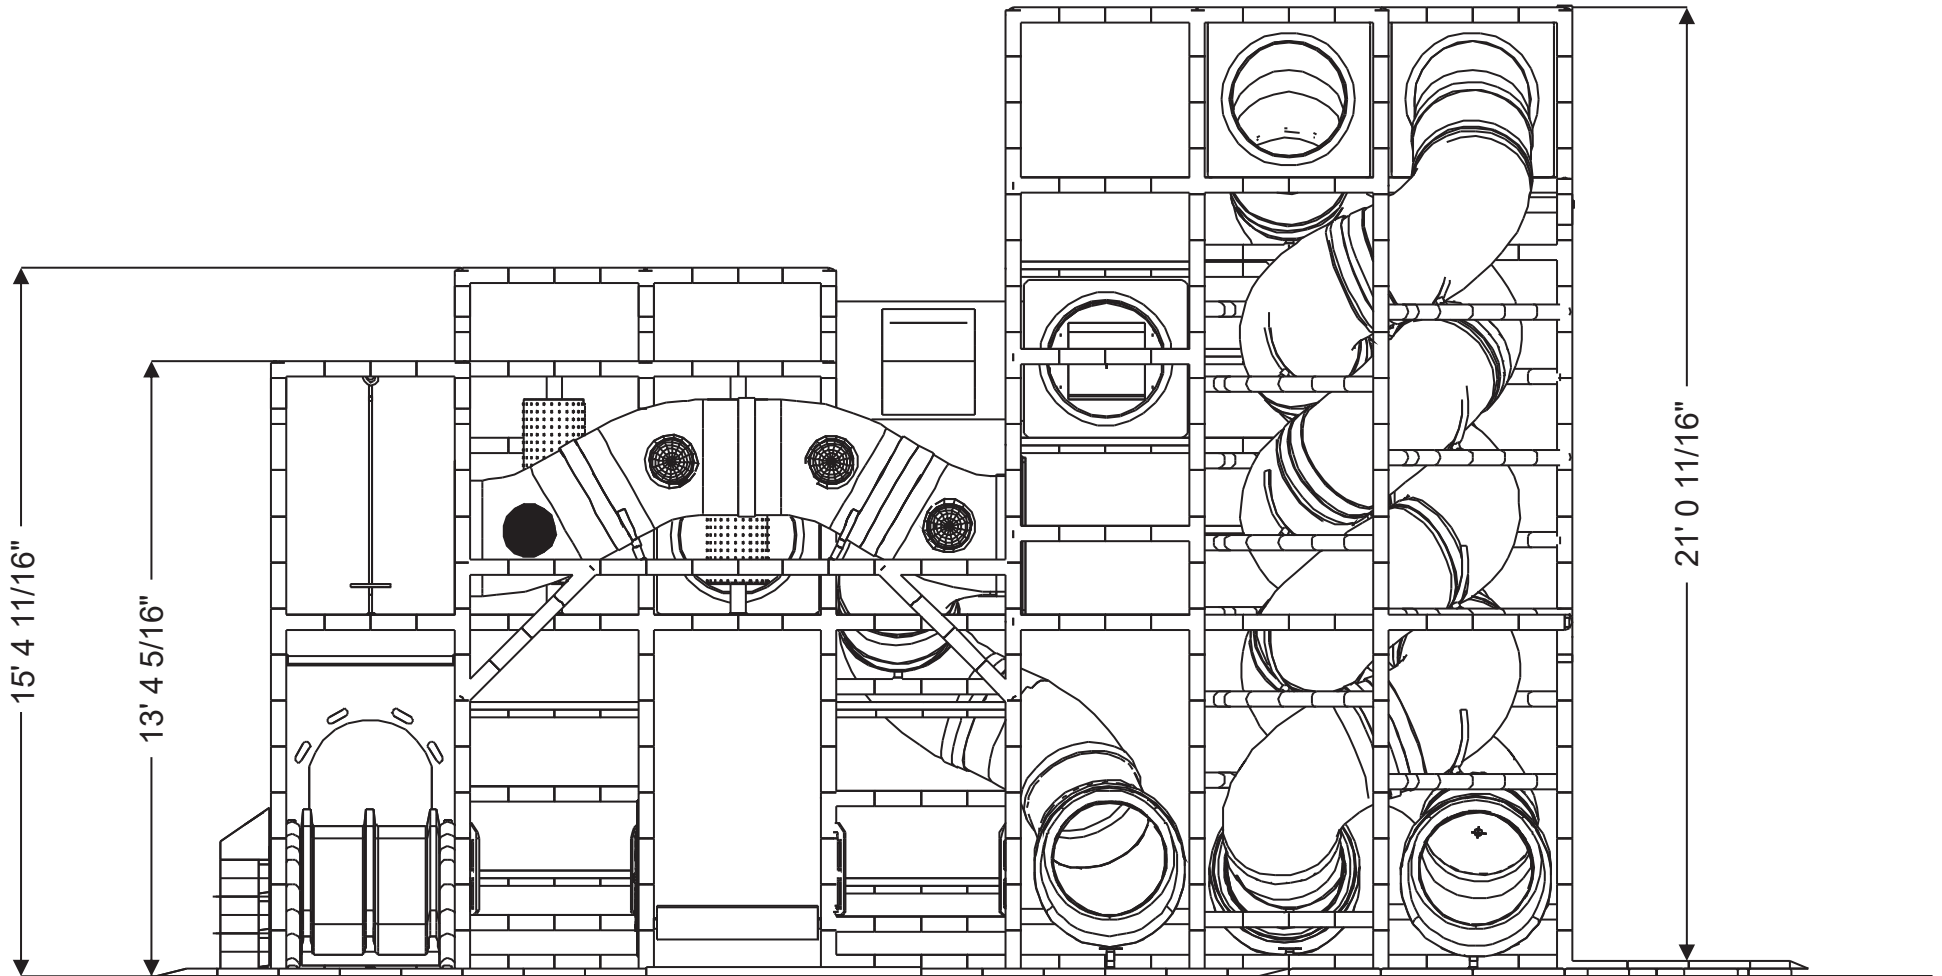

Structure: IP24109

Age Group: 2-12

ADA: Yes/Transfer

Dimensions: 28'x16'x22'

Capacity: --

Structure: IP24109

Age Group: 2-12

ADA: Yes/Transfer

Dimensions: 28'x16'x22'

Capacity: --

Structure: IP24109

Age Group: 2-12

ADA: Yes/Transfer

Dimensions: 28'x16'x22'

Capacity: --

Structure: IP24109

Age Group: 2-12

ADA: Yes/Transfer

Dimensions: 28'x16'x22'

Capacity: --

Structure: IP24109

Age Group: 2-12

ADA: Yes/Transfer

Dimensions: 28'x16'x22'

Capacity: --

Structure: IP24109

Age Group: 2-12

ADA: Yes/Transfer

Dimensions: 28'x16'x22'

Capacity: --

Activities and Events:

Gears Activity Panel
Toddler Activity