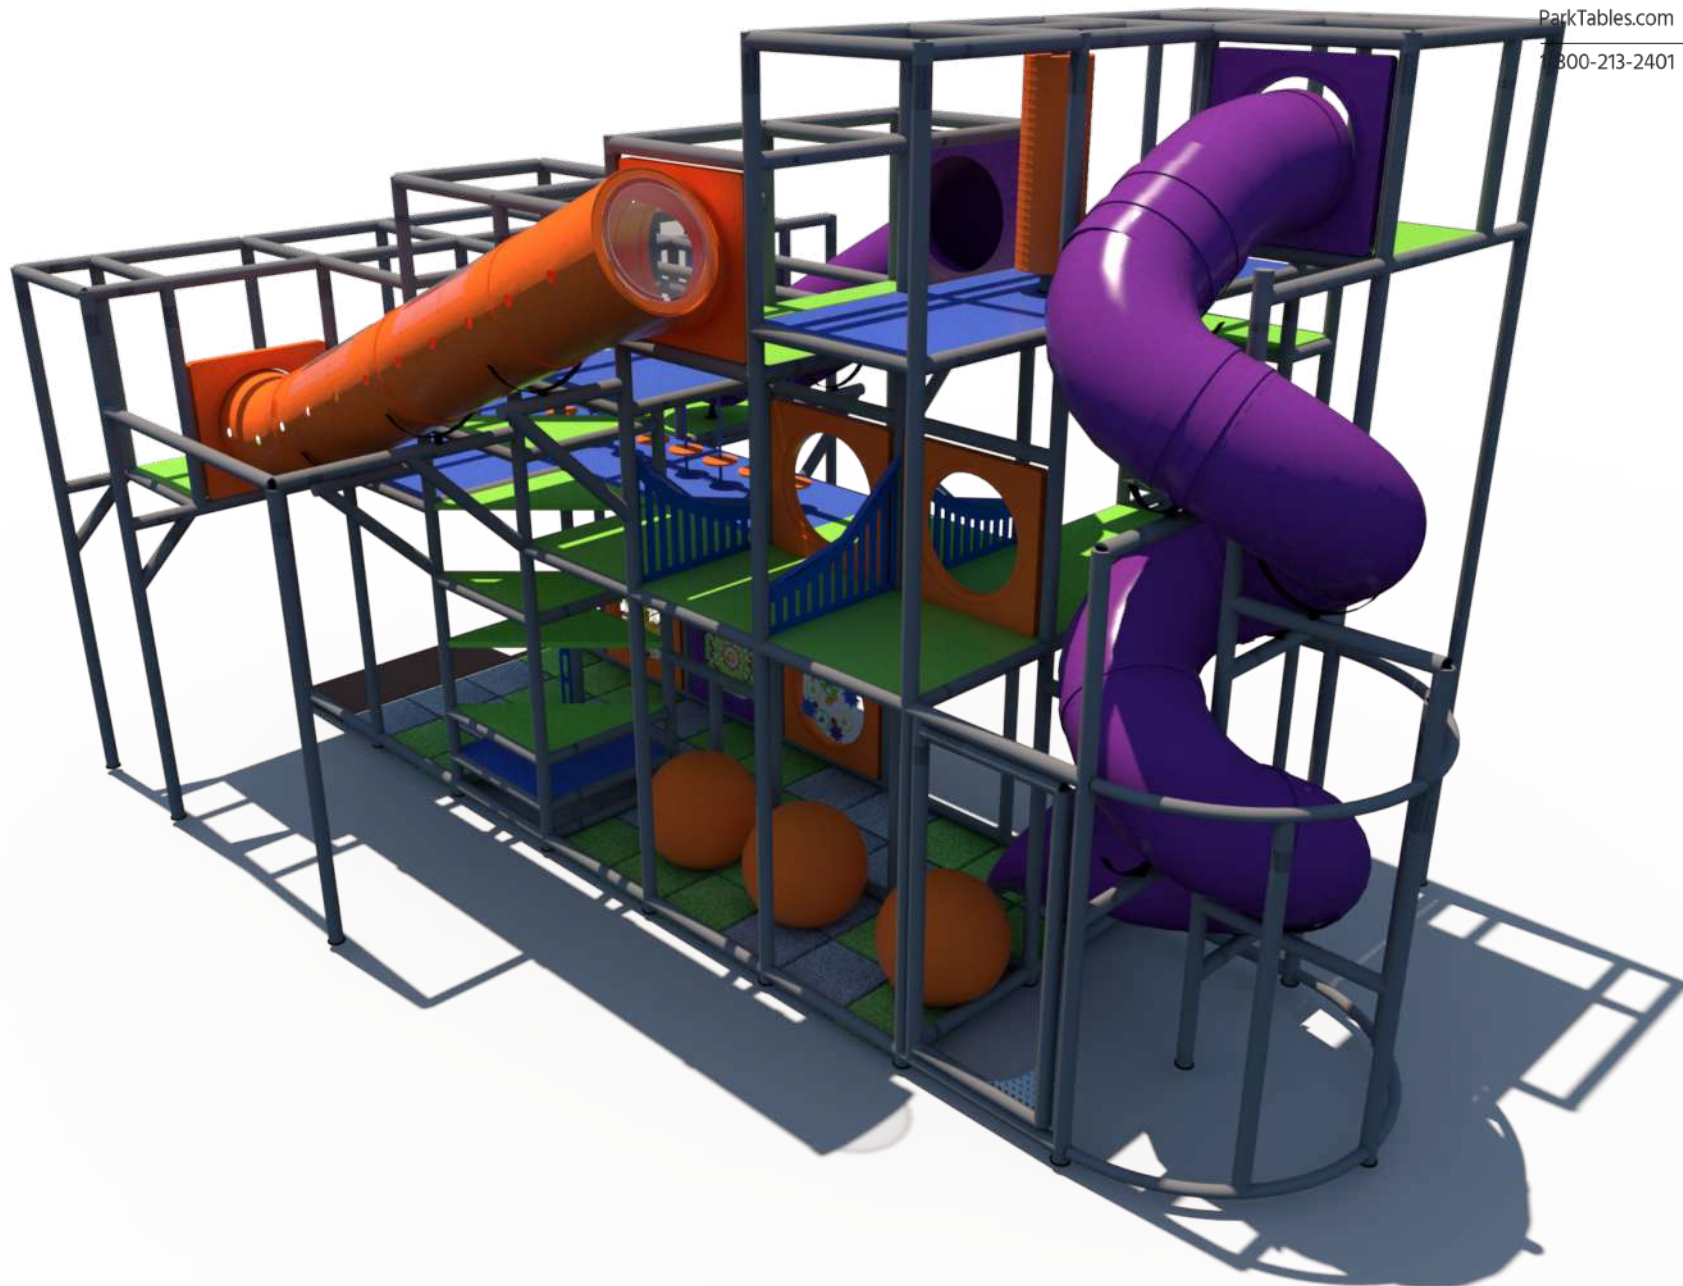

Structure: IP24111

Age Group: 2-12

ADA: Yes/Transfer

Dimensions: 40 'x21'x20'

Capacity: --

Structure: IP24111

Age Group: 2-12

ADA: Yes/Transfer

Dimensions: 40 'x21'x20'

Capacity: --

Structure: IP24111

Age Group: 2-12

ADA: Yes/Transfer

Dimensions: 40 'x21'x20'

Capacity: --

Structure: IP24111

Age Group: 2-12

ADA: Yes/Transfer

Dimensions: 40 'x21'x20 '

Capacity: --

Structure: IP24111

Age Group: 2-12

ADA: Yes/Transfer

Dimensions: 40 'x21'x20'