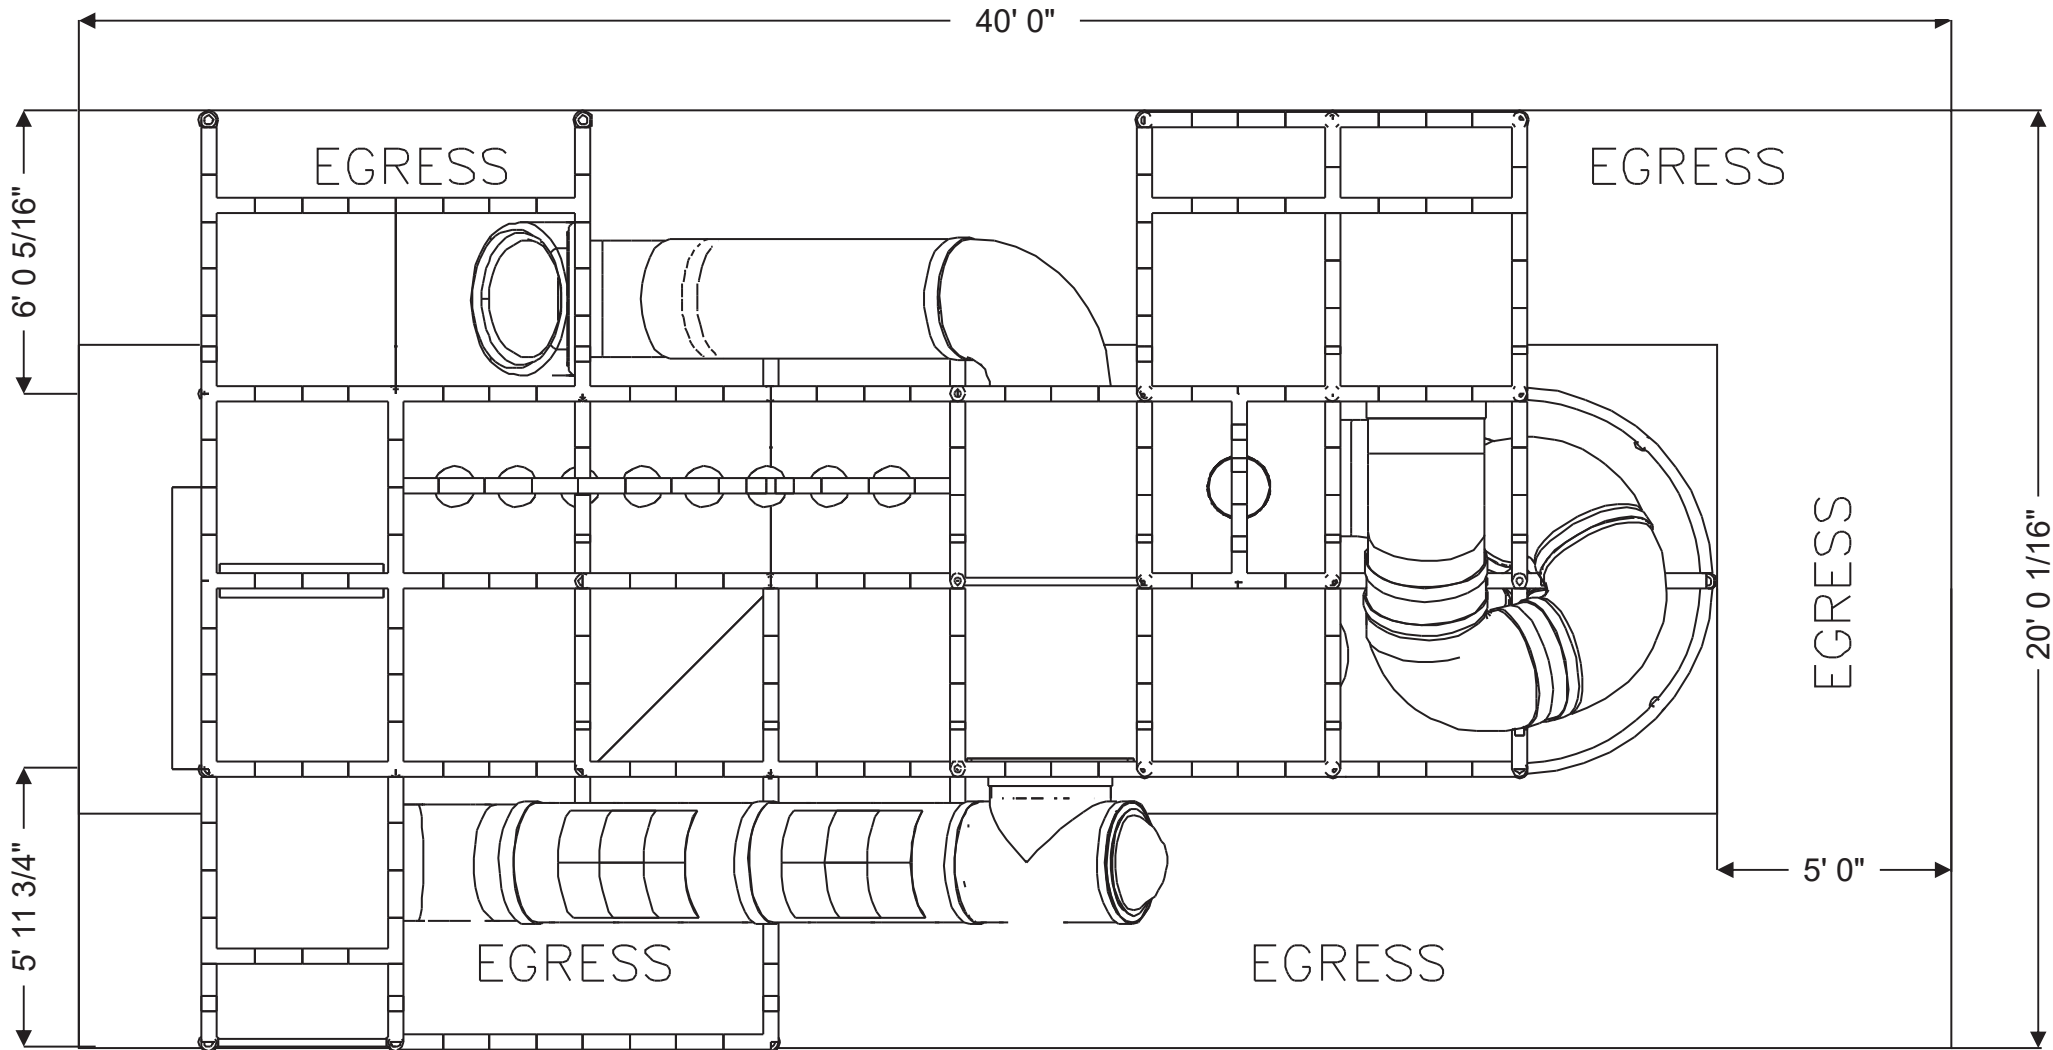

Structure: IP24111

Age Group: 2-12

ADA: Yes/Transfer

Dimensions: 40 'x21'x20'

Capacity: --

Structure: IP24111

Age Group: 2-12

ADA: Yes/Transfer

Dimensions: 40 'x21'x20'

Capacity: --

Structure: IP24111

Age Group: 2-12

ADA: Yes/Transfer

Dimensions: 40 'x21'x20'

Capacity: --

Structure: IP24111

Age Group: 2-12

ADA: Yes/Transfer

Dimensions: 40 'x21'x20 '

Capacity: --

Structure: IP24111

Age Group: 2-12

ADA: Yes/Transfer

Dimensions: 40 'x21'x20'

Capacity: --

Plan View:

Structure: IP24111

Age Group: 2-12

ADA: Yes/Transfer

Dimensions: 40 'x21'x20 '

Capacity: --

Activities and Events: