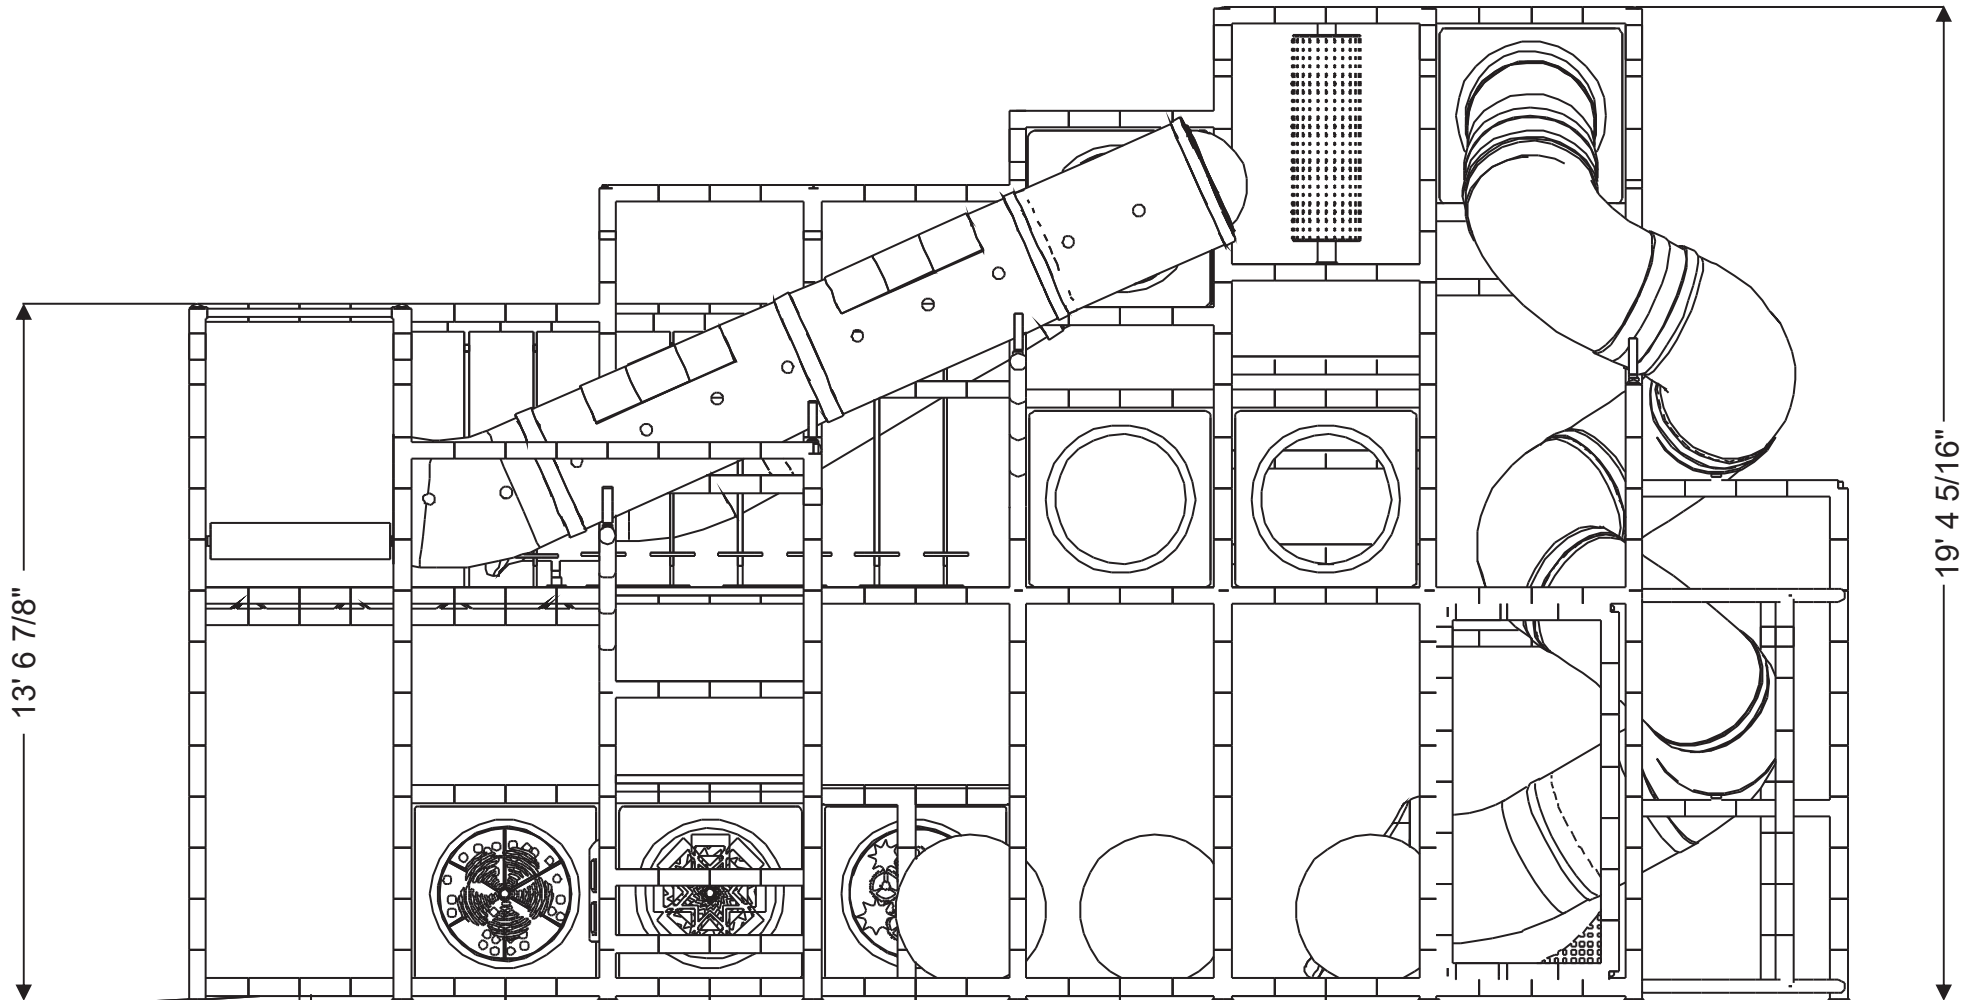

Structure: IP24111

Age Group: 2-12

ADA: Yes/Transfer

Dimensions: 40 'x21'x20'

Capacity: --

Structure: IP24111

Age Group: 2-12

ADA: Yes/Transfer

Dimensions: 40 'x21'x20'

Capacity: --

Structure: IP24111

Age Group: 2-12

ADA: Yes/Transfer

Dimensions: 40 'x21'x20'

Capacity: --

Structure: IP24111

Age Group: 2-12

ADA: Yes/Transfer

Dimensions: 40 'x21'x20 '

Capacity: --

Structure: IP24111

Age Group: 2-12

ADA: Yes/Transfer

Dimensions: 40 'x21'x20'

Capacity: --

Plan View:

Structure: IP24111

Age Group: 2-12

ADA: Yes/Transfer

Dimensions: 40 'x21'x20 '

Capacity: --

Activities and Events: