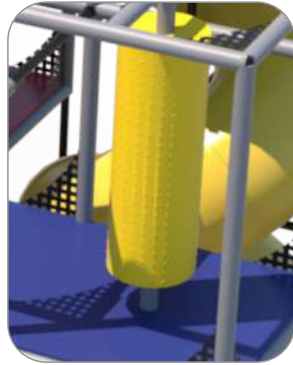

Squeeze Play