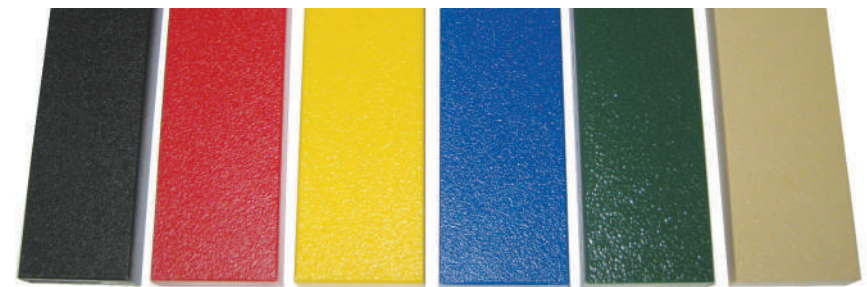

WOODS ORANGE (WO)

TAN (TA)

BURGUNDY (BU)

DARK RED (DR)

PURPLE (PU)

GECKO GREEN (GC)

COBALT BLUE (CB)

TEAL (TE)

GREEN (GR)

KENTUCKY GREEN (KG)

ARIZONA TURQUOISE (AT)

CYAN (CY)

BLUE (BL)

Green, Blue, Yellow, Red, Tan, Black, Silver & White

Black

Post Foam:

Black, Gray, Blue, Purple, Green, Tan, Red, & Yellow

HDPE:

Black, Red, Yellow, Blue, Green, & Tan

BUFFING TOP

Pigmented using organic powder color coating methods that will not delaminate over time.
Sealed with specially formulated polymer agent that bonds pigments into the rubber.