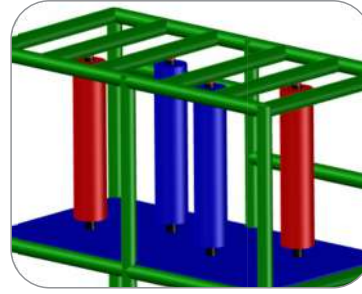

## Activities and Events:

Tic-Tac-Toe  
Activity Panel  
*Toddler Activity*

Tot Triple Rail Slide

(4) Vertical Spinning  
Logroll Minis

3 Level Square  
Deck Climb

**Structure: IP24112**

Age Group: 2-12

ADA: Yes/Transfer