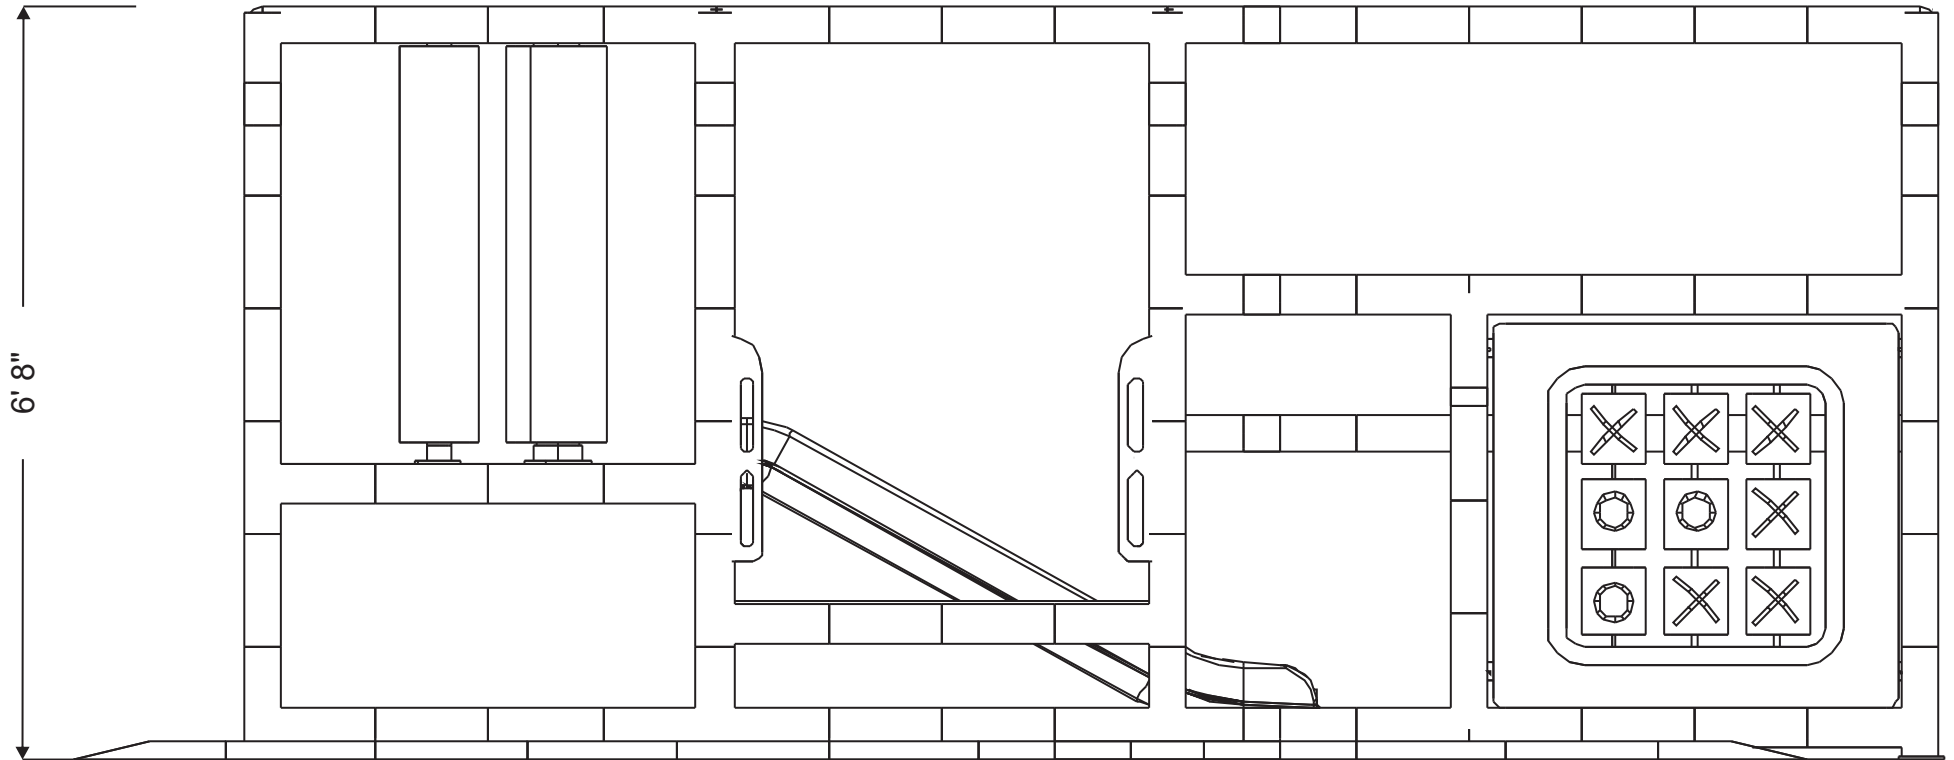

**Structure: IP24112**

Age Group: 2-12

ADA: Yes/Transfer

Dimensions: 16'x9'x7'

Capacity: 15

**Structure: IP24112**

**Age Group: 2-12**

**ADA: Yes/Transfer**

**Dimensions: 16'x9'x7'**

**Capacity: 15**

**Structure: IP24112**

**Age Group: 2-12**

**ADA: Yes/Transfer**

**Dimensions: 16'x9'x7'**

**Capacity: 15**

**Structure: IP24112**

**Age Group: 2-12**

**ADA: Yes/Transfer**

**Dimensions: 16'x9'x7'**

**Capacity: 15**

# Plan View:

**Structure: IP24112**

**Age Group: 2-12**

**ADA: Yes/Transfer**

**Dimensions: 16'x9'x7'**

**Capacity: 15**

**Structure: IP24112**

Age Group: 2-12