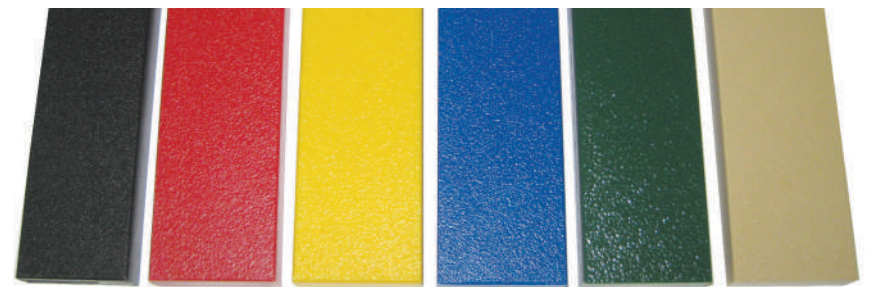

BURGUNDY (BU)

DARK RED (DR)

PURPLE (PU)

GECKO GREEN (GC)

COBALT BLUE (CB)

TEAL (TE)

GREEN (GR)

KENTUCKY GREEN (KG)

ARIZONA TURQUOISE (AT)

CYAN (CY)

BLUE (BL)

Green, Blue, Yellow, Red, Tan, Black, Silver & White

Black

**Post Foam:**

Black, Gray, Blue, Purple, Green, Tan, Red, & Yellow

**HDPE:**

Black, Red, Yellow, Blue, Green, & Tan