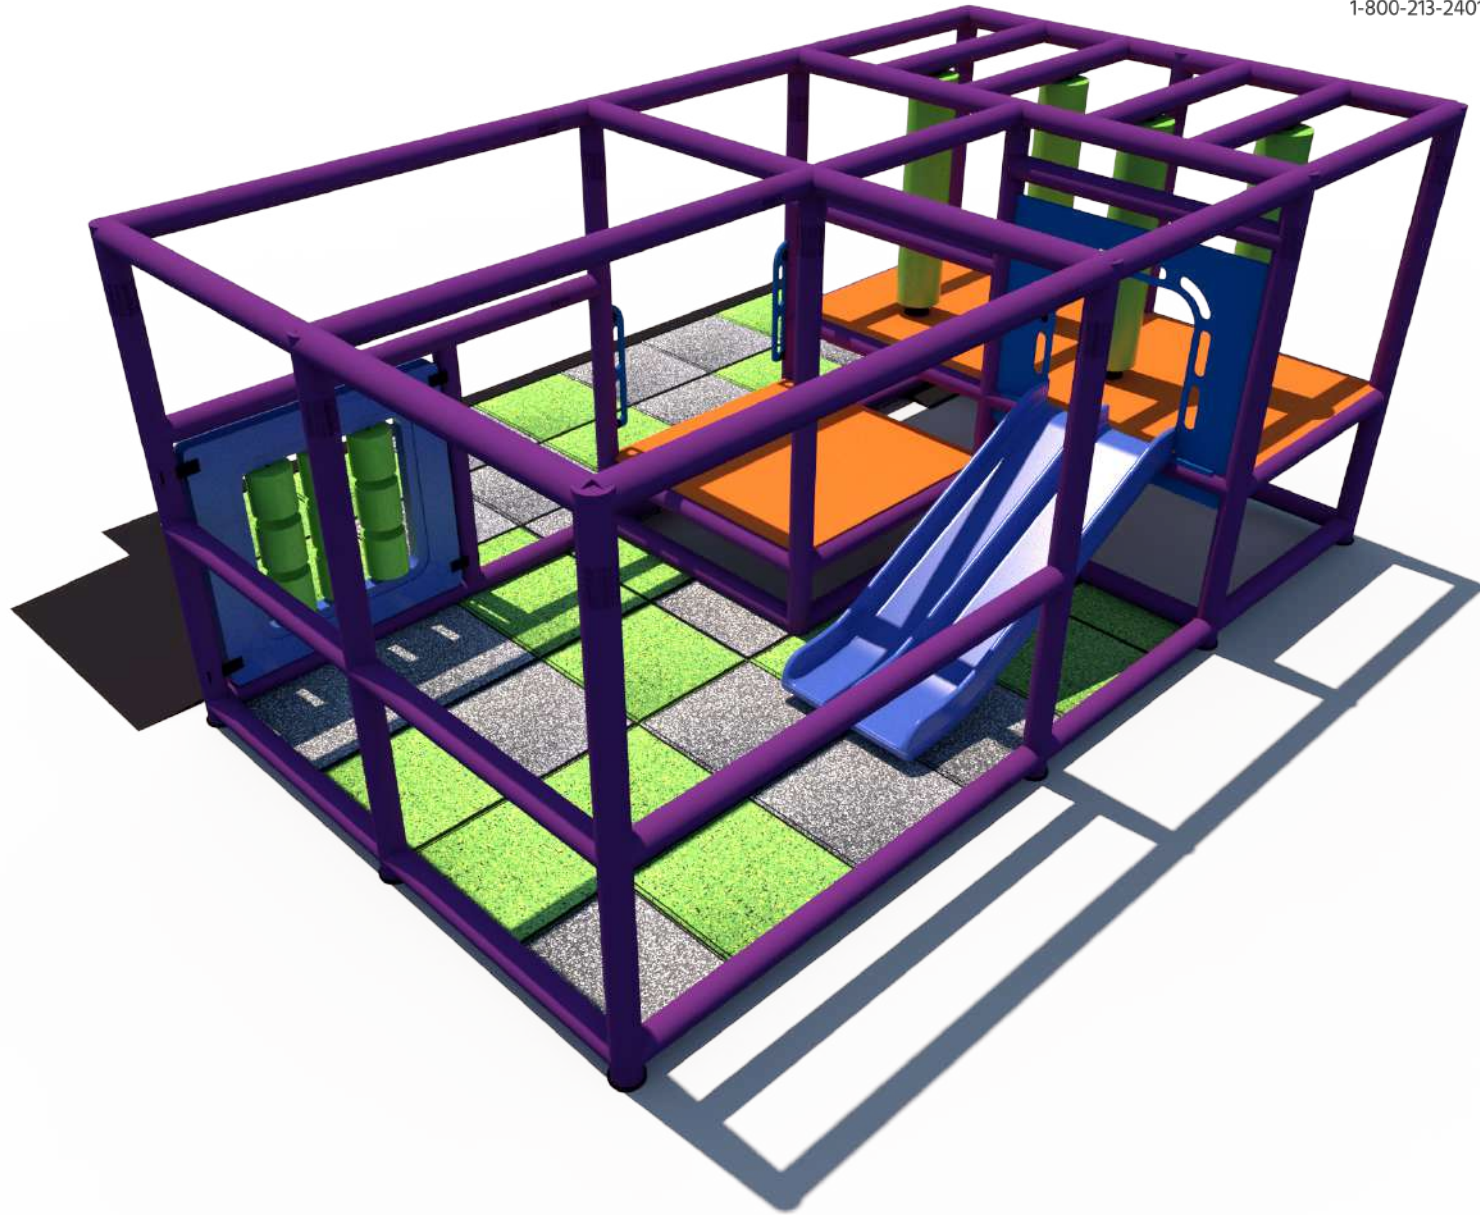

**Structure: IP24112**

Age Group: 2-12

ADA: Yes/Transfer

Dimensions: 16'x9'x7'

Capacity: 15

**Structure: IP24112**

**Age Group: 2-12**

**ADA: Yes/Transfer**

**Dimensions: 16'x9'x7'**

**Capacity: 15**

**Structure: IP24112**

**Age Group: 2-12**

**ADA: Yes/Transfer**

**Dimensions: 16'x9'x7'**

**Capacity: 15**

**Structure: IP24112**

**Age Group: 2-12**

**ADA: Yes/Transfer**

**Dimensions: 16'x9'x7'**

**Capacity: 15**

## Activities and Events:

Tic-Tac-Toe  
Activity Panel  
*Toddler Activity*

Tot Triple Rail Slide

(4) Vertical Spinning  
Logroll Minis

3 Level Square  
Deck Climb

**Structure: IP24112**

Age Group: 2-12

ADA: Yes/Transfer