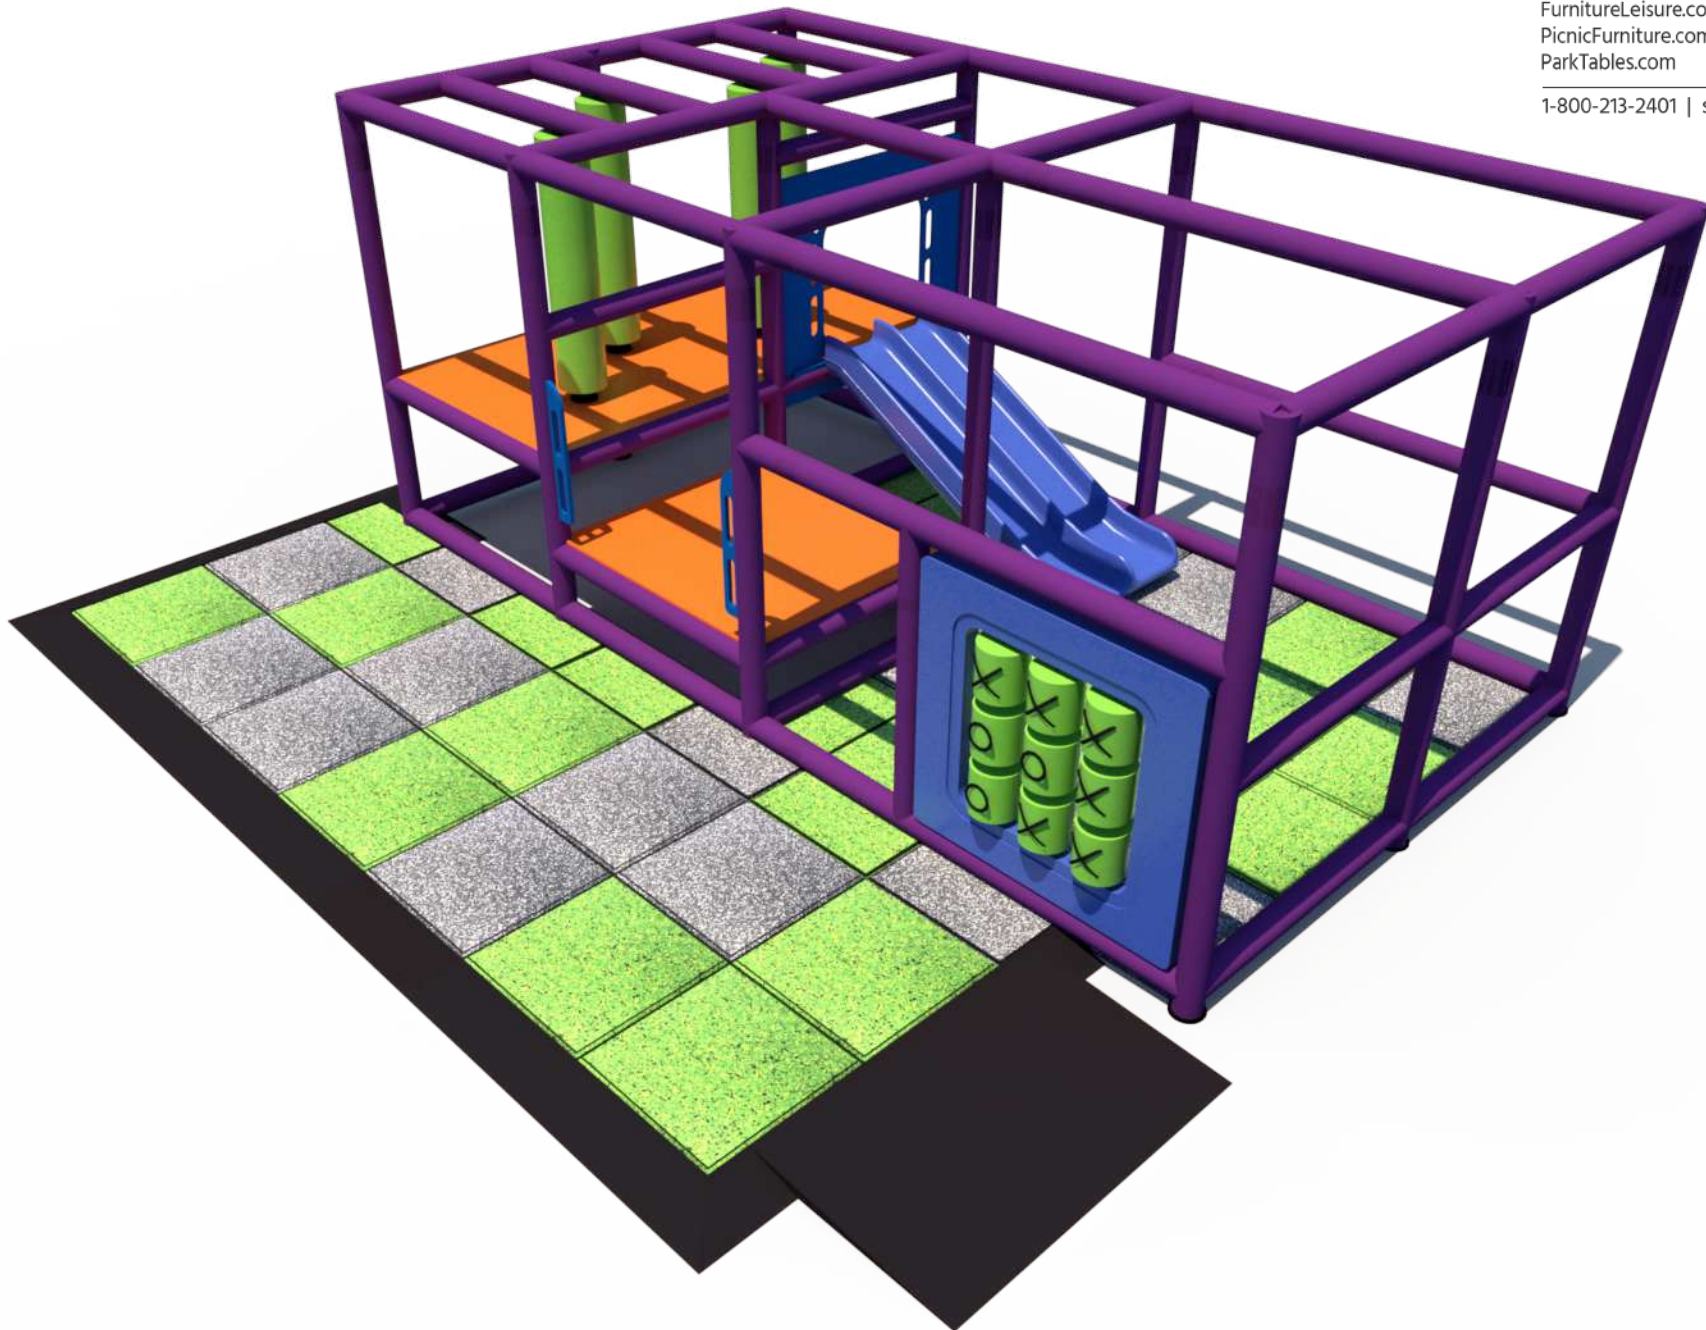

**Structure: IP24112**

Age Group: 2-12

ADA: Yes/Transfer

Dimensions: 16'x9'x7'

Capacity: 15

**Structure: IP24112**

**Age Group: 2-12**

**ADA: Yes/Transfer**

**Dimensions: 16'x9'x7'**

**Capacity: 15**

**Structure: IP24112**

**Age Group: 2-12**

**ADA: Yes/Transfer**

**Dimensions: 16'x9'x7'**

**Capacity: 15**

**Structure: IP24112**

**Age Group: 2-12**

**ADA: Yes/Transfer**

**Dimensions: 16'x9'x7'**

**Capacity: 15**

ADA: Yes/Transfer

Dimensions: 16'x9'x7'

Capacity: 15