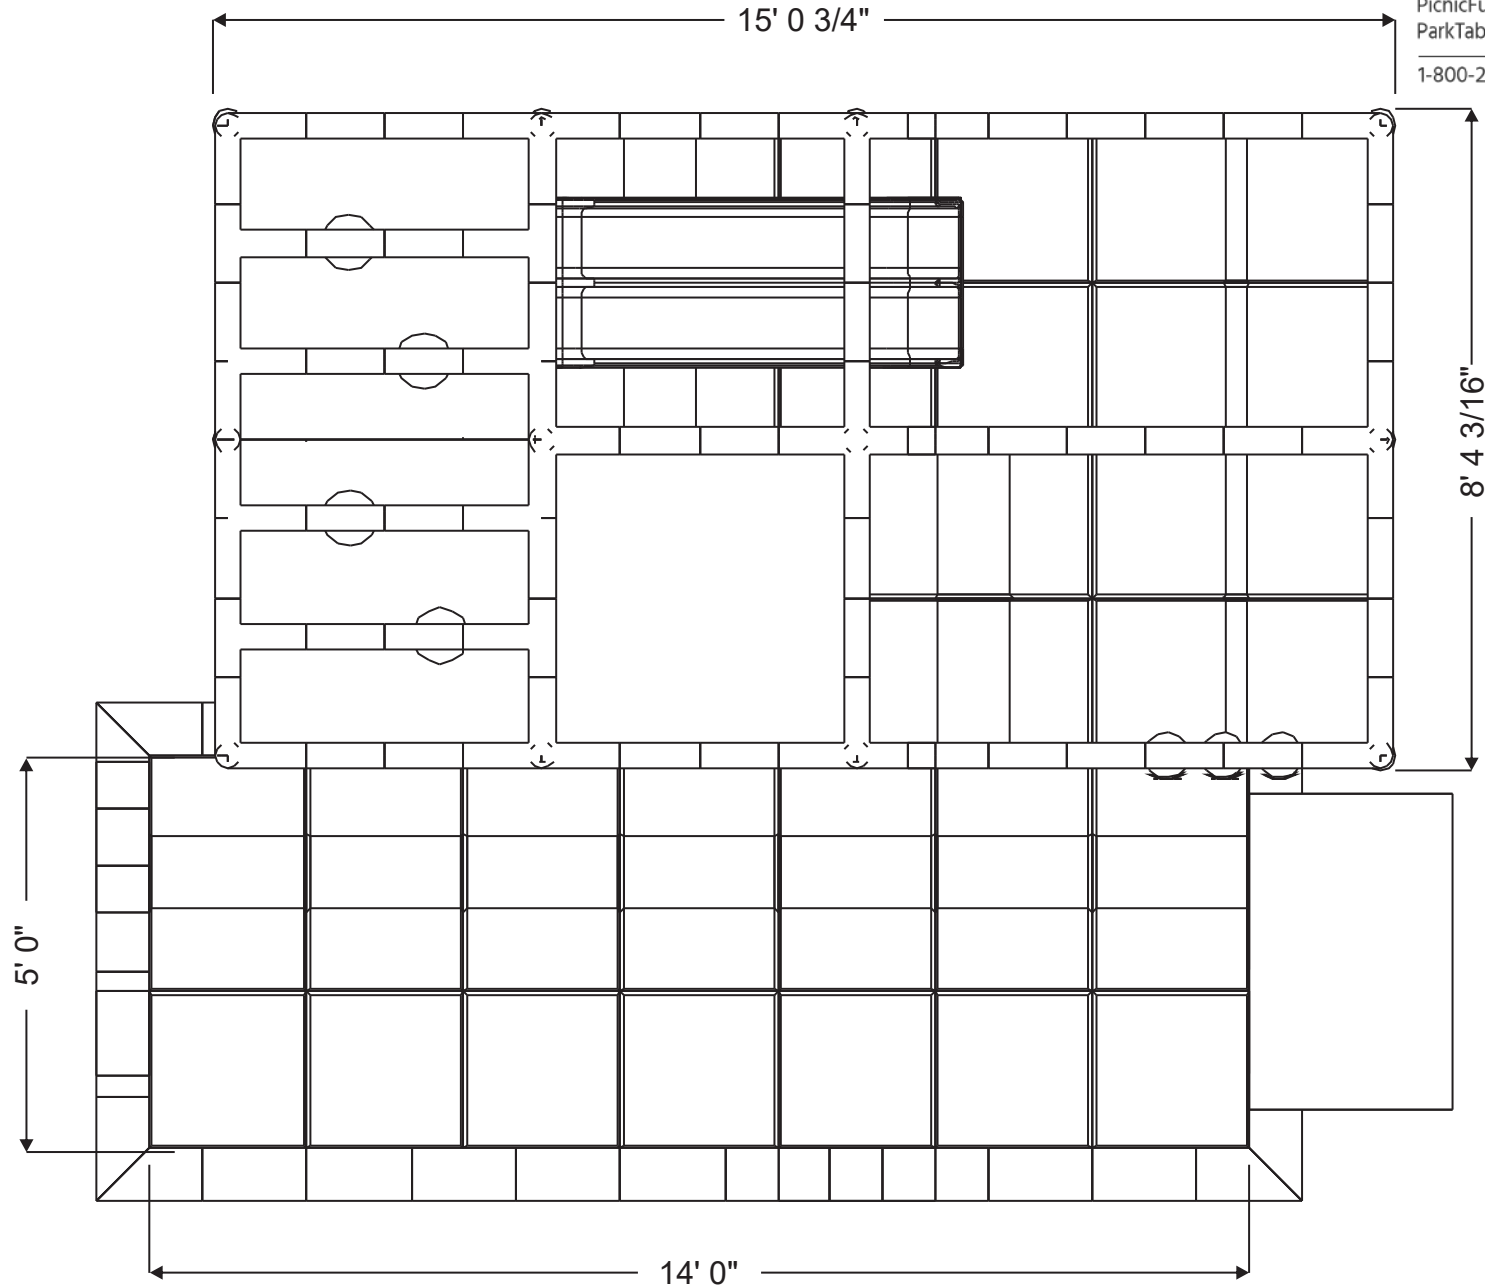

**Dimensions: 16'x9'x7'**

**Capacity: 15**

**Structure: IP24112**

**Age Group: 2-12**

**ADA: Yes/Transfer**

**Dimensions: 16'x9'x7'**

**Capacity: 15**

**Structure: IP24112**

**Age Group: 2-12**

**ADA: Yes/Transfer**

**Dimensions: 16'x9'x7'**

**Capacity: 15**

# Plan View:

**Structure: IP24112**

**Age Group: 2-12**

**ADA: Yes/Transfer**

**Dimensions: 16'x9'x7'**

**Capacity: 15**

**Structure: IP24112**

Age Group: 2-12

ADA: Yes/Transfer

Dimensions: 16'x9'x7'

Capacity: 15