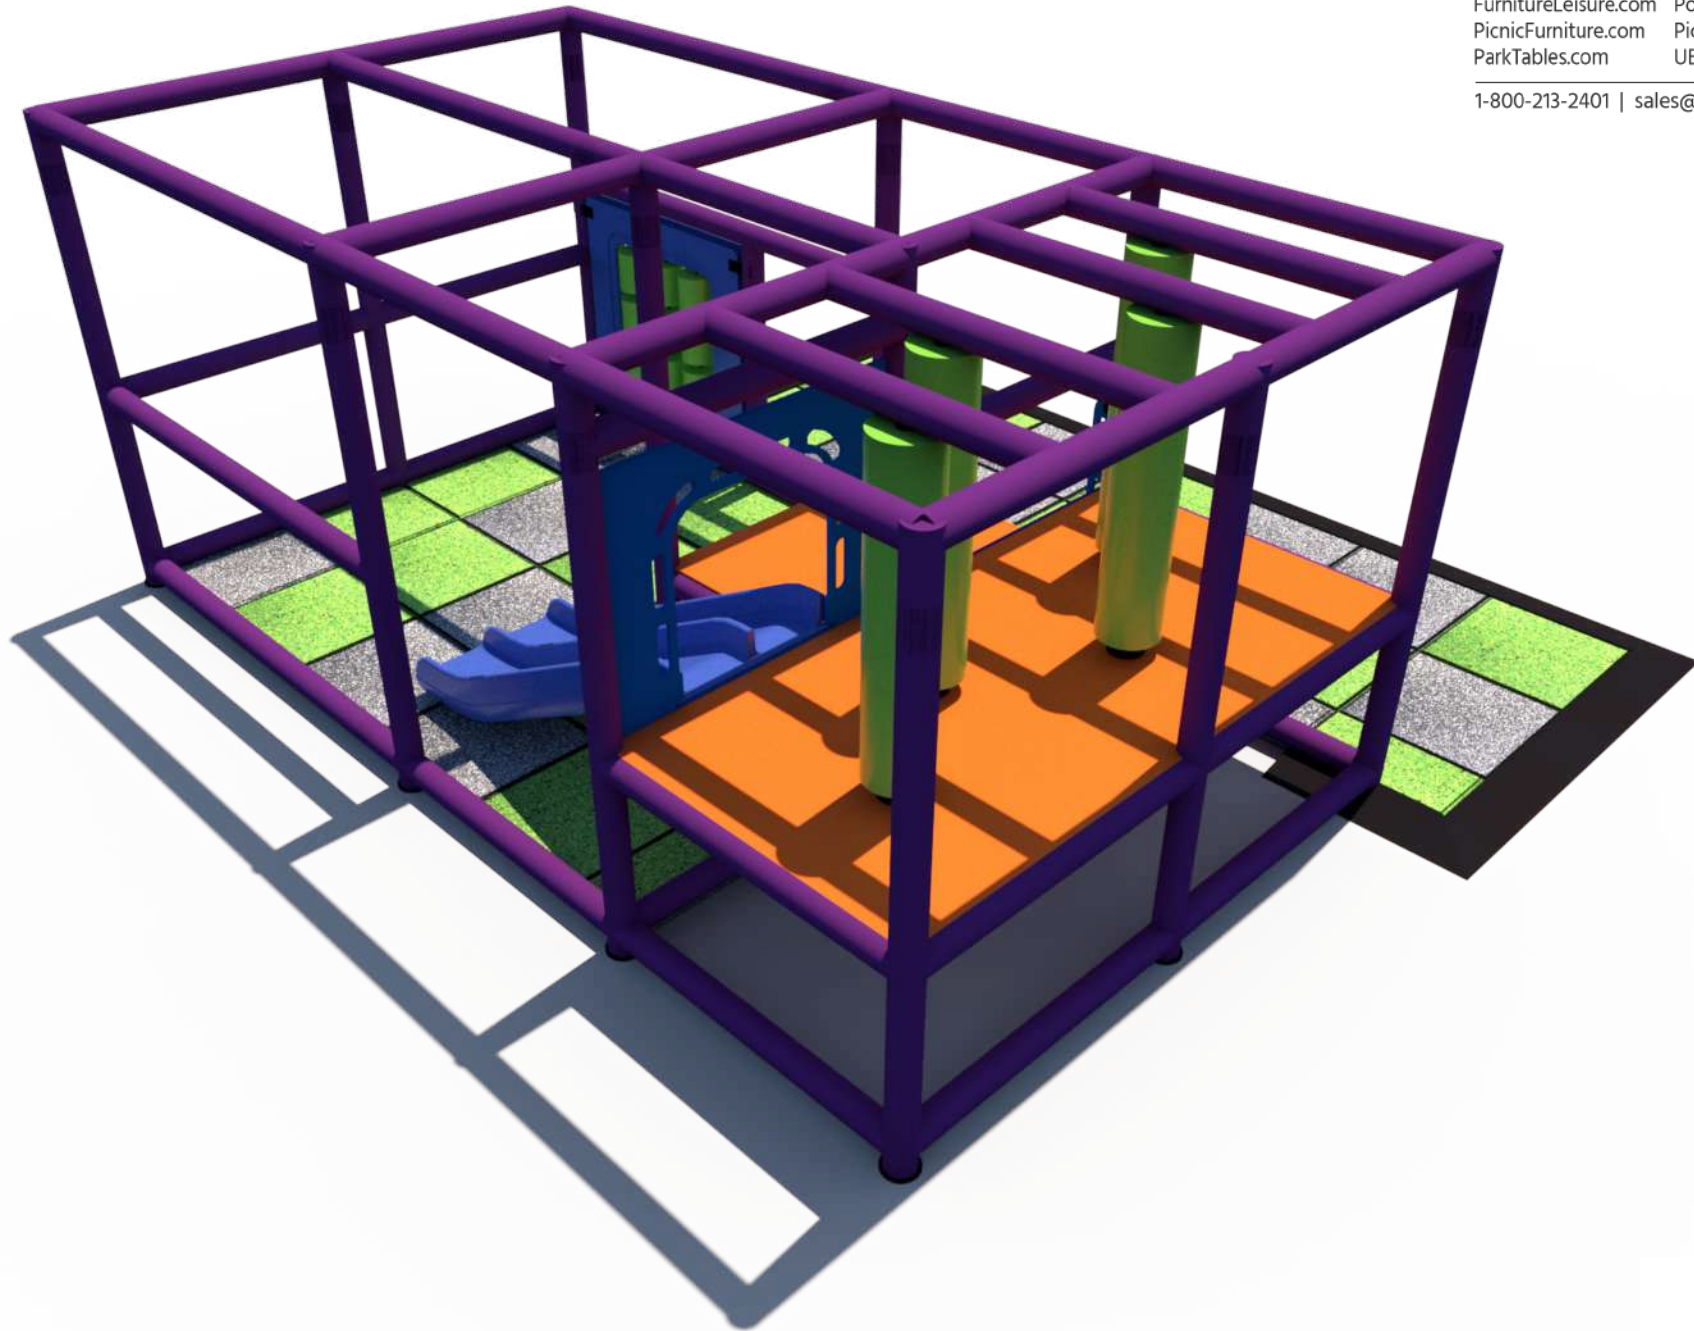

**Structure: IP24112**

Age Group: 2-12

ADA: Yes/Transfer

Dimensions: 16'x9'x7'

Capacity: 15

**Structure: IP24112**

**Age Group: 2-12**

**ADA: Yes/Transfer**

**Dimensions: 16'x9'x7'**

**Capacity: 15**

**Structure: IP24112**

**Age Group: 2-12**

**ADA: Yes/Transfer**

**Dimensions: 16'x9'x7'**

**Capacity: 15**

**Structure: IP24112**

**Age Group: 2-12**

**ADA: Yes/Transfer**

**Dimensions: 16'x9'x7'**

**Capacity: 15**

# Plan View:

**Structure: IP24112**

**Age Group: 2-12**

**ADA: Yes/Transfer**

**Dimensions: 16'x9'x7'**

**Capacity: 15**

**Structure: IP24112**

Age Group: 2-12