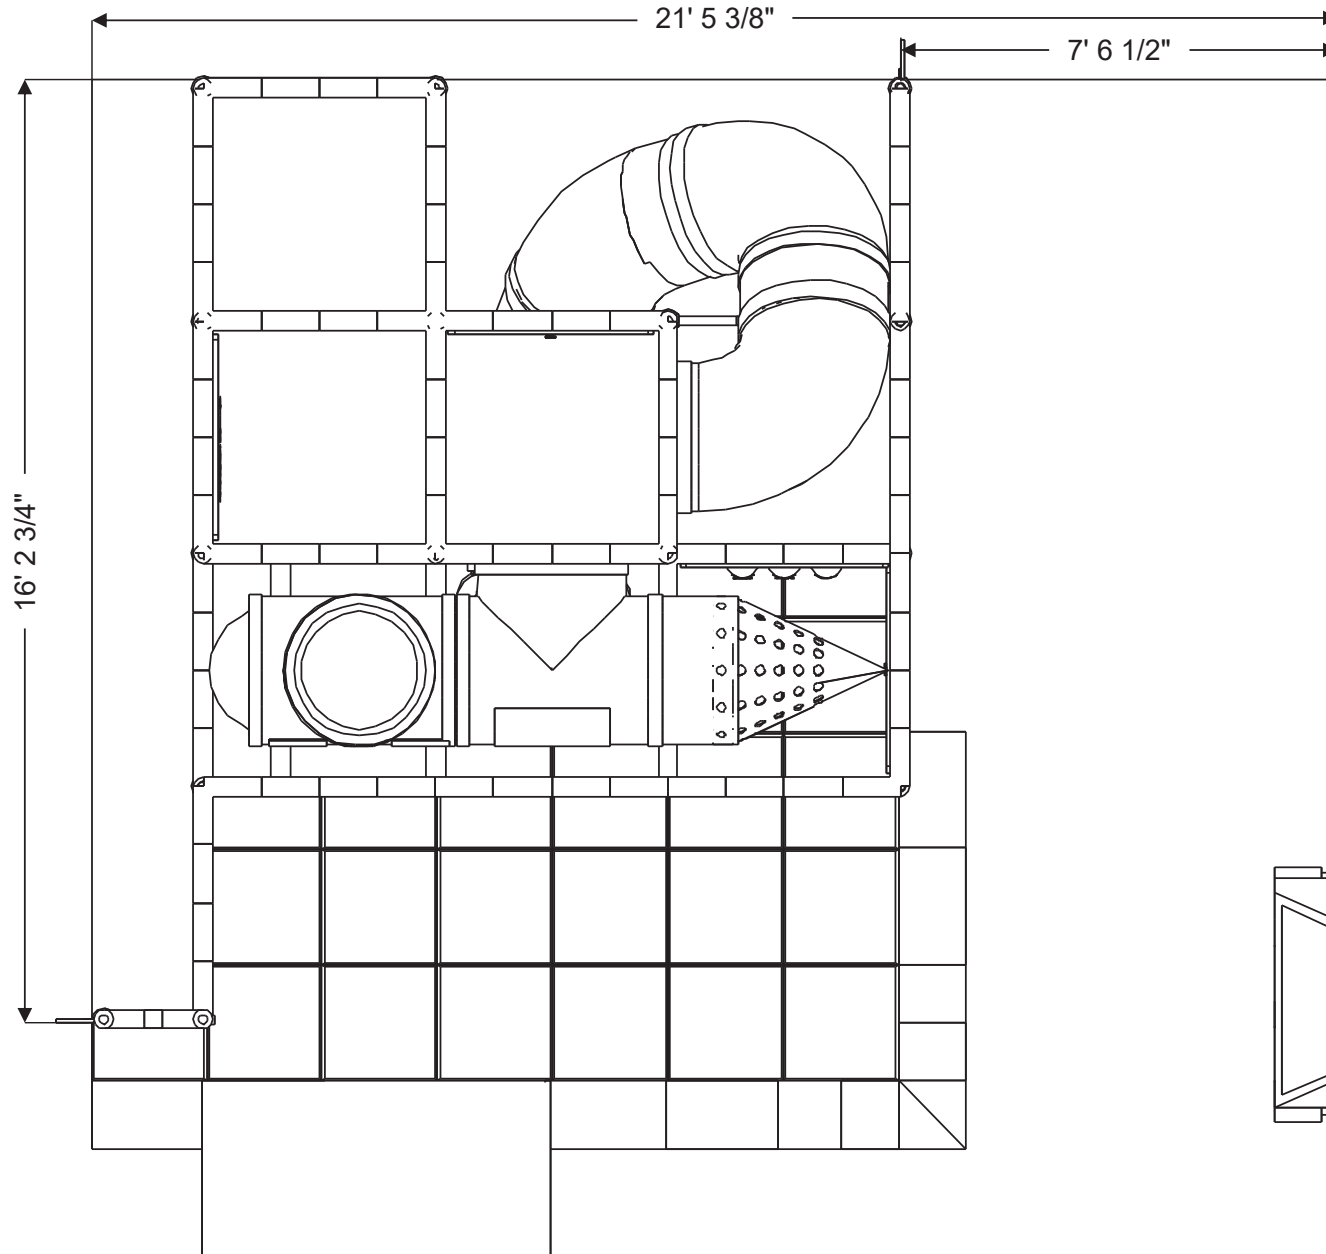

Structure: IP24119

Age Group: 2-12

ADA: Yes/Transfer

Dimensions: 22'x17'x16'

Capacity: 24

Structure: IP24119

Age Group: 2-12

ADA: Yes/Transfer

Dimensions: 22'x17'x16'

Capacity: 24

Structure: IP24119

Age Group: 2-12

ADA: Yes/Transfer

Dimensions: 22'x17'x16'

Capacity: 24

Structure: IP24119

Age Group: 2-12

ADA: Yes/Transfer

Dimensions: 22'x17'x16'

Capacity: 24

Structure: IP24119

Age Group: 2-12

ADA: Yes/Transfer

Dimensions: 22'x17'x16'

Capacity: 24

Plan View:

Structure: IP24119

Age Group: 2-12

ADA: Yes/Transfer

Dimensions: 22'x17'x16'

Capacity: 24

Activities and Events: