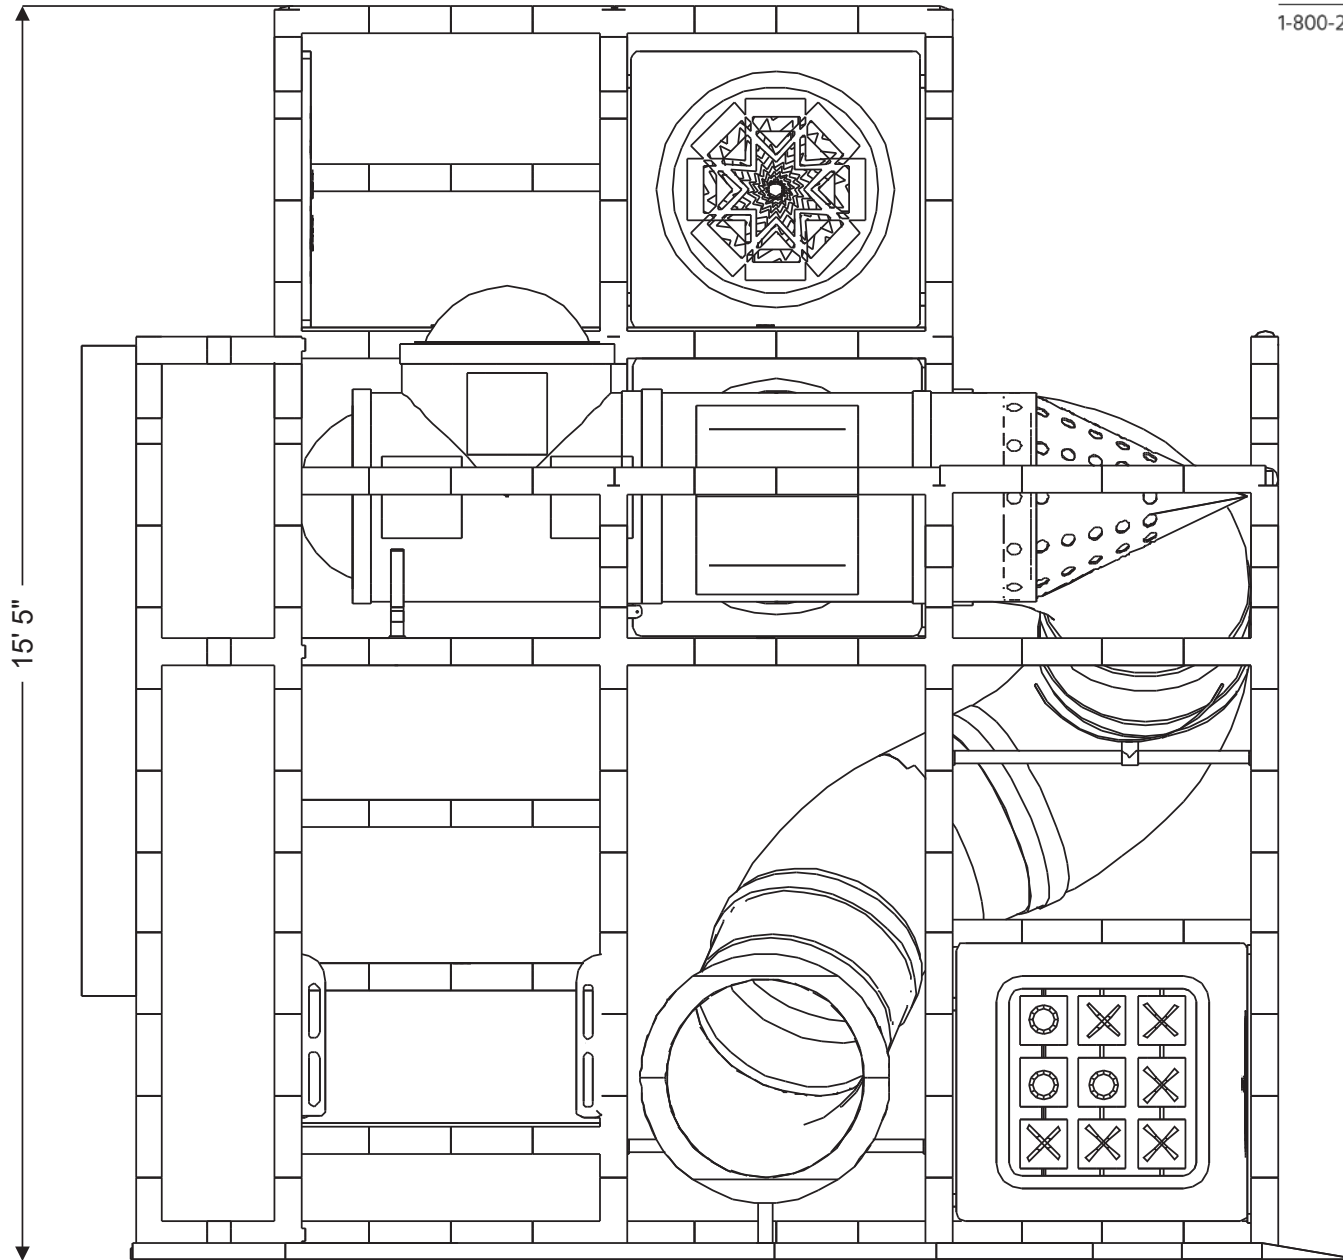

Structure: IP24119

Age Group: 2-12

ADA: Yes/Transfer

Dimensions: 22'x17'x16'

Capacity: 24

Structure: IP24119

Age Group: 2-12

ADA: Yes/Transfer

Dimensions: 22'x17'x16'

Capacity: 24

Structure: IP24119

Age Group: 2-12

ADA: Yes/Transfer

Dimensions: 22'x17'x16'

Capacity: 24

Structure: IP24119

Age Group: 2-12

ADA: Yes/Transfer

Dimensions: 22'x17'x16'

Capacity: 24

Structure: IP24119

Age Group: 2-12

ADA: Yes/Transfer

Dimensions: 22'x17'x16'

Capacity: 24

Plan View:

Structure: IP24119

Age Group: 2-12

ADA: Yes/Transfer

Dimensions: 22'x17'x16'

Capacity: 24

Activities and Events: