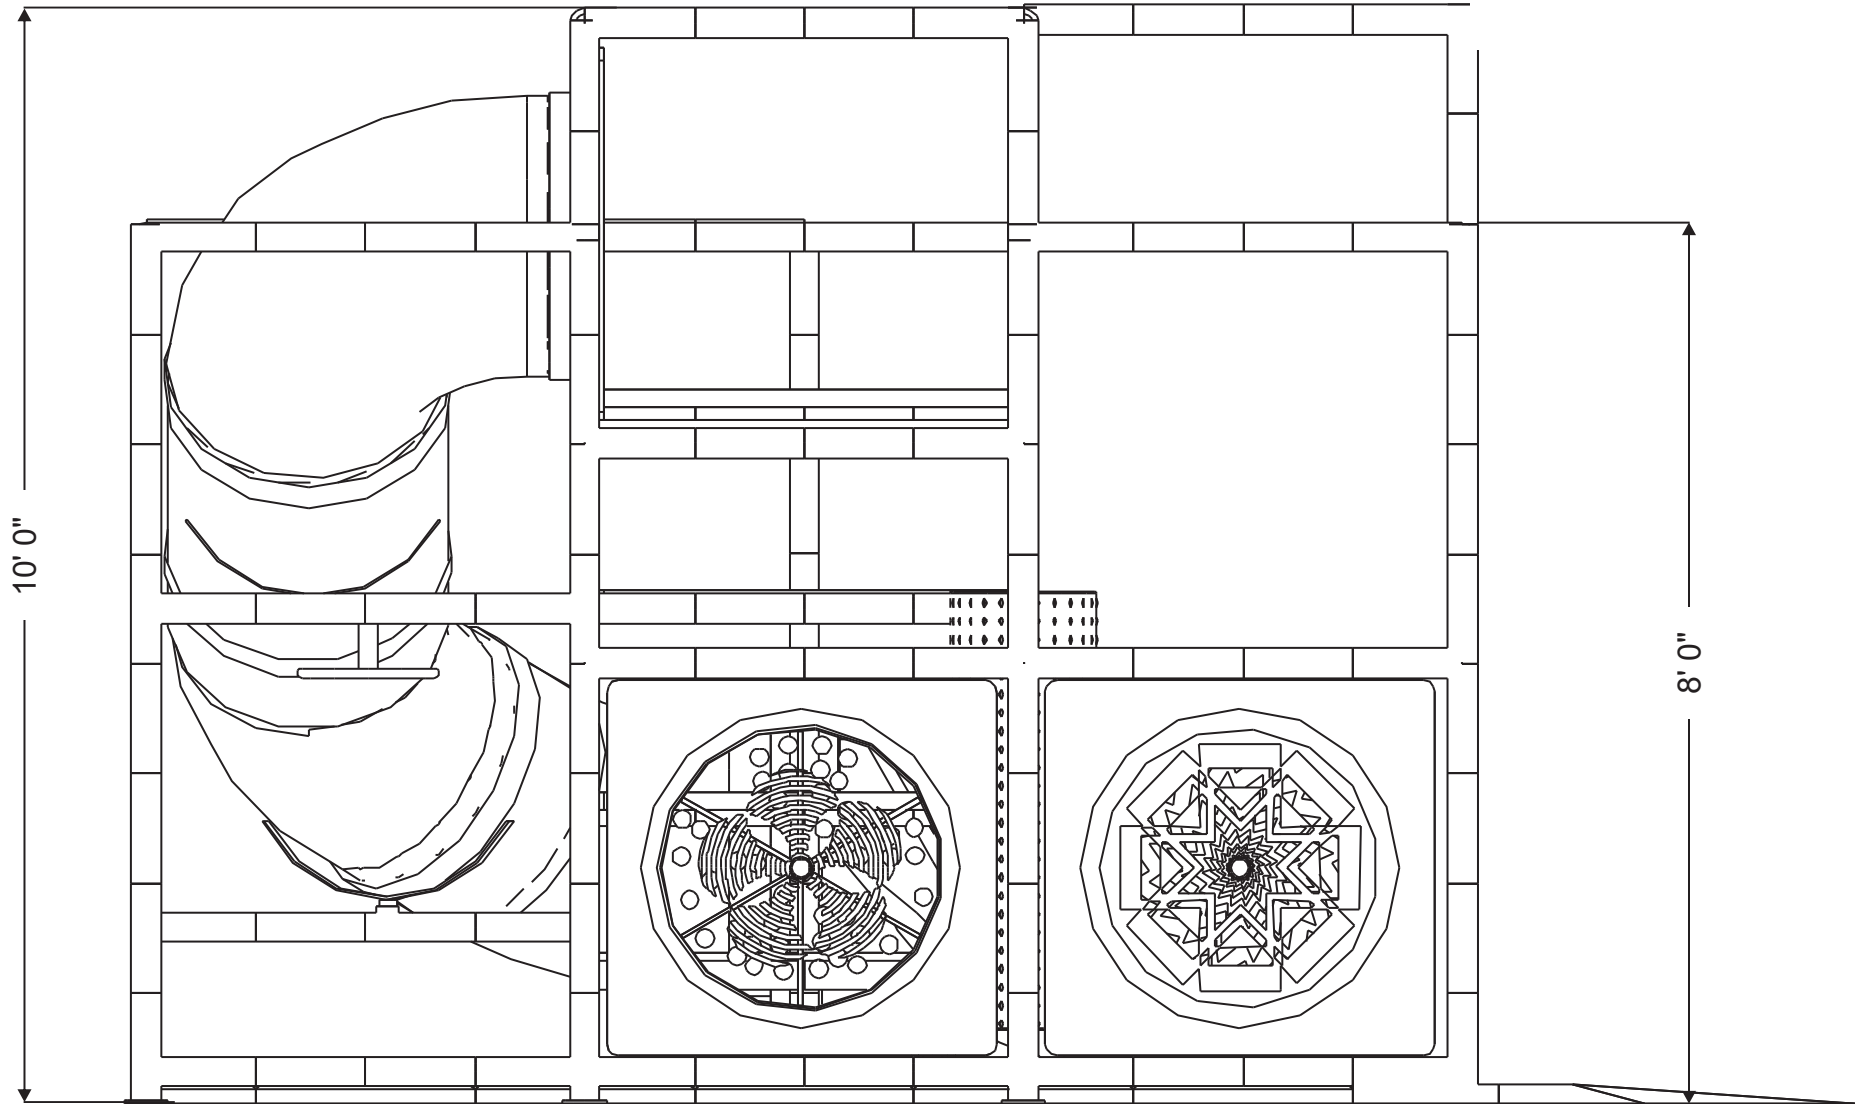

Structure: IP24124

Age Group: 2-12

ADA: Yes/Transfer

Dimensions: 16'x14'x10'

Capacity: --

Structure: IP24124

Age Group: 2-12

ADA: Yes/Transfer

Dimensions: 16'x14'x10'

Capacity: --

Structure: IP24124

Age Group: 2-12

ADA: Yes/Transfer

Dimensions: 16'x14'x10'

Capacity: --

Structure: IP24124

Age Group: 2-12

ADA: Yes/Transfer

Dimensions: 16'x14'x10'

Capacity: --

Structure: IP24124

Age Group: 2-12

ADA: Yes/Transfer

Dimensions: 16'x14'x10'

Capacity: --

Structure: IP24124

Age Group: 2-12

ADA: Yes/Transfer

Dimensions: 16'x14'x10'

Capacity: --

Plan View:

Structure: IP24124