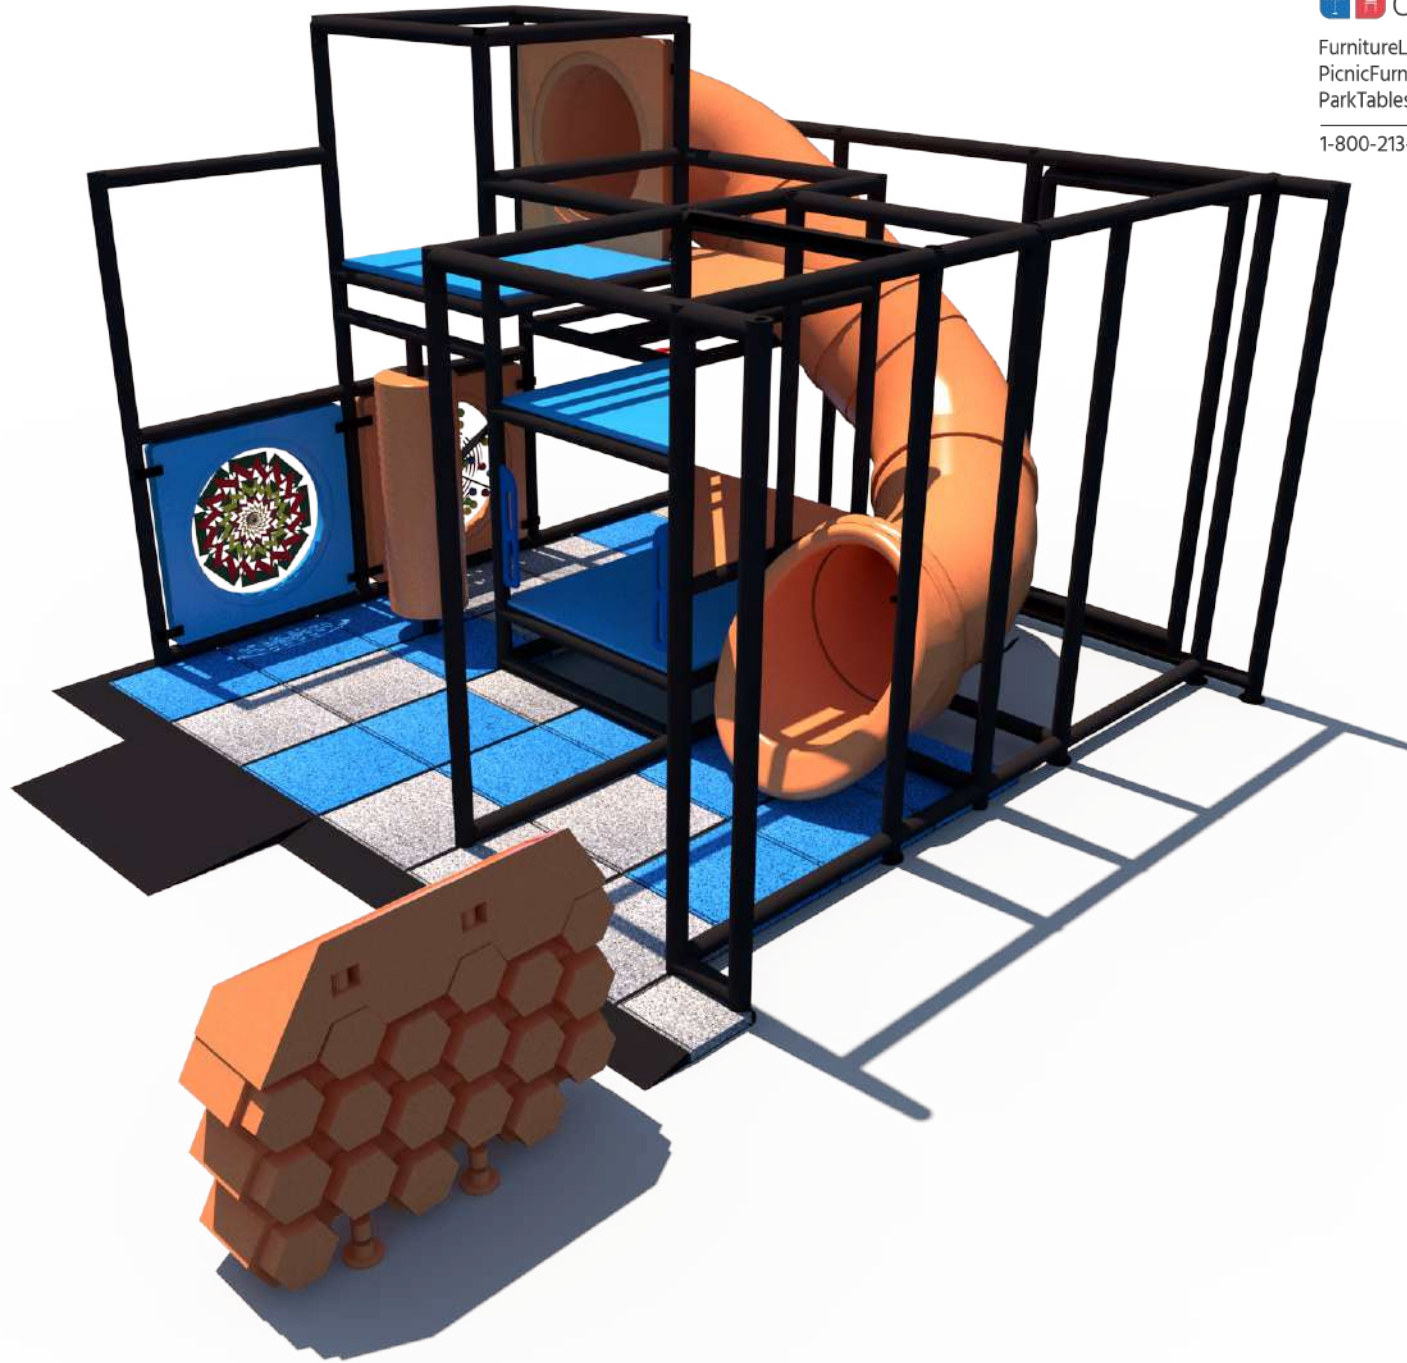

Structure: IP24124

Age Group: 2-12

ADA: Yes/Transfer

Dimensions: 16'x14'x10'

Capacity: --

Structure: IP24124

Age Group: 2-12

ADA: Yes/Transfer

Dimensions: 16'x14'x10'

Capacity: --

Structure: IP24124

Age Group: 2-12

ADA: Yes/Transfer

Dimensions: 16'x14'x10'

Capacity: --

Structure: IP24124

Age Group: 2-12

ADA: Yes/Transfer

Dimensions: 16'x14'x10'

Capacity: --

Structure: IP24124

Age Group: 2-12

ADA: Yes/Transfer

Dimensions: 16'x14'x10'

Capacity: --

Structure: IP24124

Age Group: 2-12

ADA: Yes/Transfer

Dimensions: 16'x14'x10'

Capacity: --

Plan View:

Structure: IP24124