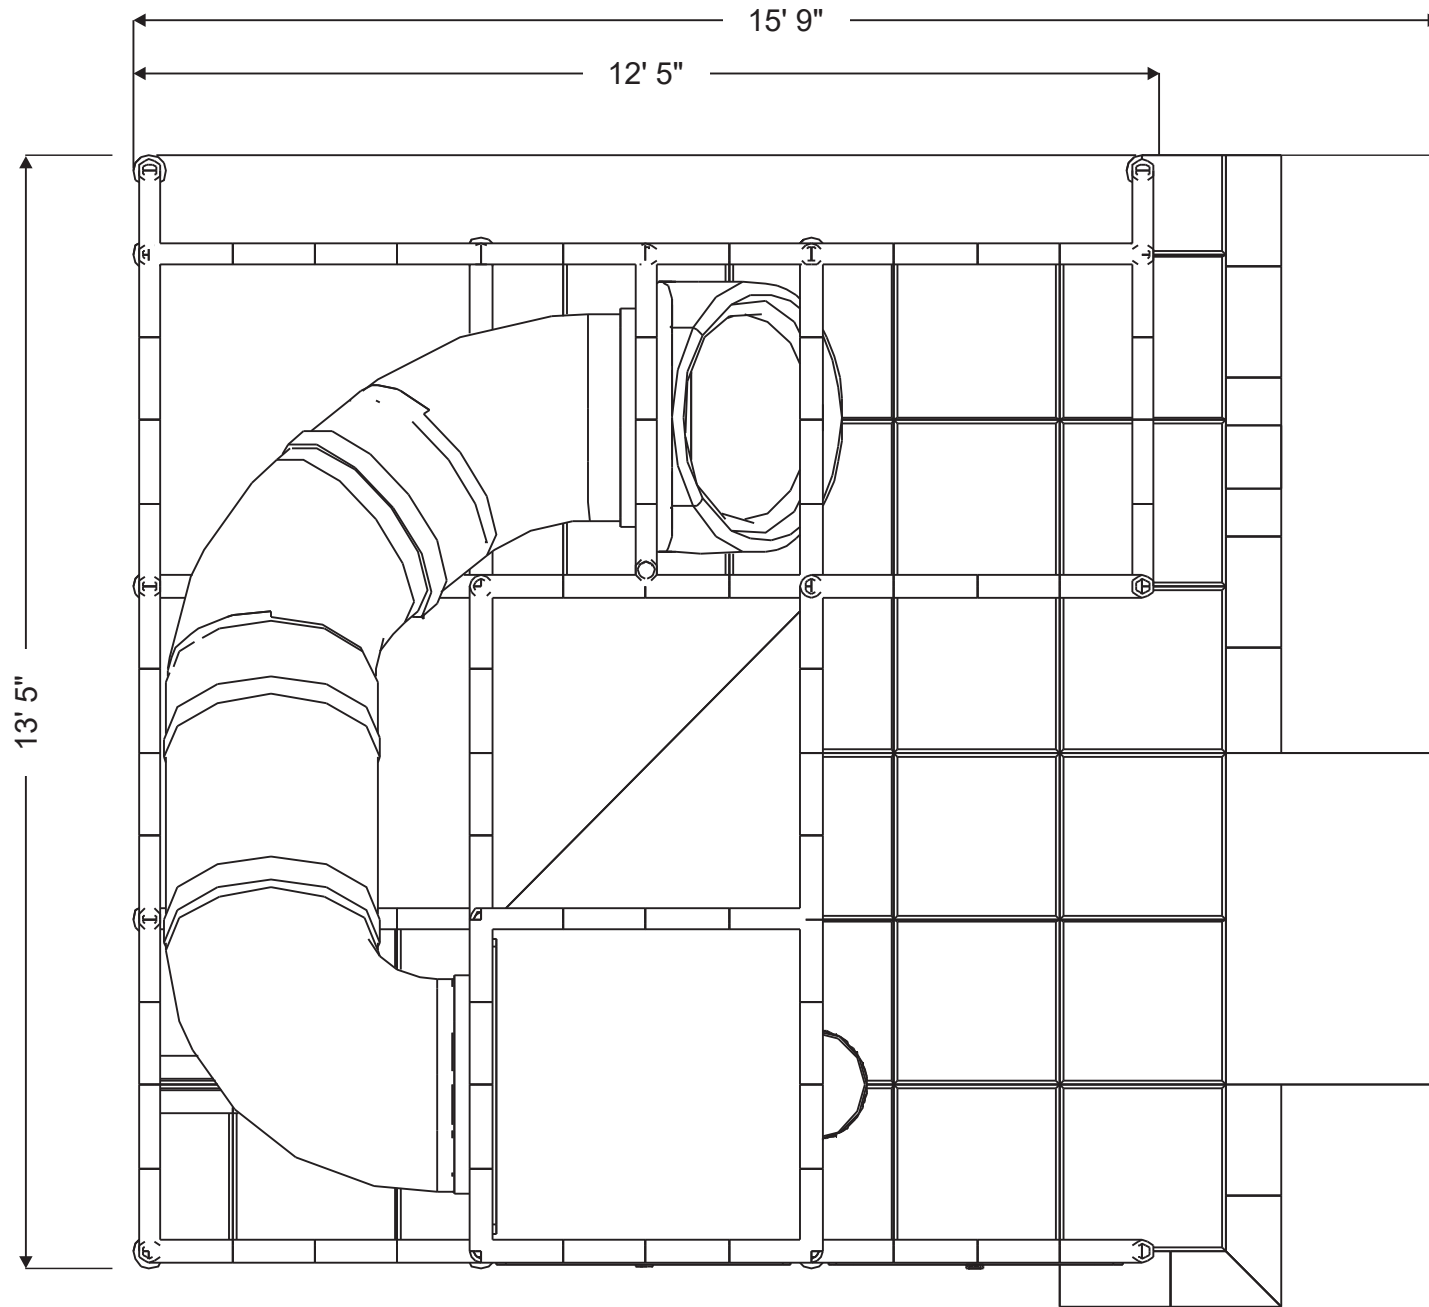

Dimensions: 16'x14'x10'

Capacity: --

Structure: IP24124

Age Group: 2-12

ADA: Yes/Transfer

Dimensions: 16'x14'x10'

Capacity: --

Structure: IP24124

Age Group: 2-12

ADA: Yes/Transfer

Dimensions: 16'x14'x10'

Capacity: --

Structure: IP24124

Age Group: 2-12

ADA: Yes/Transfer

Dimensions: 16'x14'x10'

Capacity: --

Structure: IP24124

Age Group: 2-12

ADA: Yes/Transfer

Dimensions: 16'x14'x10'

Capacity: --

Plan View:

Structure: IP24124

Age Group: 2-12

ADA: Yes/Transfer

Dimensions: 16'x14'x10'

Capacity: --

Activities and Events:

Ball Turn Activity Panel
Toddler Activity

Gyro Activity Panel
Toddler Activity

Sky Spinner