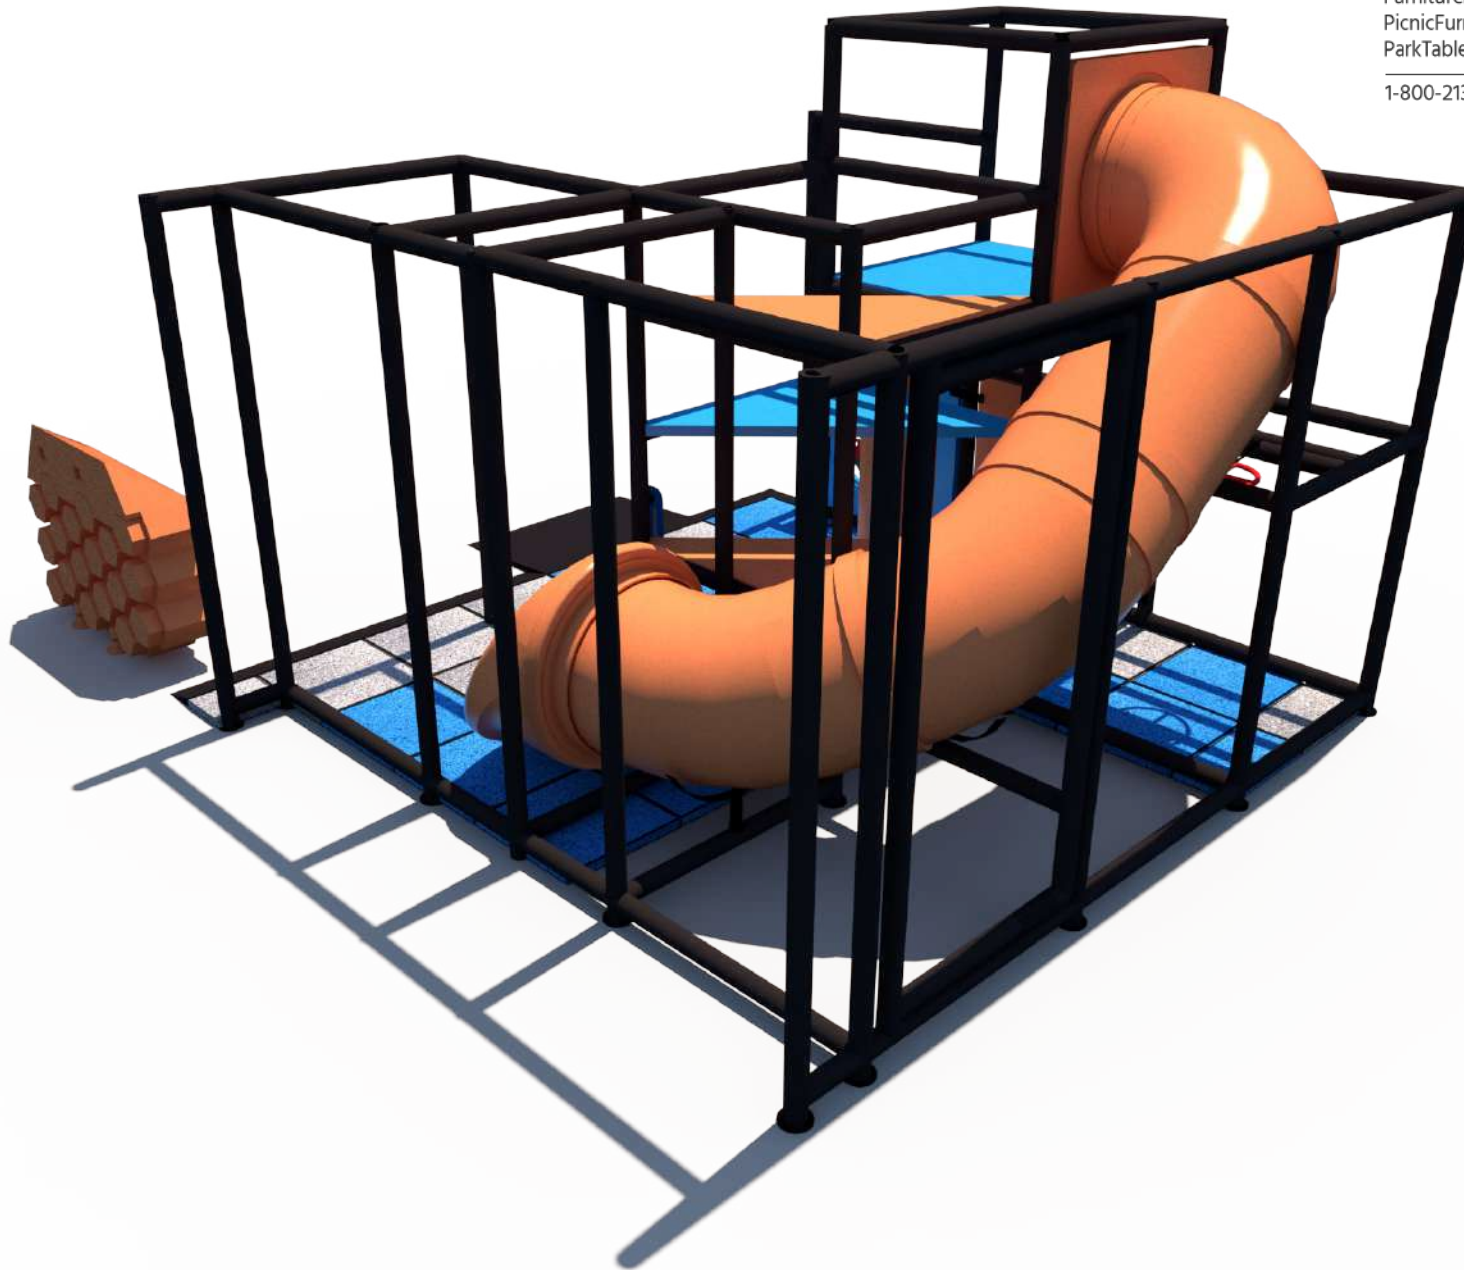

Structure: IP24124

Age Group: 2-12

ADA: Yes/Transfer

Dimensions: 16'x14'x10'

Capacity: --

Structure: IP24124

Age Group: 2-12

ADA: Yes/Transfer

Dimensions: 16'x14'x10'

Capacity: --

Structure: IP24124

Age Group: 2-12

ADA: Yes/Transfer

Dimensions: 16'x14'x10'

Capacity: --

Structure: IP24124

Age Group: 2-12

ADA: Yes/Transfer

Dimensions: 16'x14'x10'

Capacity: --

Structure: IP24124

Age Group: 2-12

ADA: Yes/Transfer

Dimensions: 16'x14'x10'

Capacity: --

Structure: IP24124

Age Group: 2-12

ADA: Yes/Transfer

Dimensions: 16'x14'x10'

Capacity: --

Plan View:

Structure: IP24124