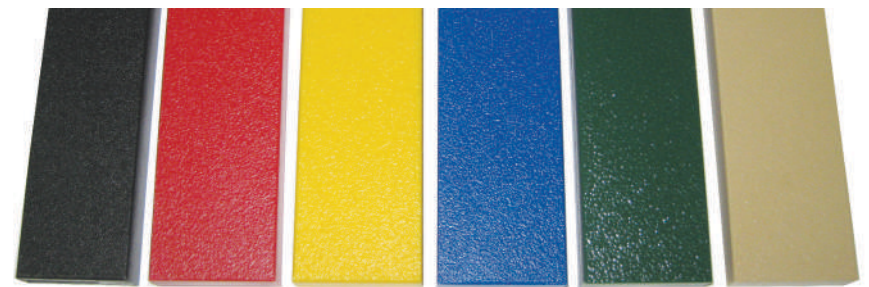

CYAN (CY)

BLUE (BL)

Green, Blue, Yellow, Red, Tan, Black, Silver & White

Black

Post Foam:

Black, Gray, Blue, Purple, Green, Tan, Red, & Yellow

HDPE:

Black, Red, Yellow, Blue, Green, & Tan

BUFFING TOP

Pigmented using organic powder color coating methods that will not delaminate over time.
Sealed with specially formulated polymer agent that bonds pigments into the rubber.

EPDM TOP

EPDM granules are used to create options from bright solids to special blends for specific color themes. Mixtures includes a vibrant 90% EPDM/40%black mesh for standout solids, a 50/50 mix with black mesh, and mixtures with up to 3 EPDM colors. Ask your rep about specific blends to cover your space needs.

STANDARD COLORS

BEIGE

BLUE

GREEN

RED

PREMIUM COLORS*

BRIGHT BLUE

DARK BLUE