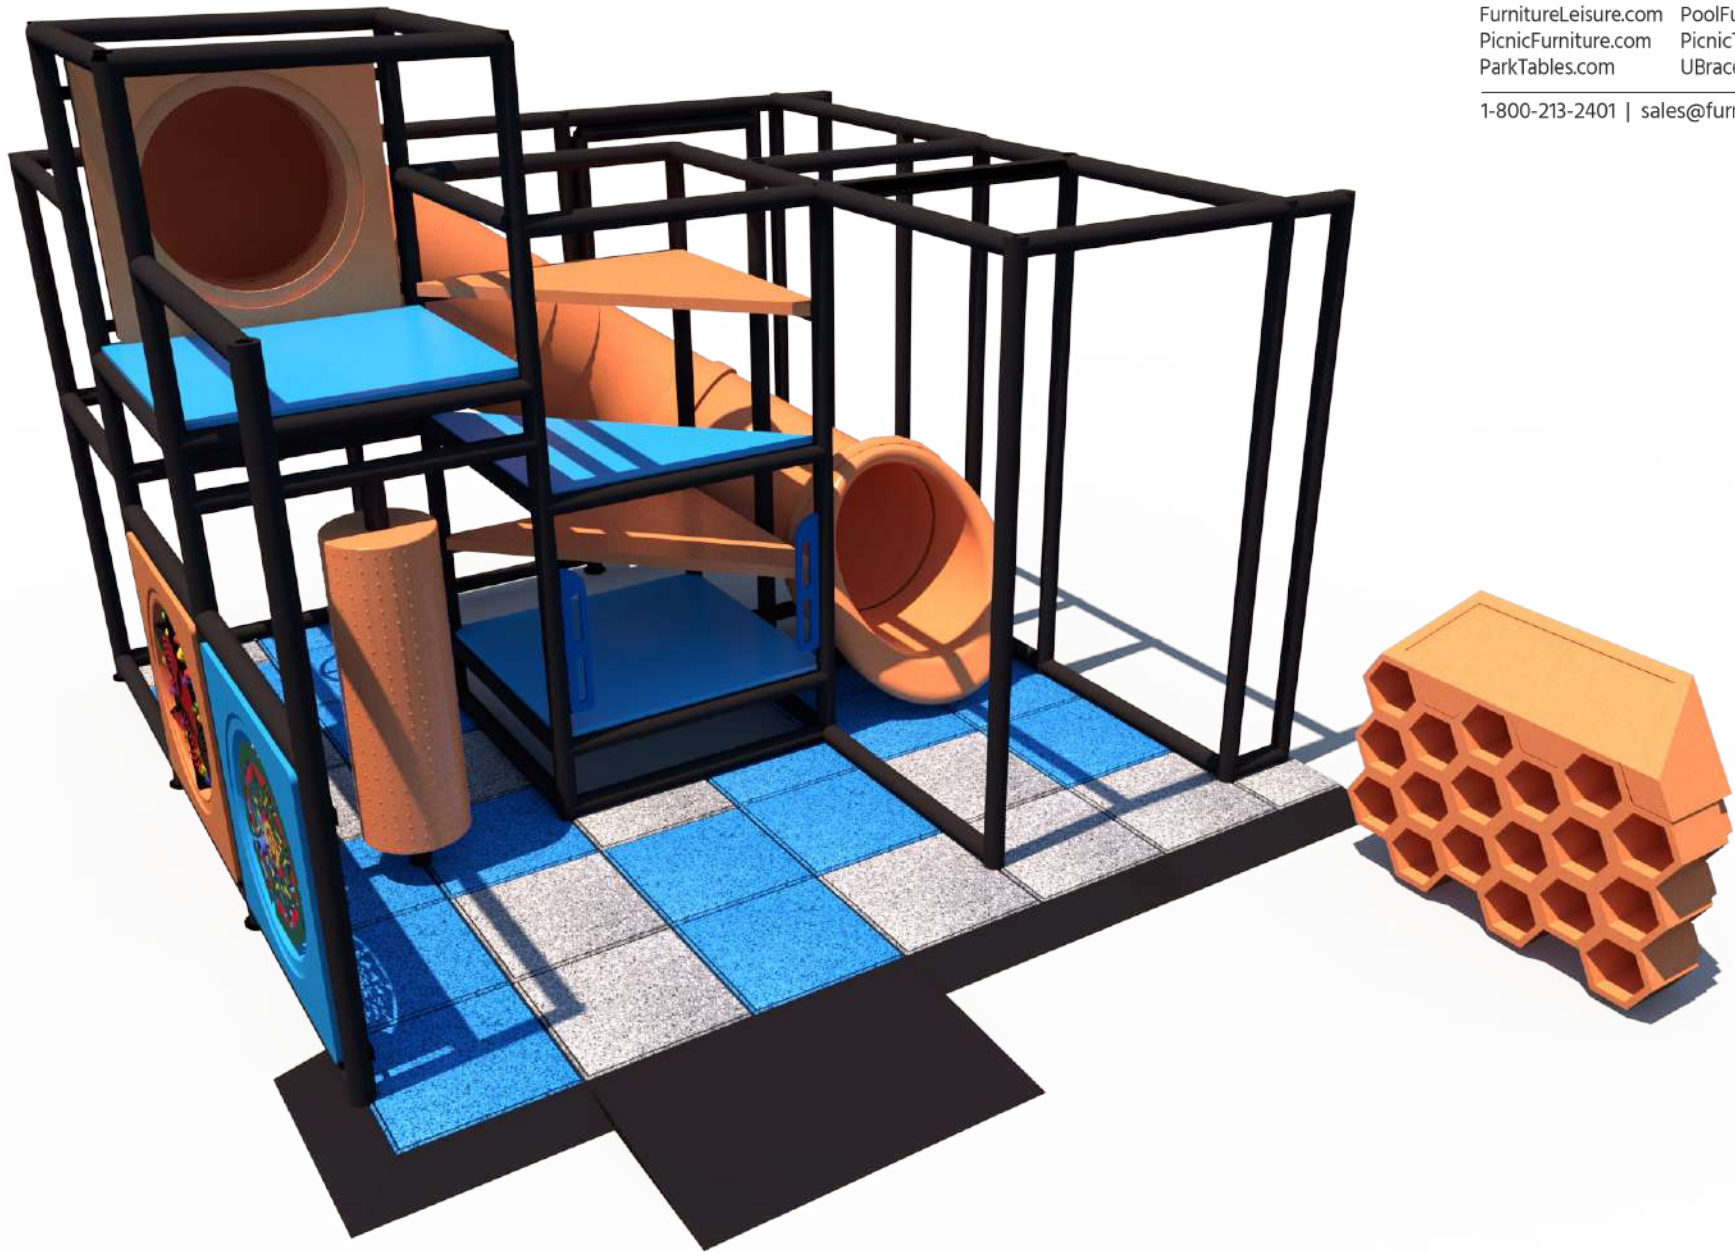

Structure: IP24124

Age Group: 2-12

ADA: Yes/Transfer

Dimensions: 16'x14'x10'

Capacity: --

Structure: IP24124

Age Group: 2-12

ADA: Yes/Transfer

Dimensions: 16'x14'x10'

Capacity: --

Structure: IP24124

Age Group: 2-12

ADA: Yes/Transfer

Dimensions: 16'x14'x10'

Capacity: --

Structure: IP24124

Age Group: 2-12

ADA: Yes/Transfer

Dimensions: 16'x14'x10'

Capacity: --

Structure: IP24124

Age Group: 2-12

ADA: Yes/Transfer

Dimensions: 16'x14'x10'

Capacity: --

Structure: IP24124

Age Group: 2-12

ADA: Yes/Transfer

Dimensions: 16'x14'x10'

Capacity: --

Plan View:

Structure: IP24124