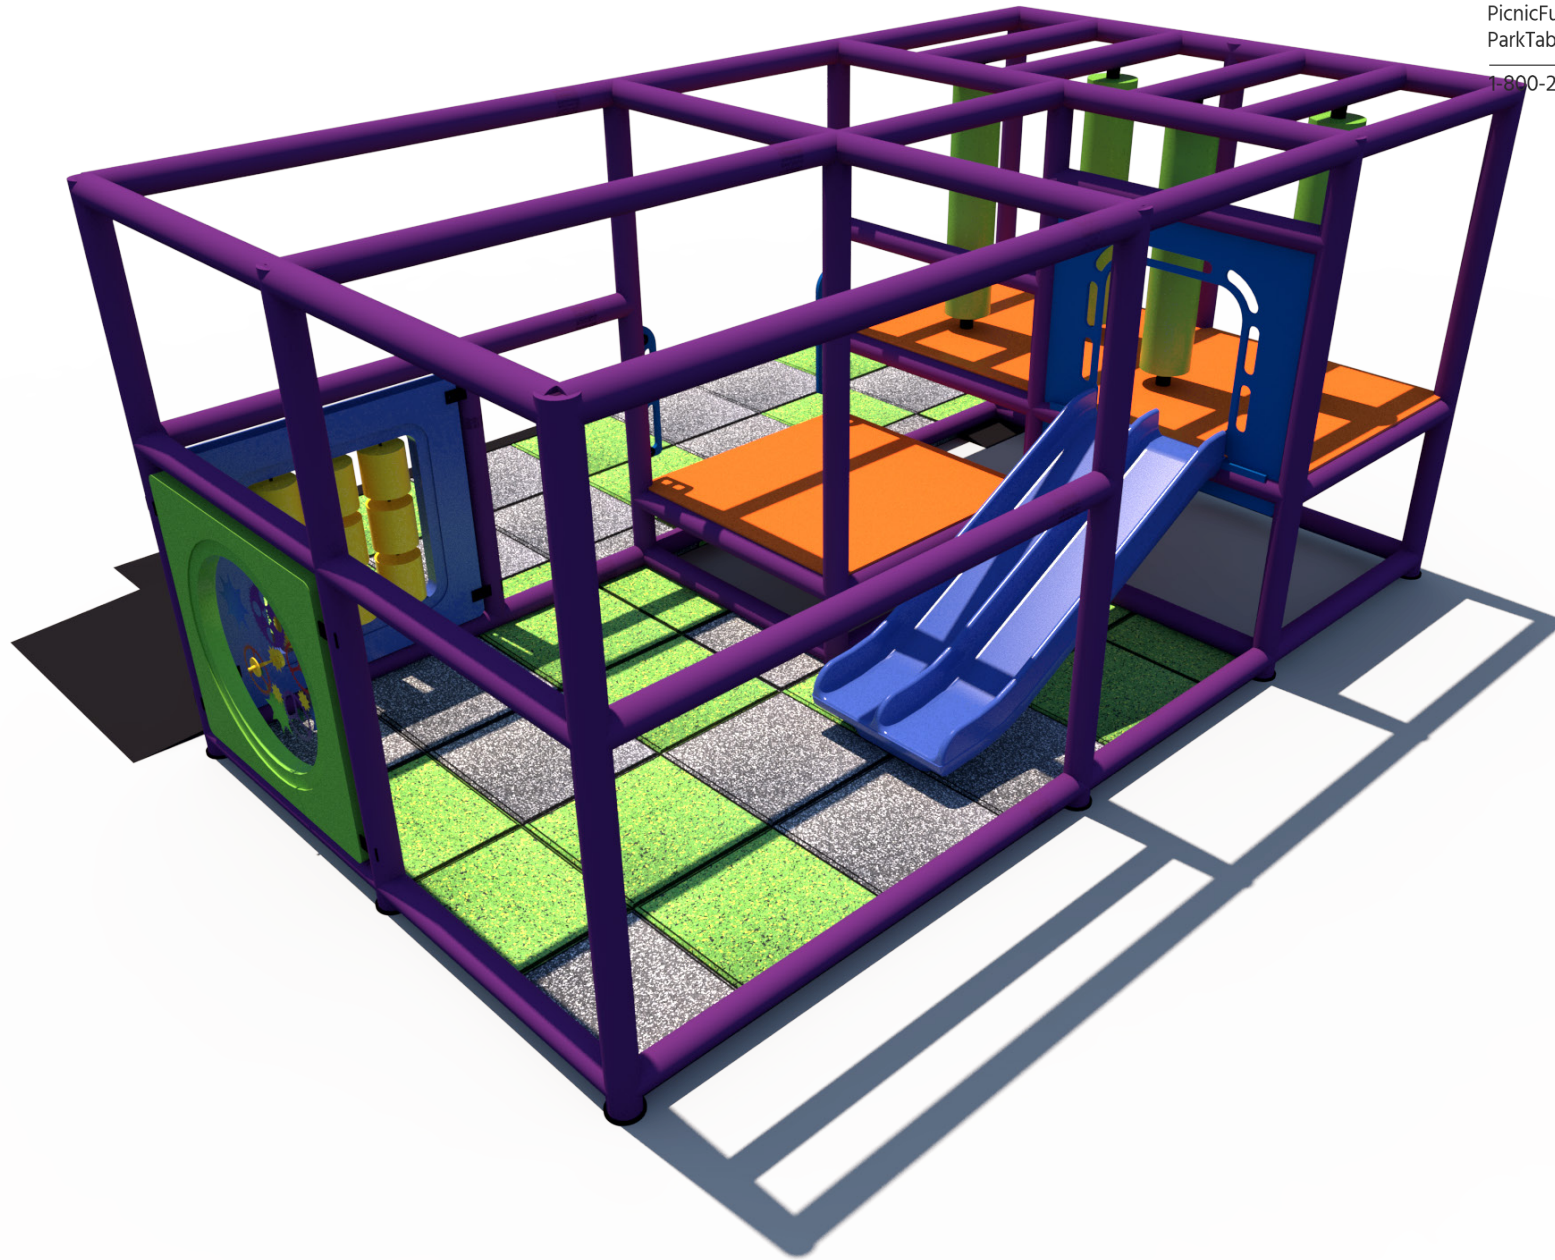

**Structure: IP24125**

Age Group: 2-12

ADA: Yes/Transfer

Dimensions: 15'x9'x7'

Capacity: 15

**Structure: IP24125**

Age Group: 2-12

ADA: Yes/Transfer

Dimensions: 15'x9'x7'

Capacity: 15

**Structure: IP24125**

Age Group: 2-12

ADA: Yes/Transfer

Dimensions: 15'x9'x7'

Capacity: 15

**Structure: IP24125**

Age Group: 2-12

ADA: Yes/Transfer

Dimensions: 15'x9'x7'

Capacity: 15

# Plan View:

**Structure: IP24125**

Age Group: 2-12

ADA: Yes/Transfer

Dimensions: 15'x9'x7'

Capacity: 15

**Structure: IP24125**

Age Group: 2-12