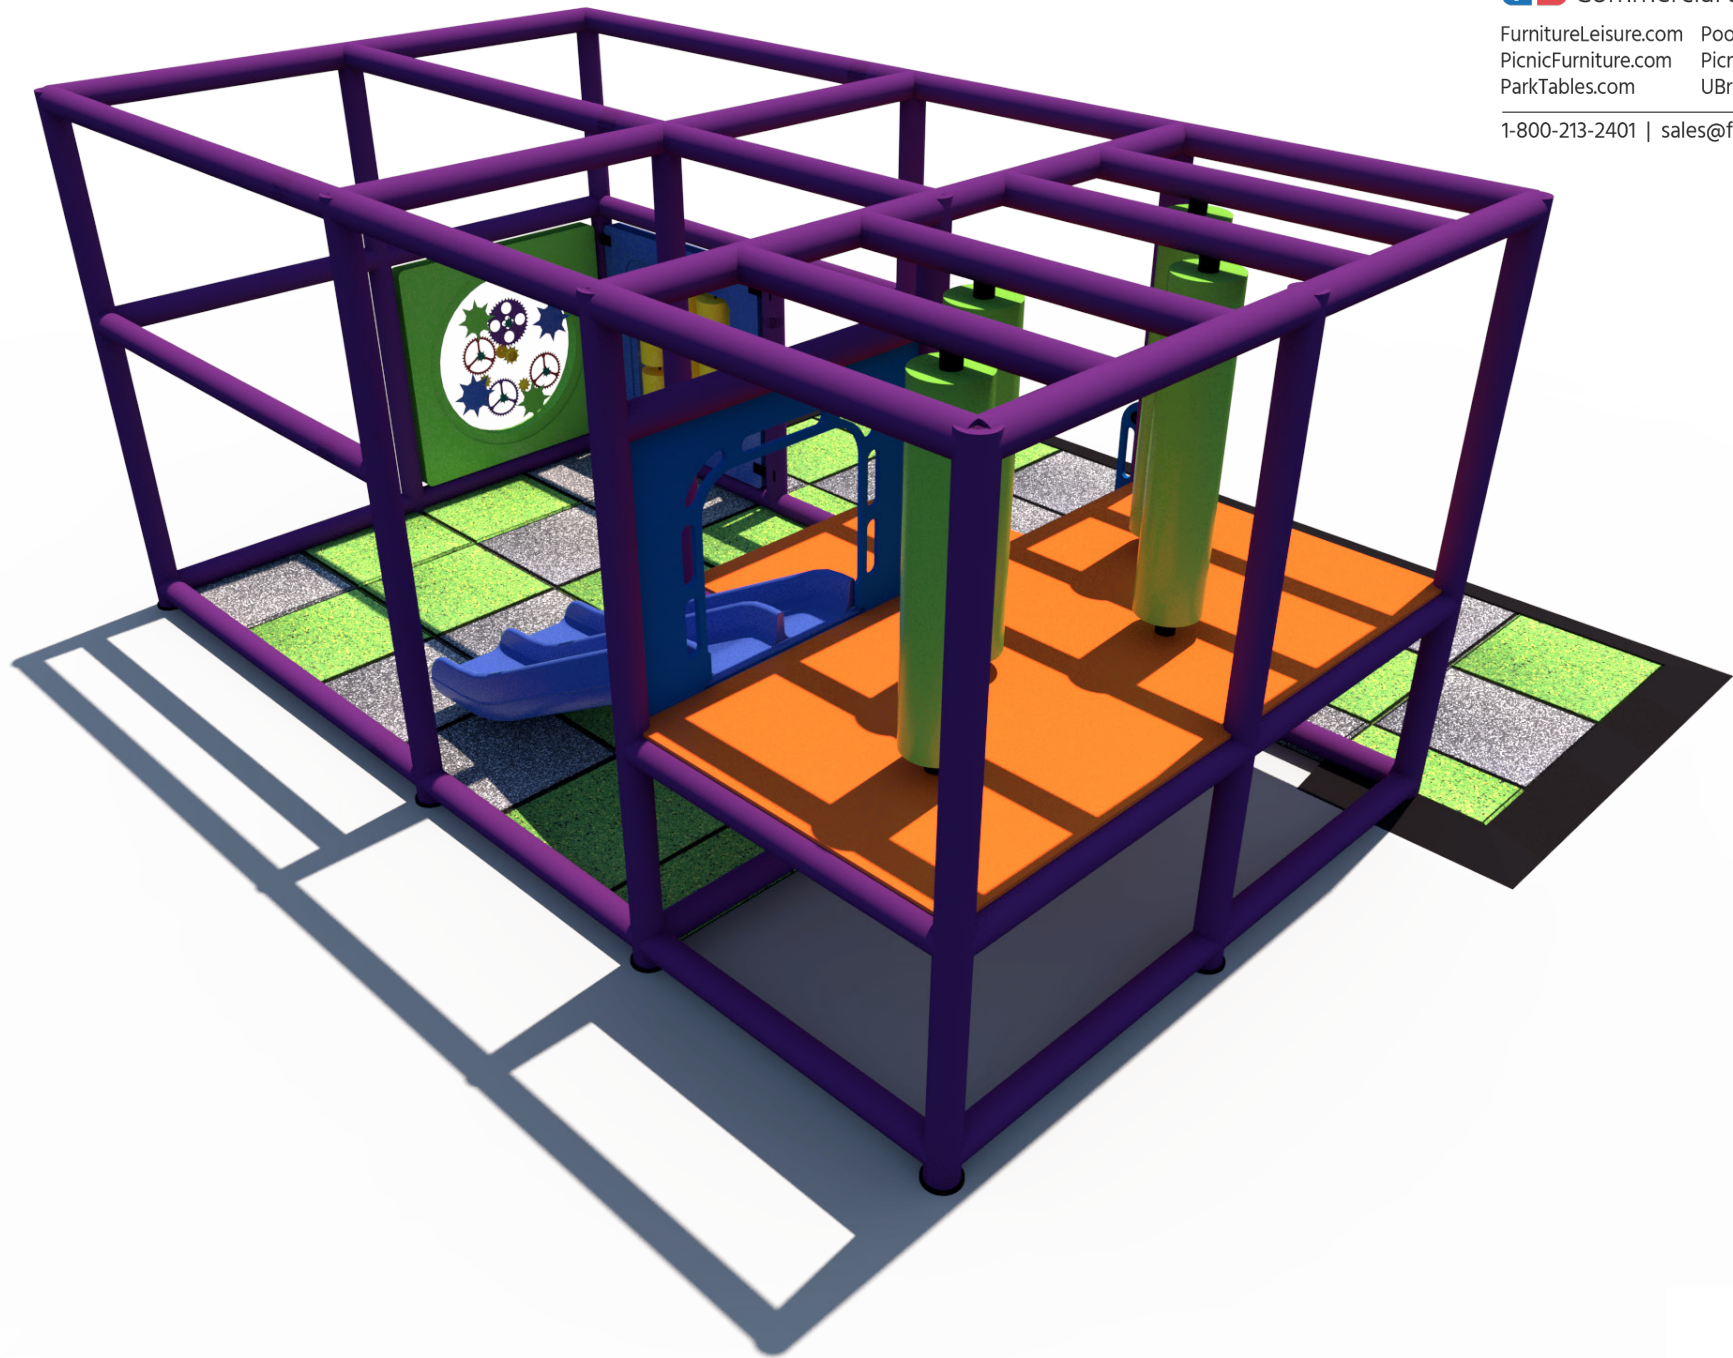

**Structure: IP24125**

Age Group: 2-12

ADA: Yes/Transfer

Dimensions: 15'x9'x7'

Capacity: 15

**Structure: IP24125**

Age Group: 2-12

ADA: Yes/Transfer

Dimensions: 15'x9'x7'

Capacity: 15

**Structure: IP24125**

Age Group: 2-12

ADA: Yes/Transfer

Dimensions: 15'x9'x7'

Capacity: 15

**Structure: IP24125**

Age Group: 2-12

ADA: Yes/Transfer

Dimensions: 15'x9'x7'

Capacity: 15

ADA: Yes/Transfer

Dimensions: 15'x9'x7'

Capacity: 15

Tic-Tac-Toe  
Activity Panel  
*Toddler Activity*

Gears Activity Panel  
*Toddler Activity*

Tot Triple Rail Slide

(4) Vertical Spinning  
Logroll Minis

3 Level Square  
Deck Climb