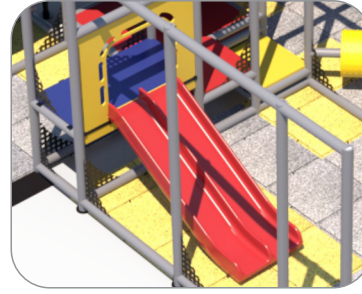

ADA: Yes/Transfer

Dimensions: 15'x9'x7'

Capacity: 15

Tic-Tac-Toe  
Activity Panel  
*Toddler Activity*

Gears Activity Panel  
*Toddler Activity*

Tot Triple Rail Slide

(4) Vertical Spinning  
Logroll Minis

3 Level Square  
Deck Climb