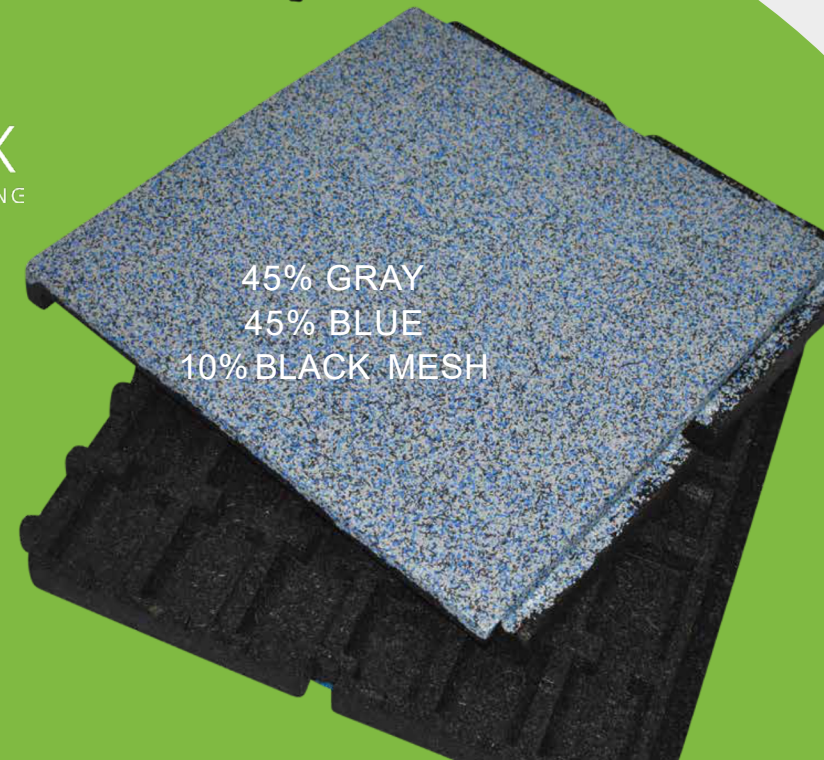

## STANDARD COLORS

BEIGE

BLUE

GREEN

RED

## PREMIUM COLORS\*

BRIGHT BLUE

DARK BLUE

DARK GREEN

PINK

LILAC

BRIGHT RED

BRIGHT GREEN

BRIGHT YELLOW

YELLOW

BRIGHT ORANGE

BEIGE BROWN

BROWN

WHITE

EGGSHELL

GRAY

MIDDLE GRAY

DARK GREY

GEZOFLEX  
EPDM FOR SYNTHETIC FLOORING

90/10  
BLUE

50/50  
BLUE

45% GRAY  
45% BLUE  
10% BLACK MESH

*\*Premium colors subject to upcharges*