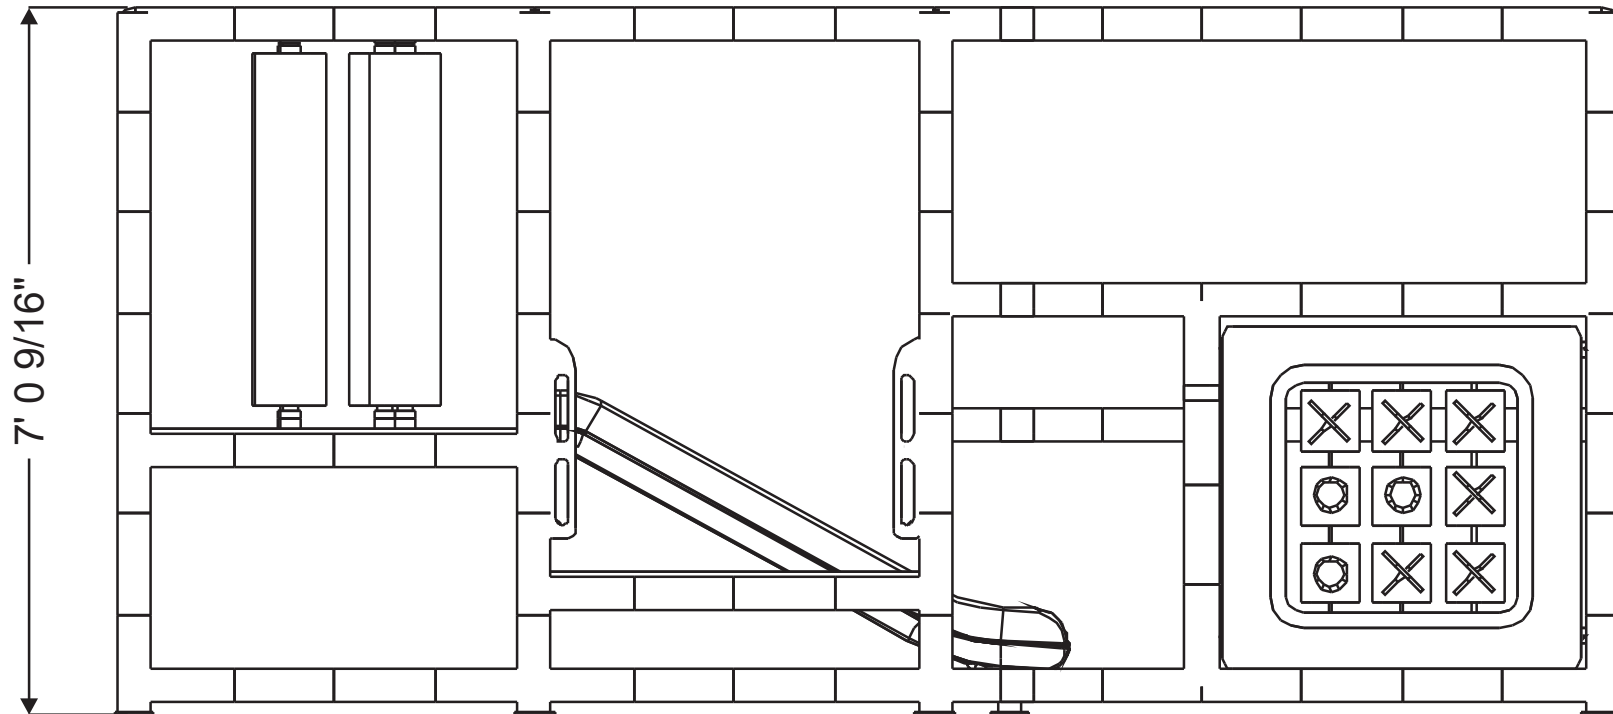

# Plan View:

**Structure: IP24125**

Age Group: 2-12

ADA: Yes/Transfer

Dimensions: 15'x9'x7'

Capacity: 15

**Structure: IP24125**

Age Group: 2-12

ADA: Yes/Transfer

Dimensions: 15'x9'x7'

Capacity: 15

Tic-Tac-Toe  
Activity Panel  
*Toddler Activity*

Gears Activity Panel  
*Toddler Activity*

Tot Triple Rail Slide

(4) Vertical Spinning  
Logroll Minis

3 Level Square  
Deck Climb