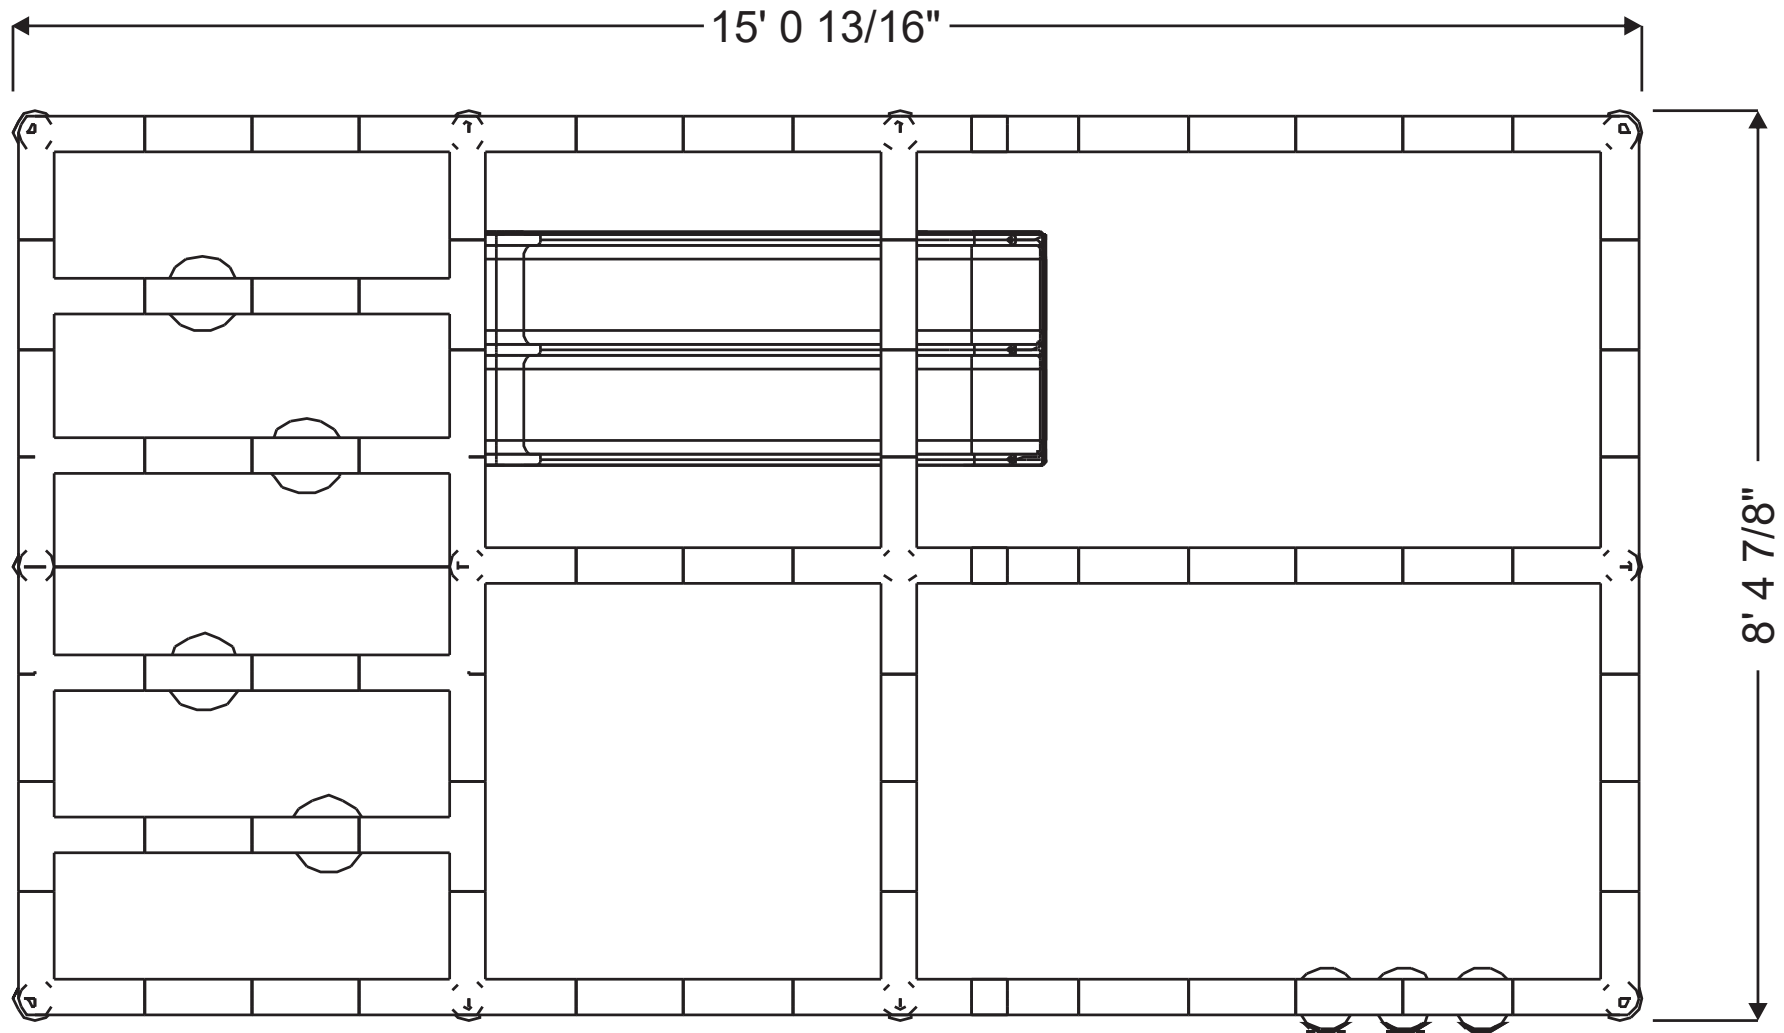

**Structure: IP24125**

Age Group: 2-12

ADA: Yes/Transfer

Dimensions: 15'x9'x7'

Capacity: 15

**Structure: IP24125**

Age Group: 2-12

ADA: Yes/Transfer

Dimensions: 15'x9'x7'

Capacity: 15

**Structure: IP24125**

Age Group: 2-12

ADA: Yes/Transfer

Dimensions: 15'x9'x7'

Capacity: 15

**Structure: IP24125**

Age Group: 2-12

ADA: Yes/Transfer

Dimensions: 15'x9'x7'

Capacity: 15

# Plan View:

**Structure: IP24125**

Age Group: 2-12

ADA: Yes/Transfer

Dimensions: 15'x9'x7'

Capacity: 15

**Structure: IP24125**

Age Group: 2-12