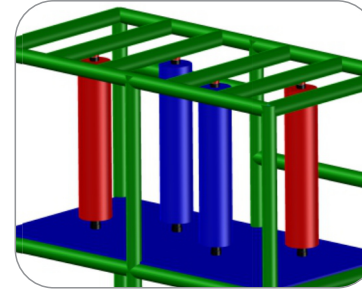

ADA: Yes/Transfer

Dimensions: 15'x9'x7'

Capacity: 15

Tic-Tac-Toe  
Activity Panel  
*Toddler Activity*

Gears Activity Panel  
*Toddler Activity*

Tot Triple Rail Slide

(4) Vertical Spinning  
Logroll Minis

3 Level Square  
Deck Climb