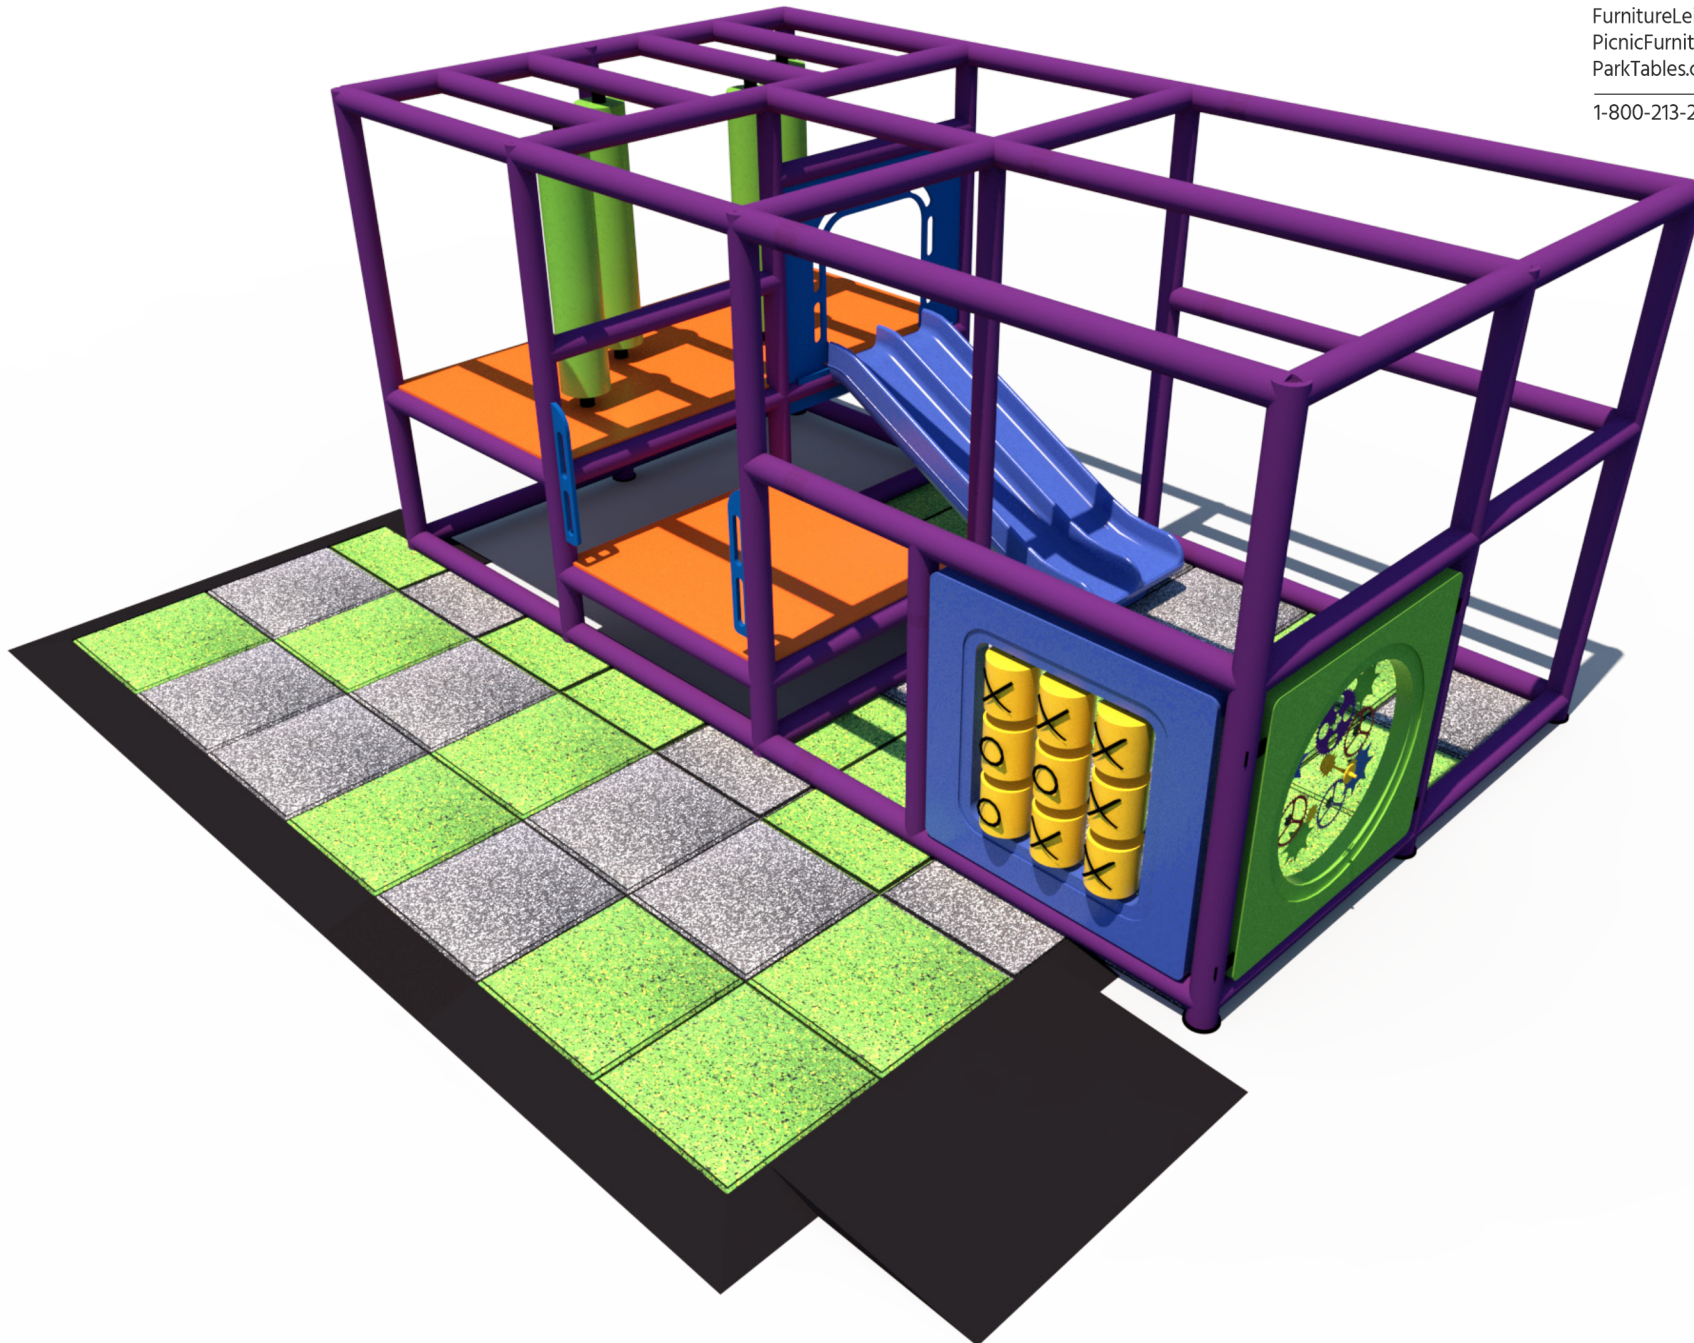

**Structure: IP24125**

Age Group: 2-12

ADA: Yes/Transfer

Dimensions: 15'x9'x7'

Capacity: 15

**Structure: IP24125**

Age Group: 2-12

ADA: Yes/Transfer

Dimensions: 15'x9'x7'

Capacity: 15

**Structure: IP24125**

Age Group: 2-12

ADA: Yes/Transfer

Dimensions: 15'x9'x7'

Capacity: 15

**Structure: IP24125**

Age Group: 2-12

ADA: Yes/Transfer

Dimensions: 15'x9'x7'

Capacity: 15

ADA: Yes/Transfer

Dimensions: 15'x9'x7'

Capacity: 15

Tic-Tac-Toe  
Activity Panel  
*Toddler Activity*

Gears Activity Panel  
*Toddler Activity*

Tot Triple Rail Slide

(4) Vertical Spinning  
Logroll Minis

3 Level Square  
Deck Climb