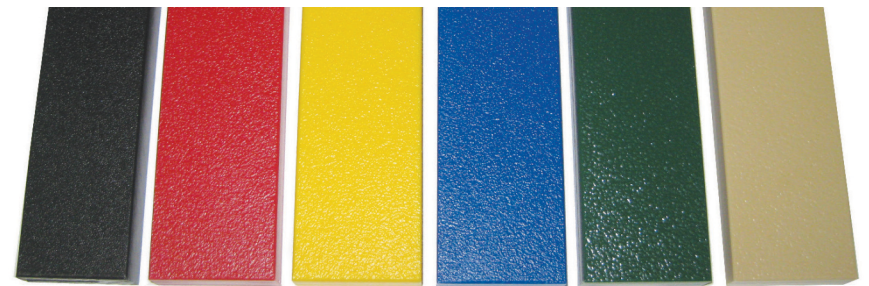

PURPLE (PU)

GECKO GREEN (GC)

COBALT BLUE (CB)

TEAL (TE)

GREEN (GR)

KENTUCKY GREEN (KG)

ARIZONA TURQUOISE (AT)

CYAN (CY)

BLUE (BL)

Green, Blue, Yellow, Red, Tan, Black, Silver & White

Black

**Post Foam:**

Black, Gray, Blue, Purple, Green, Tan, Red, & Yellow

**HDPE:**

Black, Red, Yellow, Blue, Green, & Tan

### BUFFING TOP

Pigmented using organic powder color coating methods that will not delaminate over time.  
Sealed with specially formulated polymer agent that bonds pigments into the rubber.