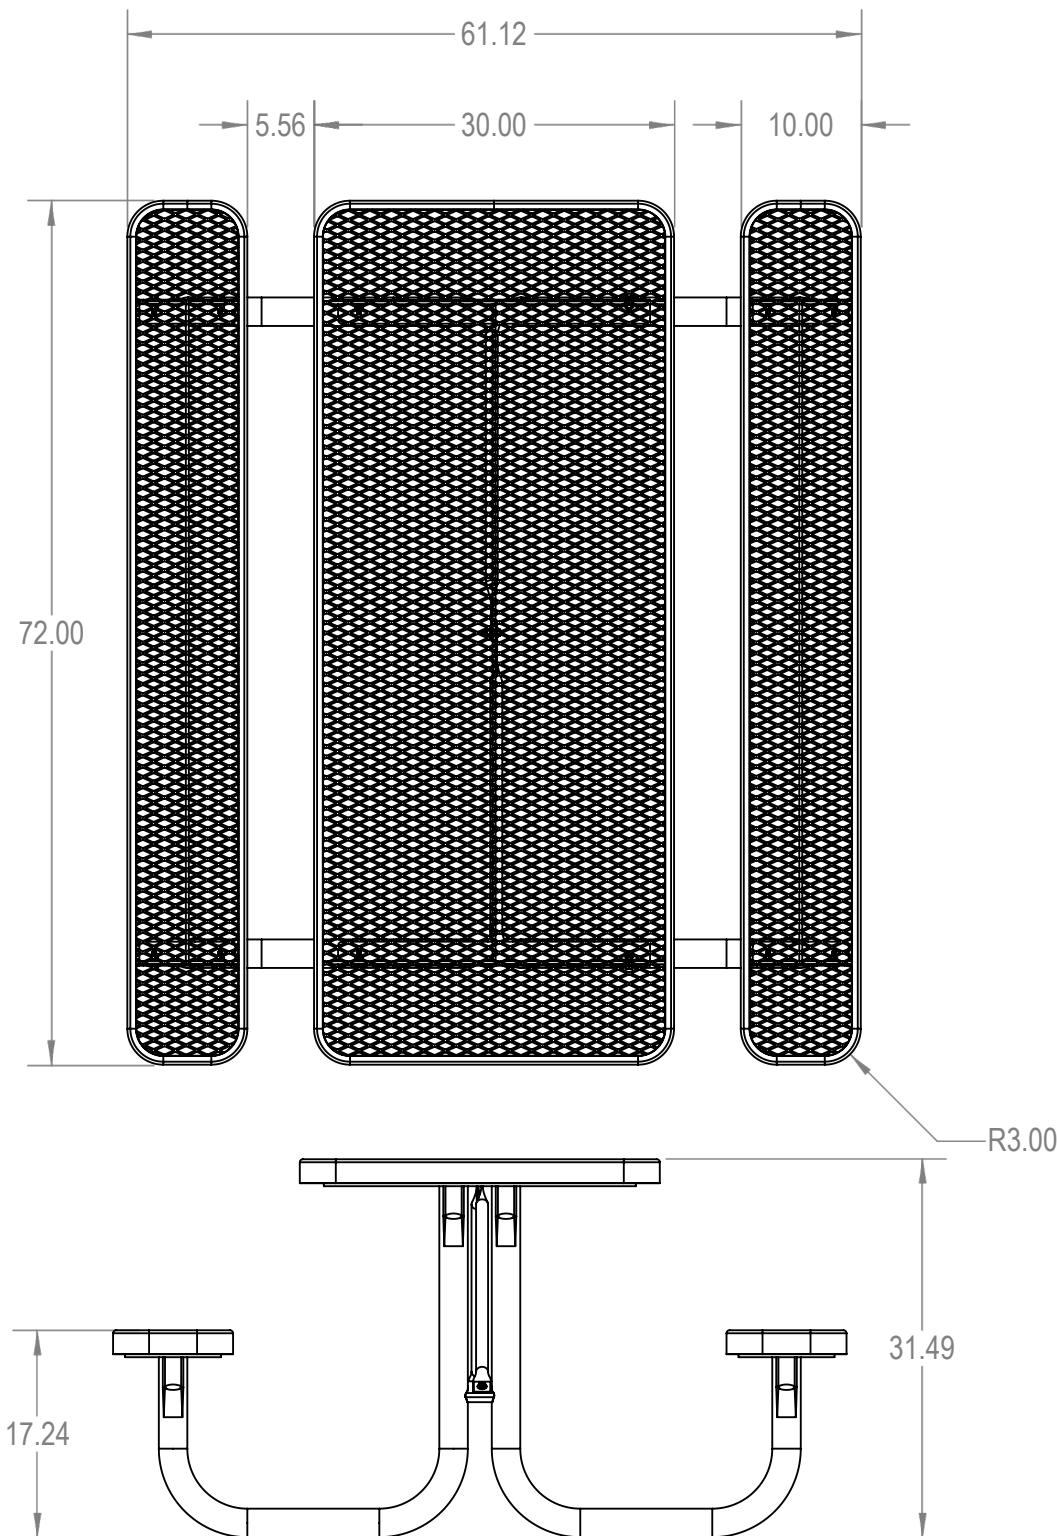

6 Ft. Rectangular Portable Picnic Table

Model Number(s):

TRT06-AB-04-000 - RHINO Coating

TRT06-CD-04-000 - ELITE Coating

Dimensions (L x W x H):

72" x 60" x 30"

Metal Style(s):

Expanded
Metal

Perforated
Metal

Available in:

RHINO
OUTDOOR FURNITURE

OR

ELITE
OUTDOOR FURNITURE

• 7-year commercial warranty.

• Innovative polyolefin coating.

• Scratch resistant and drip free smooth finish.

• Quick Ships in 3 - 5 business days.

• 5-year commercial warranty.

• Industry standard polyethylene coating.

• Scratch resistant and drip free smooth finish.

• Quick Ships in 3 - 5 business days.

Picnic Furniture

sales@picnicfurniture.com | 1-800-775-8409