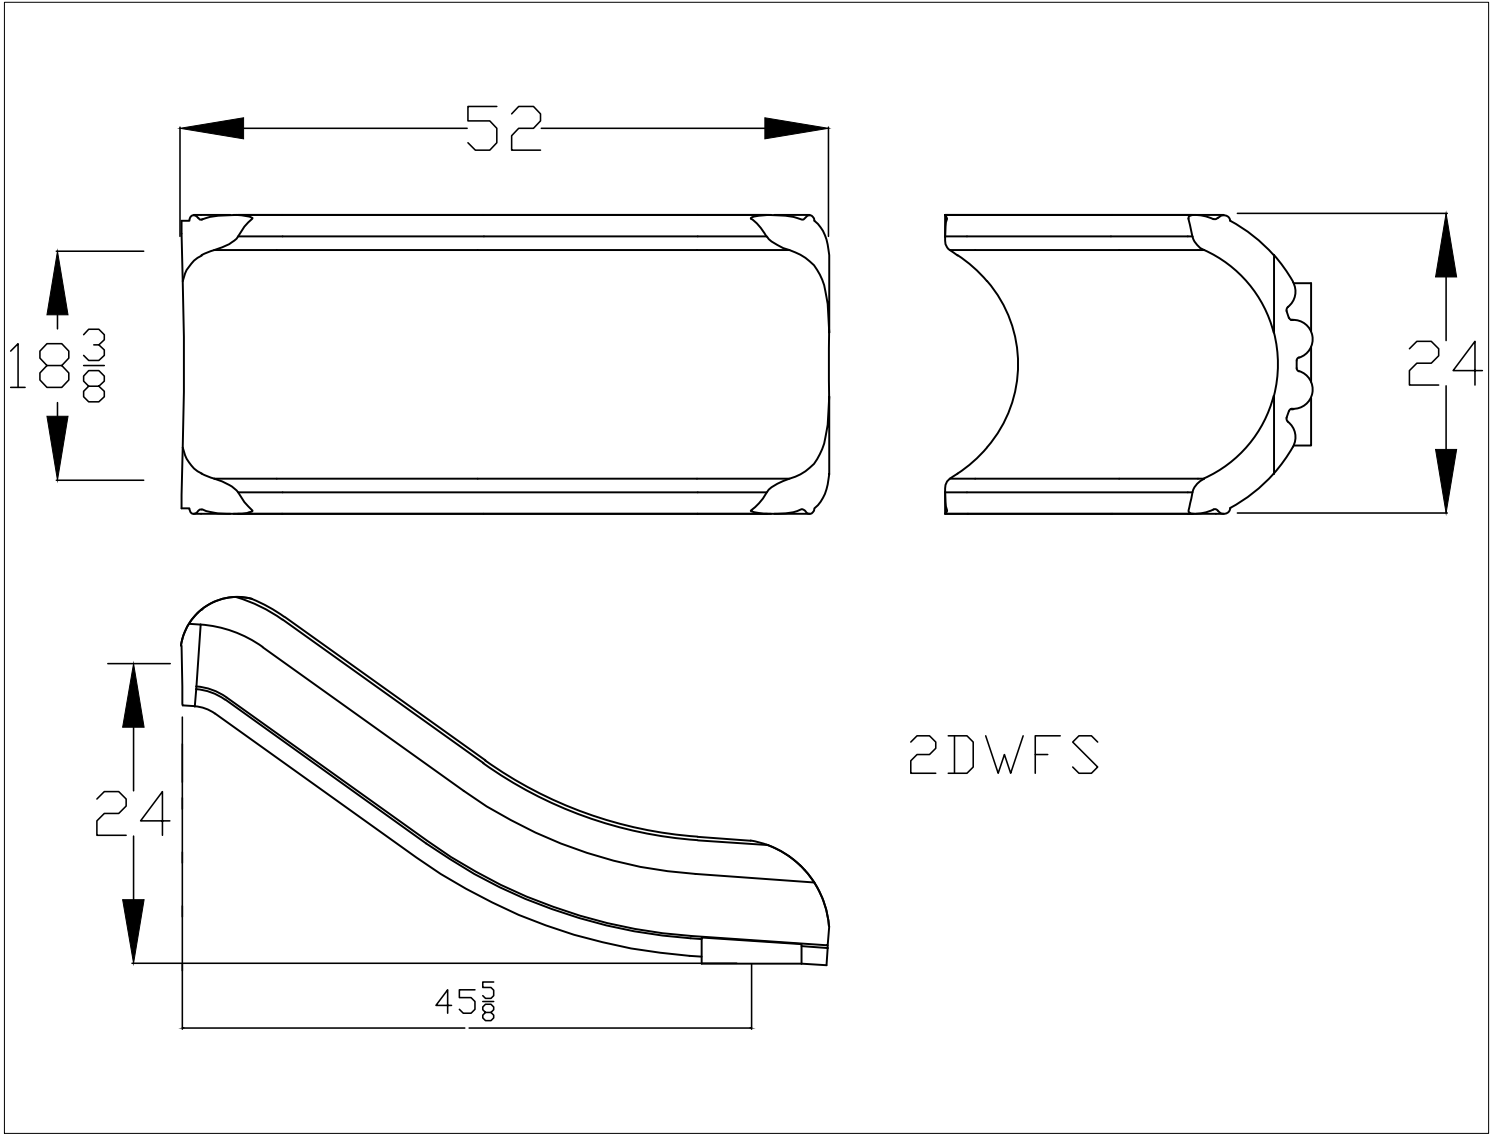

Double Wall Slide

Product Images

Short Description

The Double Wall Slide is made from durable, roto-molded plastic. This slide fits a 2' deck height, making it a great option for child cares or pre-schools who cater to children ages 2-5. To learn more about this product, read more in the Description tab below.

Description

The Double Wall Slide is made from durable, roto-molded plastic. This slide fits a 2' deck height, making it a great option for child cares or pre-schools that cater to children ages 2-5.

- ‡ Made from durable, roto-molded plastic
- ‡ Solid, one piece design
- ‡ For use with 2' deck heights
- ‡ Overall width of 24"
- ‡ Bedway width of 17"
- ‡ 58" length
- ‡ Does not include installation instructions or mounting hardware
- ‡ Made in Canada

Hardware Pairing

Click the below links to order the below hardware for your slide. Order one quantity of each per slide.

- ‡ [Standard Sized Slide Foot \(SPI0117\)](#)
- ‡ [Slide Foot Hardware](#)
- ‡ [Deck Mounting Kit](#)

View our slide drawings to the right under Downloads.

Additional Information

Includes Installation Instructions?	No
Includes Hardware?	No
Age	2-5 Years
Deck Height	2'
Material	Roto-Molded Plastic
Lead Time	10 Weeks